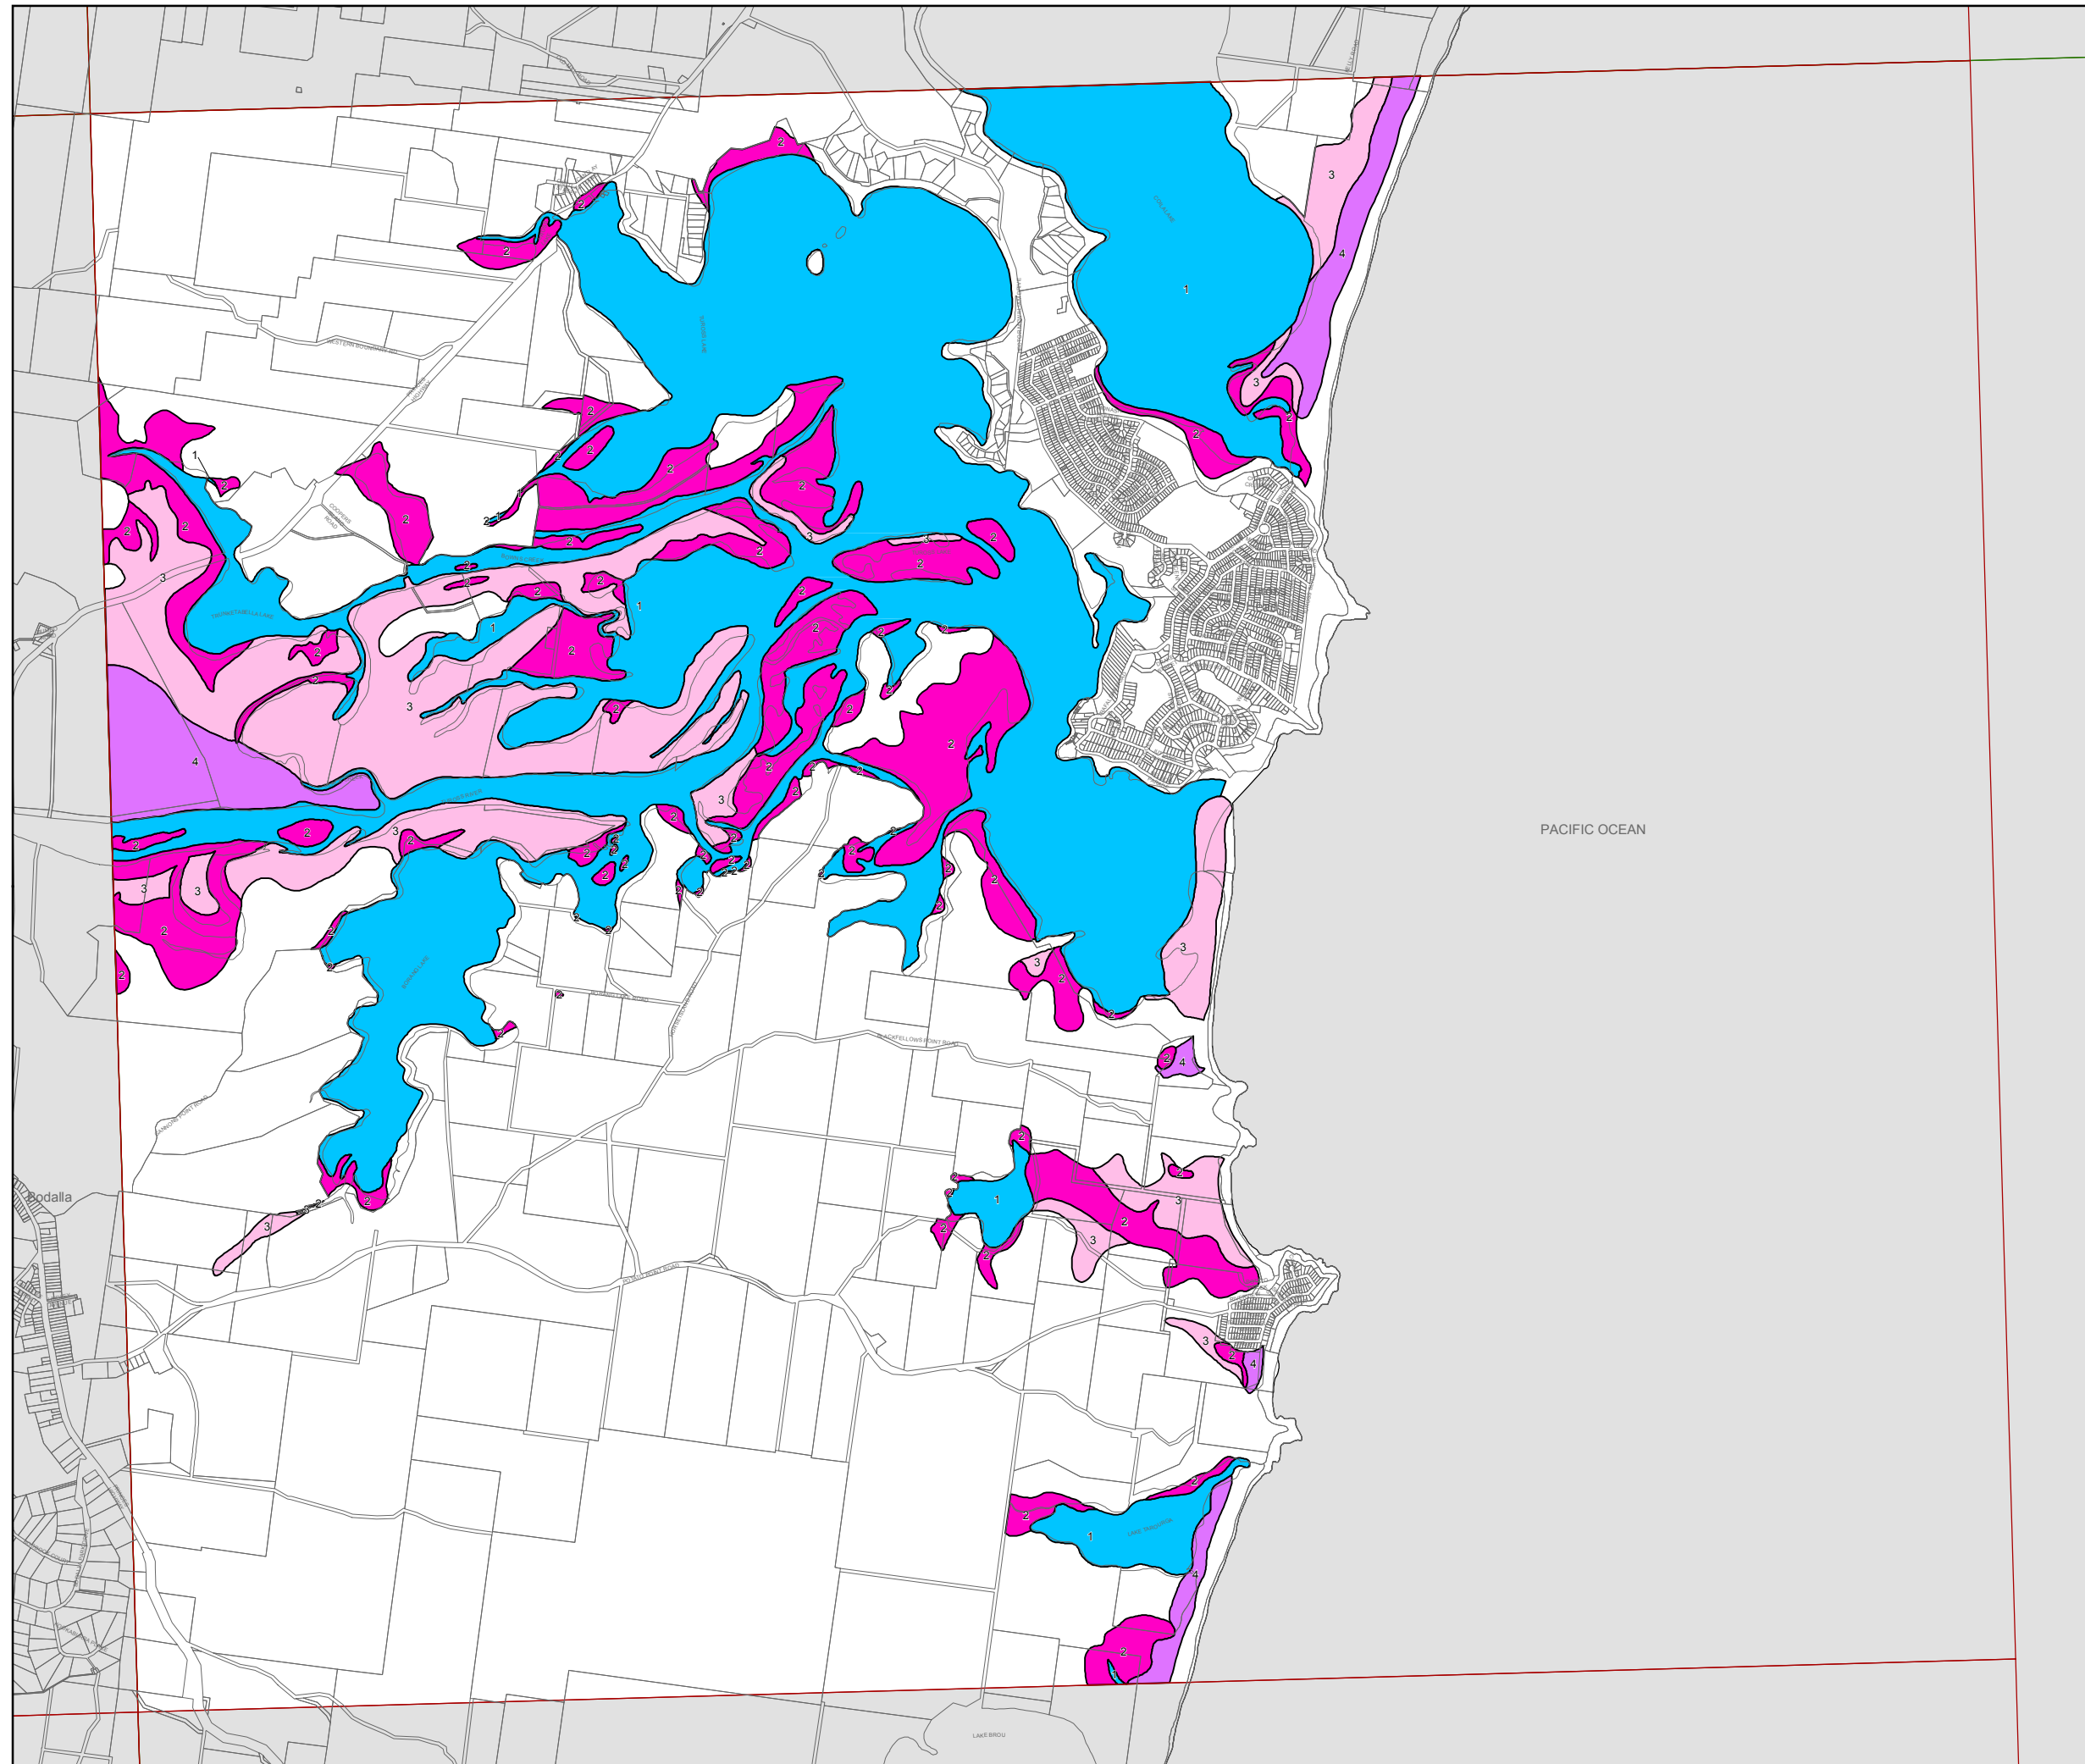

Acid Sulfate Soils Map - Sheet ASS_013A

Acid Sulfate Soils

- Class 1
- Class 2
- Class 3
- Class 4
- Class 5

Cadastre

Cadastre 30/06/2011 © Eurobodalla Shire Council

Projection: GDA 1994
 MGA Zone 56

Map identification number:
 2750_COM_ASS_013A_040_20120510