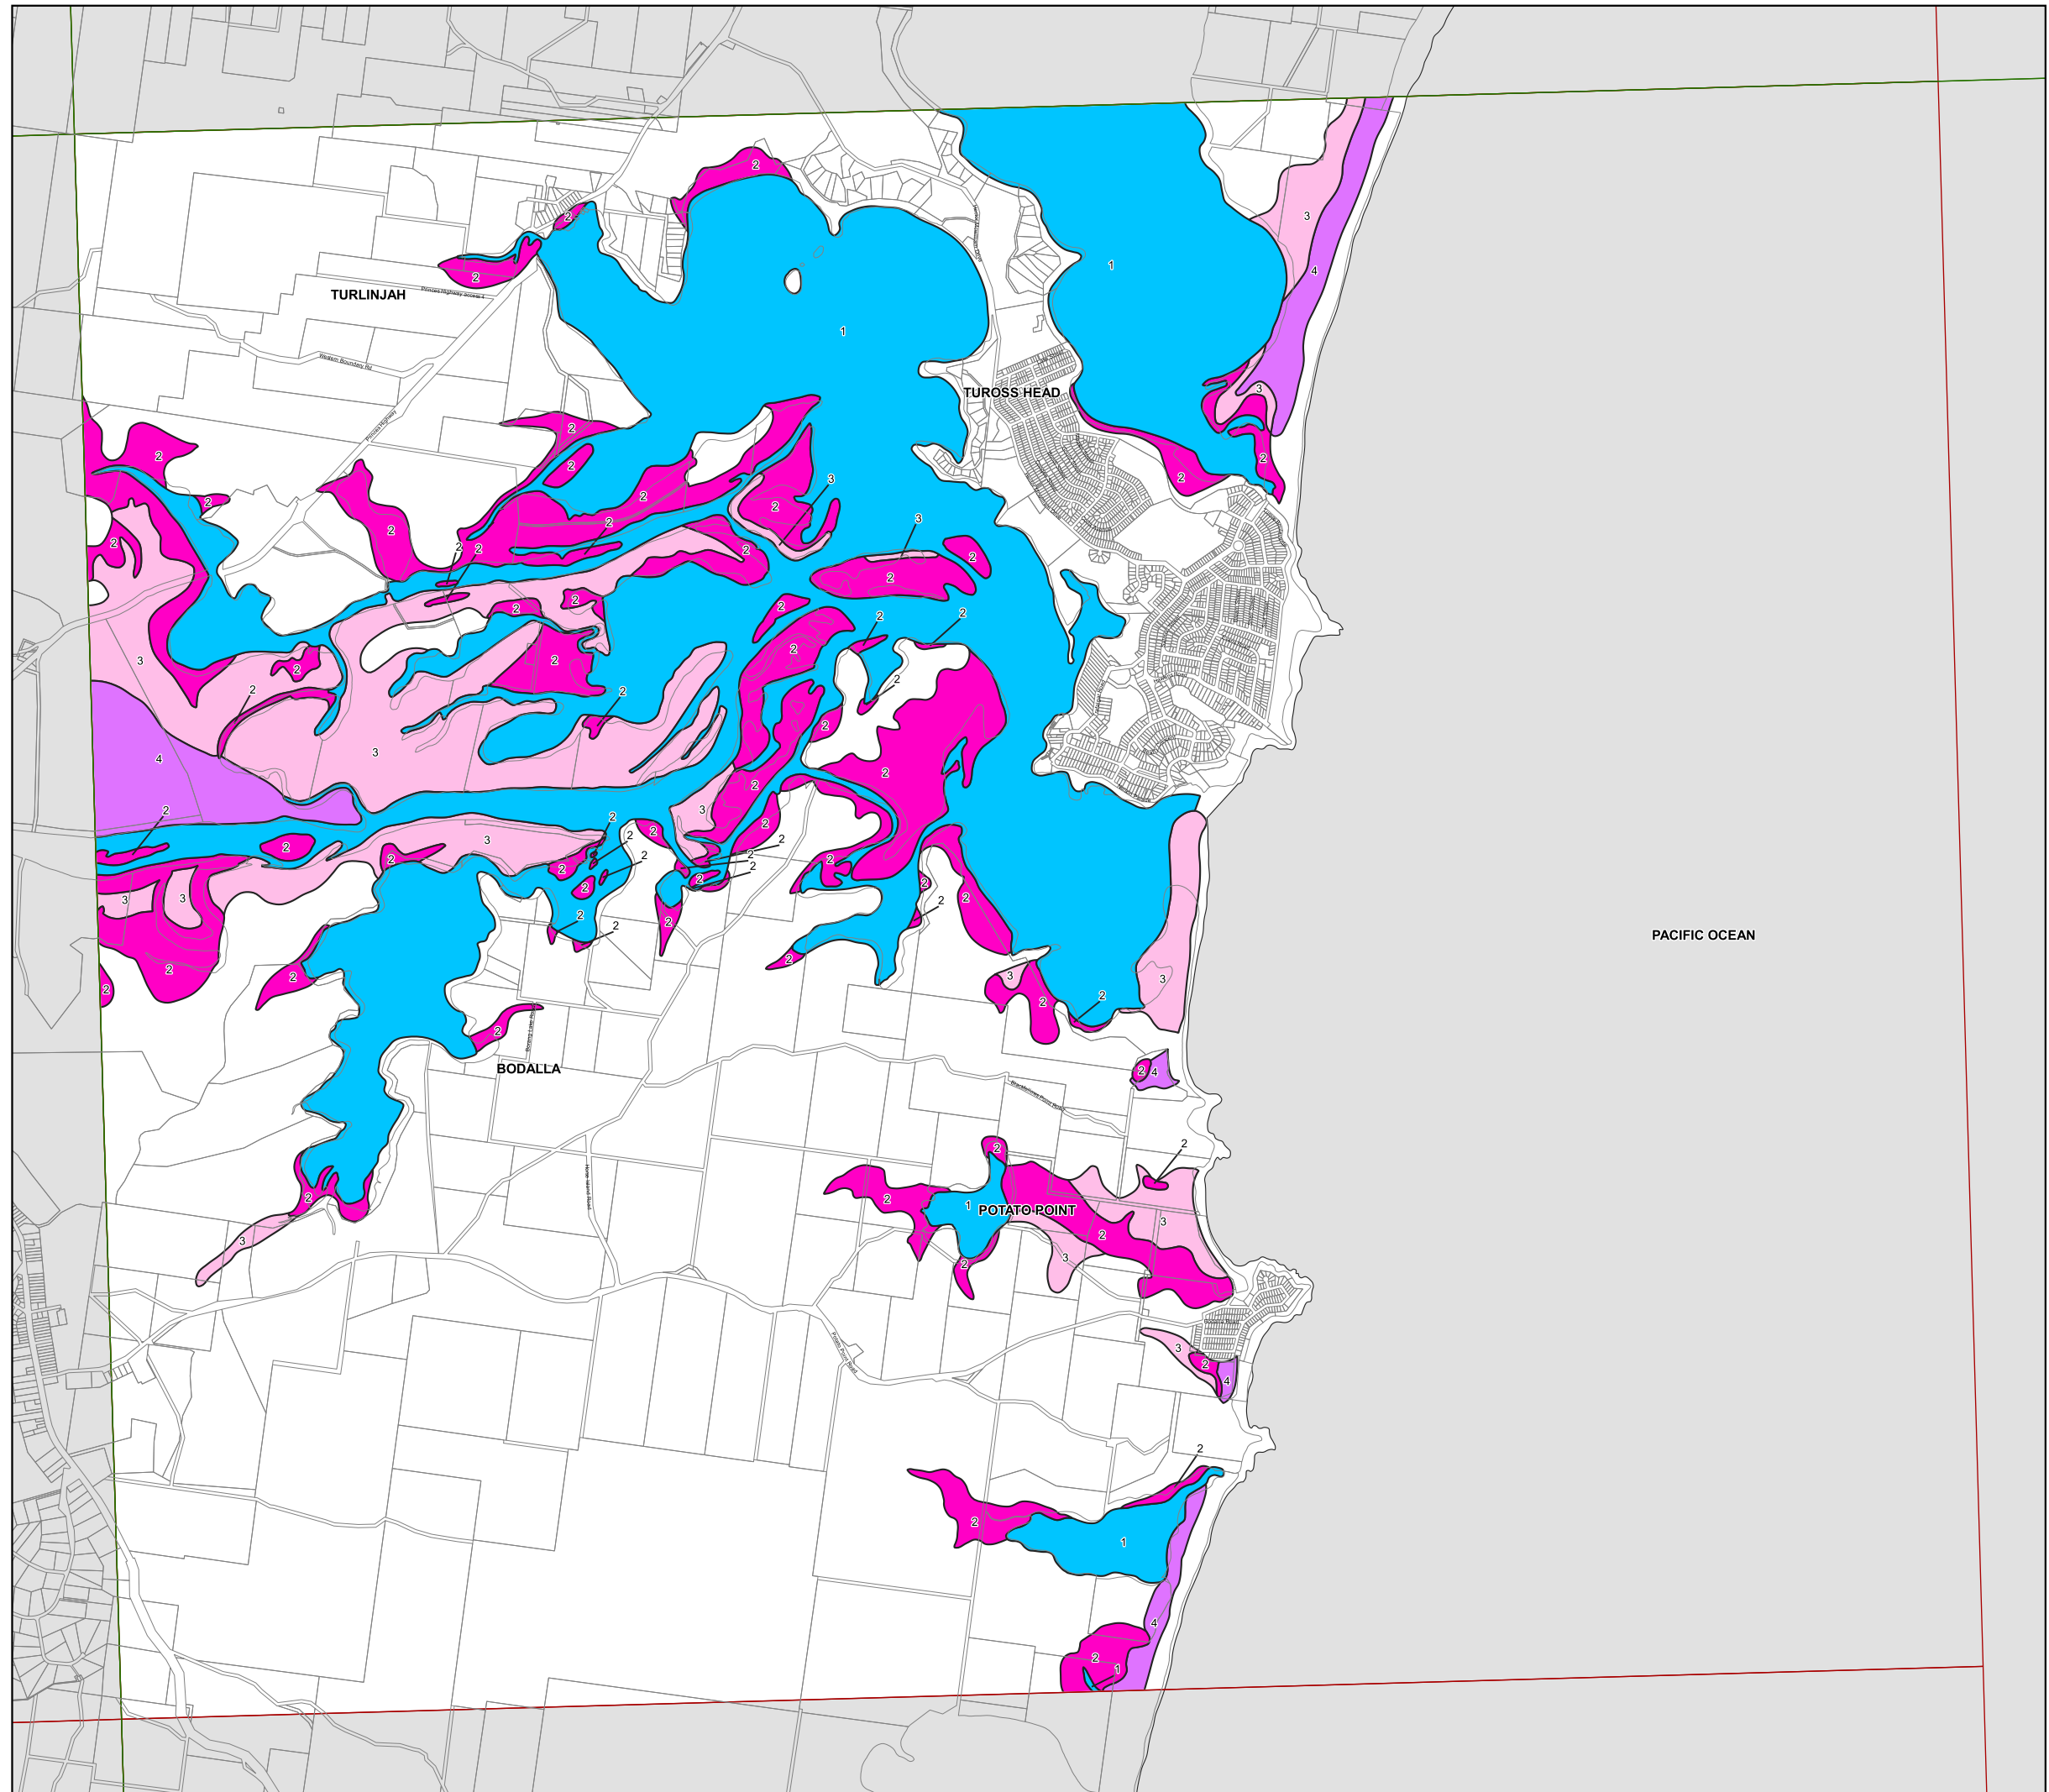

**Eurobodalla
Local
Environmental
Plan 2012**

**Acid Sulfate Soils Map -
Sheet ASS_013A**

Acid Sulfate Soils

- Class 1
- Class 2
- Class 3
- Class 4
- Class 5

Cadastre

Cadastre 12/05/2015 © Eurobodalla Shire Council

0 0.5 1 1.5 2

Kilometres

Projection GDA 1994
MGA Zone 56

Scale 1:40,000 @A3

Map identification number: 2750_COM_ASS_013A_040_20190307