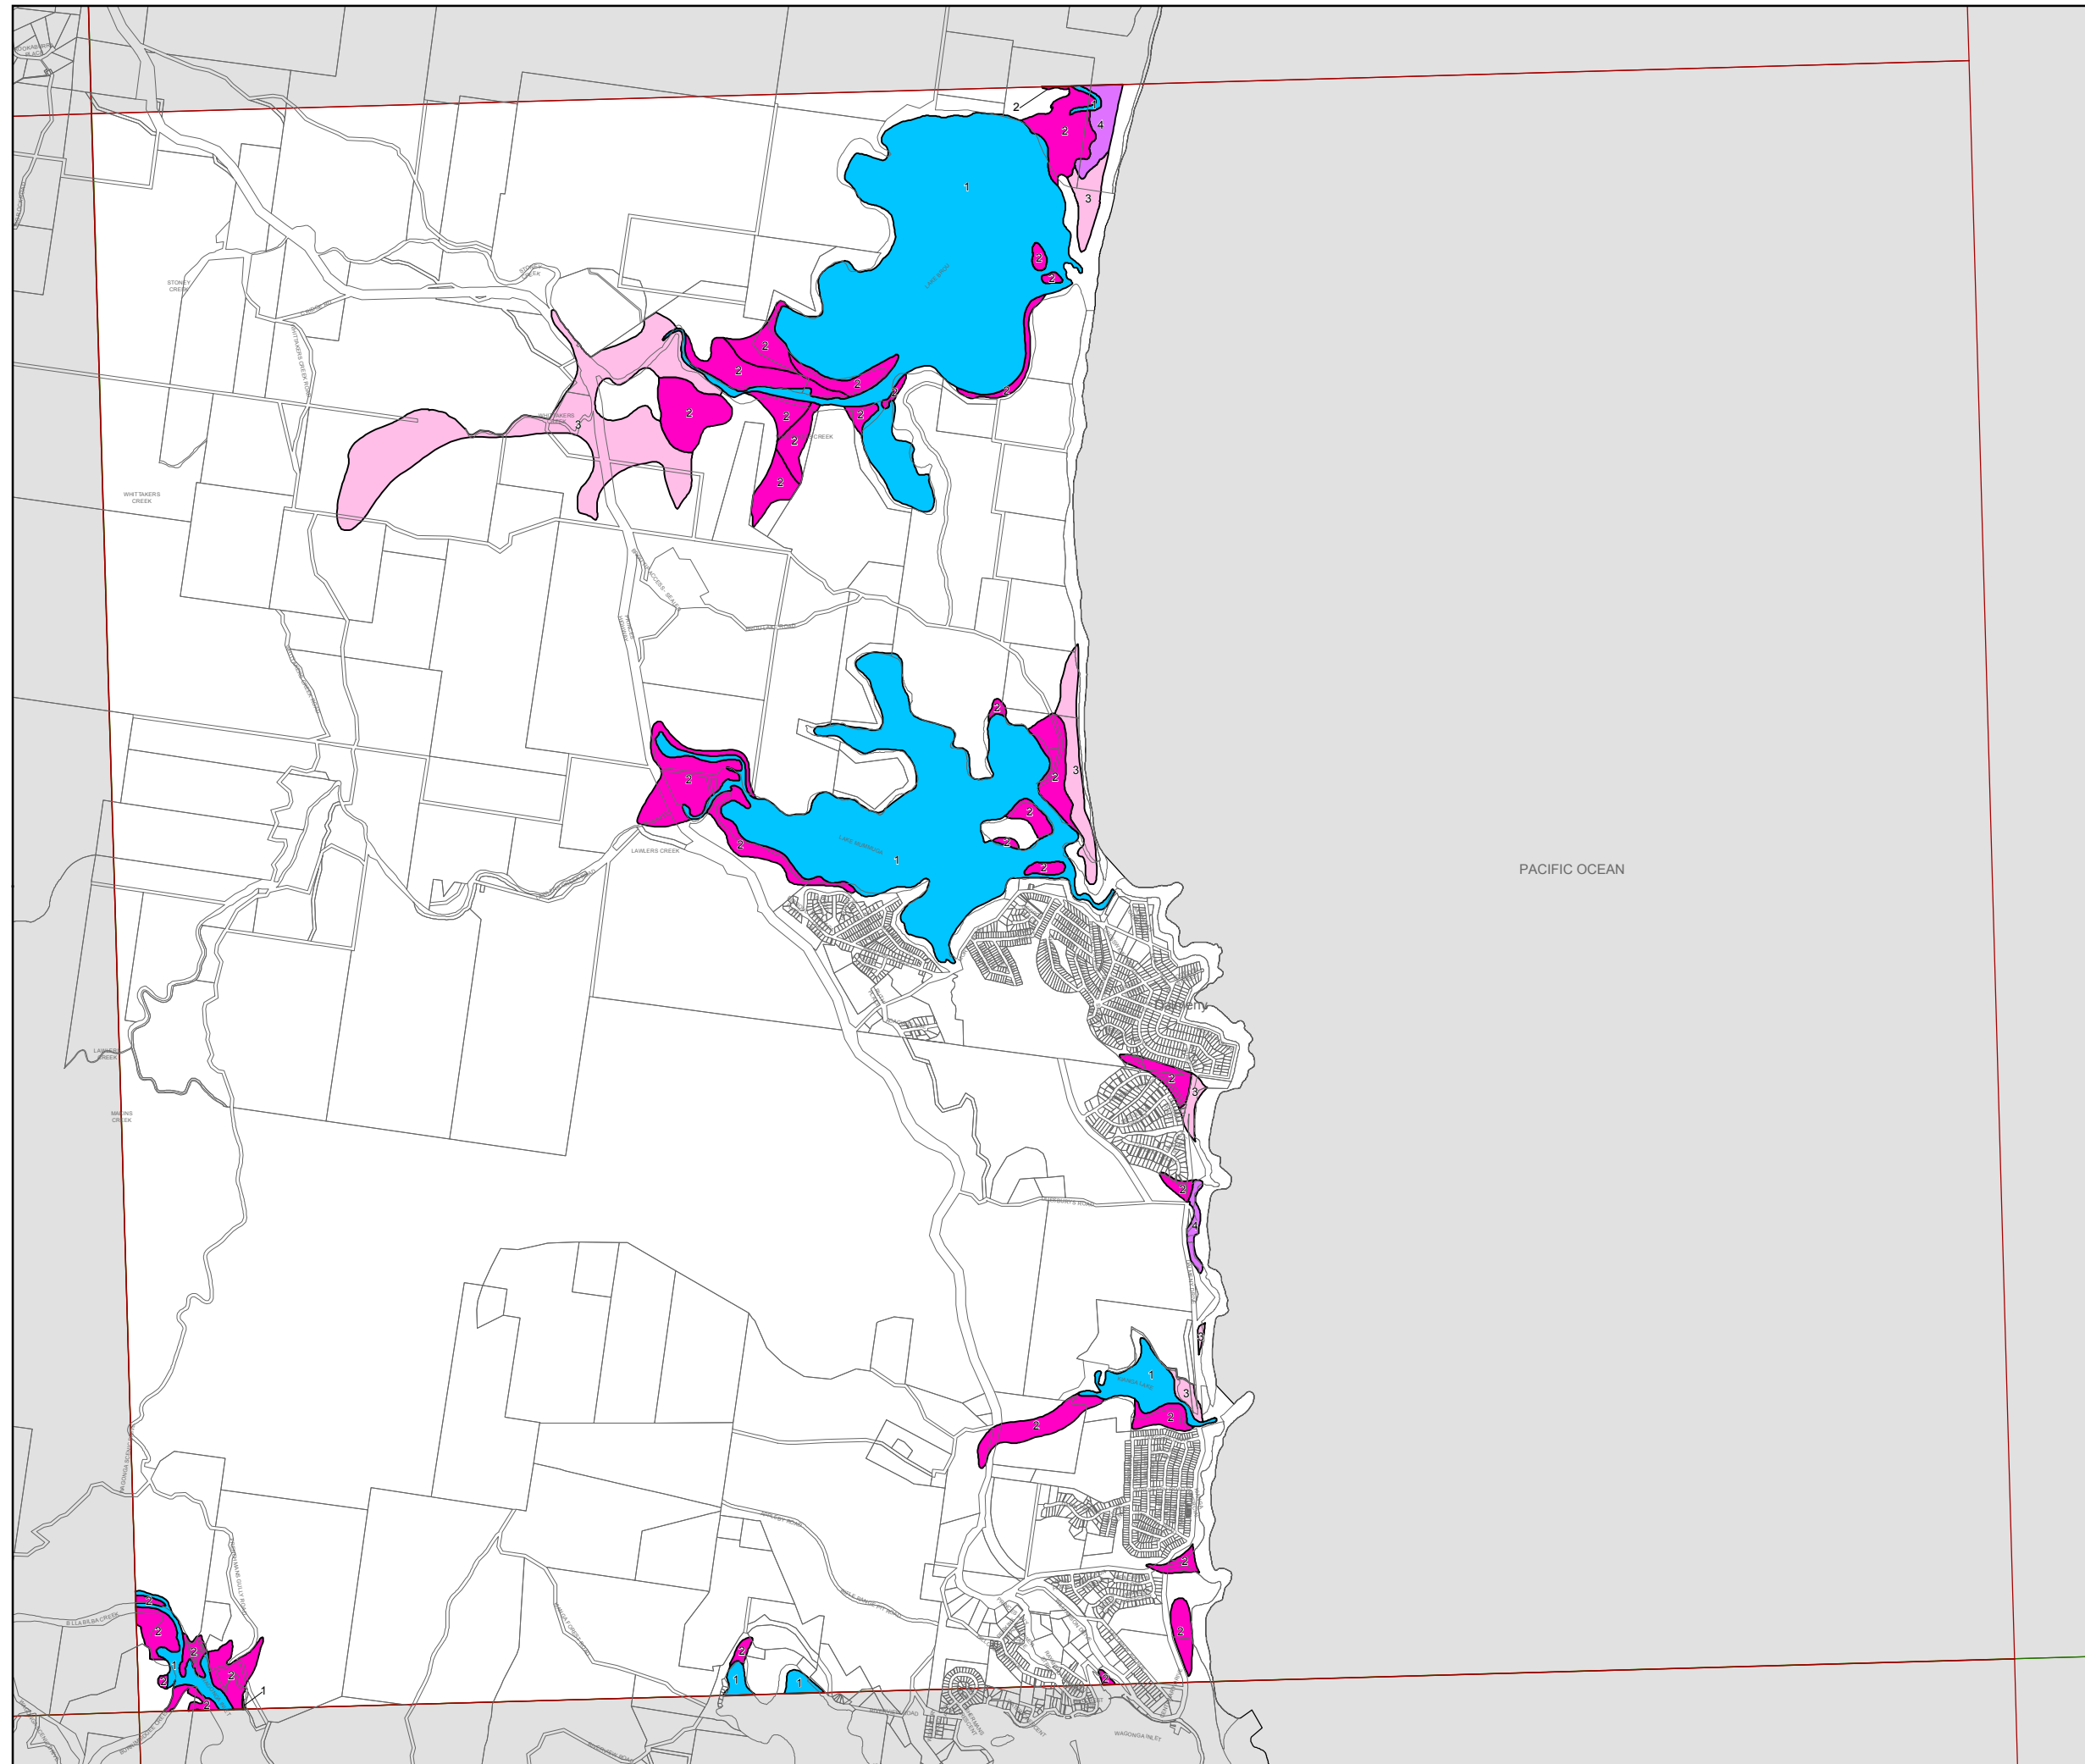

Acid Sulfate Soils Map - Sheet ASS_013B

Acid Sulfate Soils

- Class 1
- Class 2
- Class 3
- Class 4
- Class 5

Cadastre

Cadastre 30/06/2011 © Eurobodalla Shire Council

0 500 1,000 1,500 Metres

Scale: 1:40,000 @ A3

Projection: GDA 1994
MGA Zone 56

Map identification number:
2750_COM_ASS_013B_040_20120501