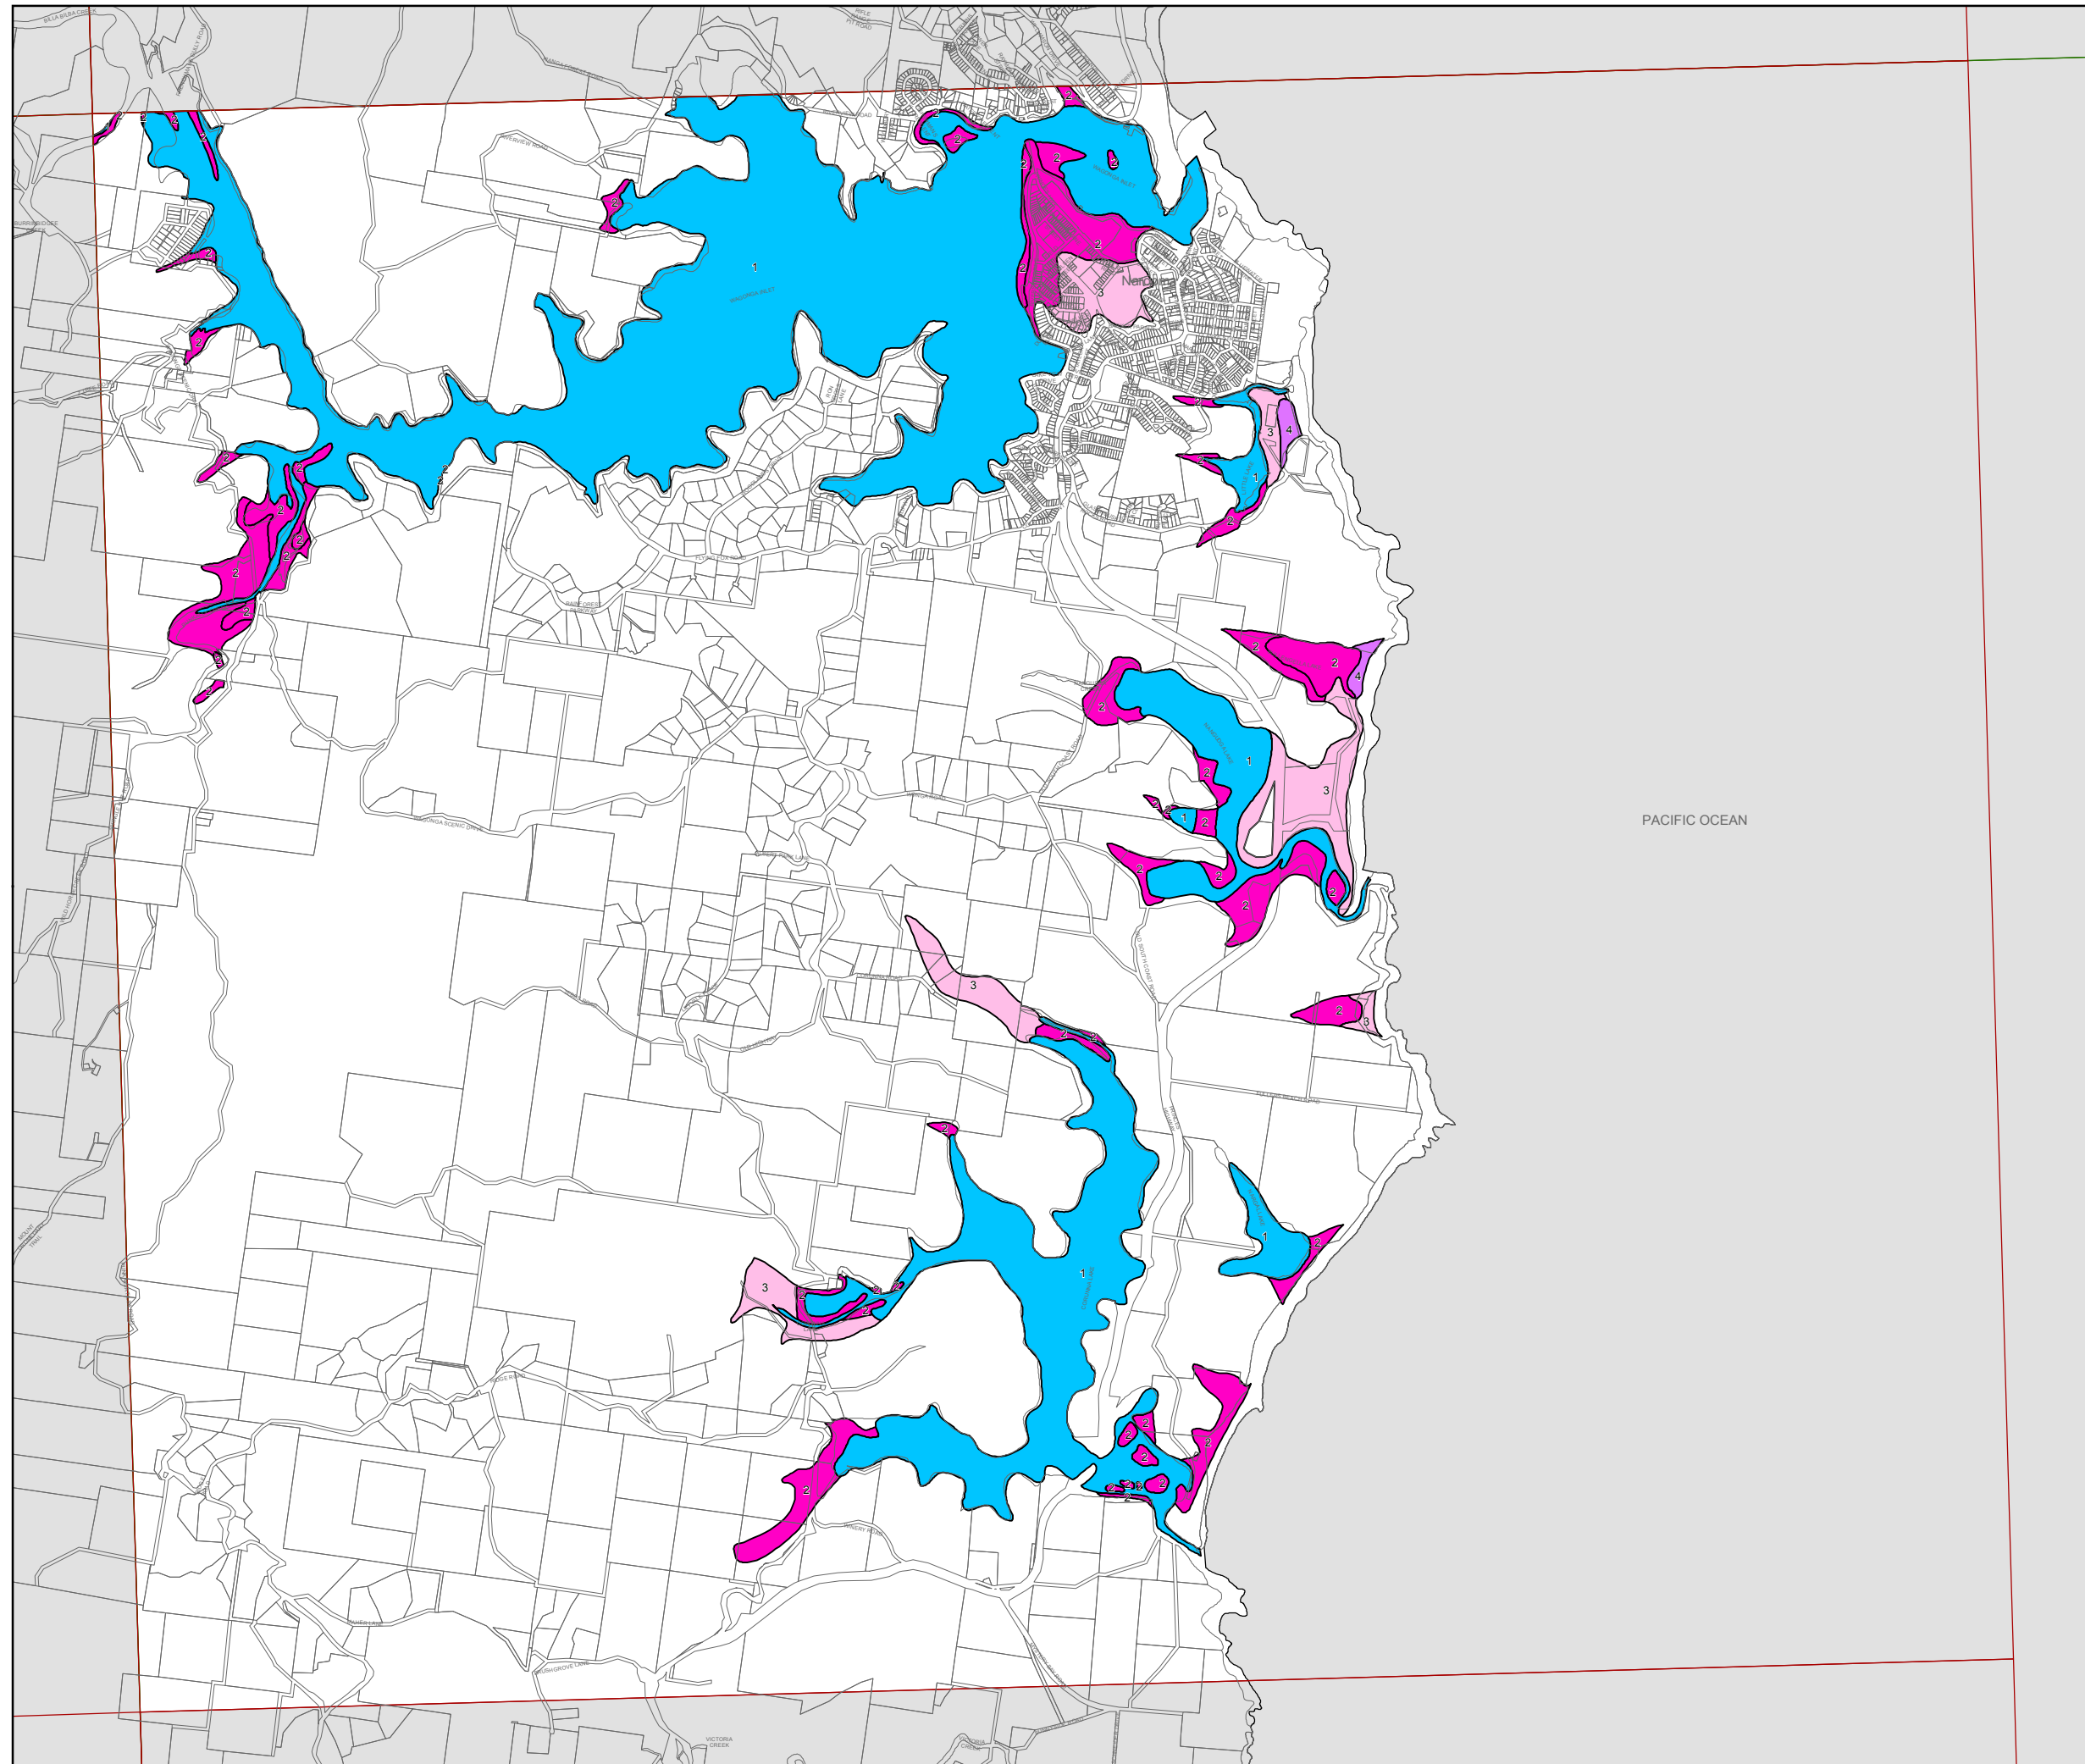

Acid Sulfate Soils Map - Sheet ASS_014A

Acid Sulfate Soils

- Class 1
- Class 2
- Class 3
- Class 4
- Class 5

Cadastre

Cadastre 30/06/2011 © Eurobodalla Shire Council

0 500 1,000 1,500 Metres

Scale: 1:40,000 @ A3

Projection: GDA 1994
MGA Zone 56

Map identification number:
2750_COM_ASS_014A_040_20120501