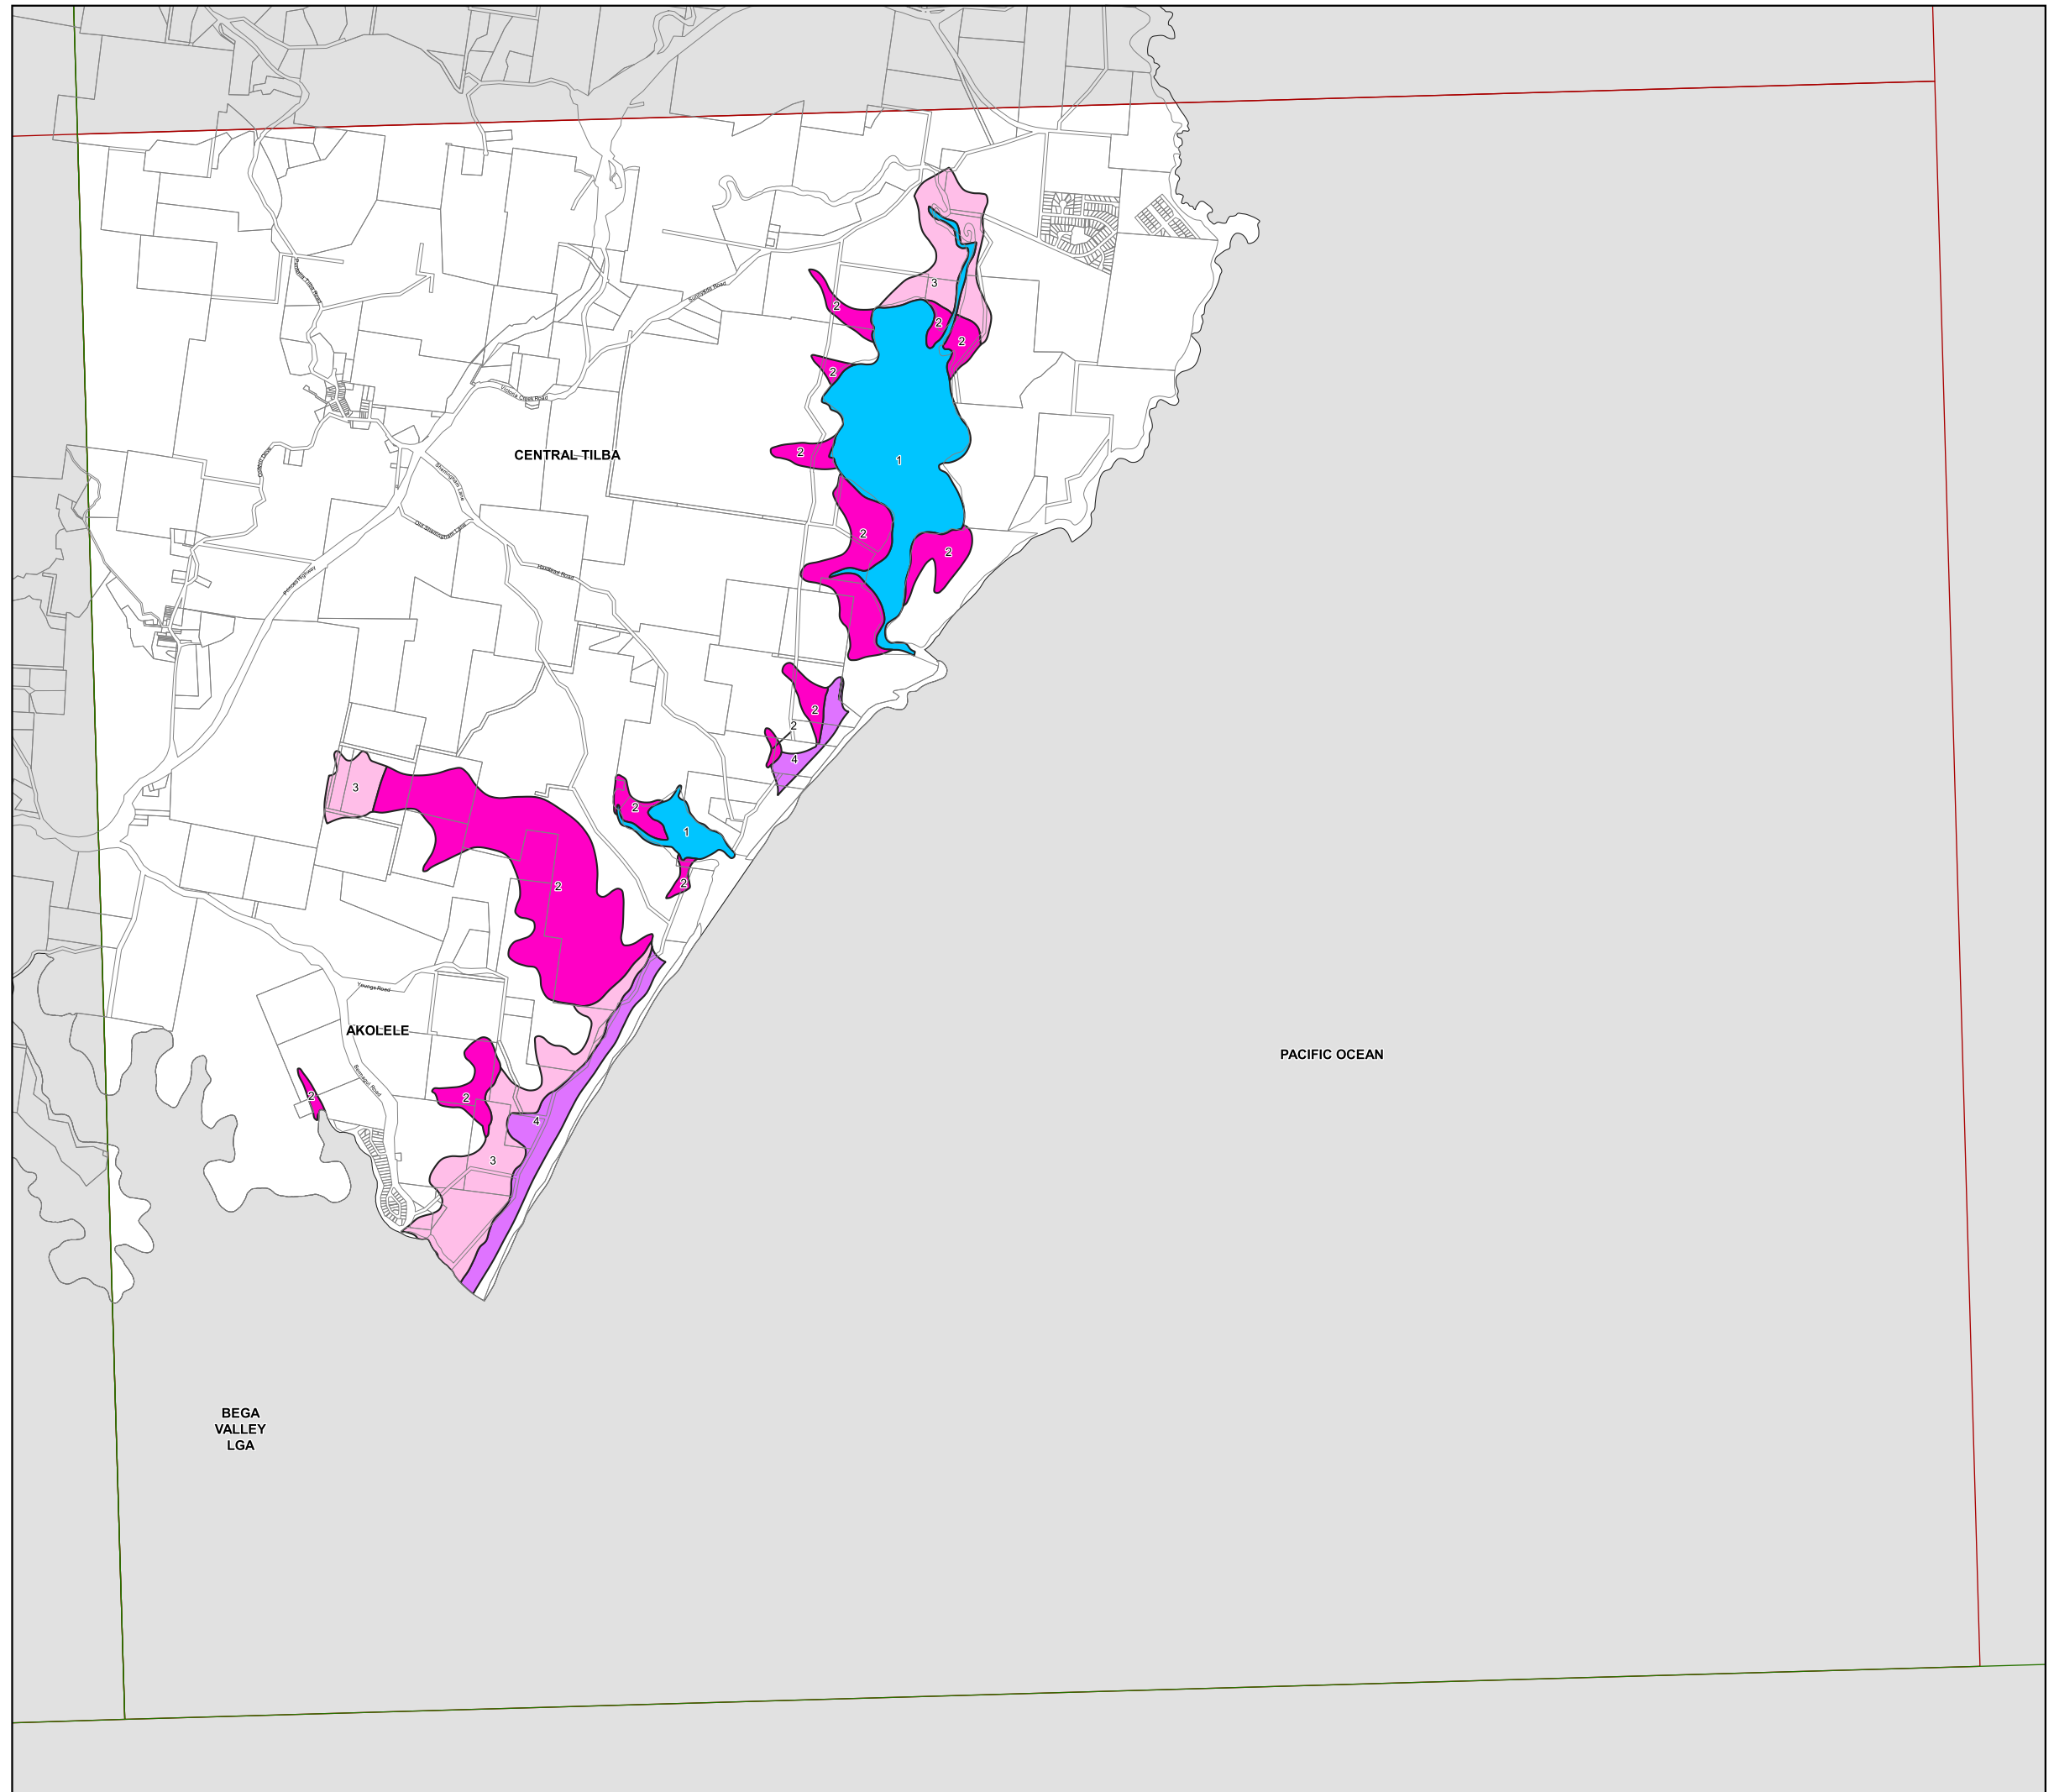

**Eurobodalla
Local
Environmental
Plan 2012**

**Acid Sulfate Soils Map -
Sheet ASS_014B**

Acid Sulfate Soils

- Class 1
- Class 2
- Class 3
- Class 4
- Class 5

Cadastre

Cadastre 12/05/2015 © Eurobodalla Shire Council

Kilometres

Projection GDA 1994
MGA Zone 56

Scale 1:40,000 @A3