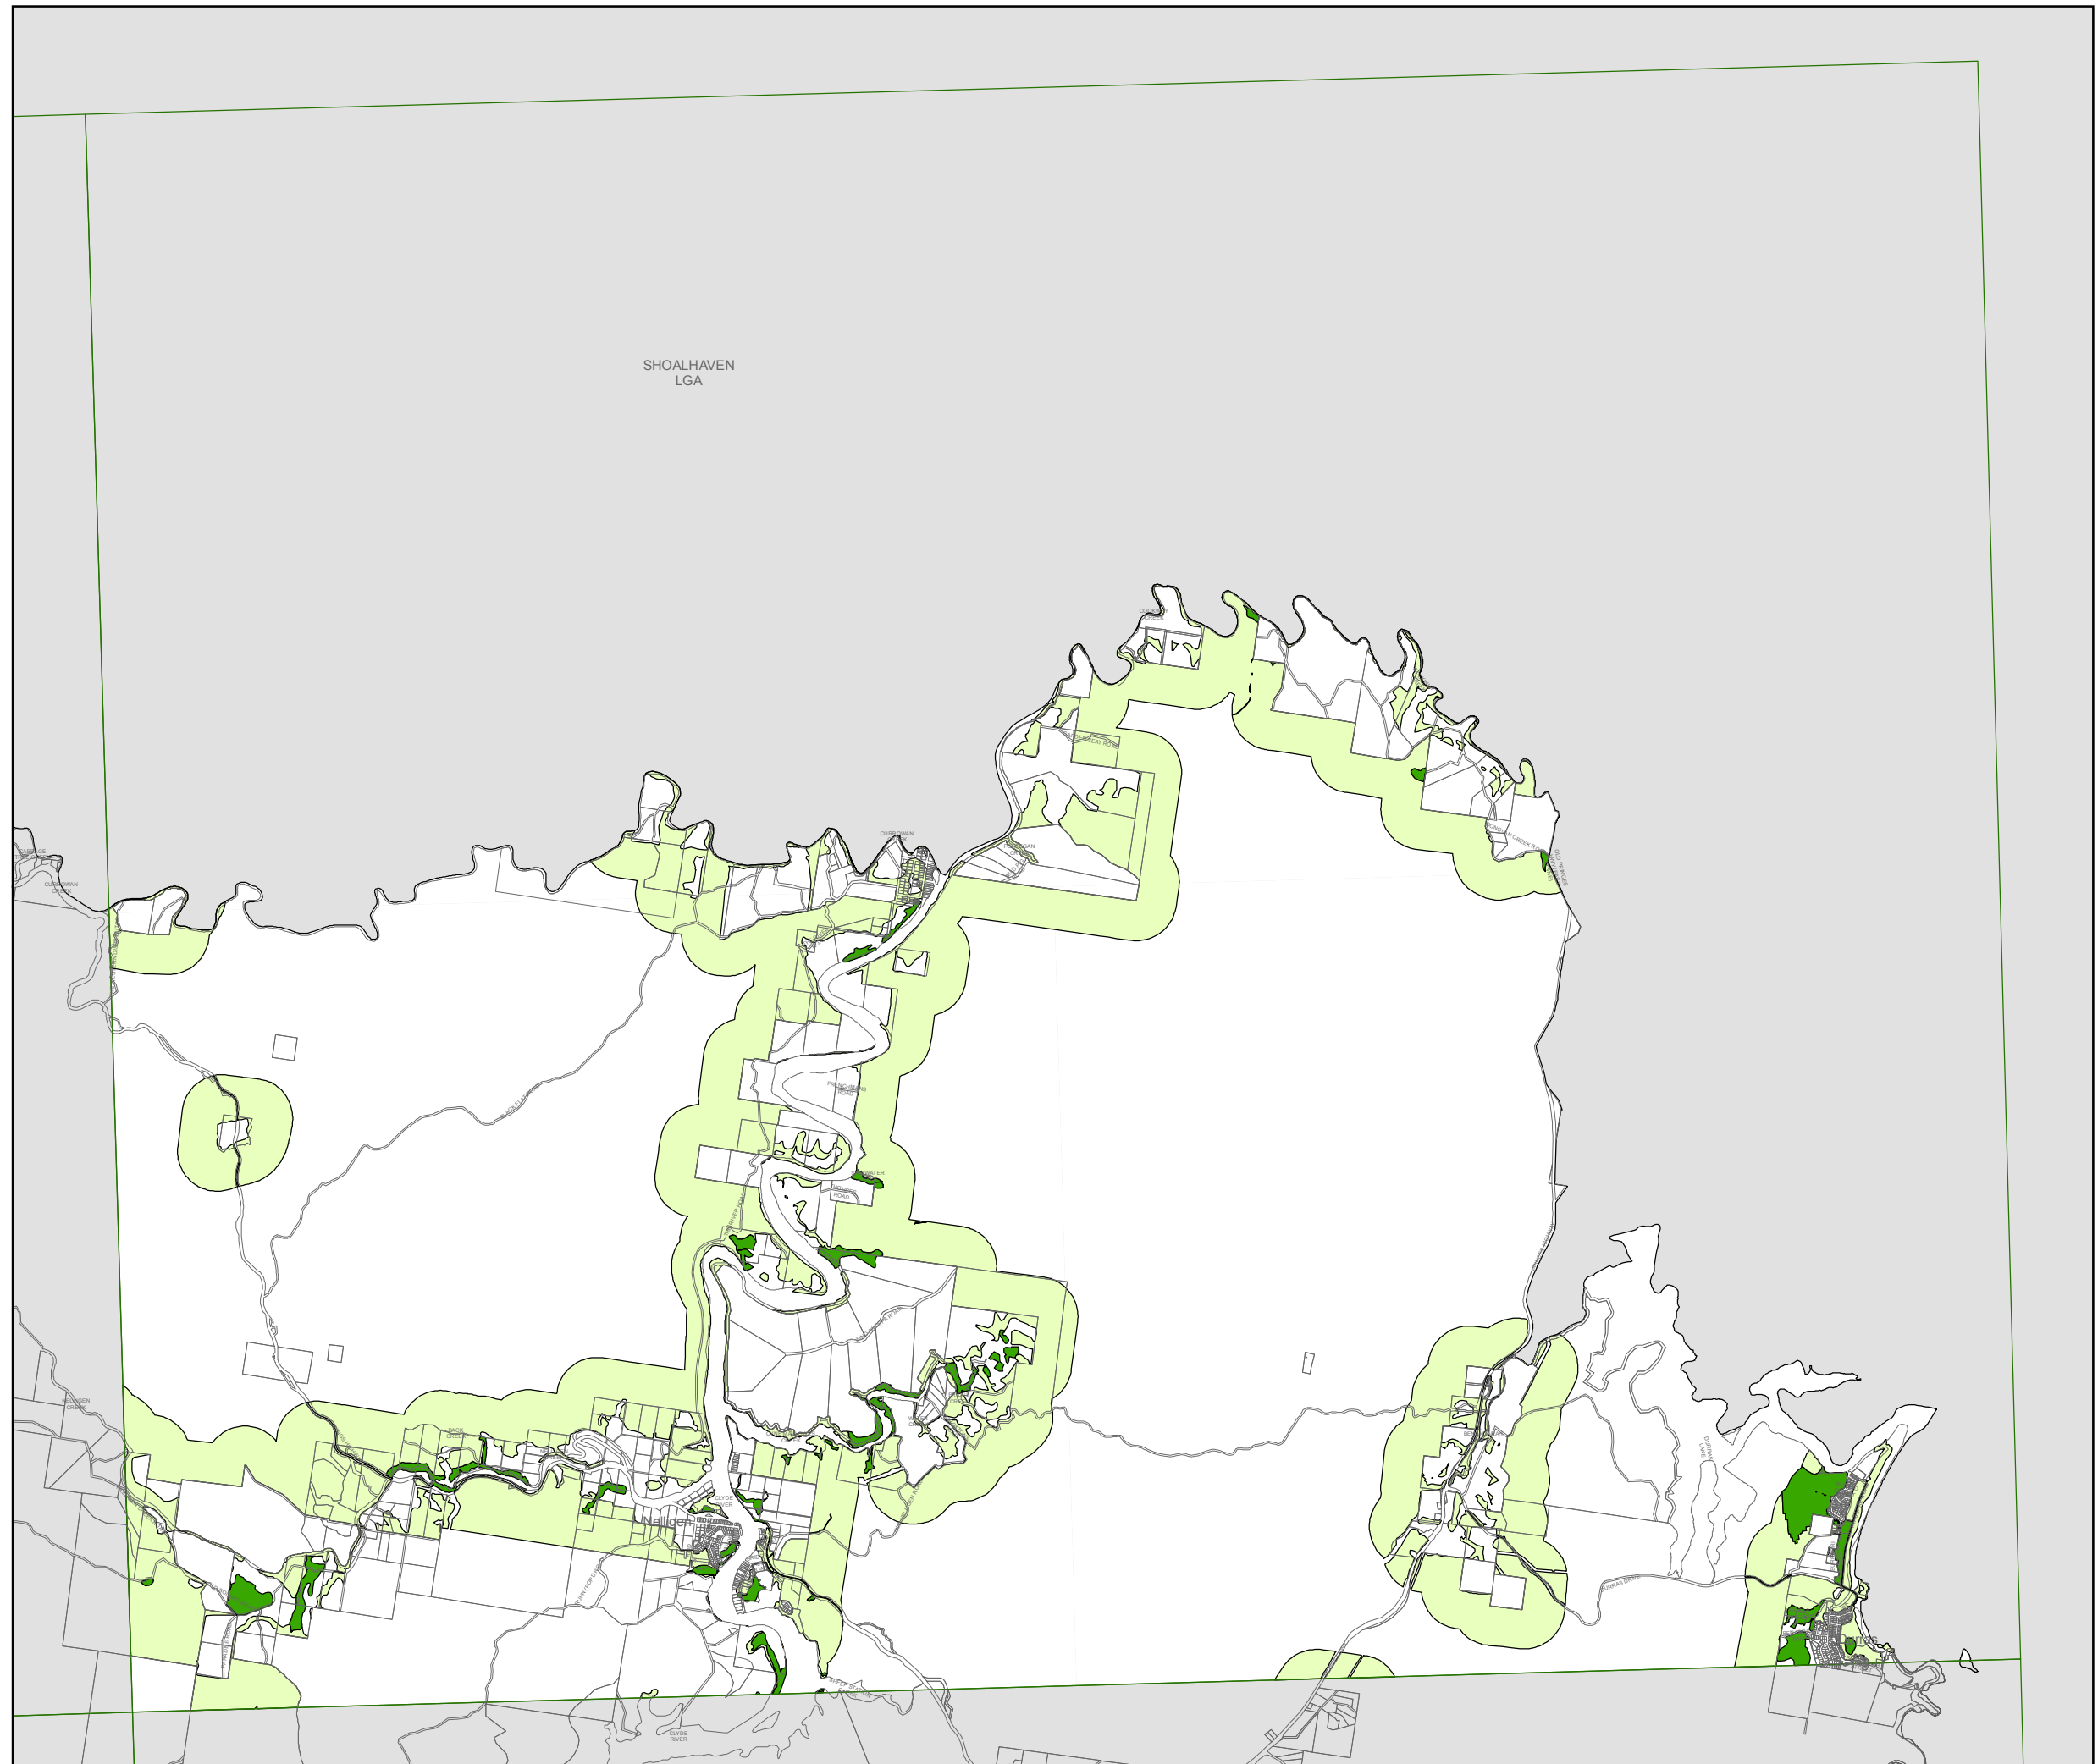

**Terrestrial Biodiversity Map - Sheet BIO\_010**

**Sensitive Land**

- Endangered Ecological Com
- Extant Native Vegetation
- Biocorridor

**Cadastral**

Cadastral 30/06/2011 © Eurobodalla Shire Council

Projection: GDA 1994  
MGA Zone 56

Map identification number: 2750\_COM\_BIO\_010\_080\_20151001