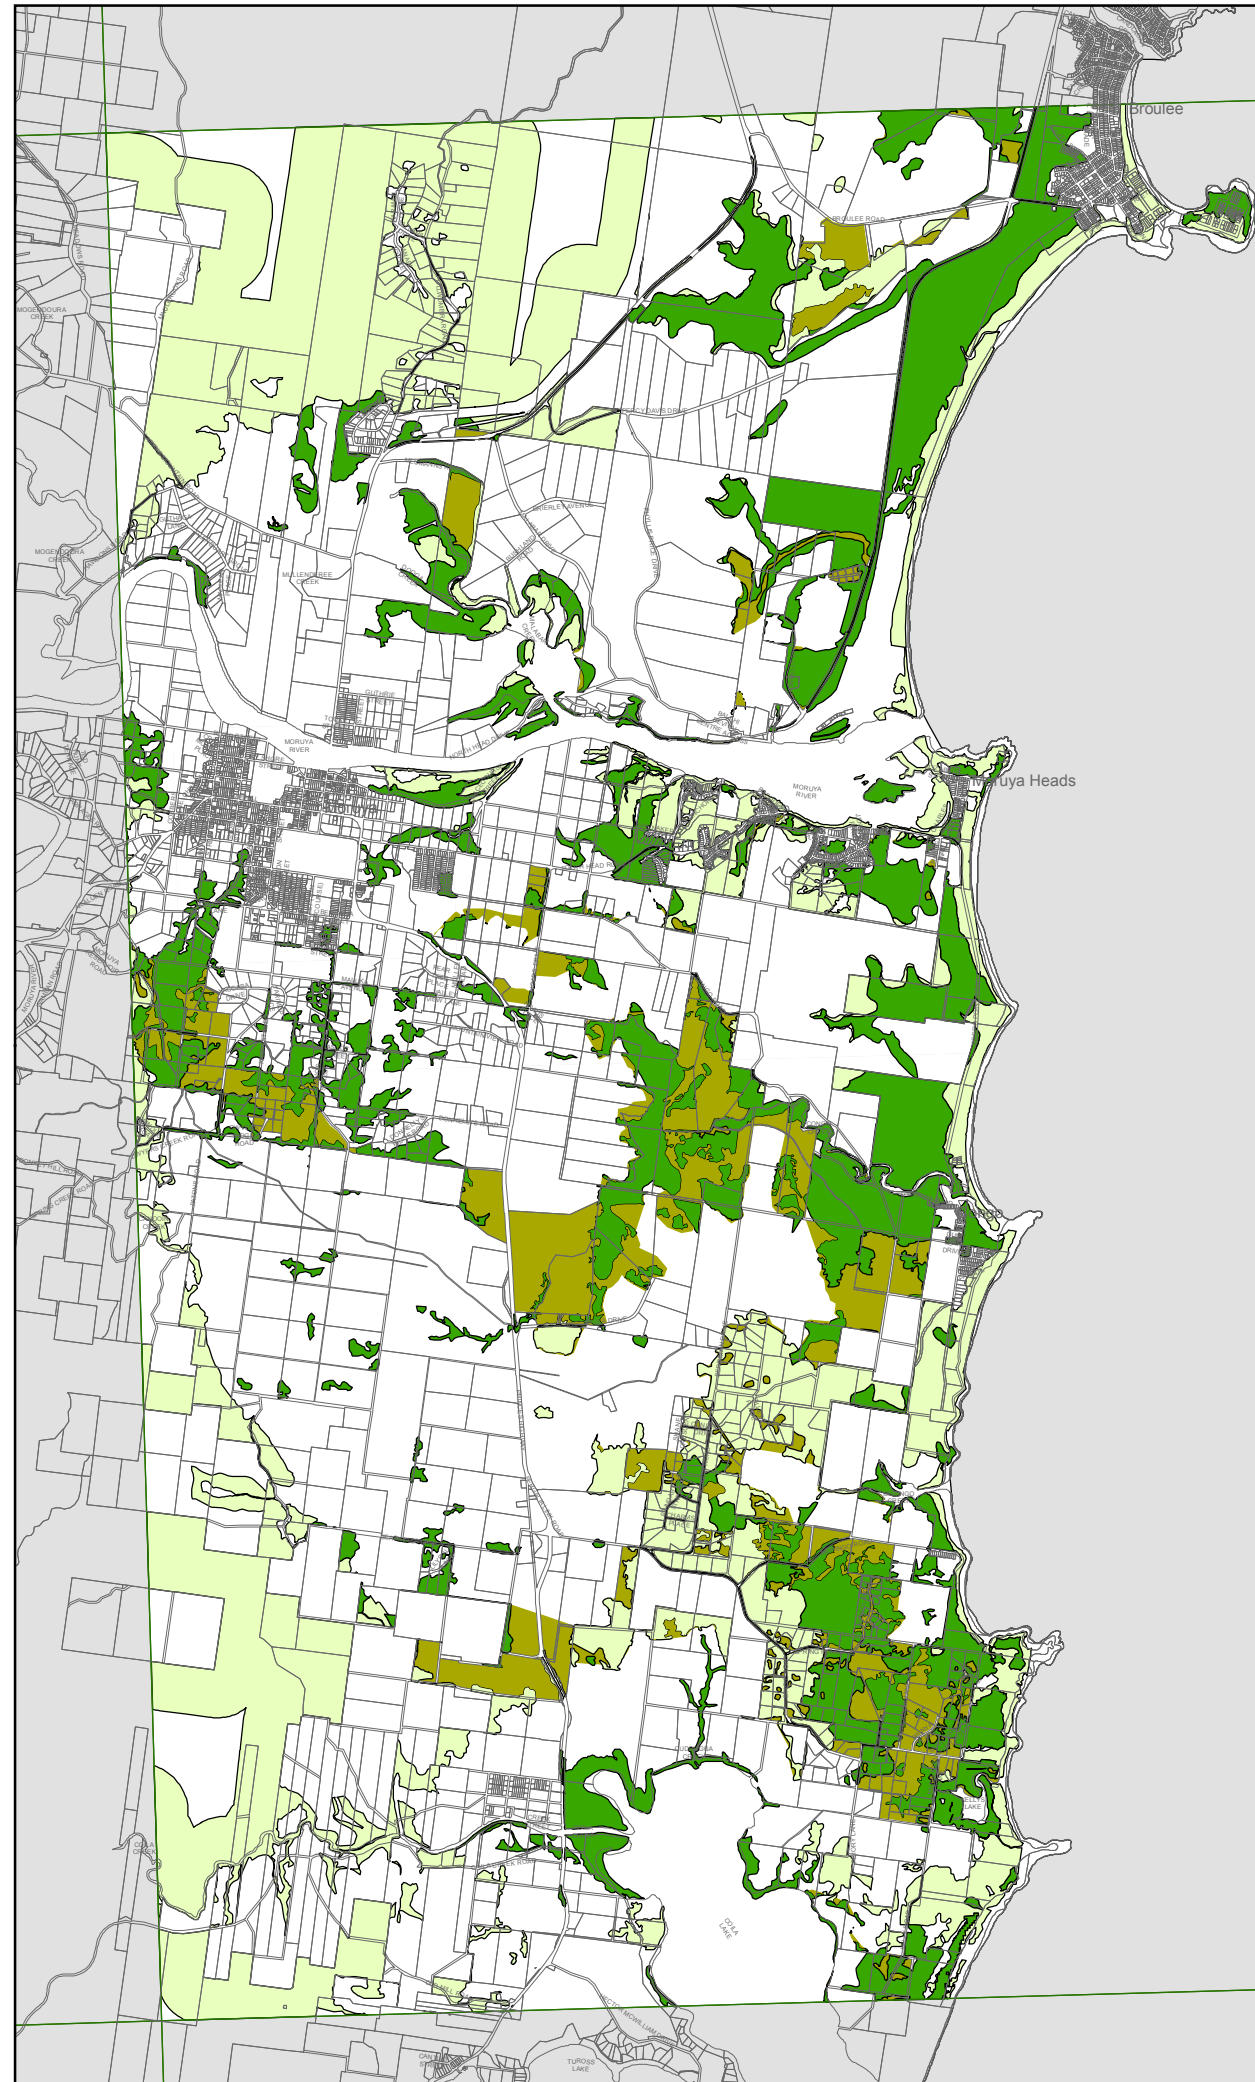

Terrestrial Biodiversity Map - Sheet BIO_012

Sensitive Land

-  Endangered Ecological Com
-  Extant Native Vegetation
-  Biocorridor

Cadastre

 Cadastre 30/06/2011 © Eurobodalla Shire Council

Projection: GDA 1994
MGA Zone 56

Map identification number: 2750_COM_BIO_012_080_20151001