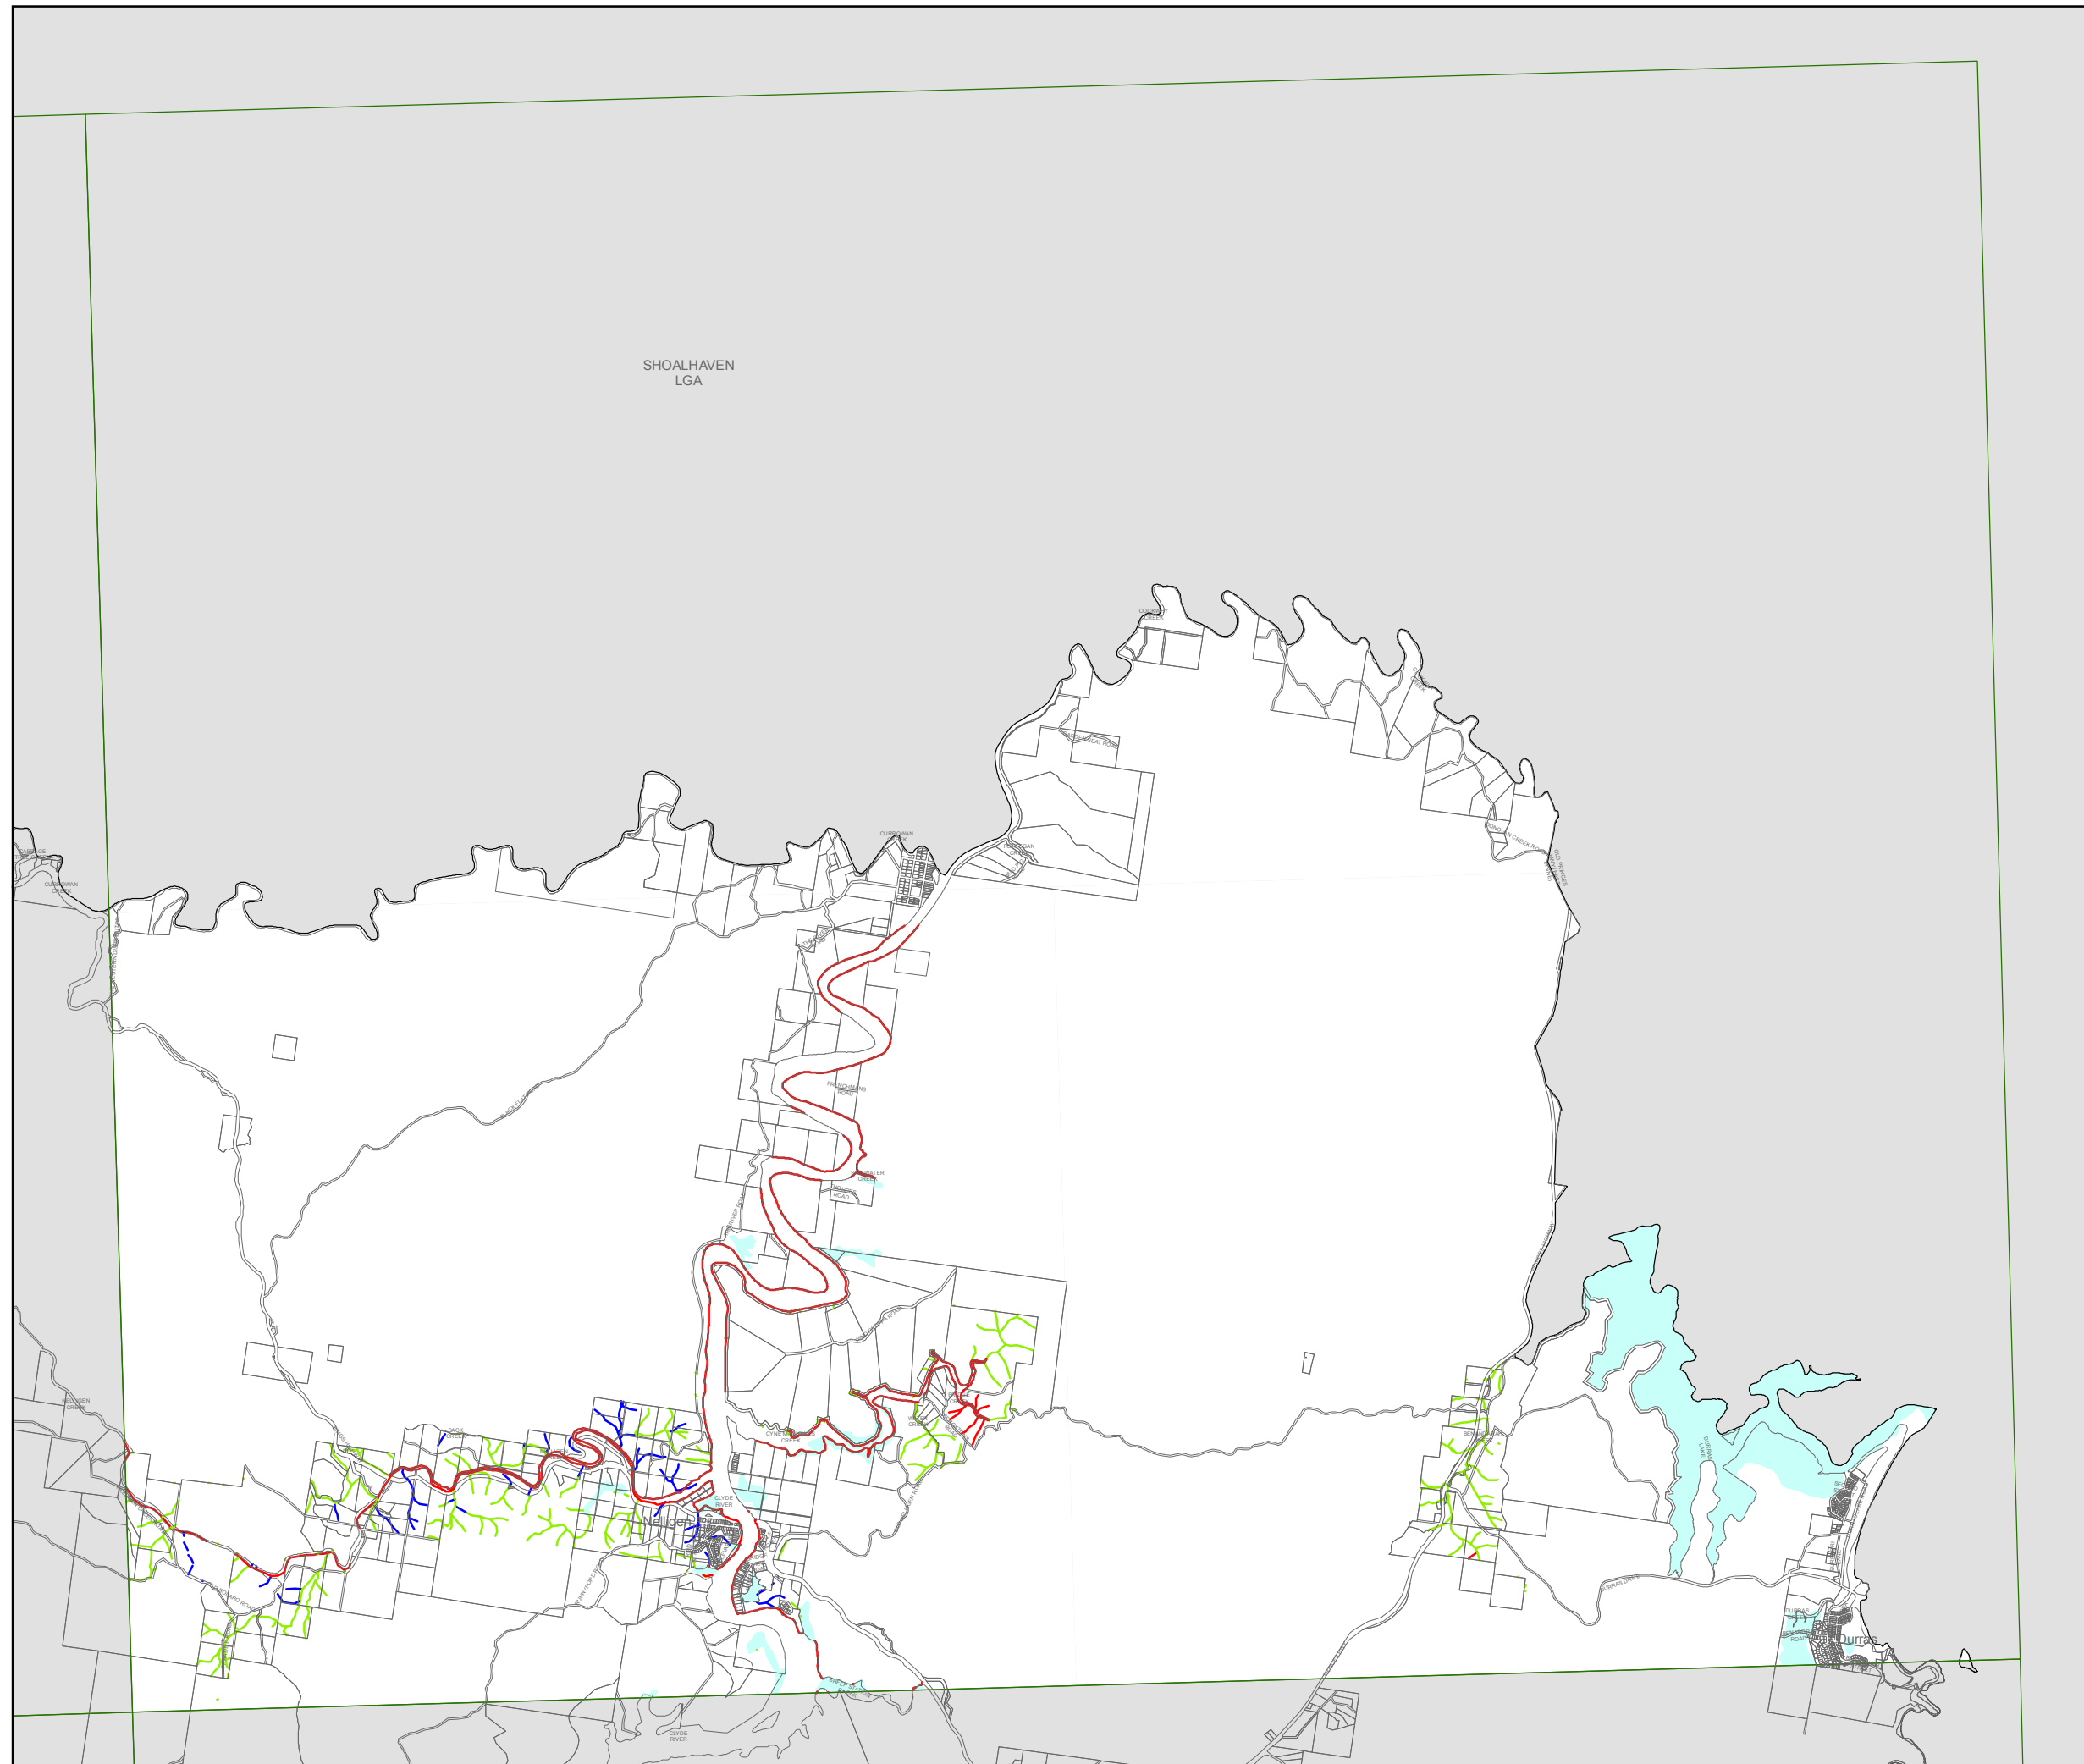

**Wetlands Map
 Riparian Lands and
 Watercourses Map -
 Sheet CL1_010**

Wetland

 Wetland

Riparian Land

 Riparian Category 1

 Riparian Category 2

 Riparian Category 3

Cadastre

 Cadastre 30/06/2011 © Eurobodalla Shire Council

Projection: GDA 1994
MGA Zone 56