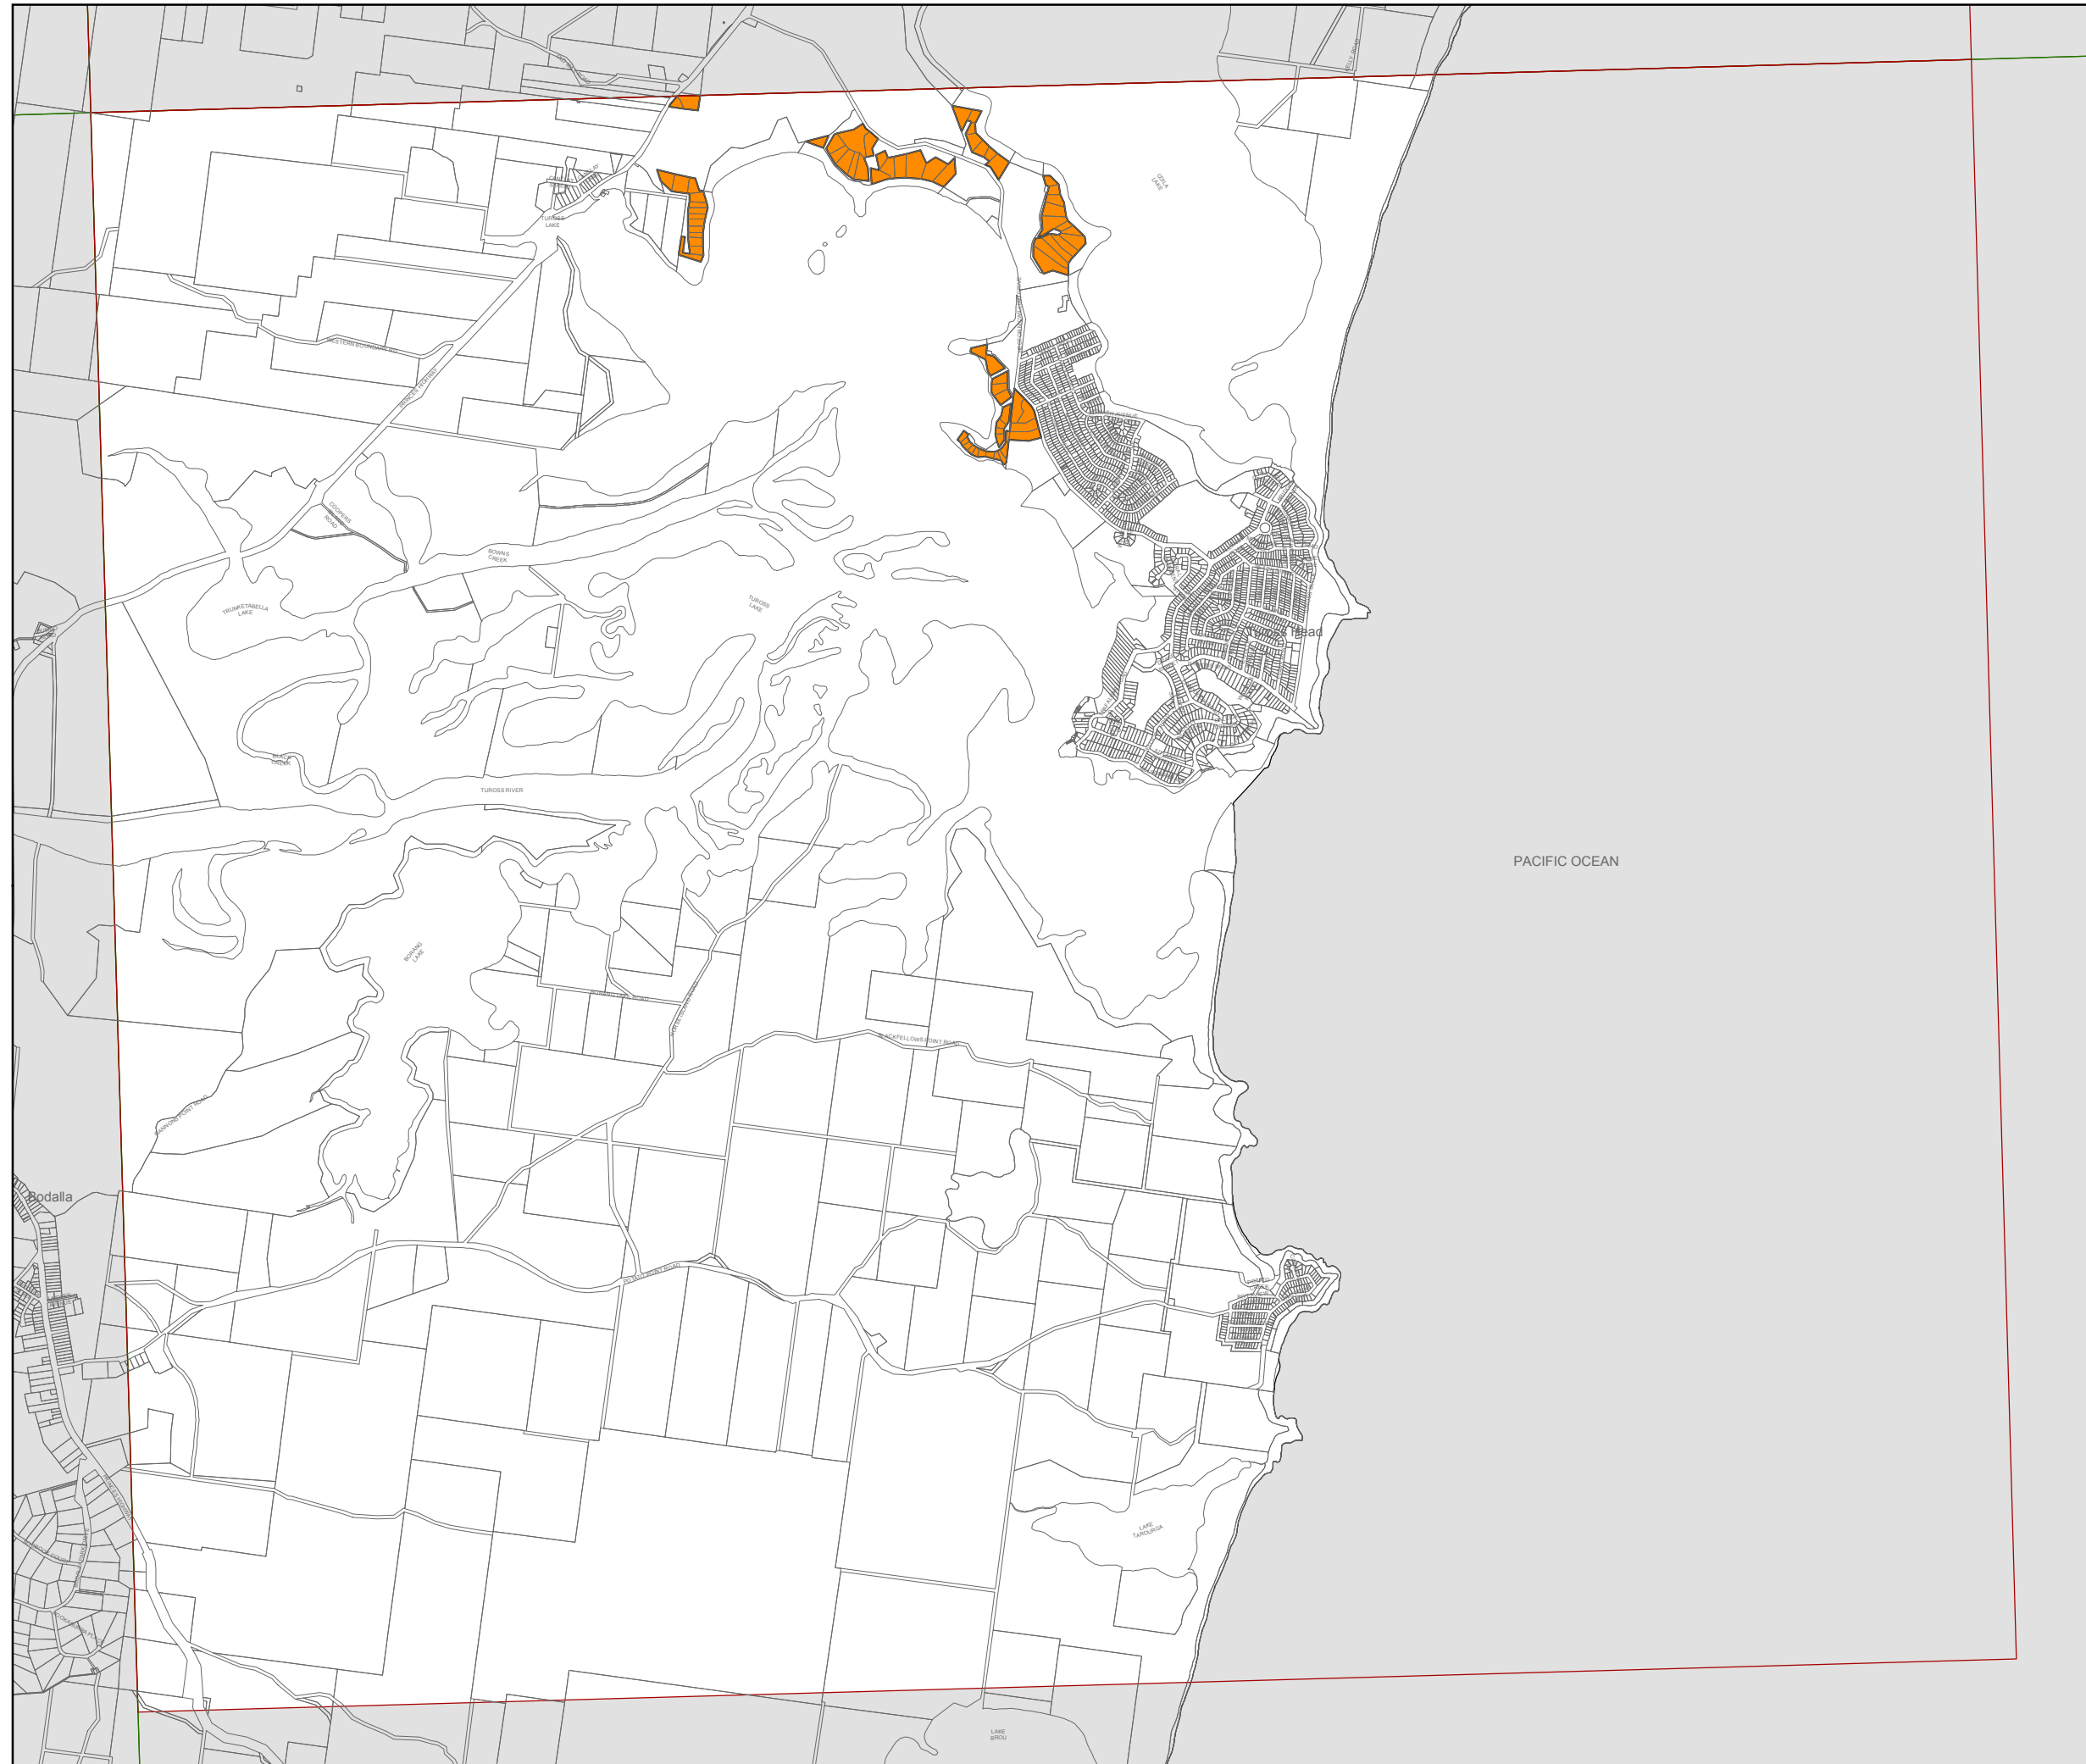

Dwelling Density Map - Sheet DWD_013A

- Dwelling Density
- Cadastre 30/06/2011 © Eurobodalla Shire Council

Projection: GDA 1994
MGA Zone 56