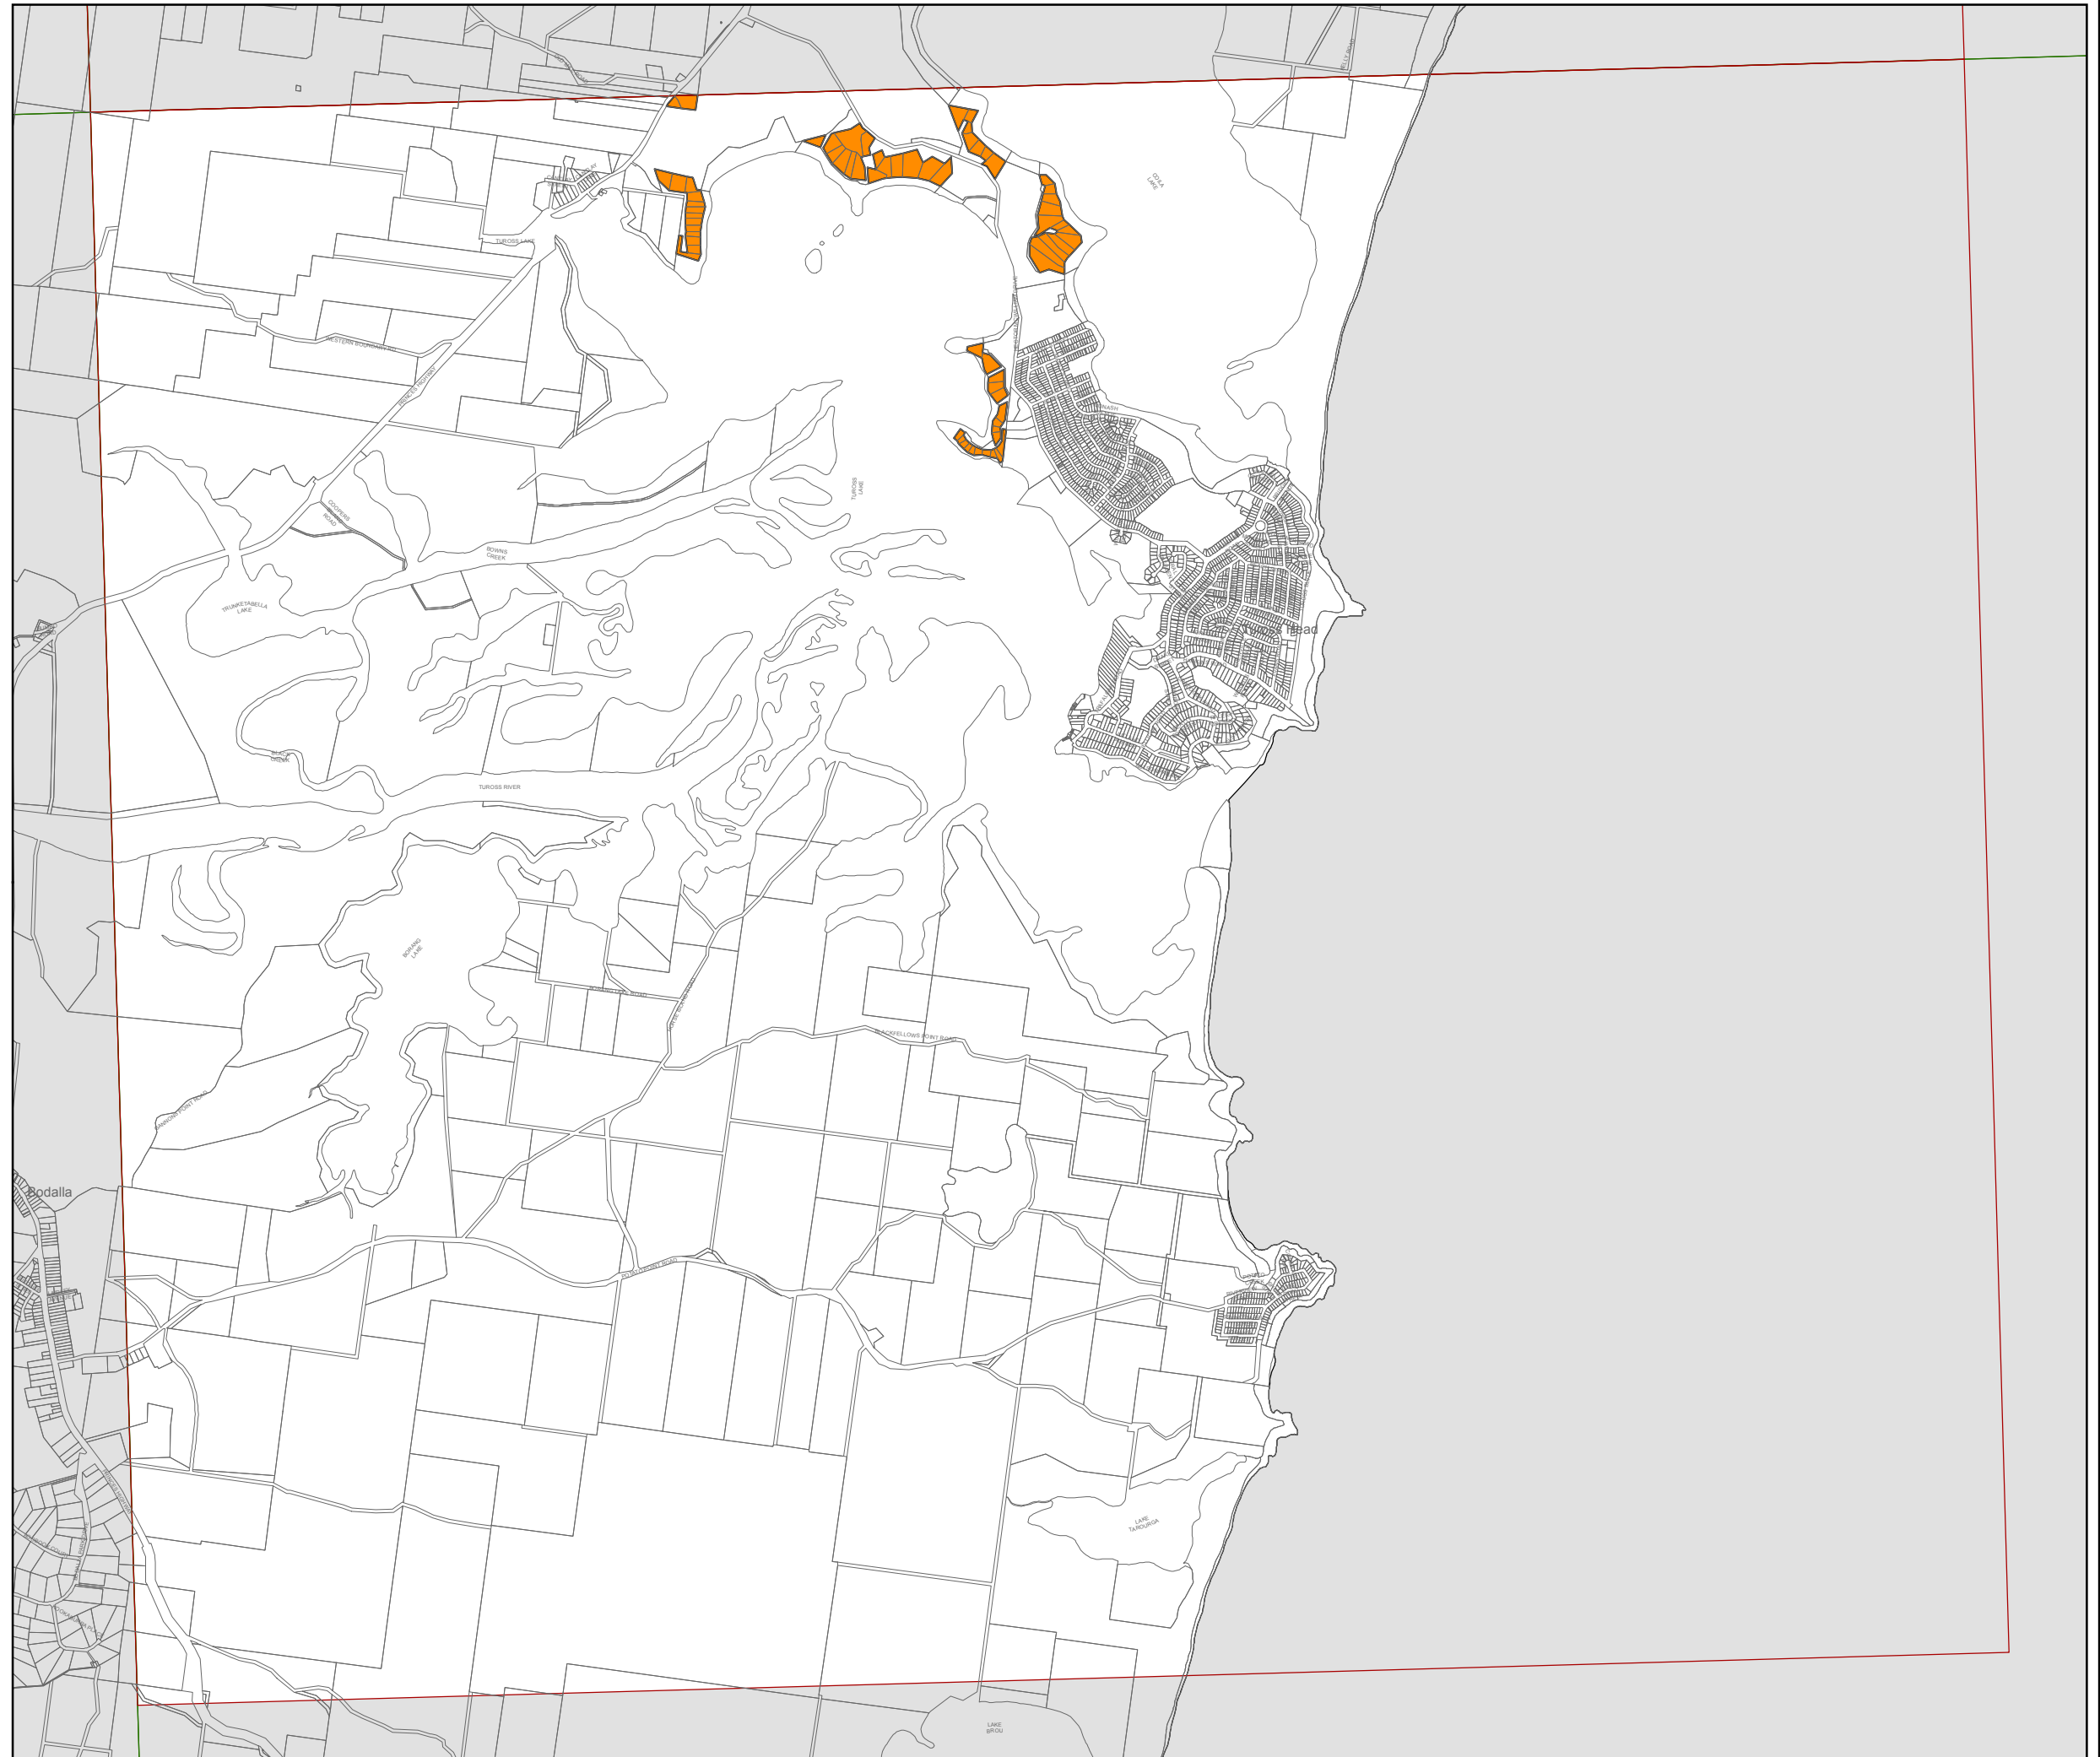

**Eurobodalla Local
Environmental
Plan 2012**

**Dwelling Density Map -
Sheet DWD_013A**

 Dwelling Density

Cadastre

 Cadastre 30/06/2011 © Eurobodalla Shire Council

0 500 1,000 1,500 Metres

1:40,000 @ A3

Projection: GDA 1994
MGA Zone 56

Map identification number: 2750_COM_DWD_013A_040_20151001