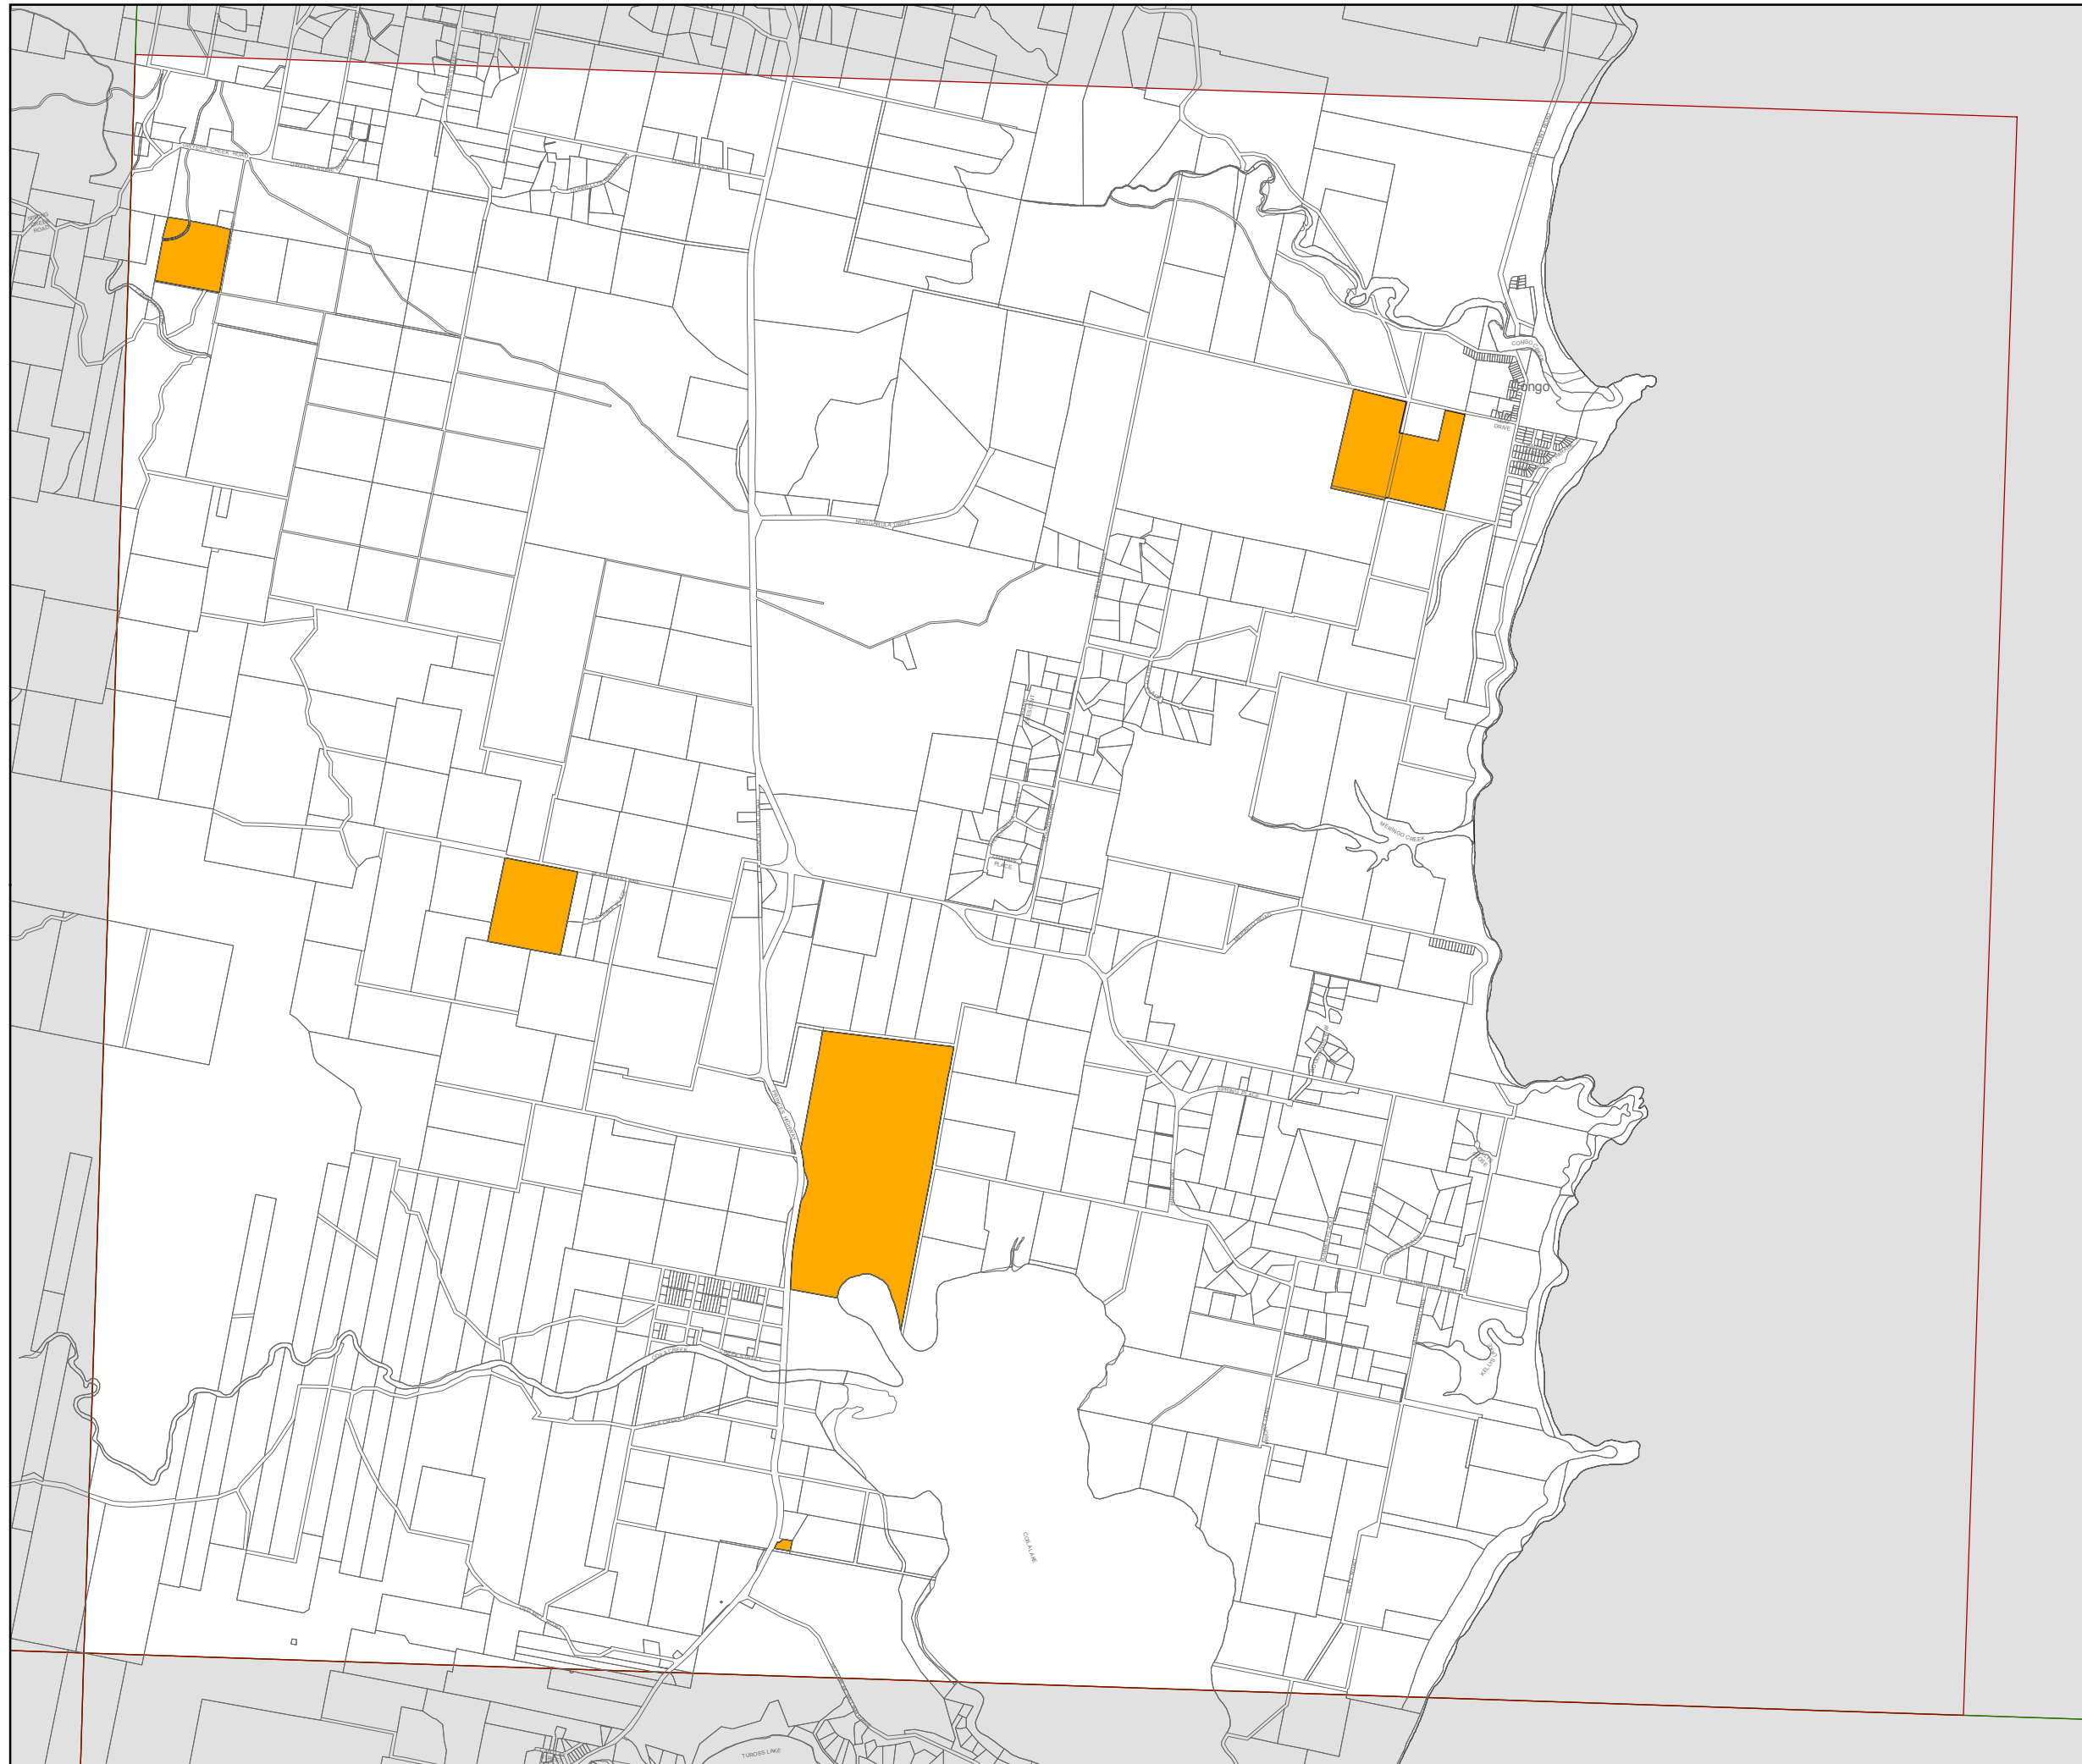

**Eurobodalla Local  
Environmental  
Plan 2012**

**Dwelling Entitlements Map -  
Sheet DWE\_012B**

 Dwelling Entitlements

**Cadastre**

 Cadastre 30/06/2011 © Eurobodalla Shire Council

0 400 800 1,200 1,600  
Metres

Scale: 1:40,000 @ A3

Projection: GDA 1994  
MGA Zone 55