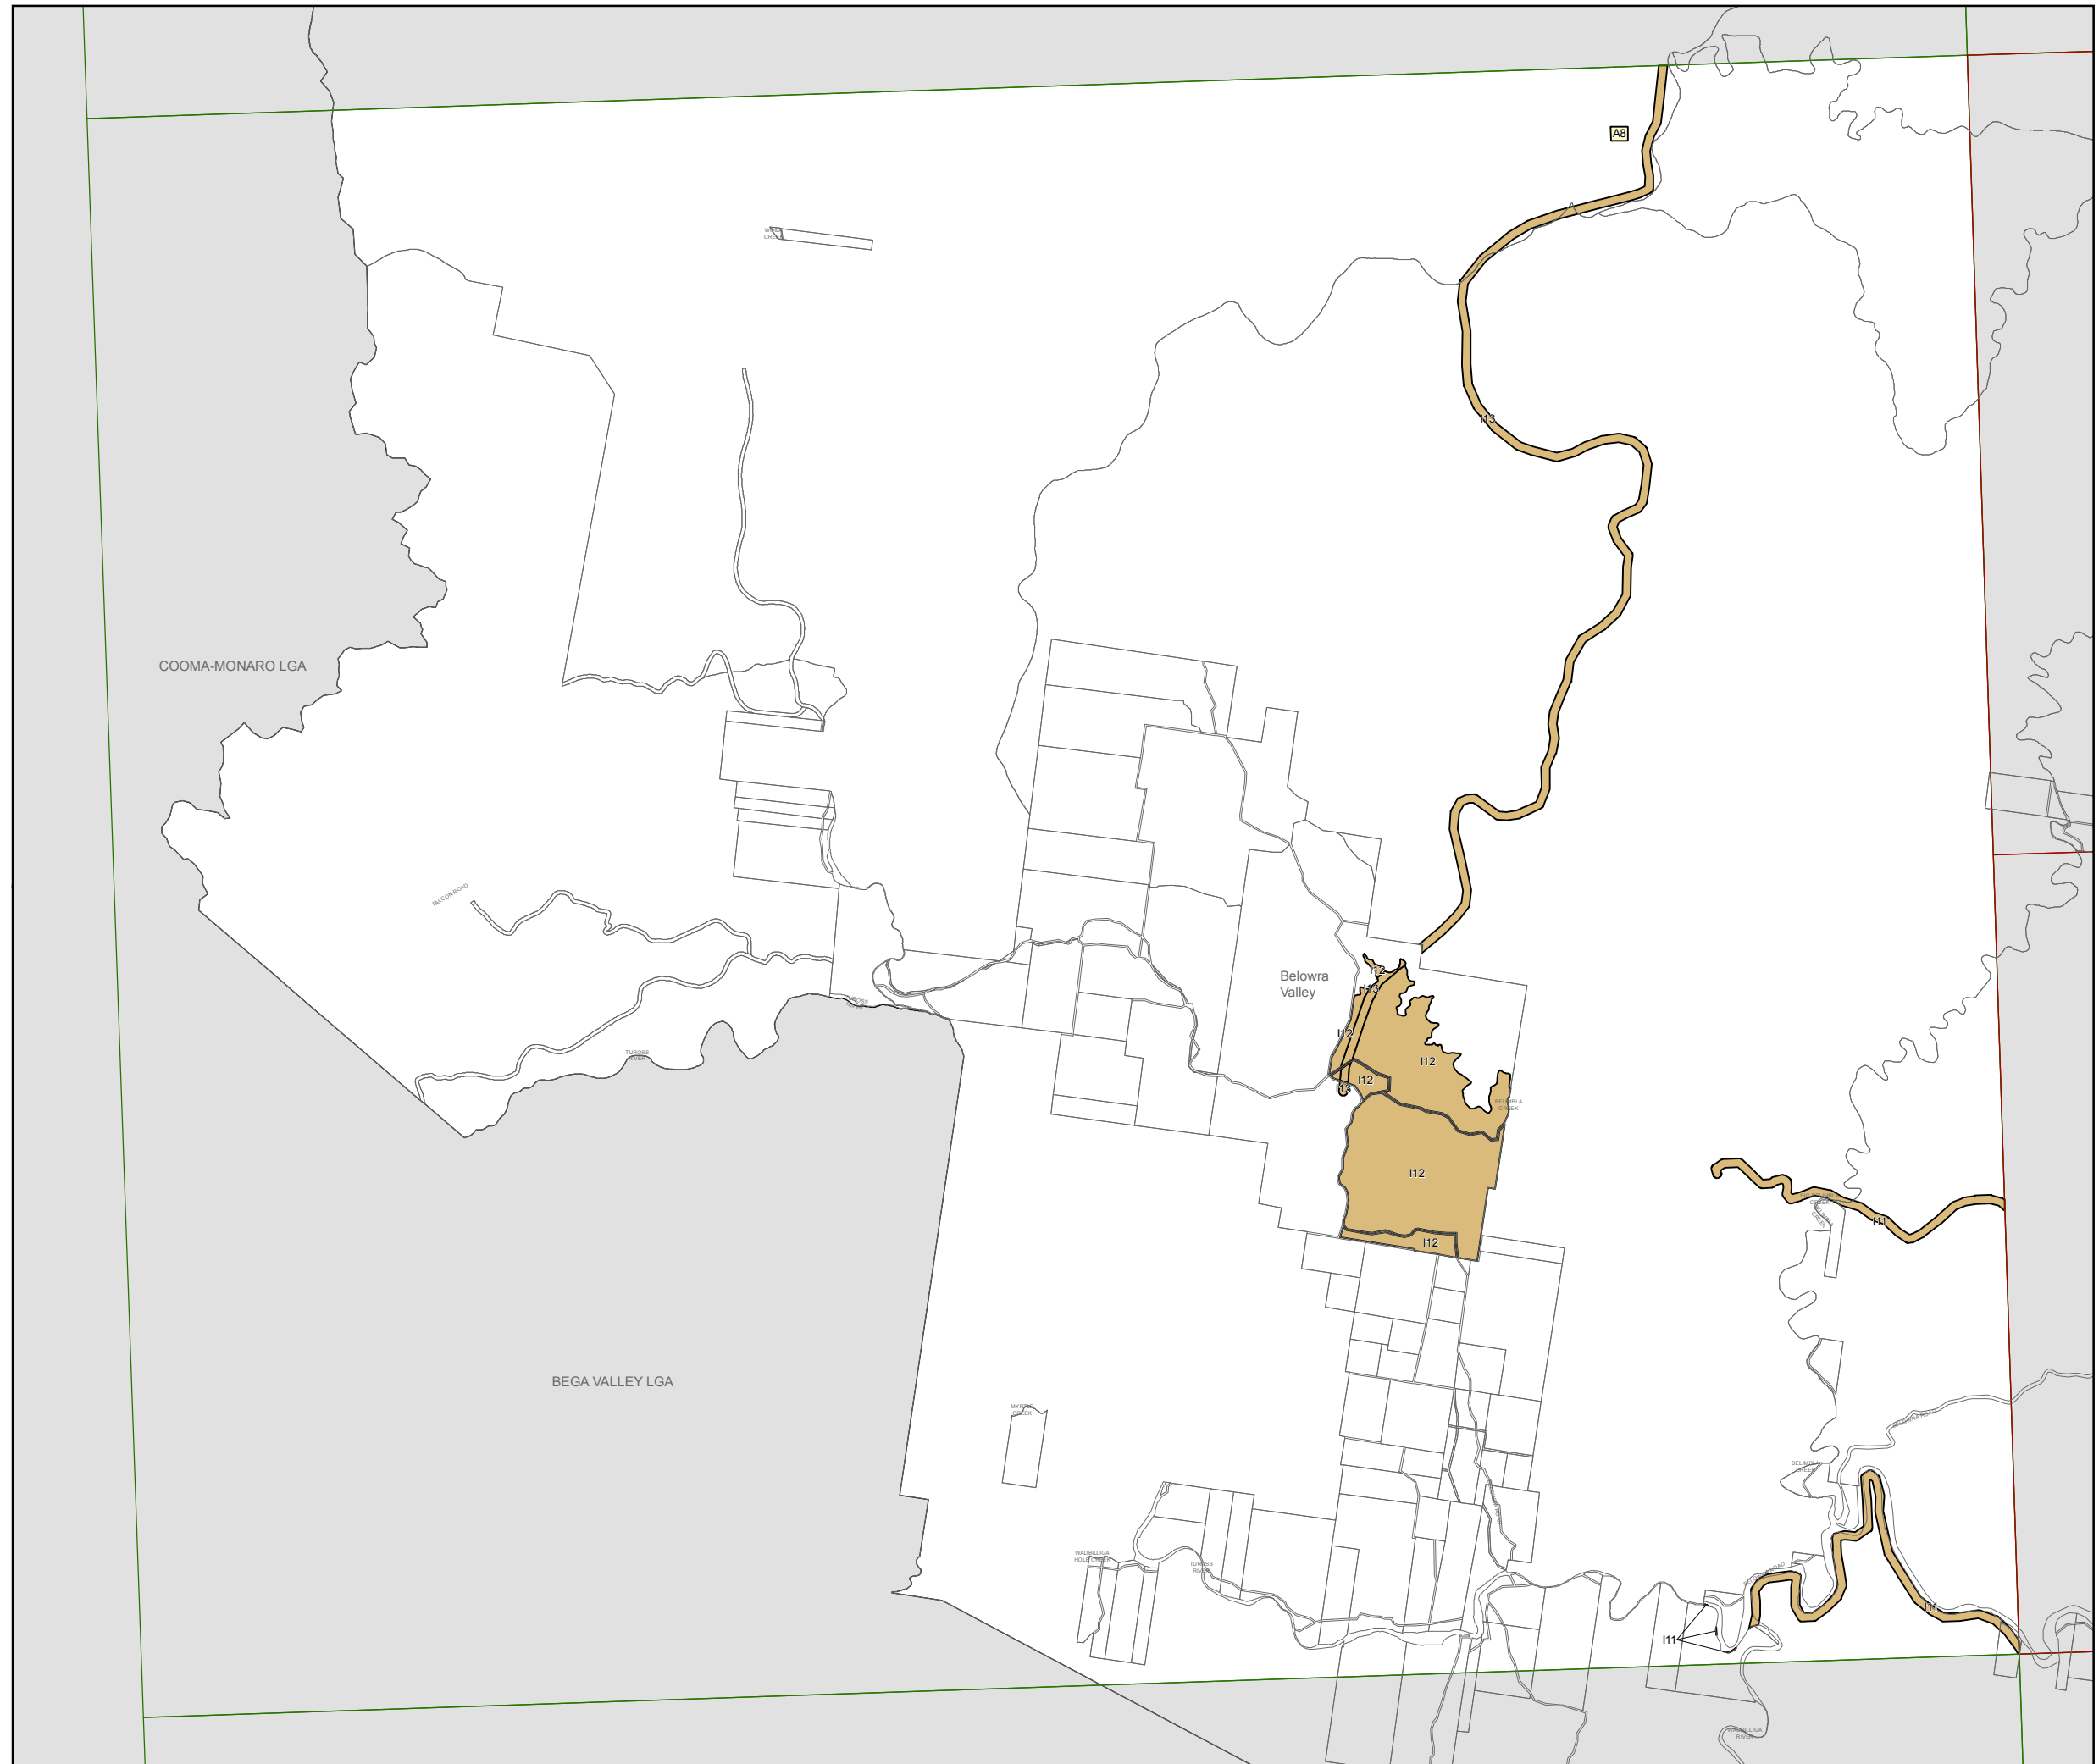

Heritage Map - Sheet HER\_003

**Heritage**

-  Conservation area - General
-  Aboriginal Place of Heritage Significance
-  Item - General
-  Aboriginal Object
-  Item - Archaeological
-  Item - Landscape

**Cadastre**

-  Cadastre 30/06/2011 © Eurobodalla Shire Council

Projection: GDA 1994  
MGA Zone 56