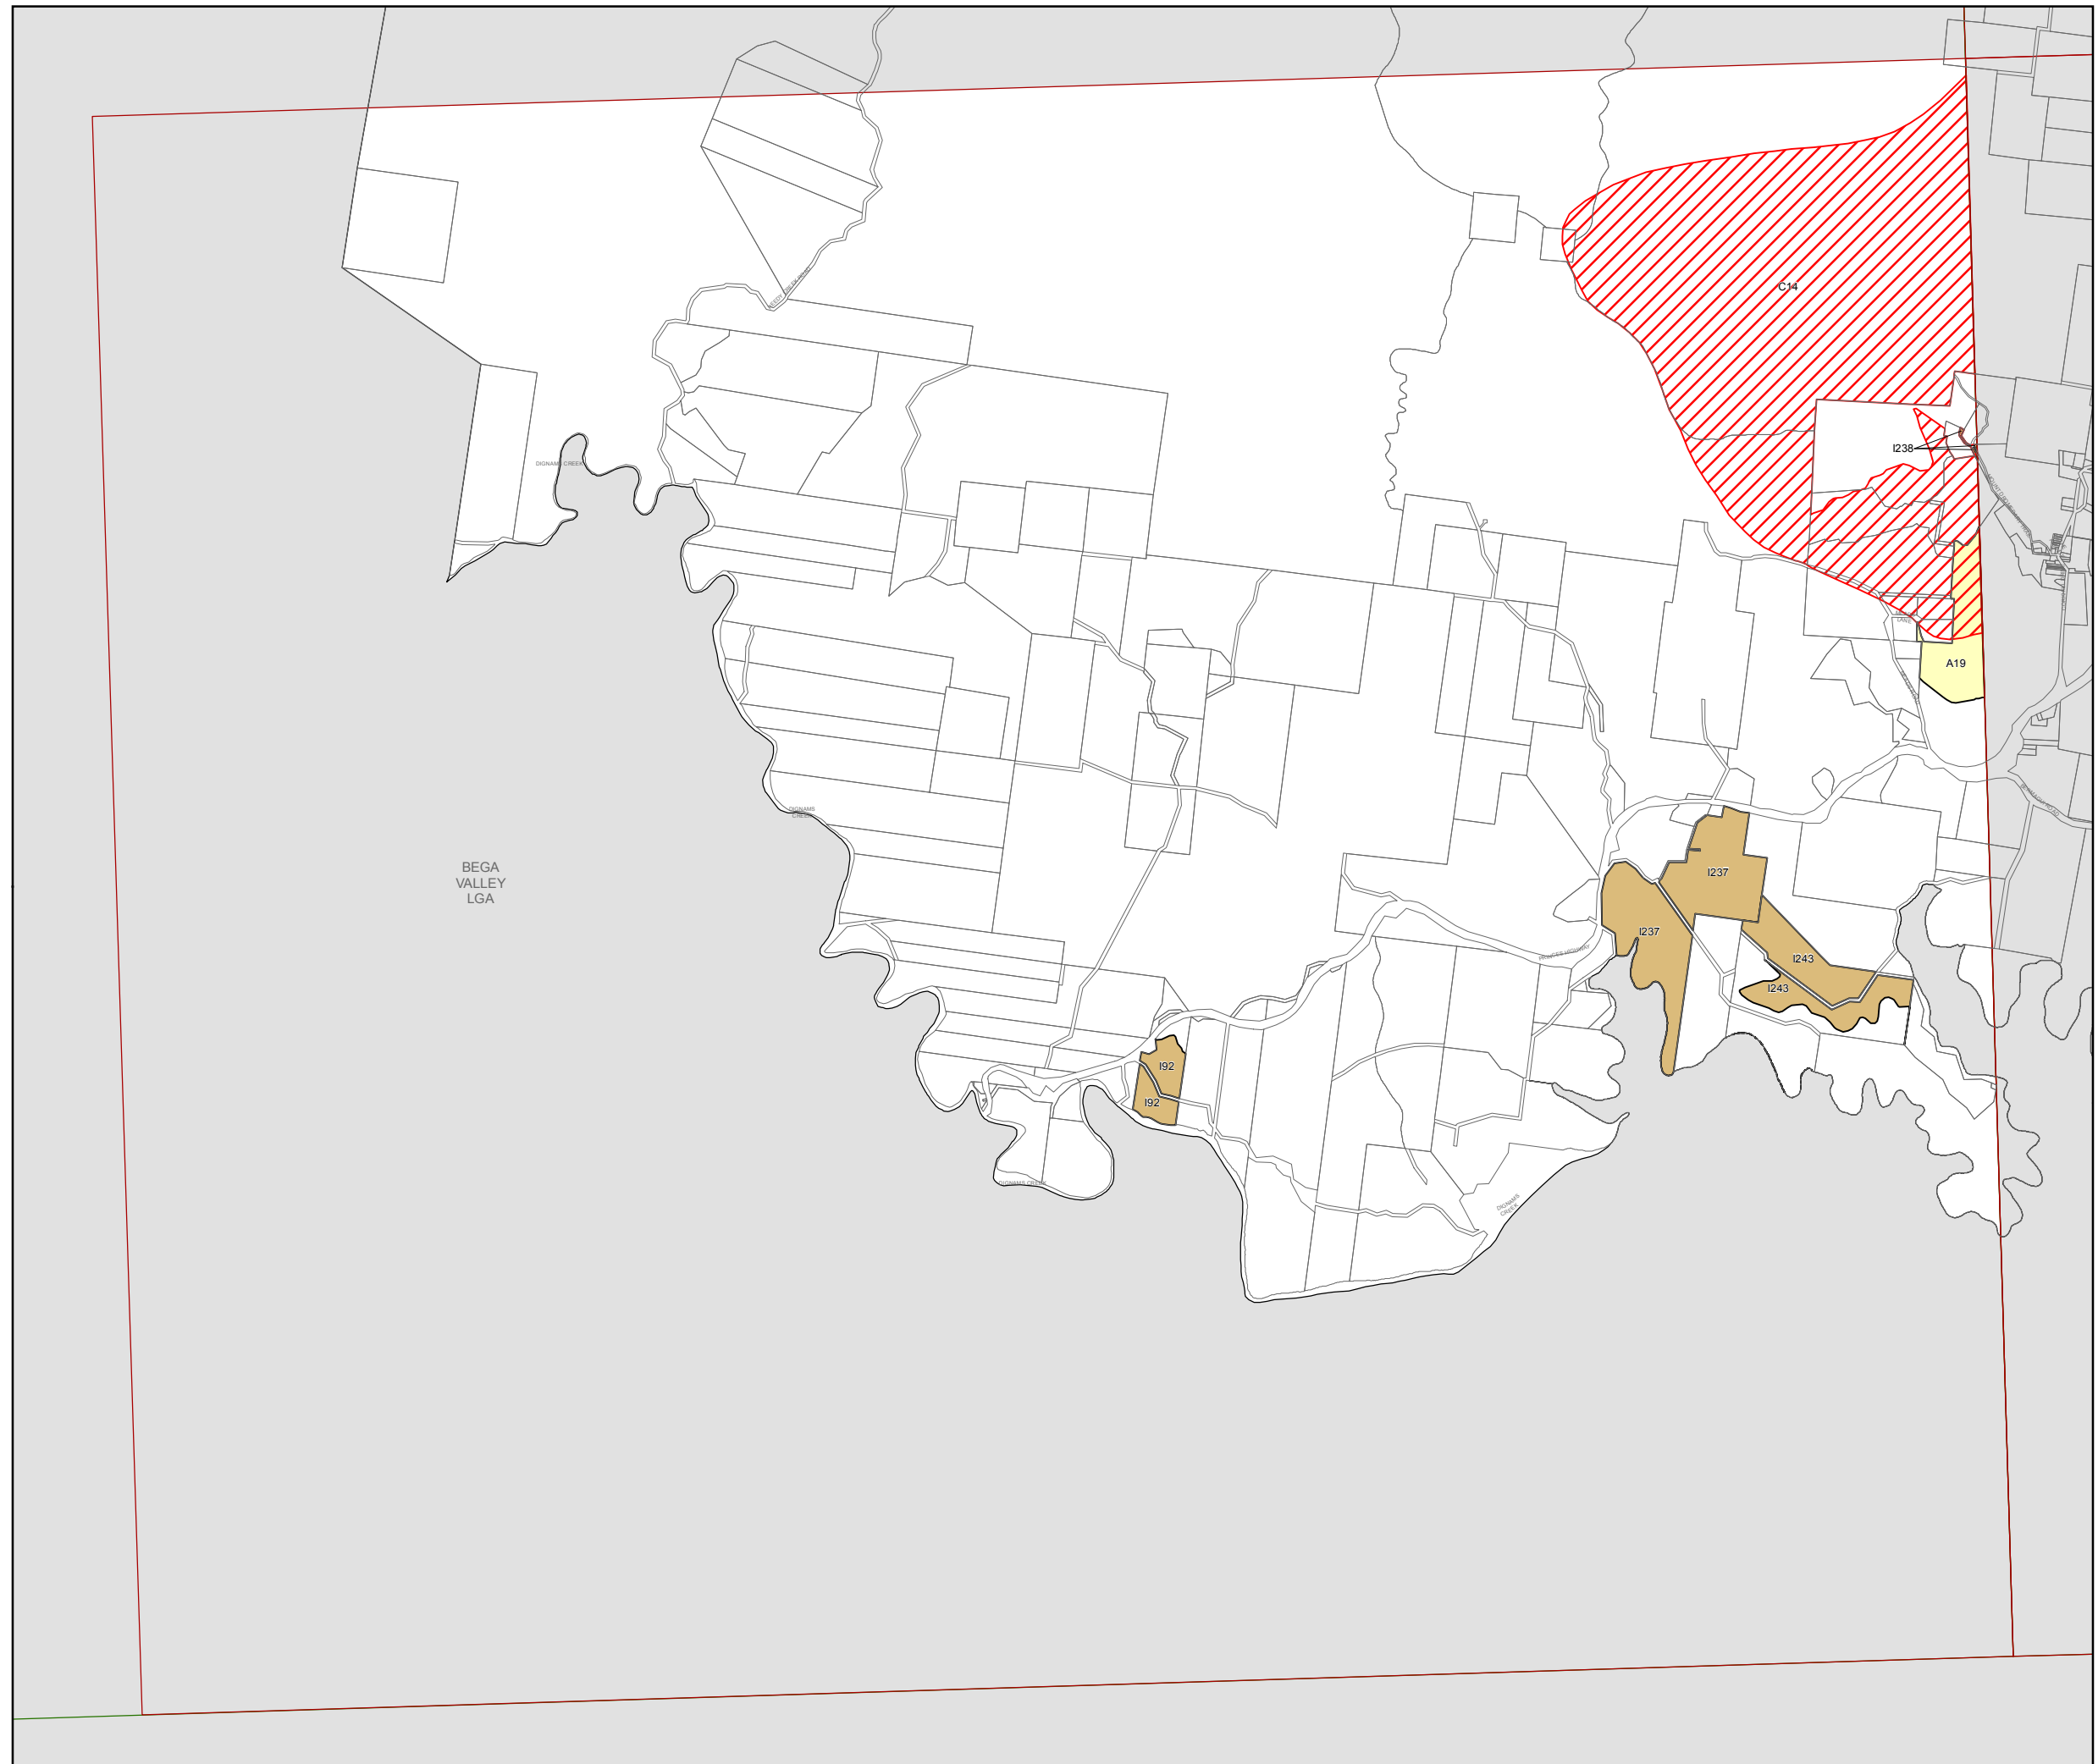

Heritage

-  Conservation area - General
-  Conservation area - Aboriginal
-  Item - General
-  Item - Aboriginal
-  Item - Archaeological
-  Item - Landscape

Cadastre

-  Cadastre 30/06/2011 © Eurobodalla Shire Council

Projection: GDA 1994
MGA Zone 56