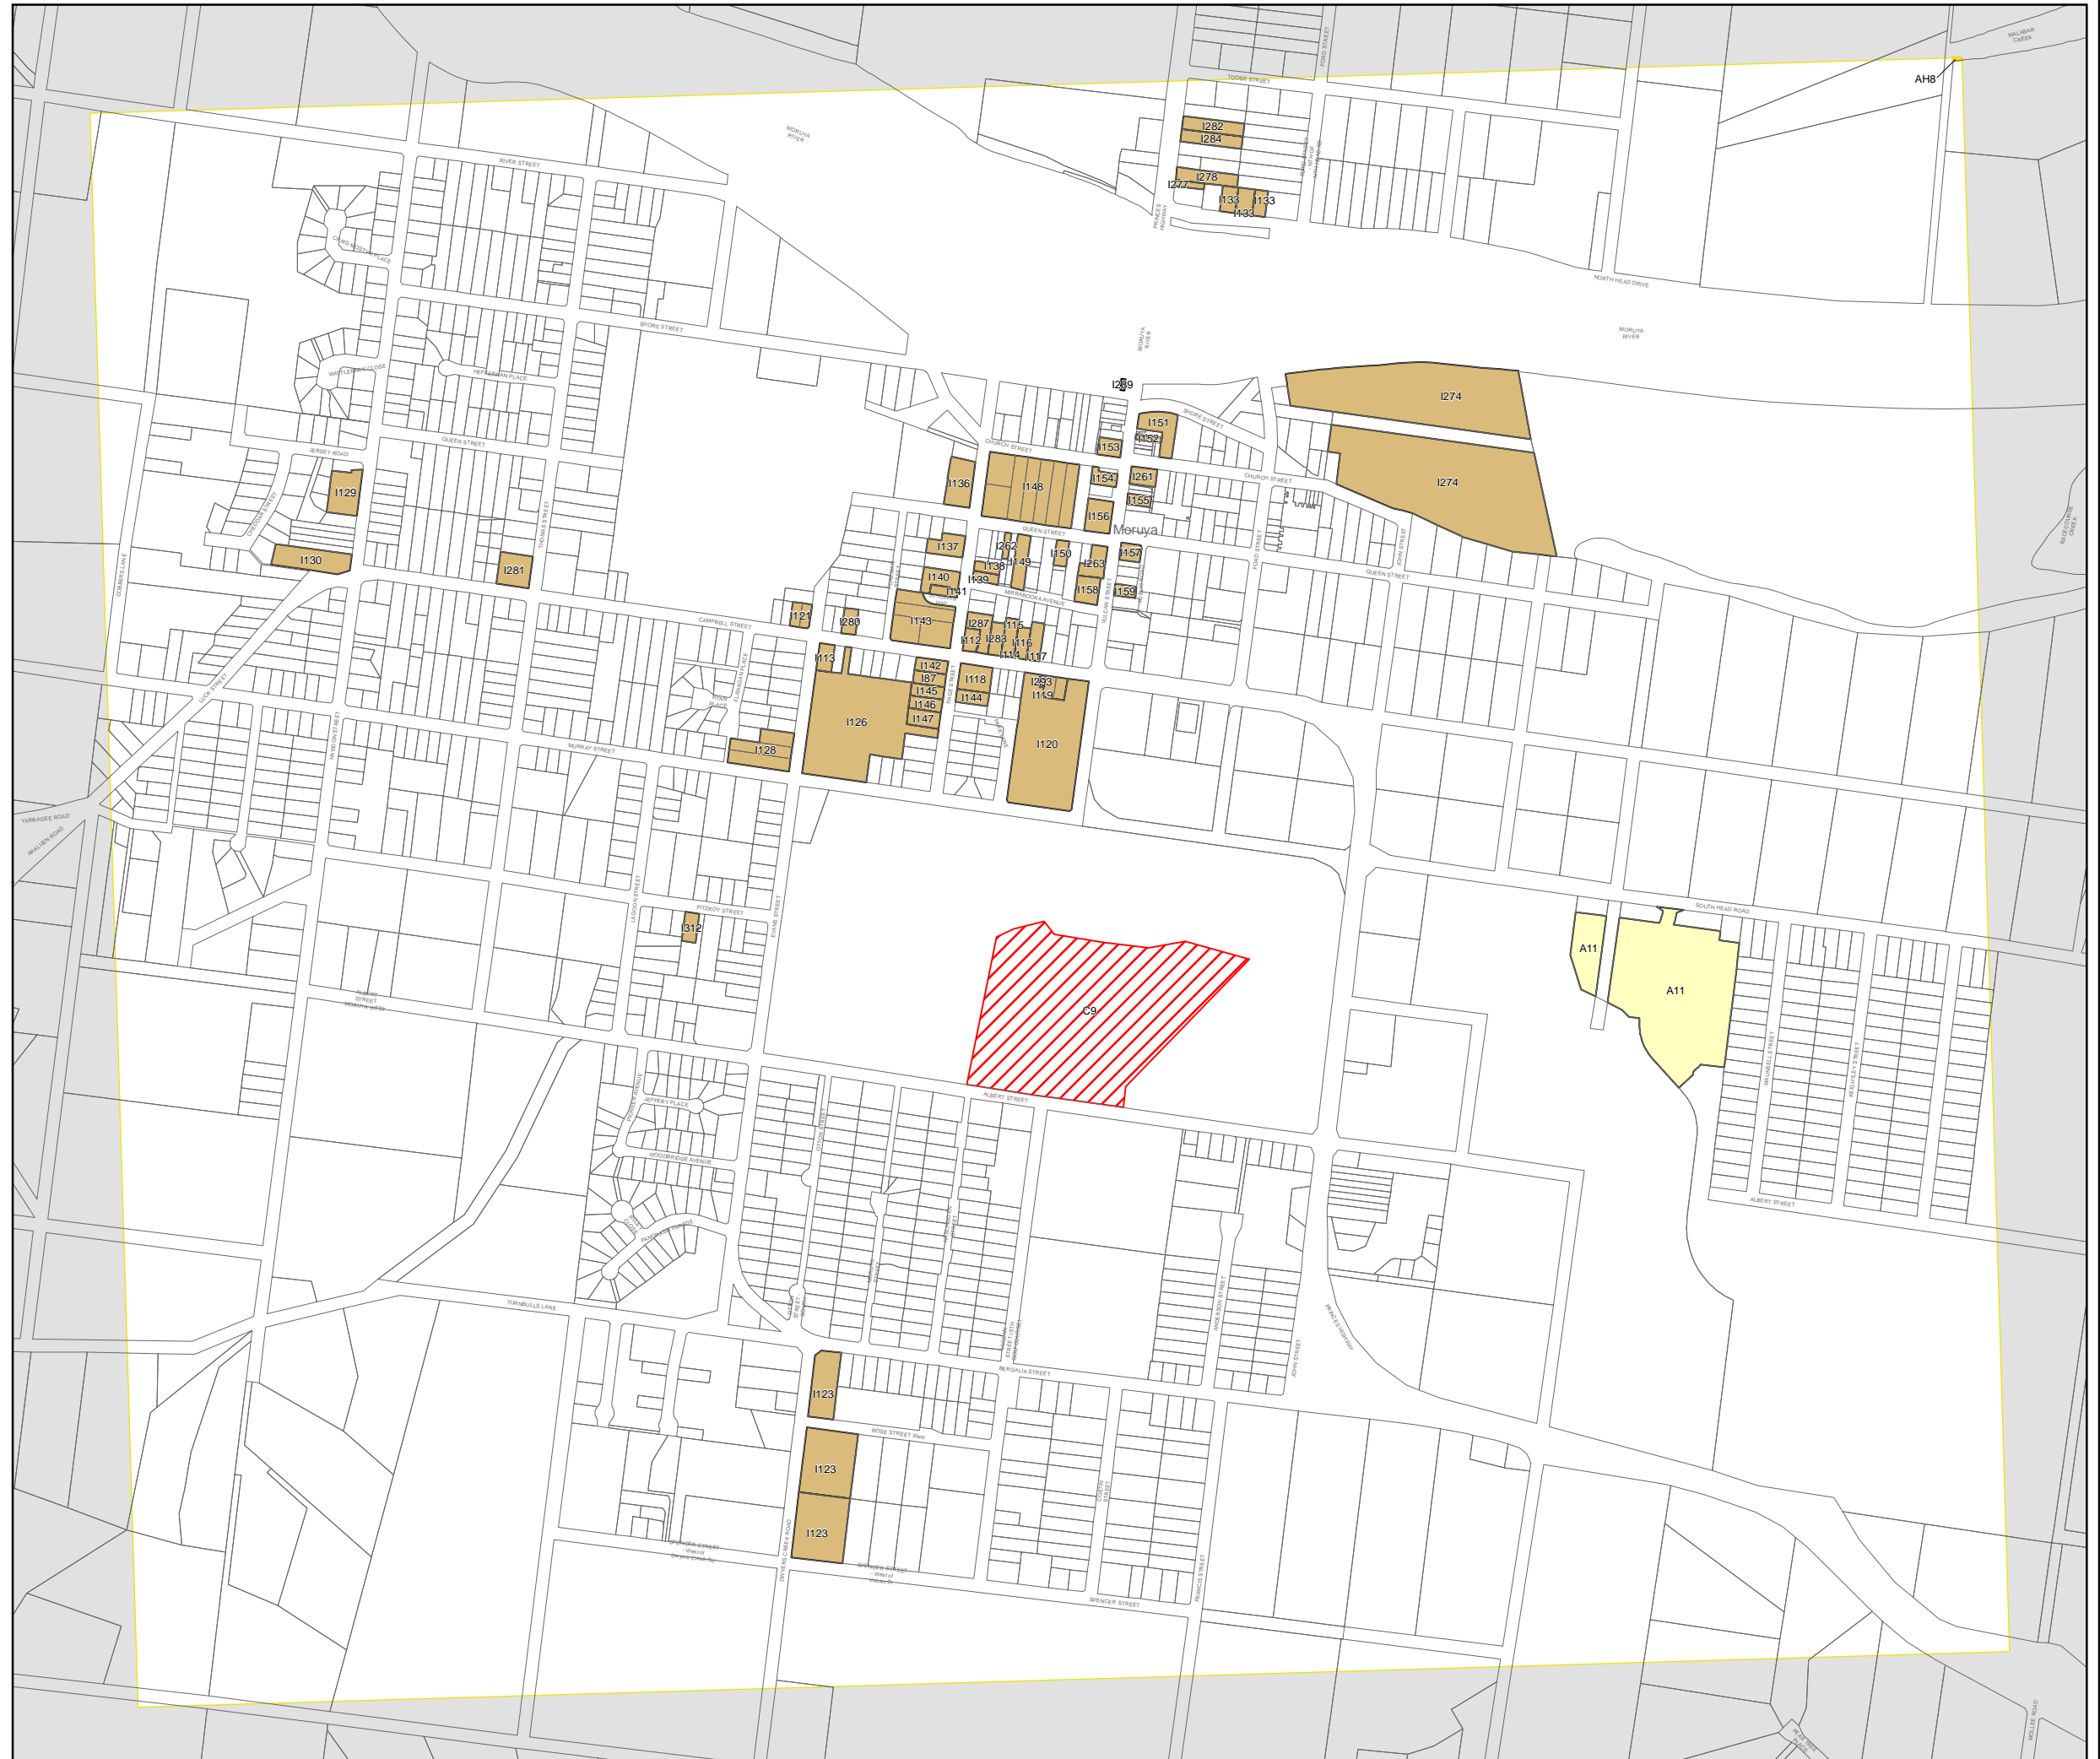

Heritage Map - Sheet HER_012AA

Heritage

-  Conservation area - General
-  Aboriginal Place of Heritage Significance
-  Item - General
-  Item - Aboriginal
-  Item - Archaeological
-  Item - Landscape

Cadastre

-  Cadastre 30/06/2011 © Eurobodalla Shire Council

1:10,000 @ A3

Projection: GDA 1994
MGA Zone 56