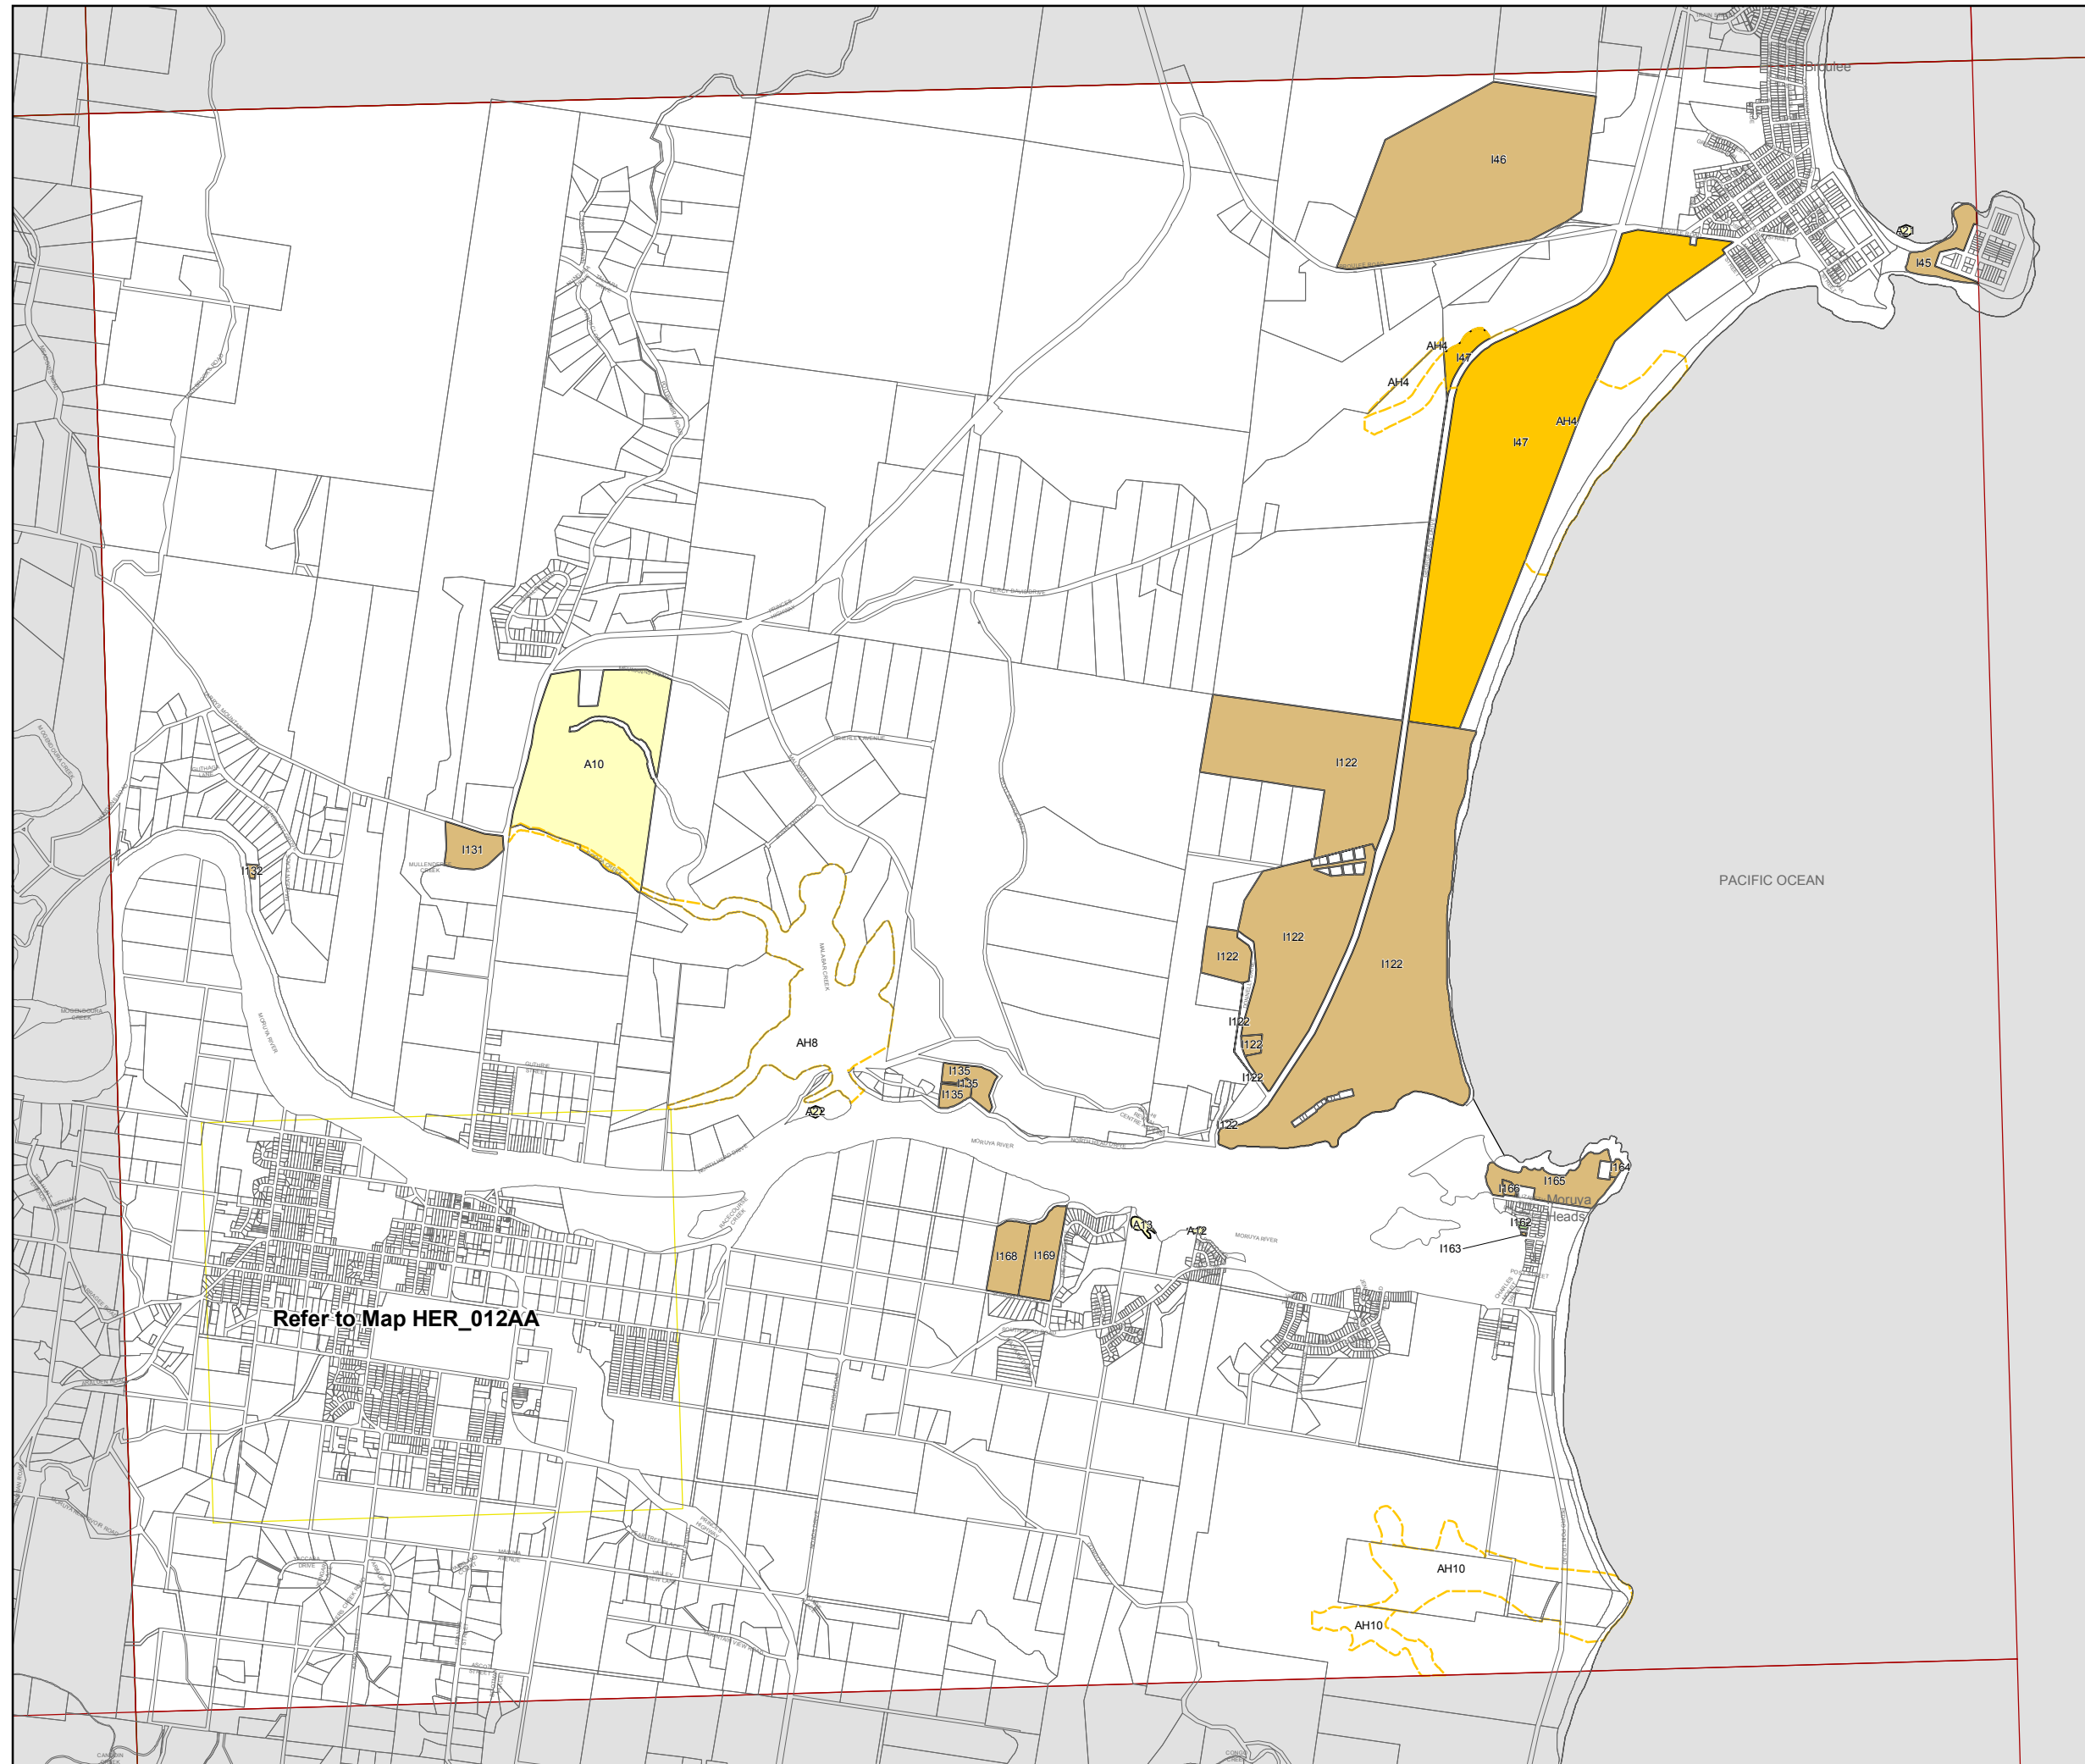

Heritage Map - Sheet HER_012A

Heritage

-  Conservation area - General
-  Aboriginal Place of Heritage Significance
-  Item - General
-  Aboriginal Object
-  Item - Archaeological
-  Item - Landscape

Cadastre

-  Cadastre 30/06/2011 © Eurobodalla Shire Council

Refer to Map HER_012AA