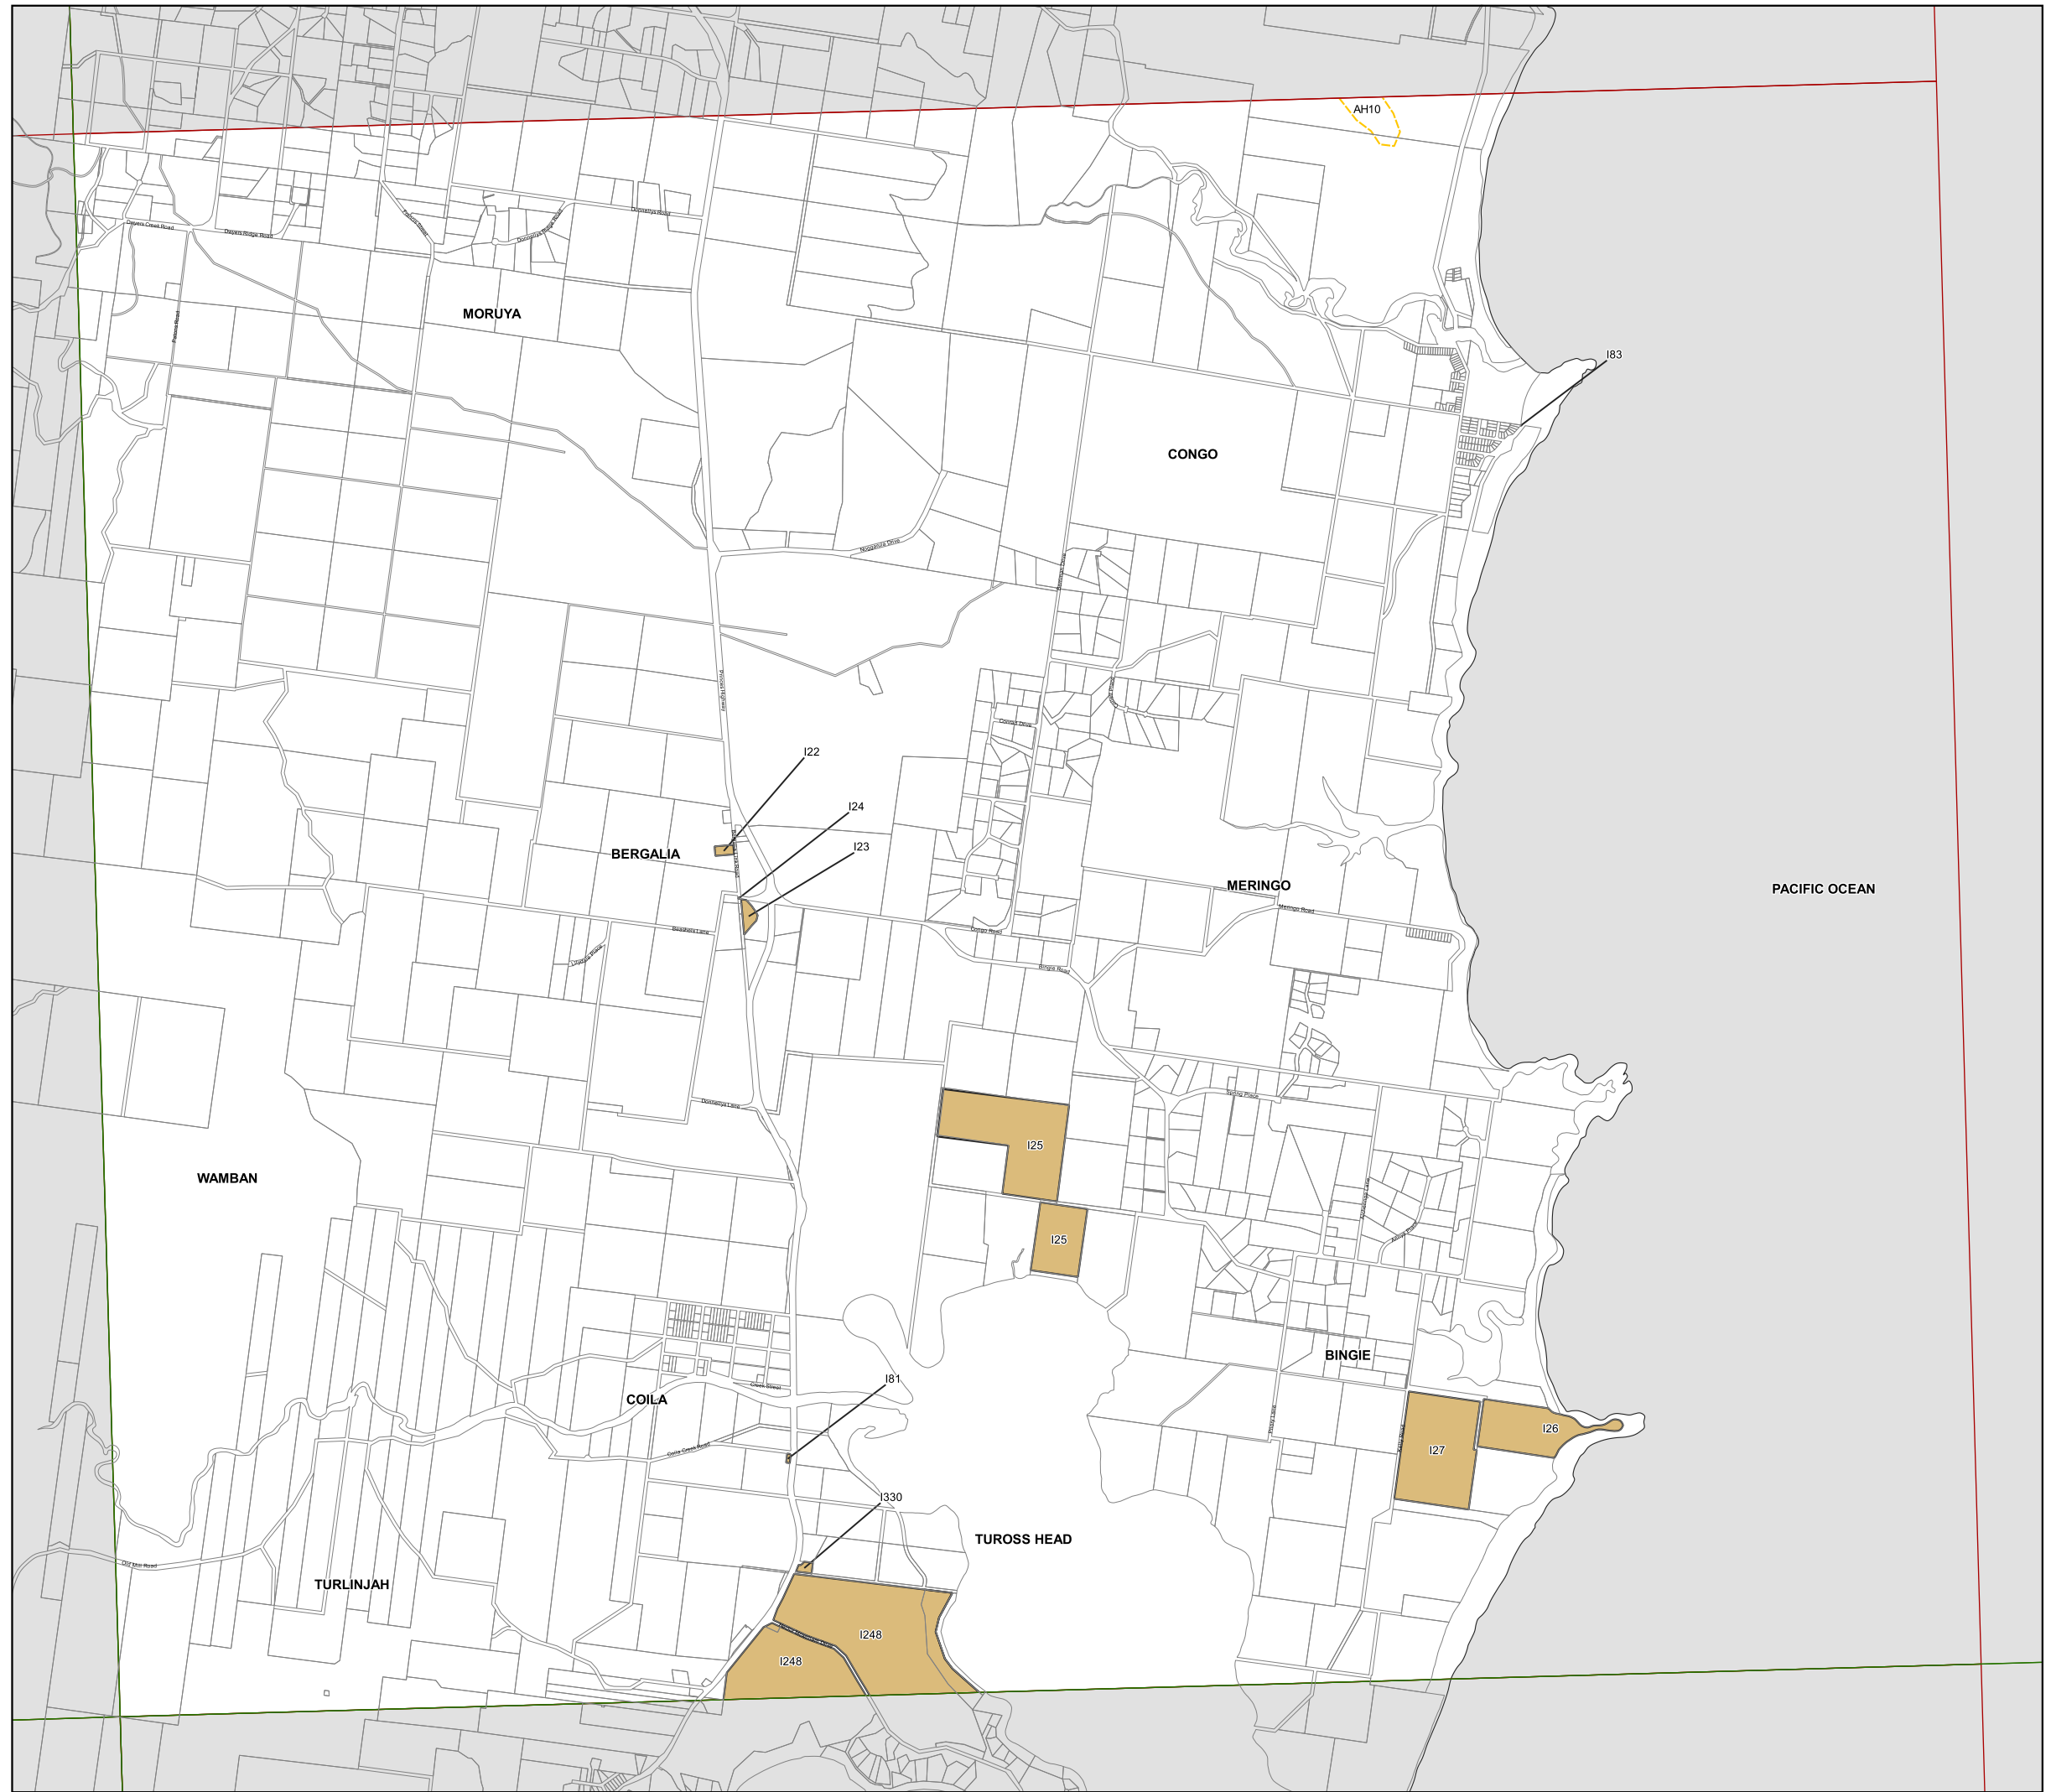

Eurobodalla Local Environmental Plan 2012

Heritage Map - Sheet HER_012B

Heritage

-  Conservation area - General
-  Aboriginal Place of Heritage Significance
-  Item - General
-  Item - Aboriginal
-  Item - Archaeological
-  Item - Landscape

Cadastre

 Cadastre 12/05/2015 © Eurobodalla Shire Council

Projection GDA 1994
MGA Zone 56
Scale 1:40,000 @A3