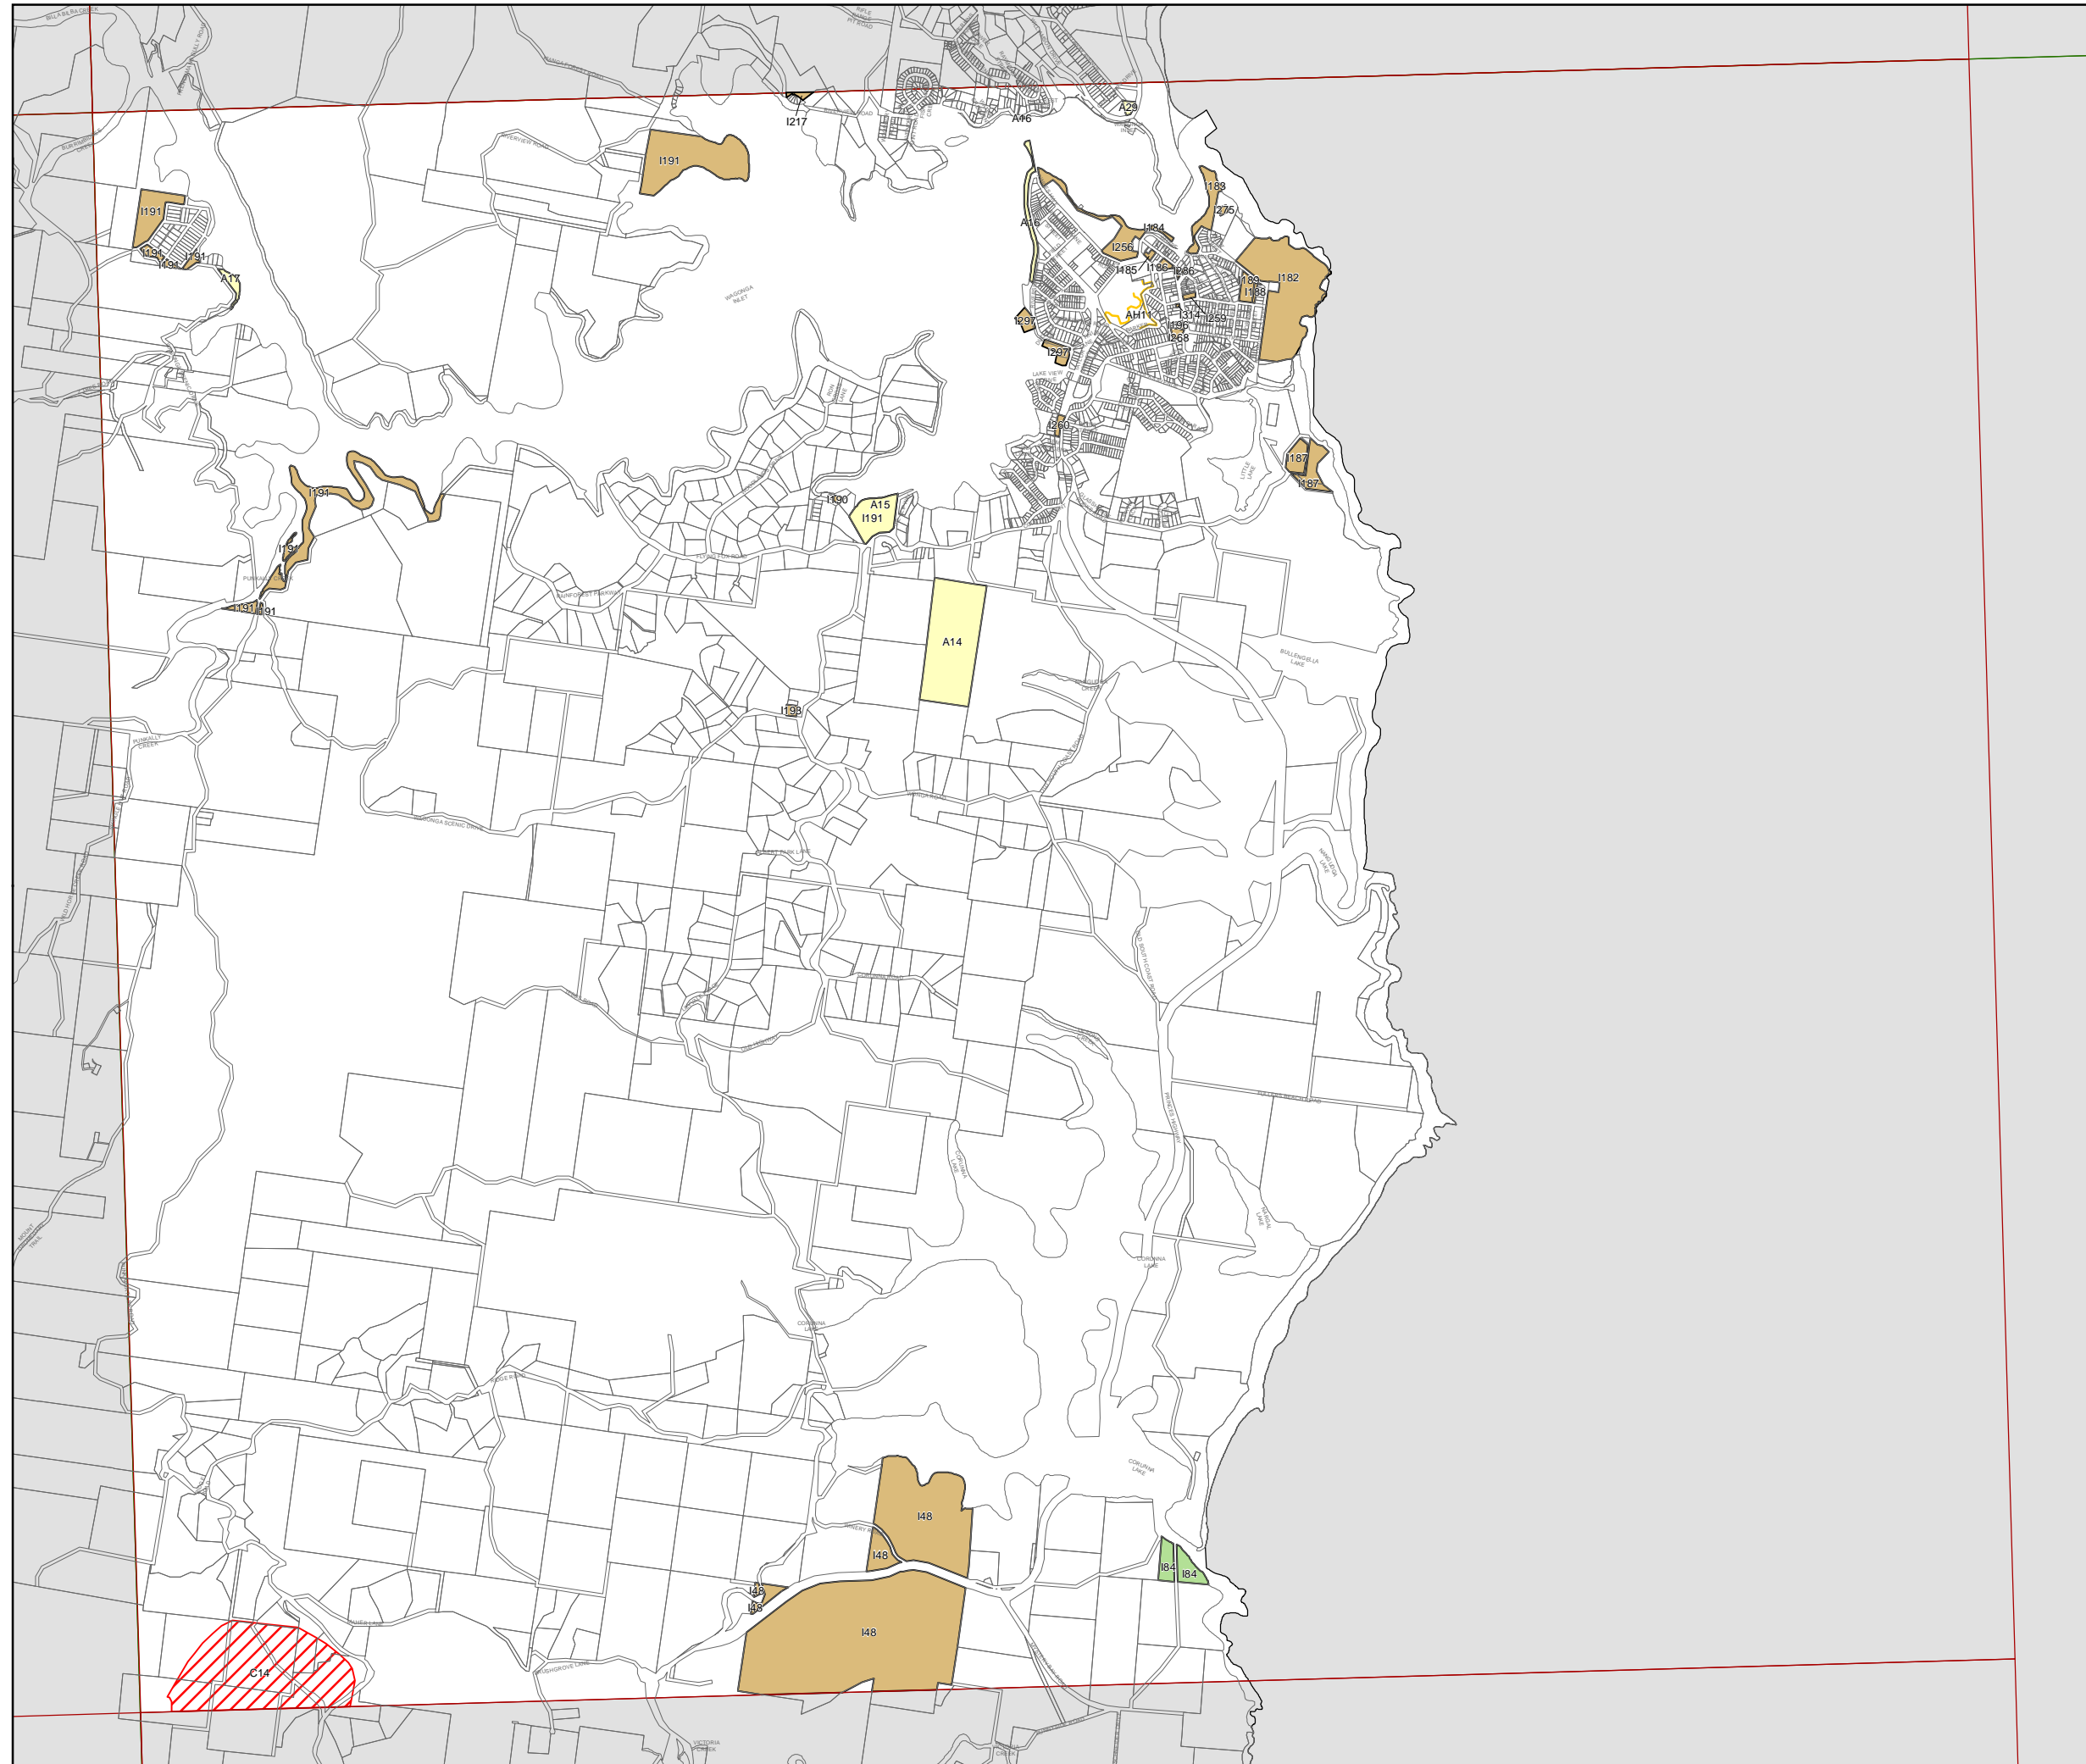

Heritage Map - Sheet HER_014A

Heritage

-  Conservation area - General
-  Aboriginal Place of Heritage Significance
-  Item - General
-  Item - Aboriginal
-  Item - Archaeological
-  Item - Landscape

Cadastre

 Cadastre 30/06/2011 © Eurobodalla Shire Council

1:40,000 @ A3