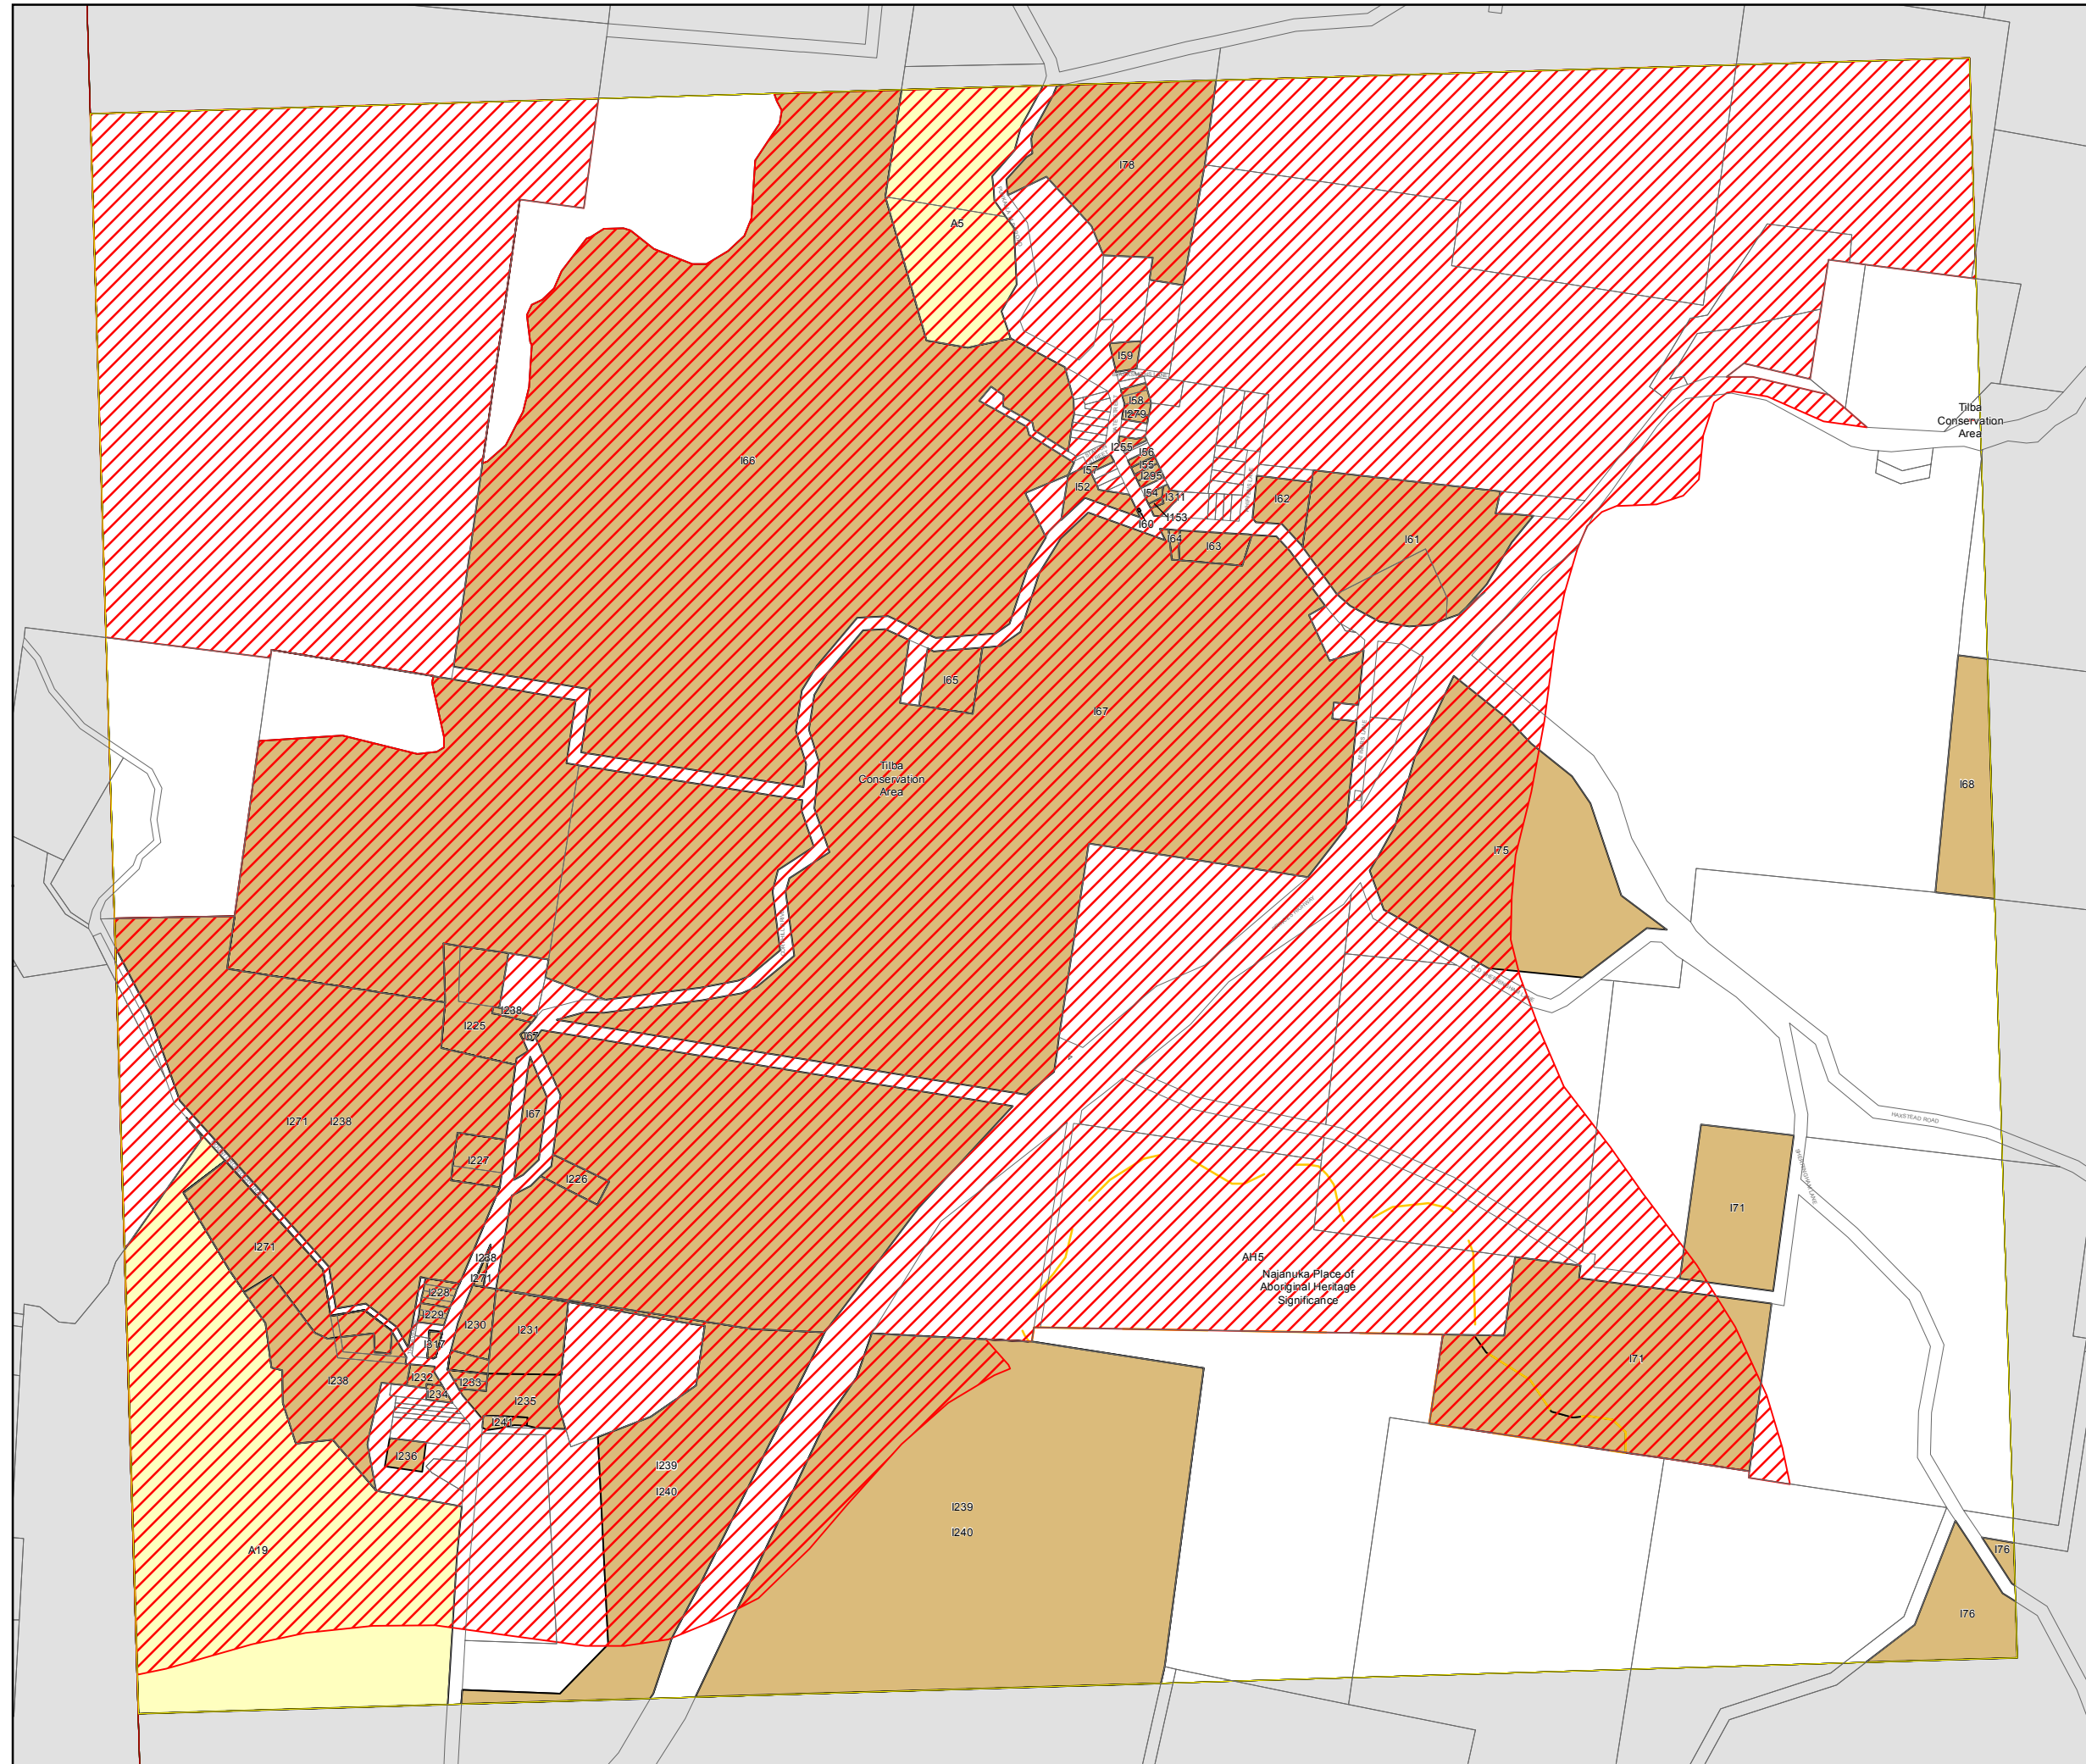

Eurobodalla Local Environmental Plan 2012

Heritage Map - Sheet HER_014BA

Heritage

-  Conservation area - General
-  Conservation area - Aboriginal
-  Item - General
-  Item - Aboriginal
-  Item - Archaeological
-  Item - Landscape

Cadastre

 Cadastre 30/06/2011 © Eurobodalla Shire Council

0 155 310 Metres

1:10,000 @ A3

Projection: GDA 1994
MGA Zone 56

Map identification number: 2750_COM_HER_014BA_010_20160108