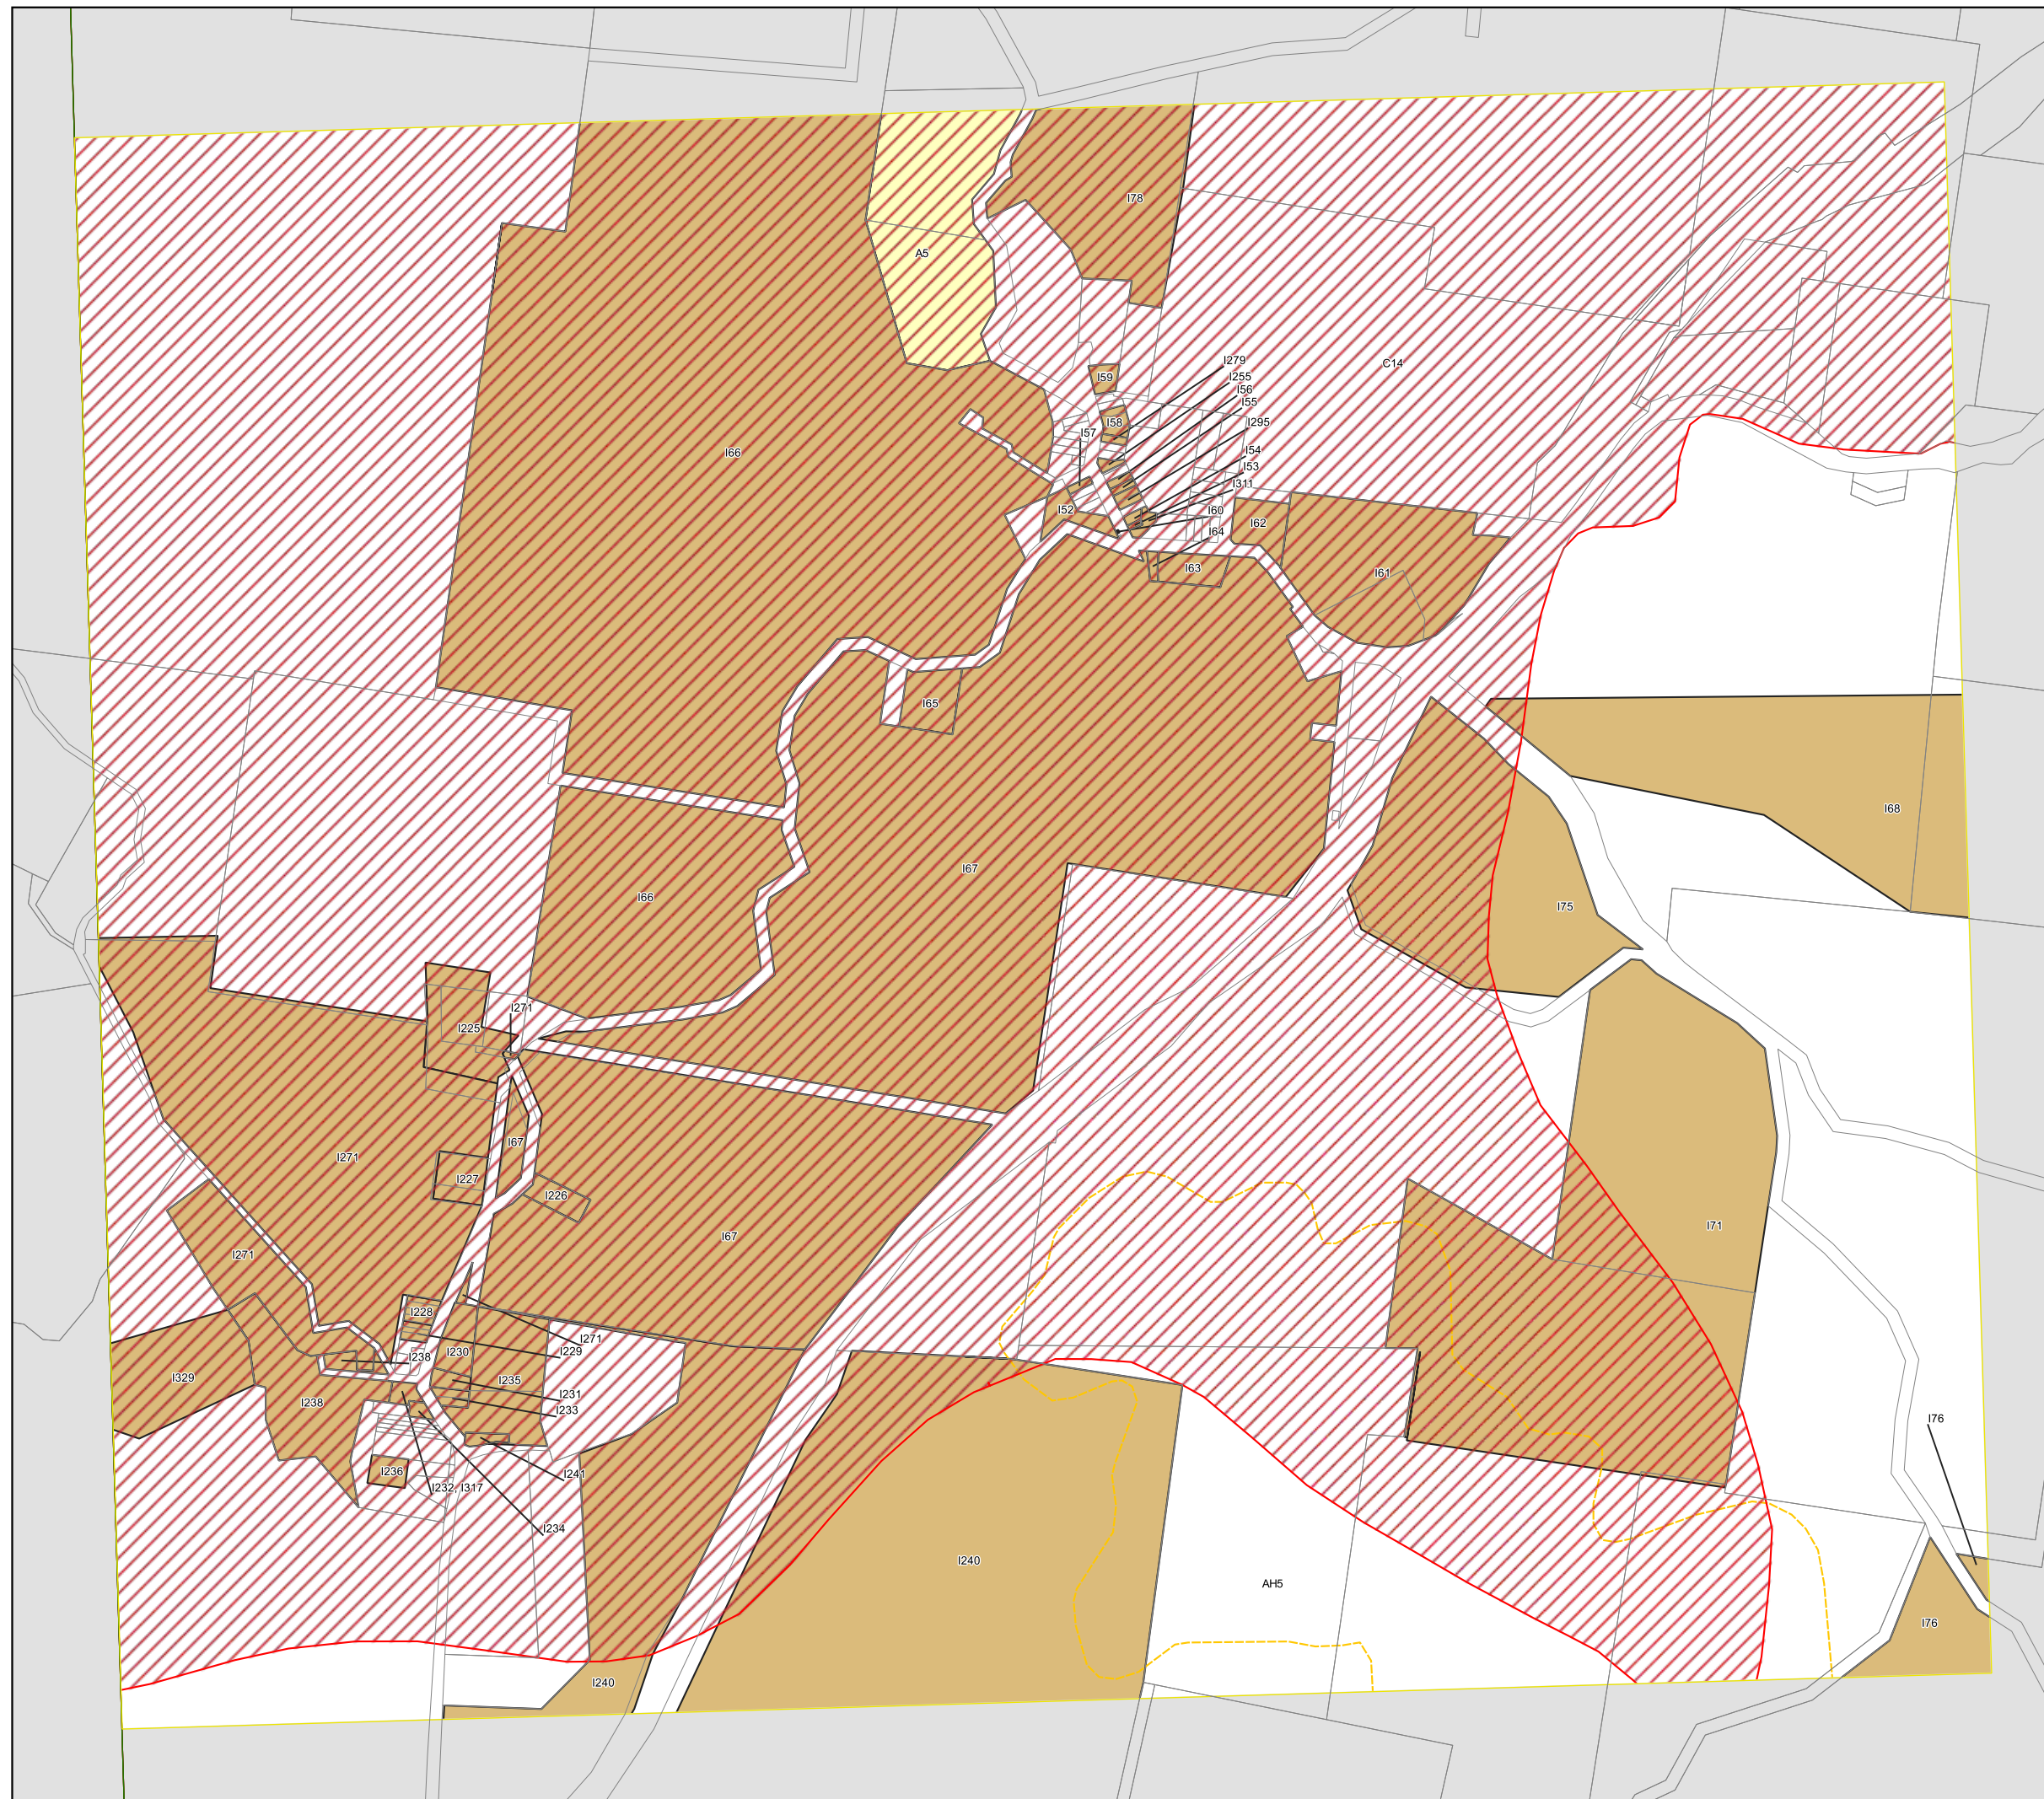

# Eurobodalla Local Environmental Plan 2012

## Heritage Map - Sheet HER\_014BA

### Heritage

-  Conservation area - General
-  Aboriginal Place of Heritage Significance
-  Item - General
-  Item - Aboriginal
-  Item - Archaeological
-  Item - Landscape

### Cadastre

 Cadastre 12/05/2015 © Eurobodalla Shire Council

Projection GDA 1994  
MGA Zone 56  
Scale 1:10,000 @A3