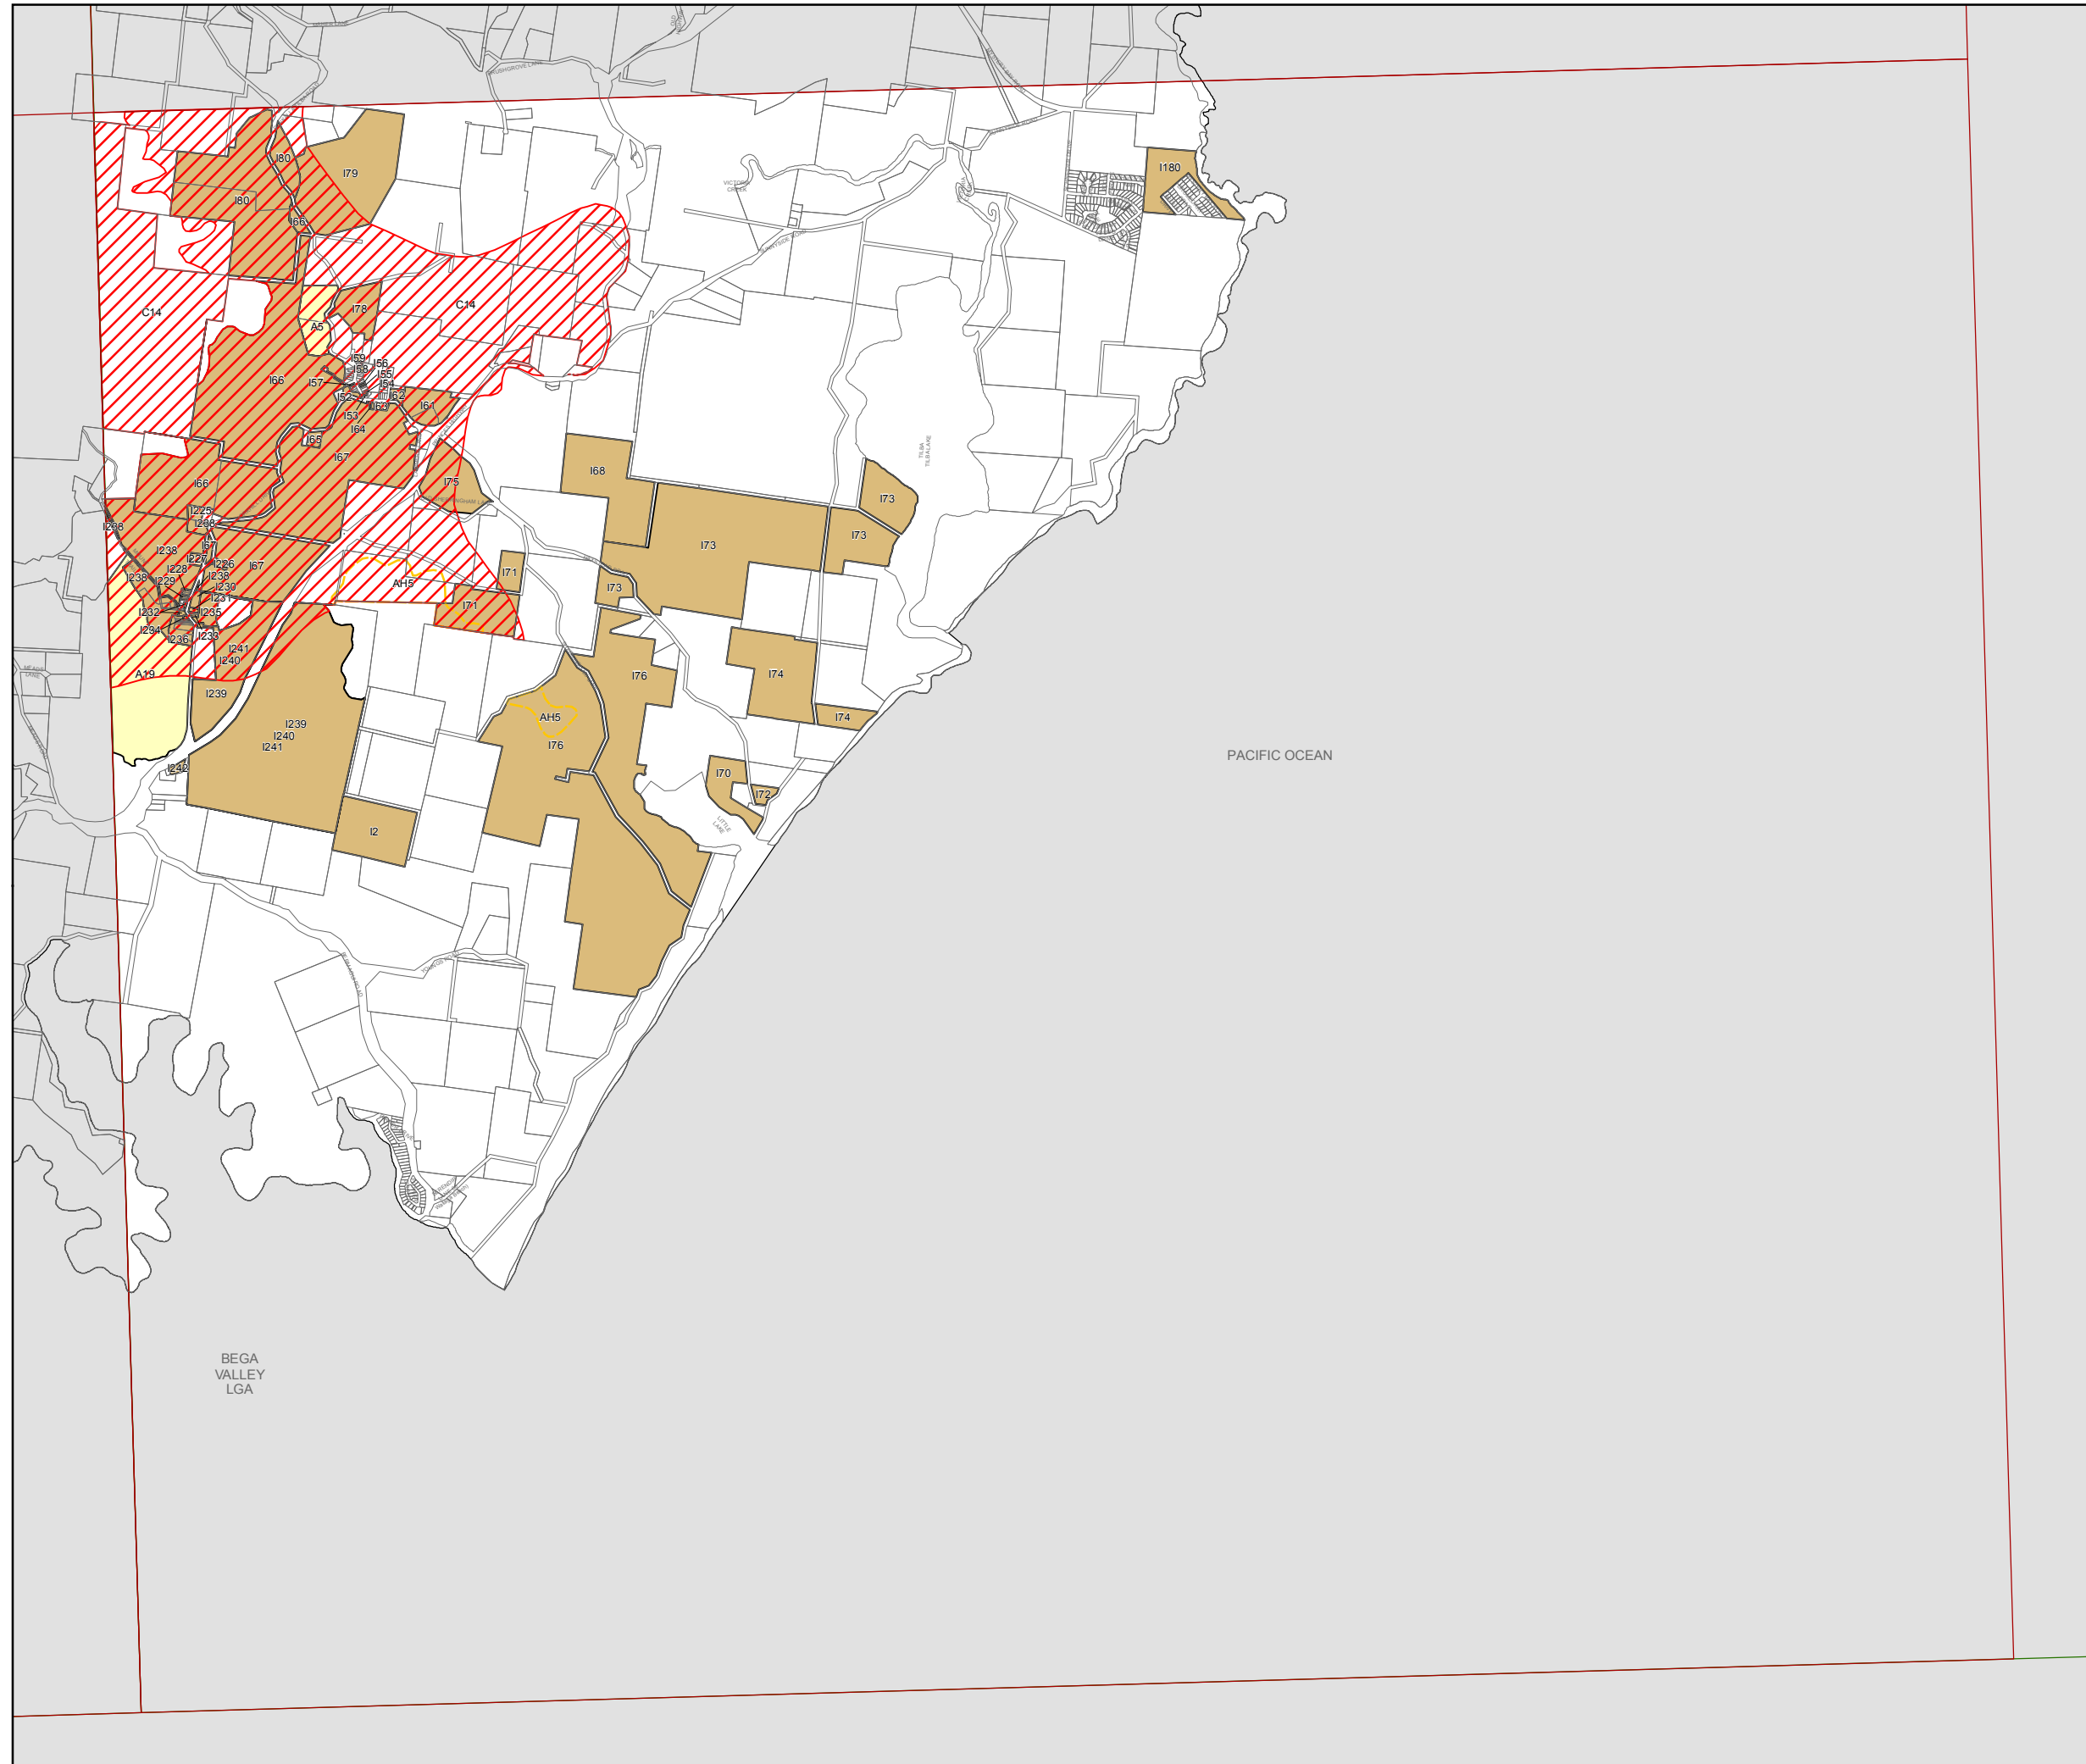

**Heritage**

-  Conservation area - General
-  Conservation area - Aboriginal
-  Item - General
-  Item - Aboriginal
-  Item - Archaeological
-  Item - Landscape

**Cadastre**

 Cadastre 30/06/2011 © Eurobodalla Shire Council

Projection: GDA 1994  
 MGA Zone 56