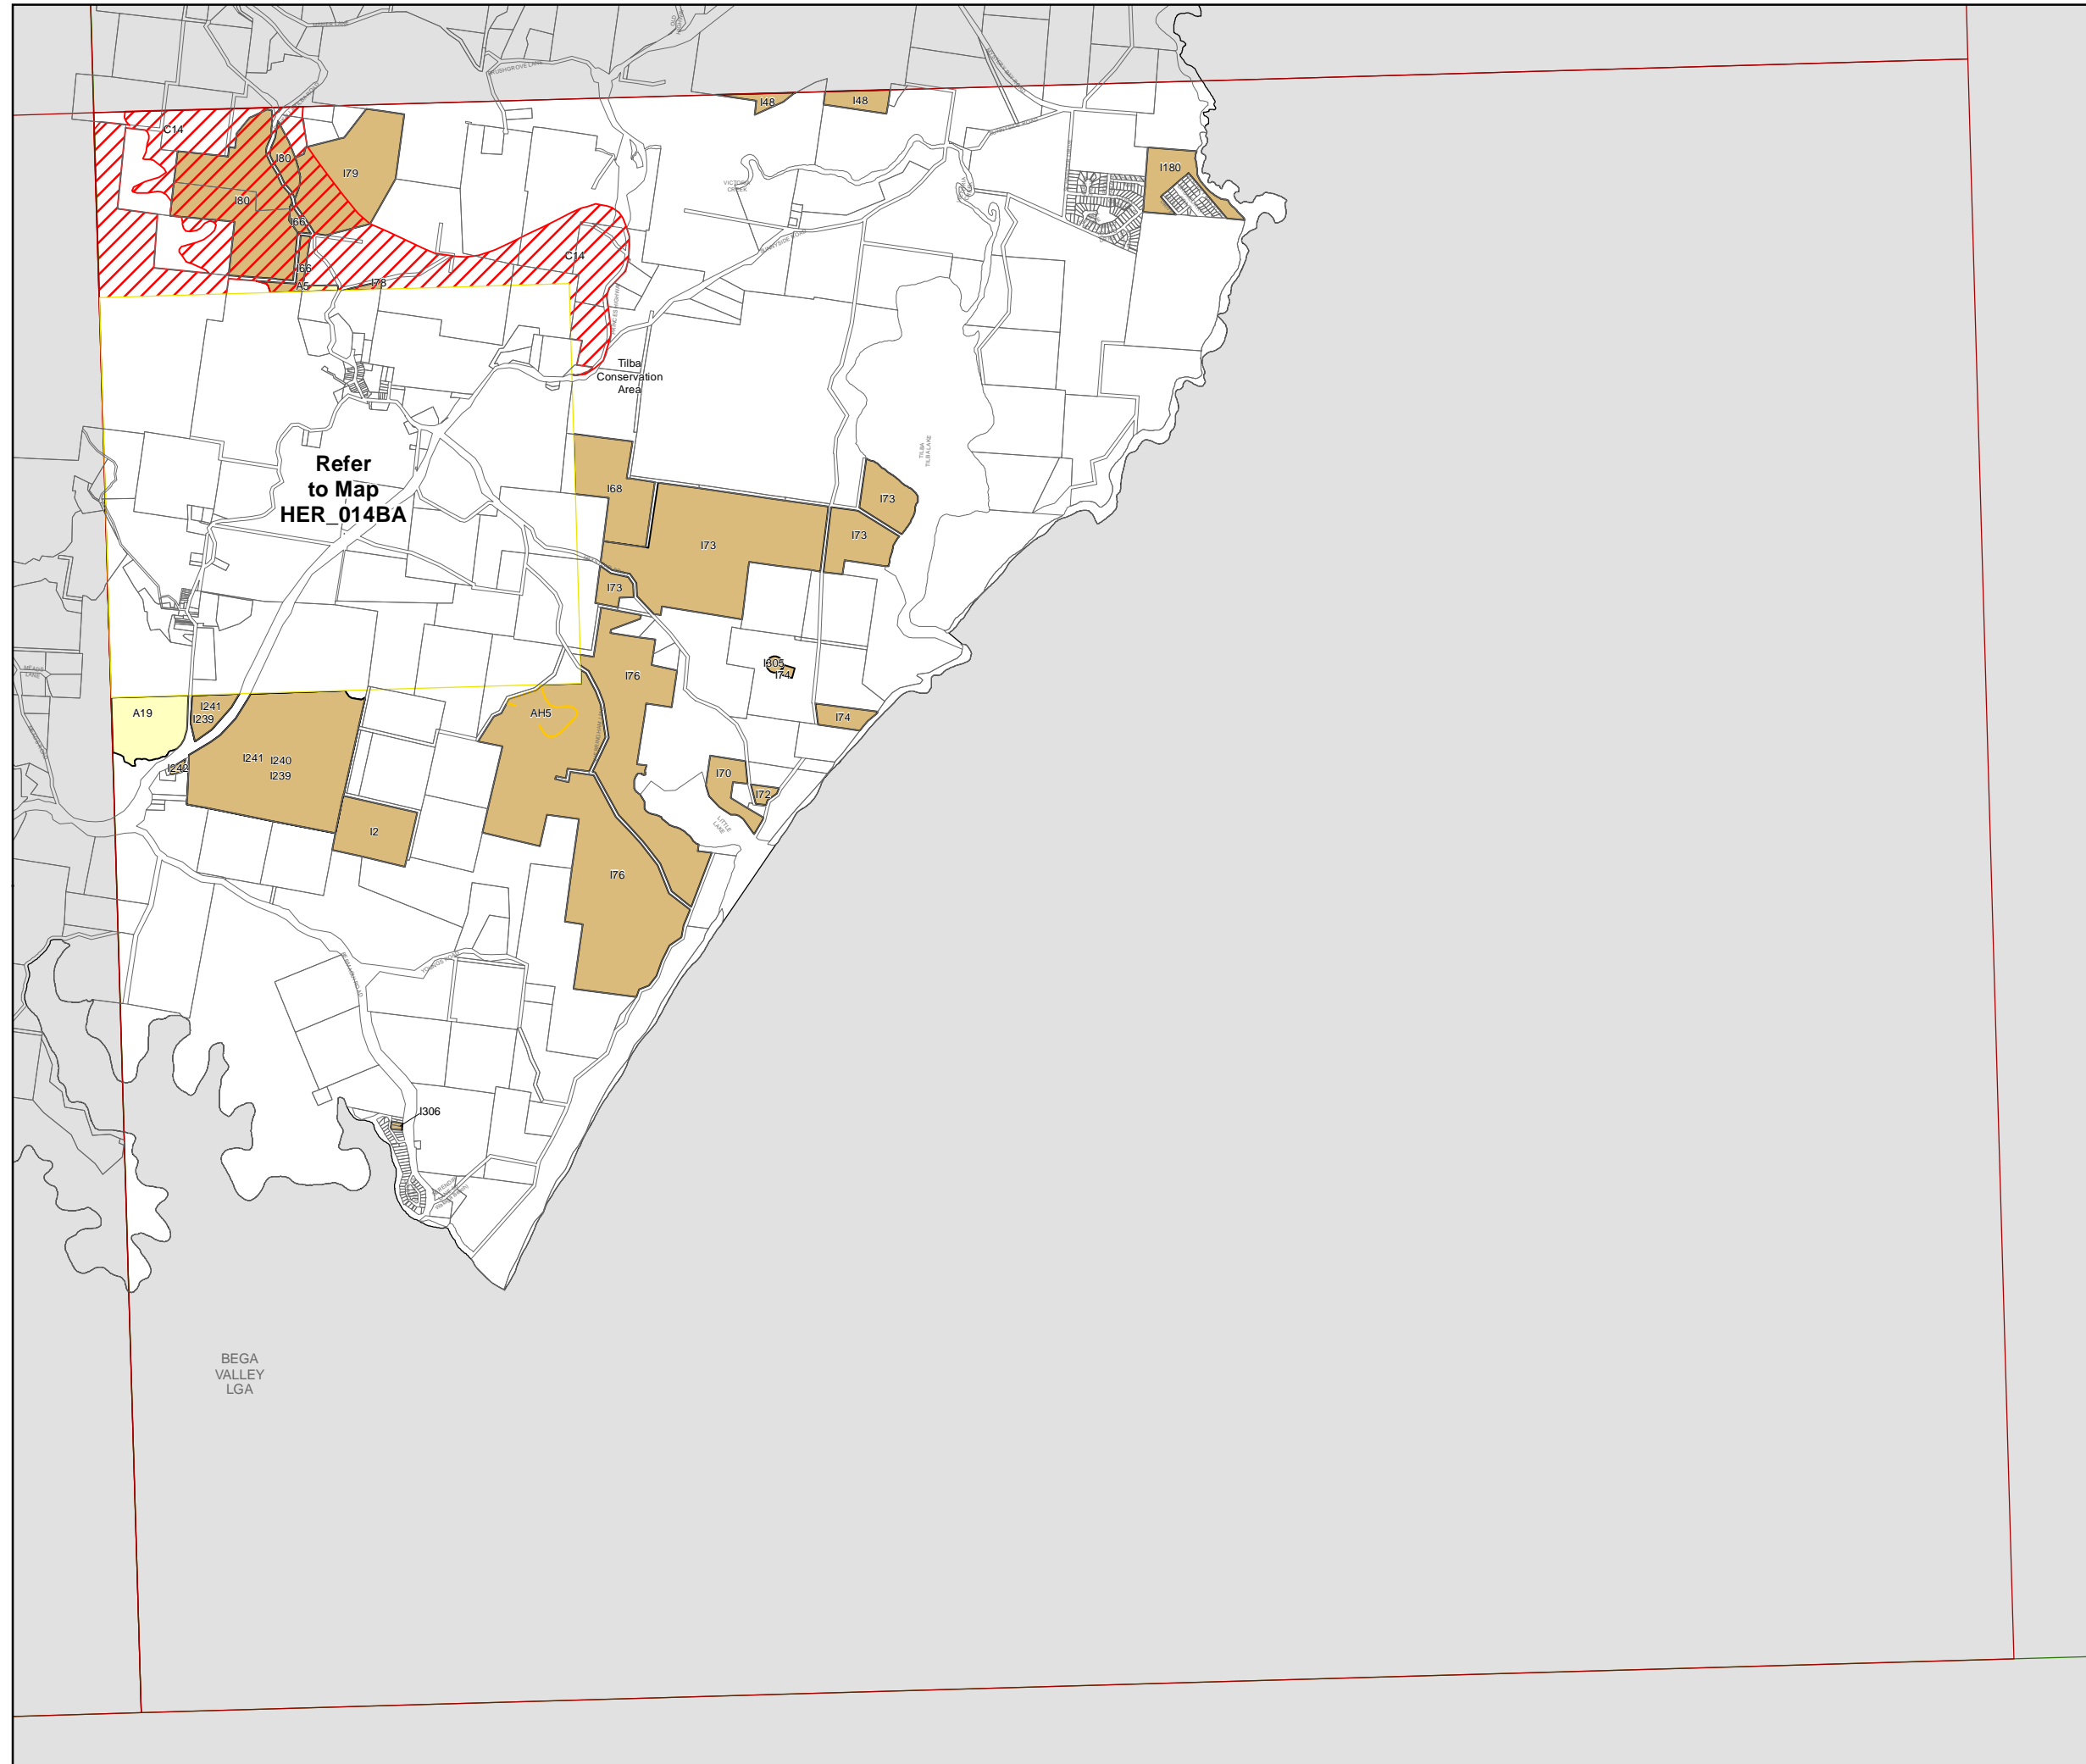

Eurobodalla Local Environmental Plan 2012

Heritage Map - Sheet HER_014B

Heritage

-  Conservation area - General
-  Aboriginal Place of Heritage Significance
-  Item - General
-  Item - Aboriginal
-  Item - Archaeological
-  Item - Landscape

Cadastre

-  Cadastre 30/06/2011 © Eurobodalla Shire Council

0 500 1,000 1,500 Metres

1:40,000 @ A3

Projection: GDA 1994
MGA Zone 56

Map identification number:
2750_COM_HER_014B_040_20140908