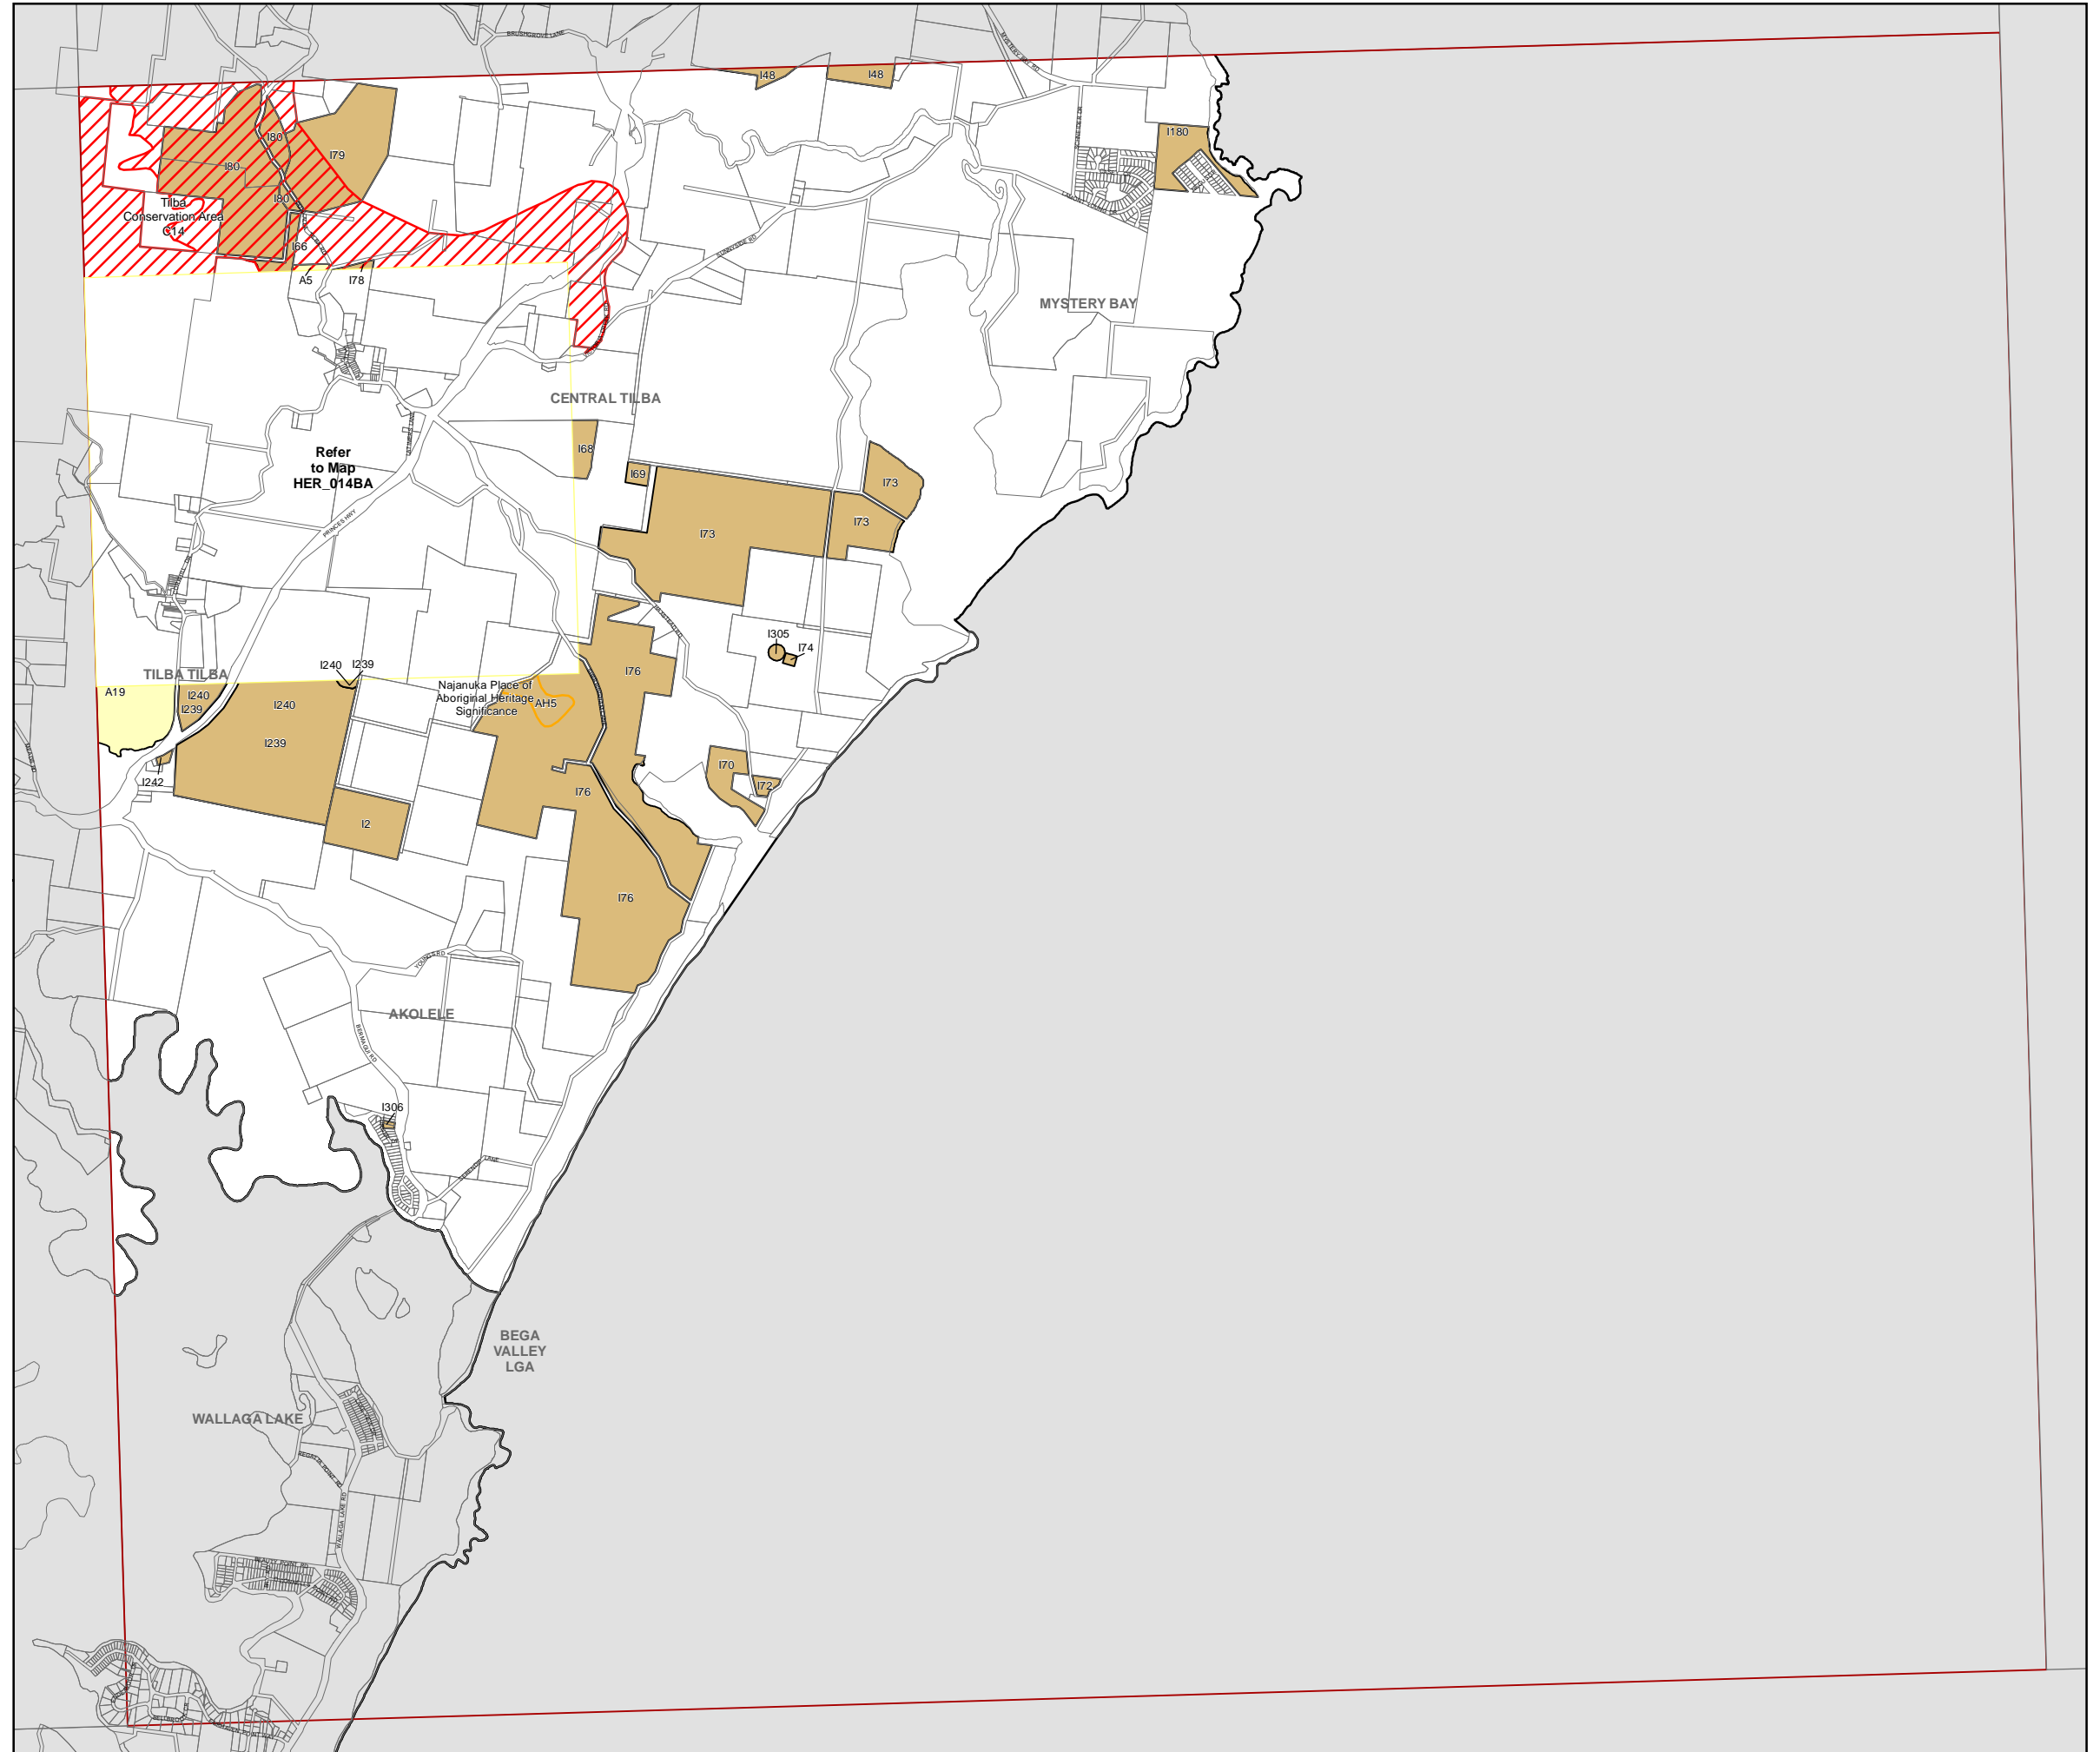

# Eurobodalla Local Environmental Plan 2012

## Heritage Map - Sheet HER\_014B

### Heritage

-  Conservation Area - General
-  Conservation Area - Aboriginal
-  Item - General
-  Item - Aboriginal
-  Item - Archaeological
-  Item - Landscape

### Cadastre

-  Cadastre 09/02/2018 © Eurobodalla Shire Council

0 250 500 1,000 Metres

Scale: 1:40,000 @ A3

Projection: GDA 1994  
Zone 56

Map Identification Number:  
2750\_COM\_HER\_014B\_040\_20180125