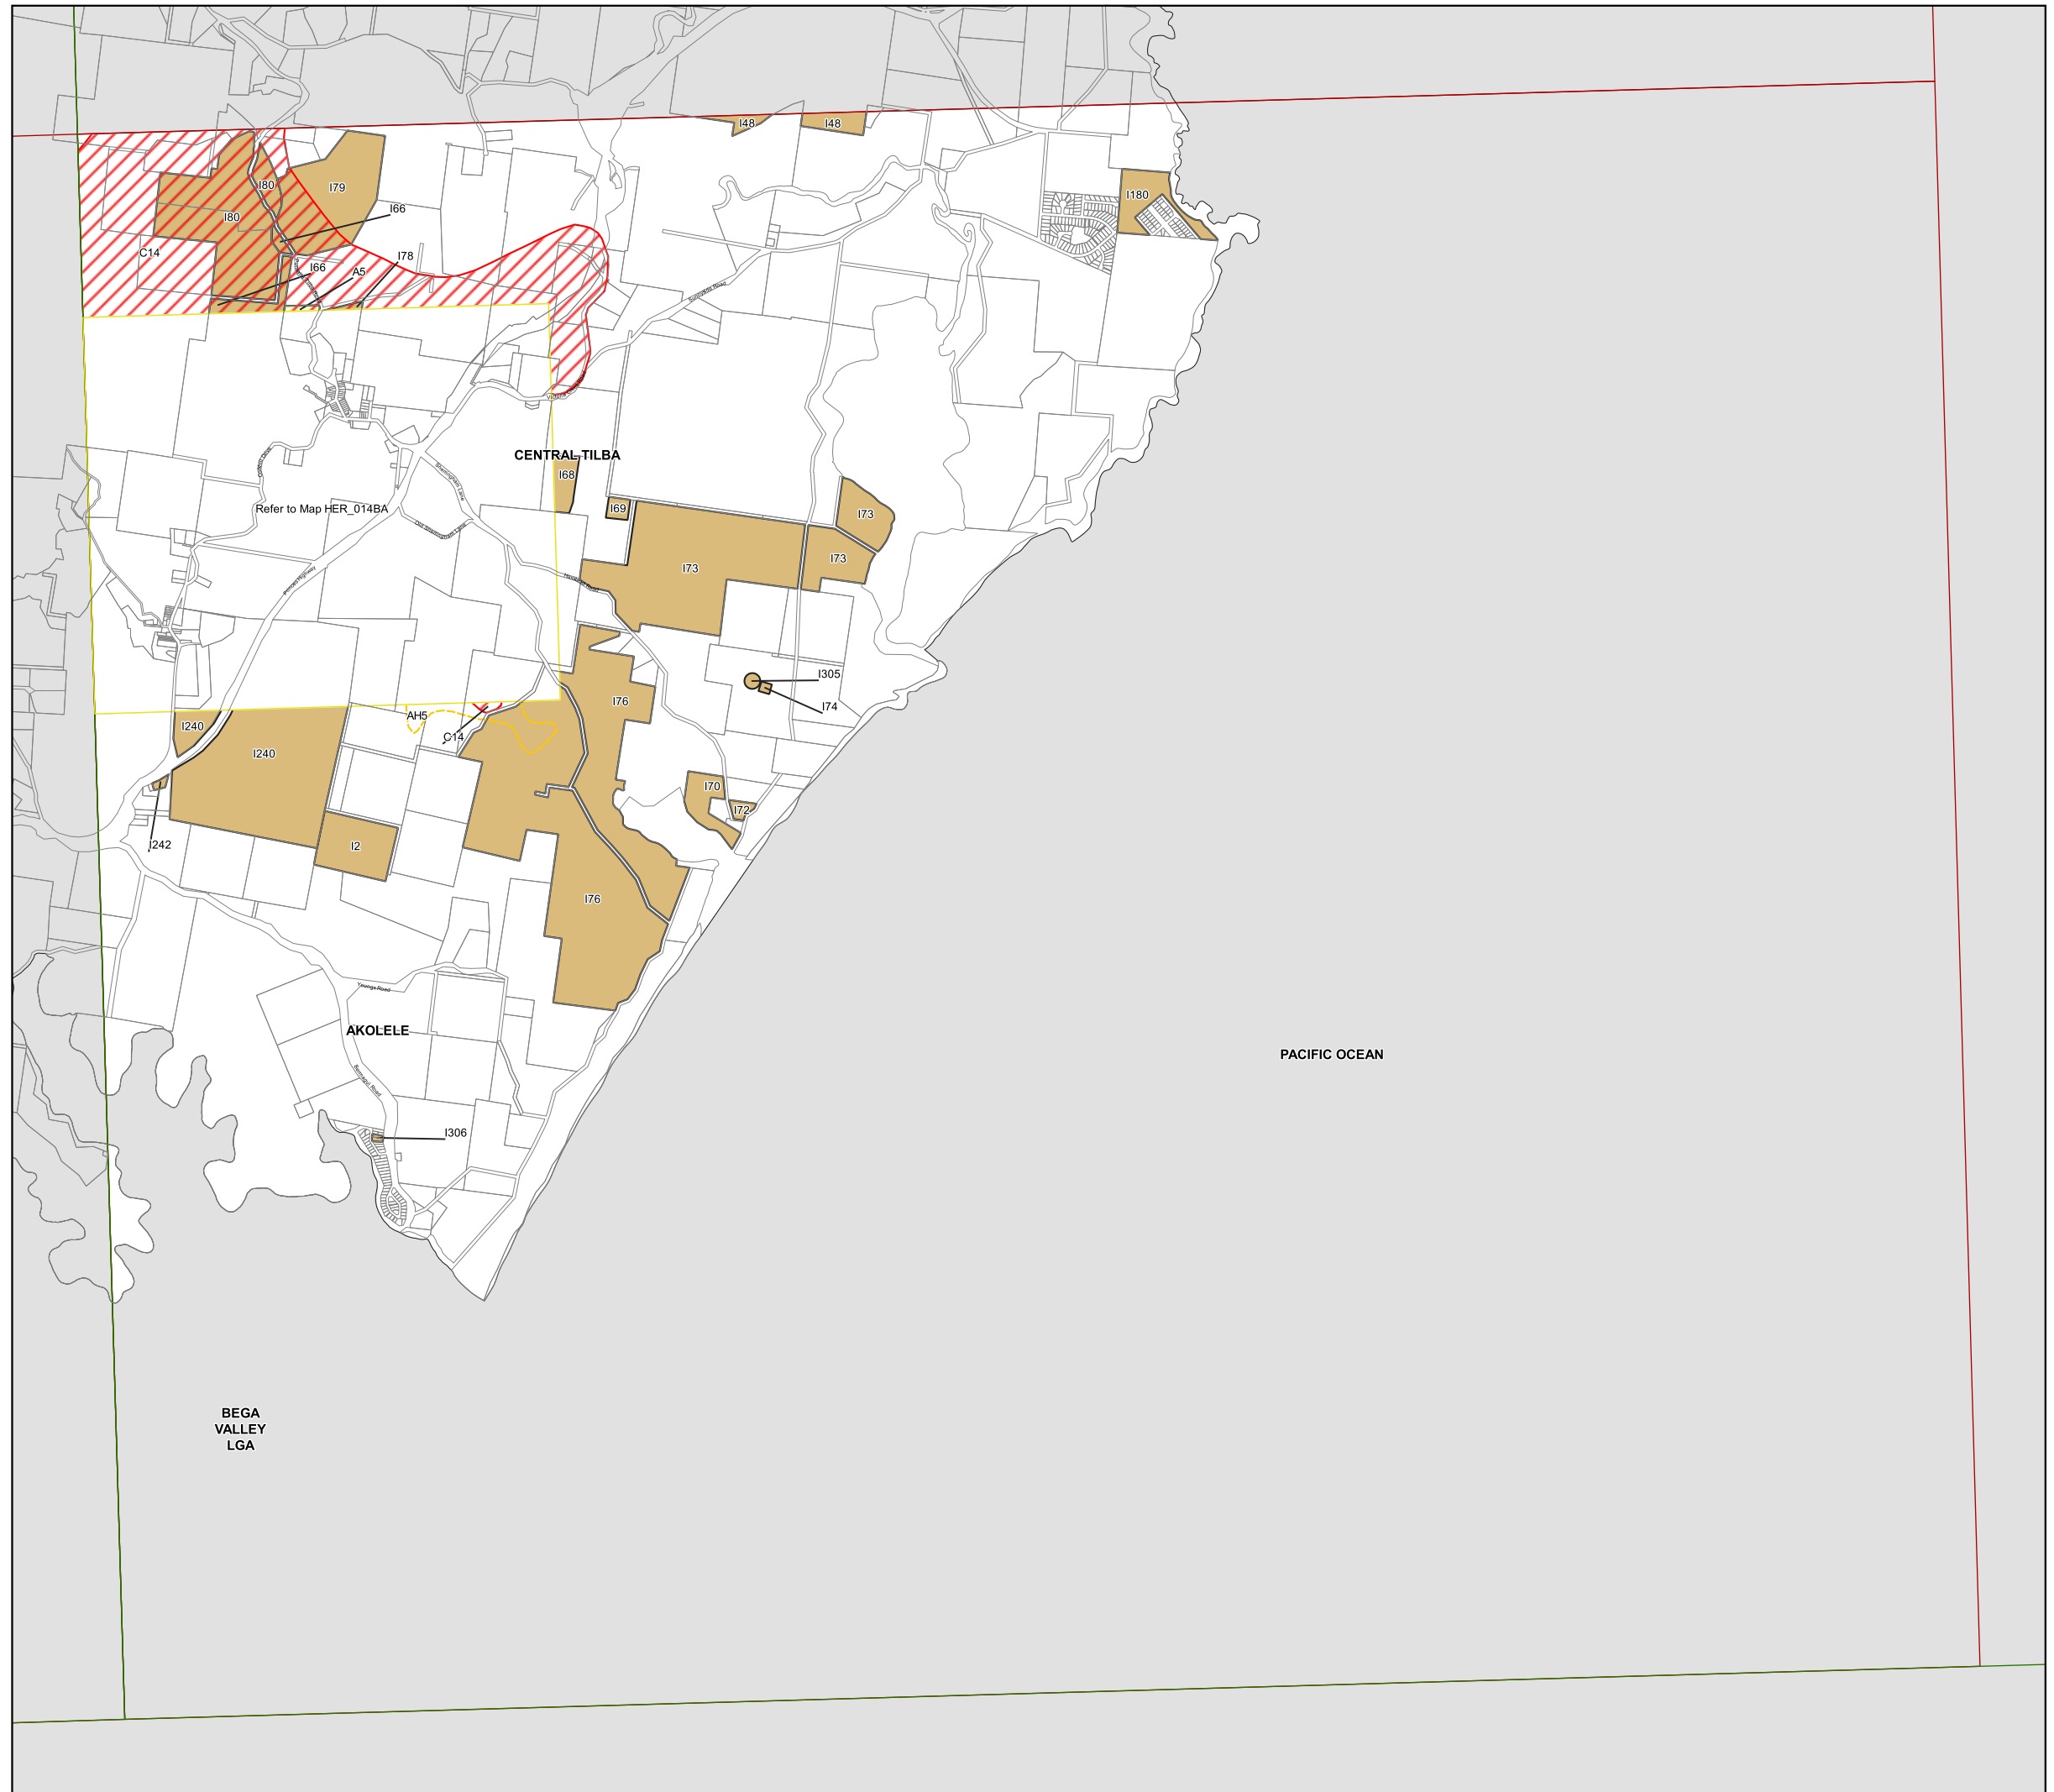

Eurobodalla Local Environmental Plan 2012

Heritage Map - Sheet HER_014B

Heritage

-  Conservation area - General
-  Aboriginal Place of Heritage Significance
-  Item - General
-  Item - Aboriginal
-  Item - Archaeological
-  Item - Landscape

Cadastre

-  Cadastre 12/05/2015 © Eurobodalla Shire Council

Projection GDA 1994
MGA Zone 56
Scale 1:40,000 @A3