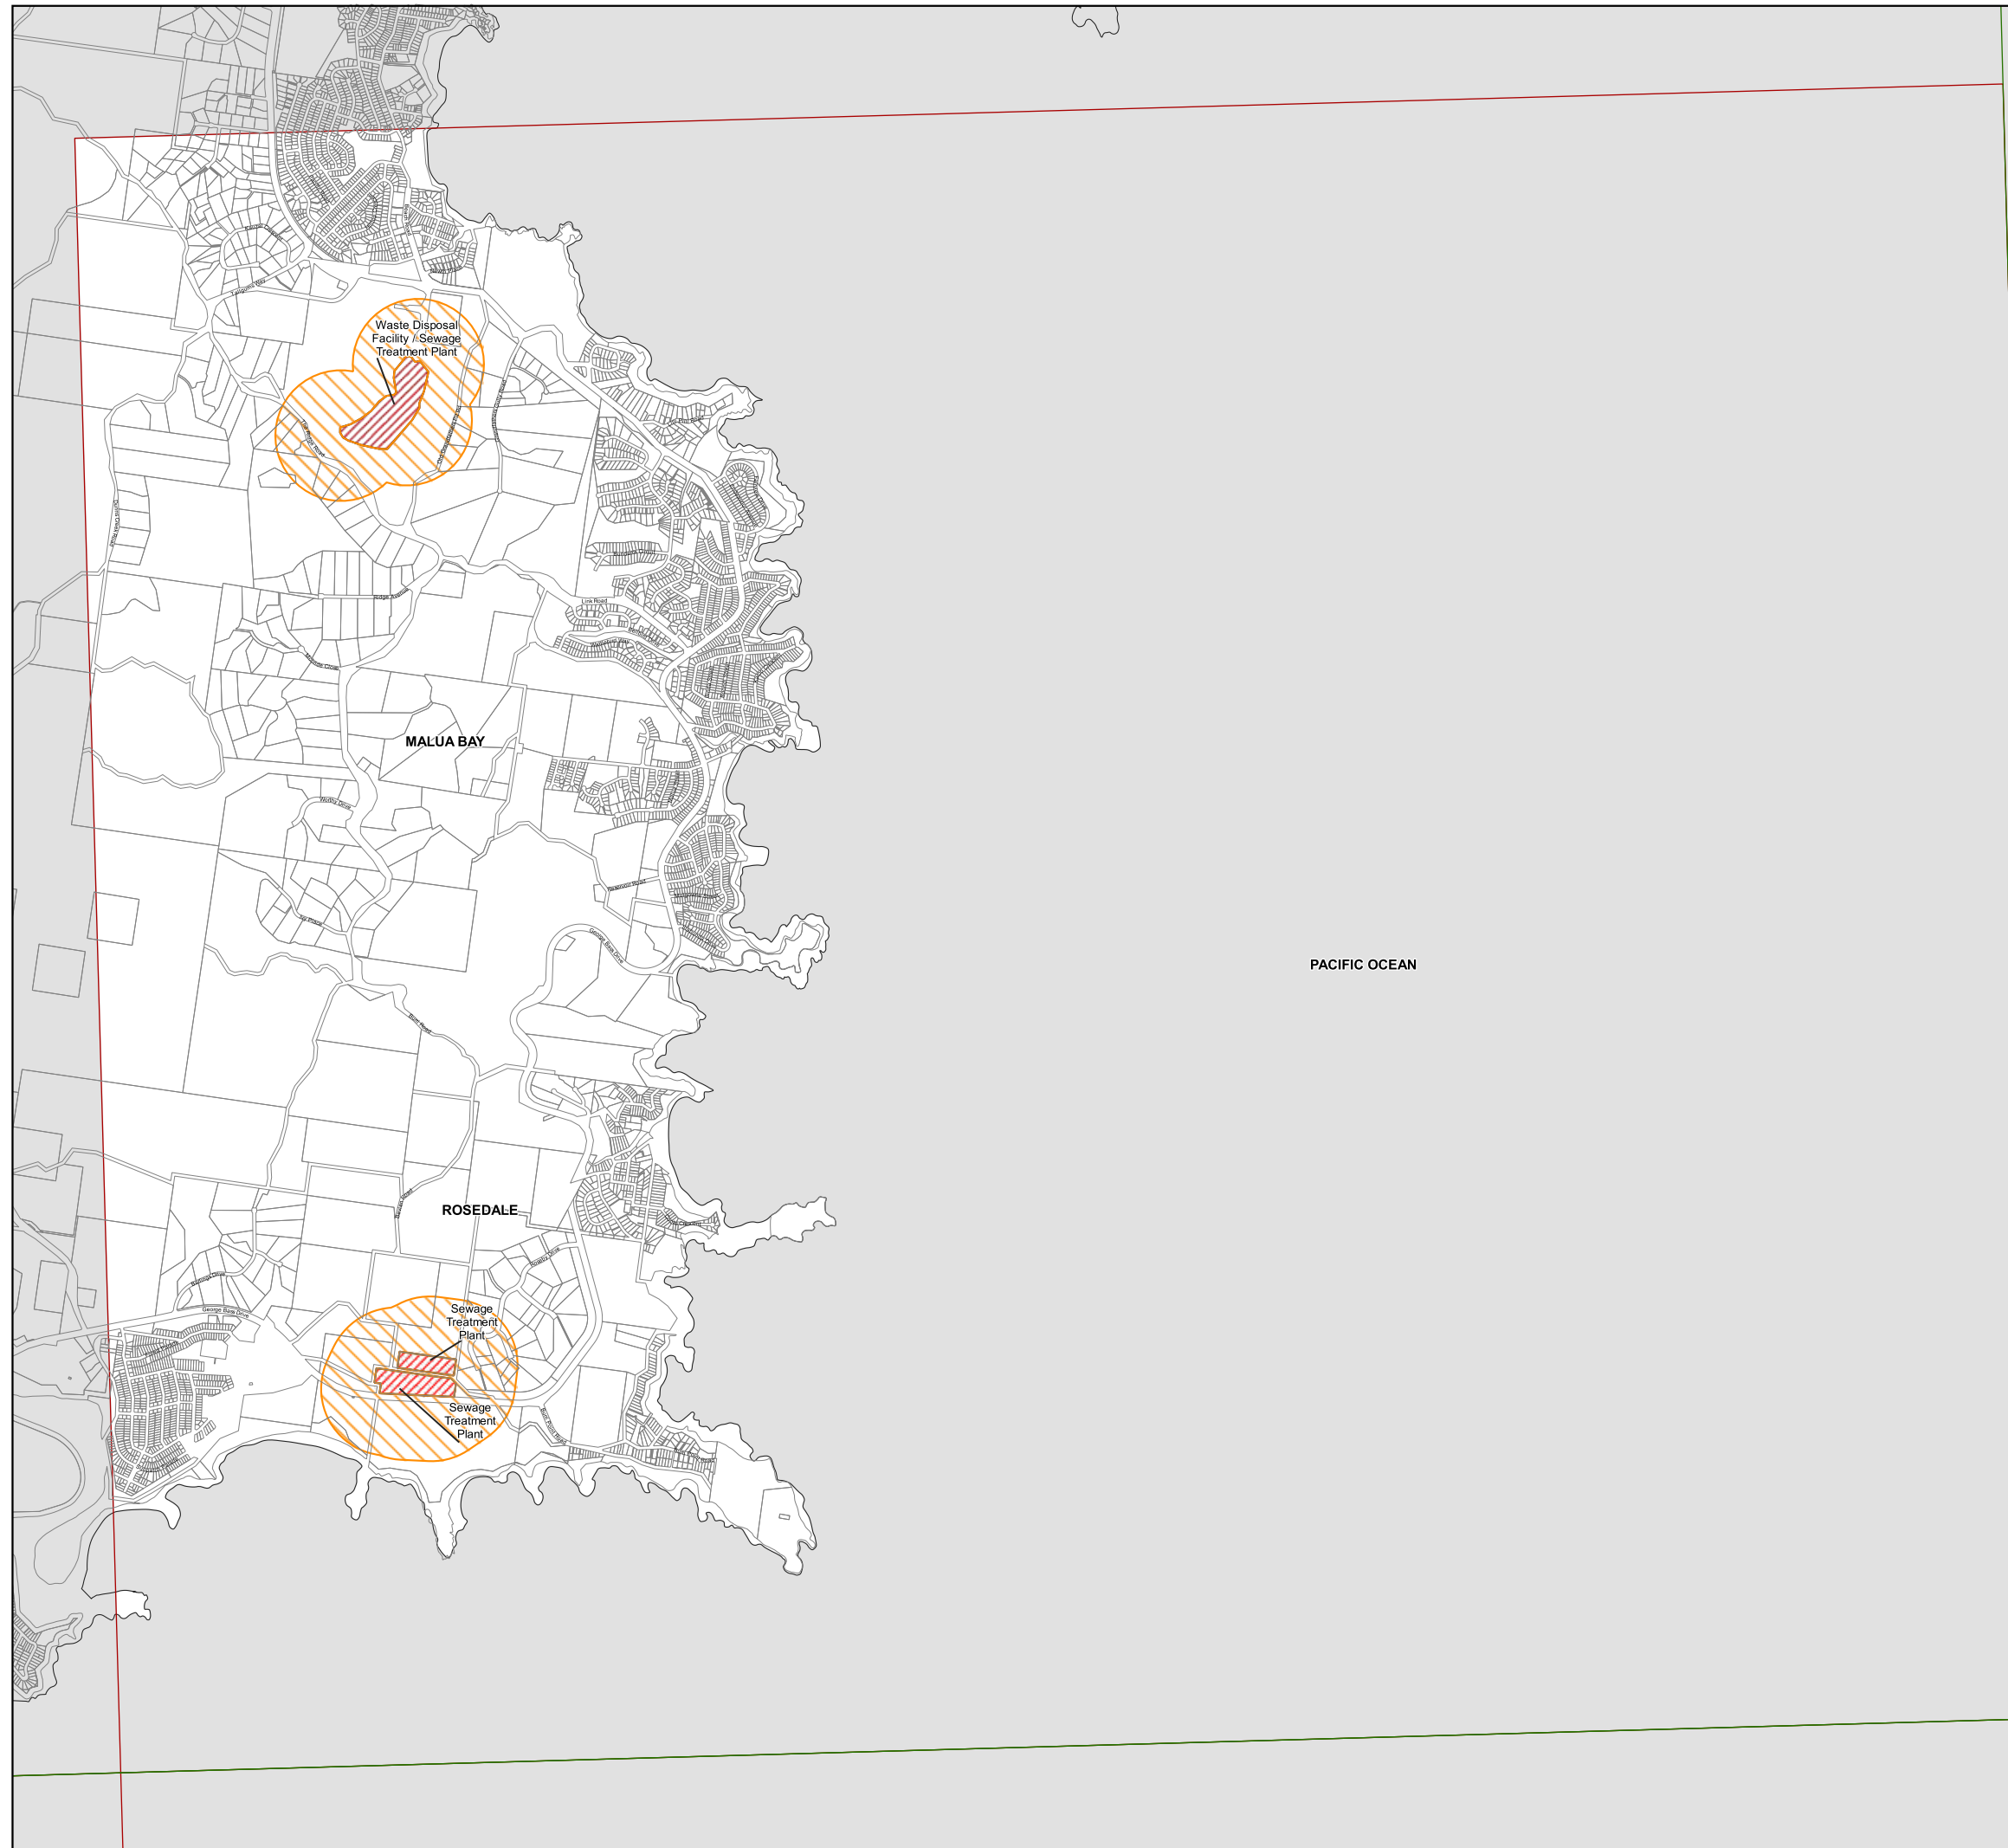

Eurobodalla Local Environmental Plan 2012

Public Infrastructure Buffer Map - Sheet INF_011D

-  Public Infrastructure
-  Buffer

Cadastre
 Cadastre 12/05/2015 © Eurobodalla Shire Council

Projection GDA 1994
 MGA Zone 56
 Scale 1:40,000 @A3