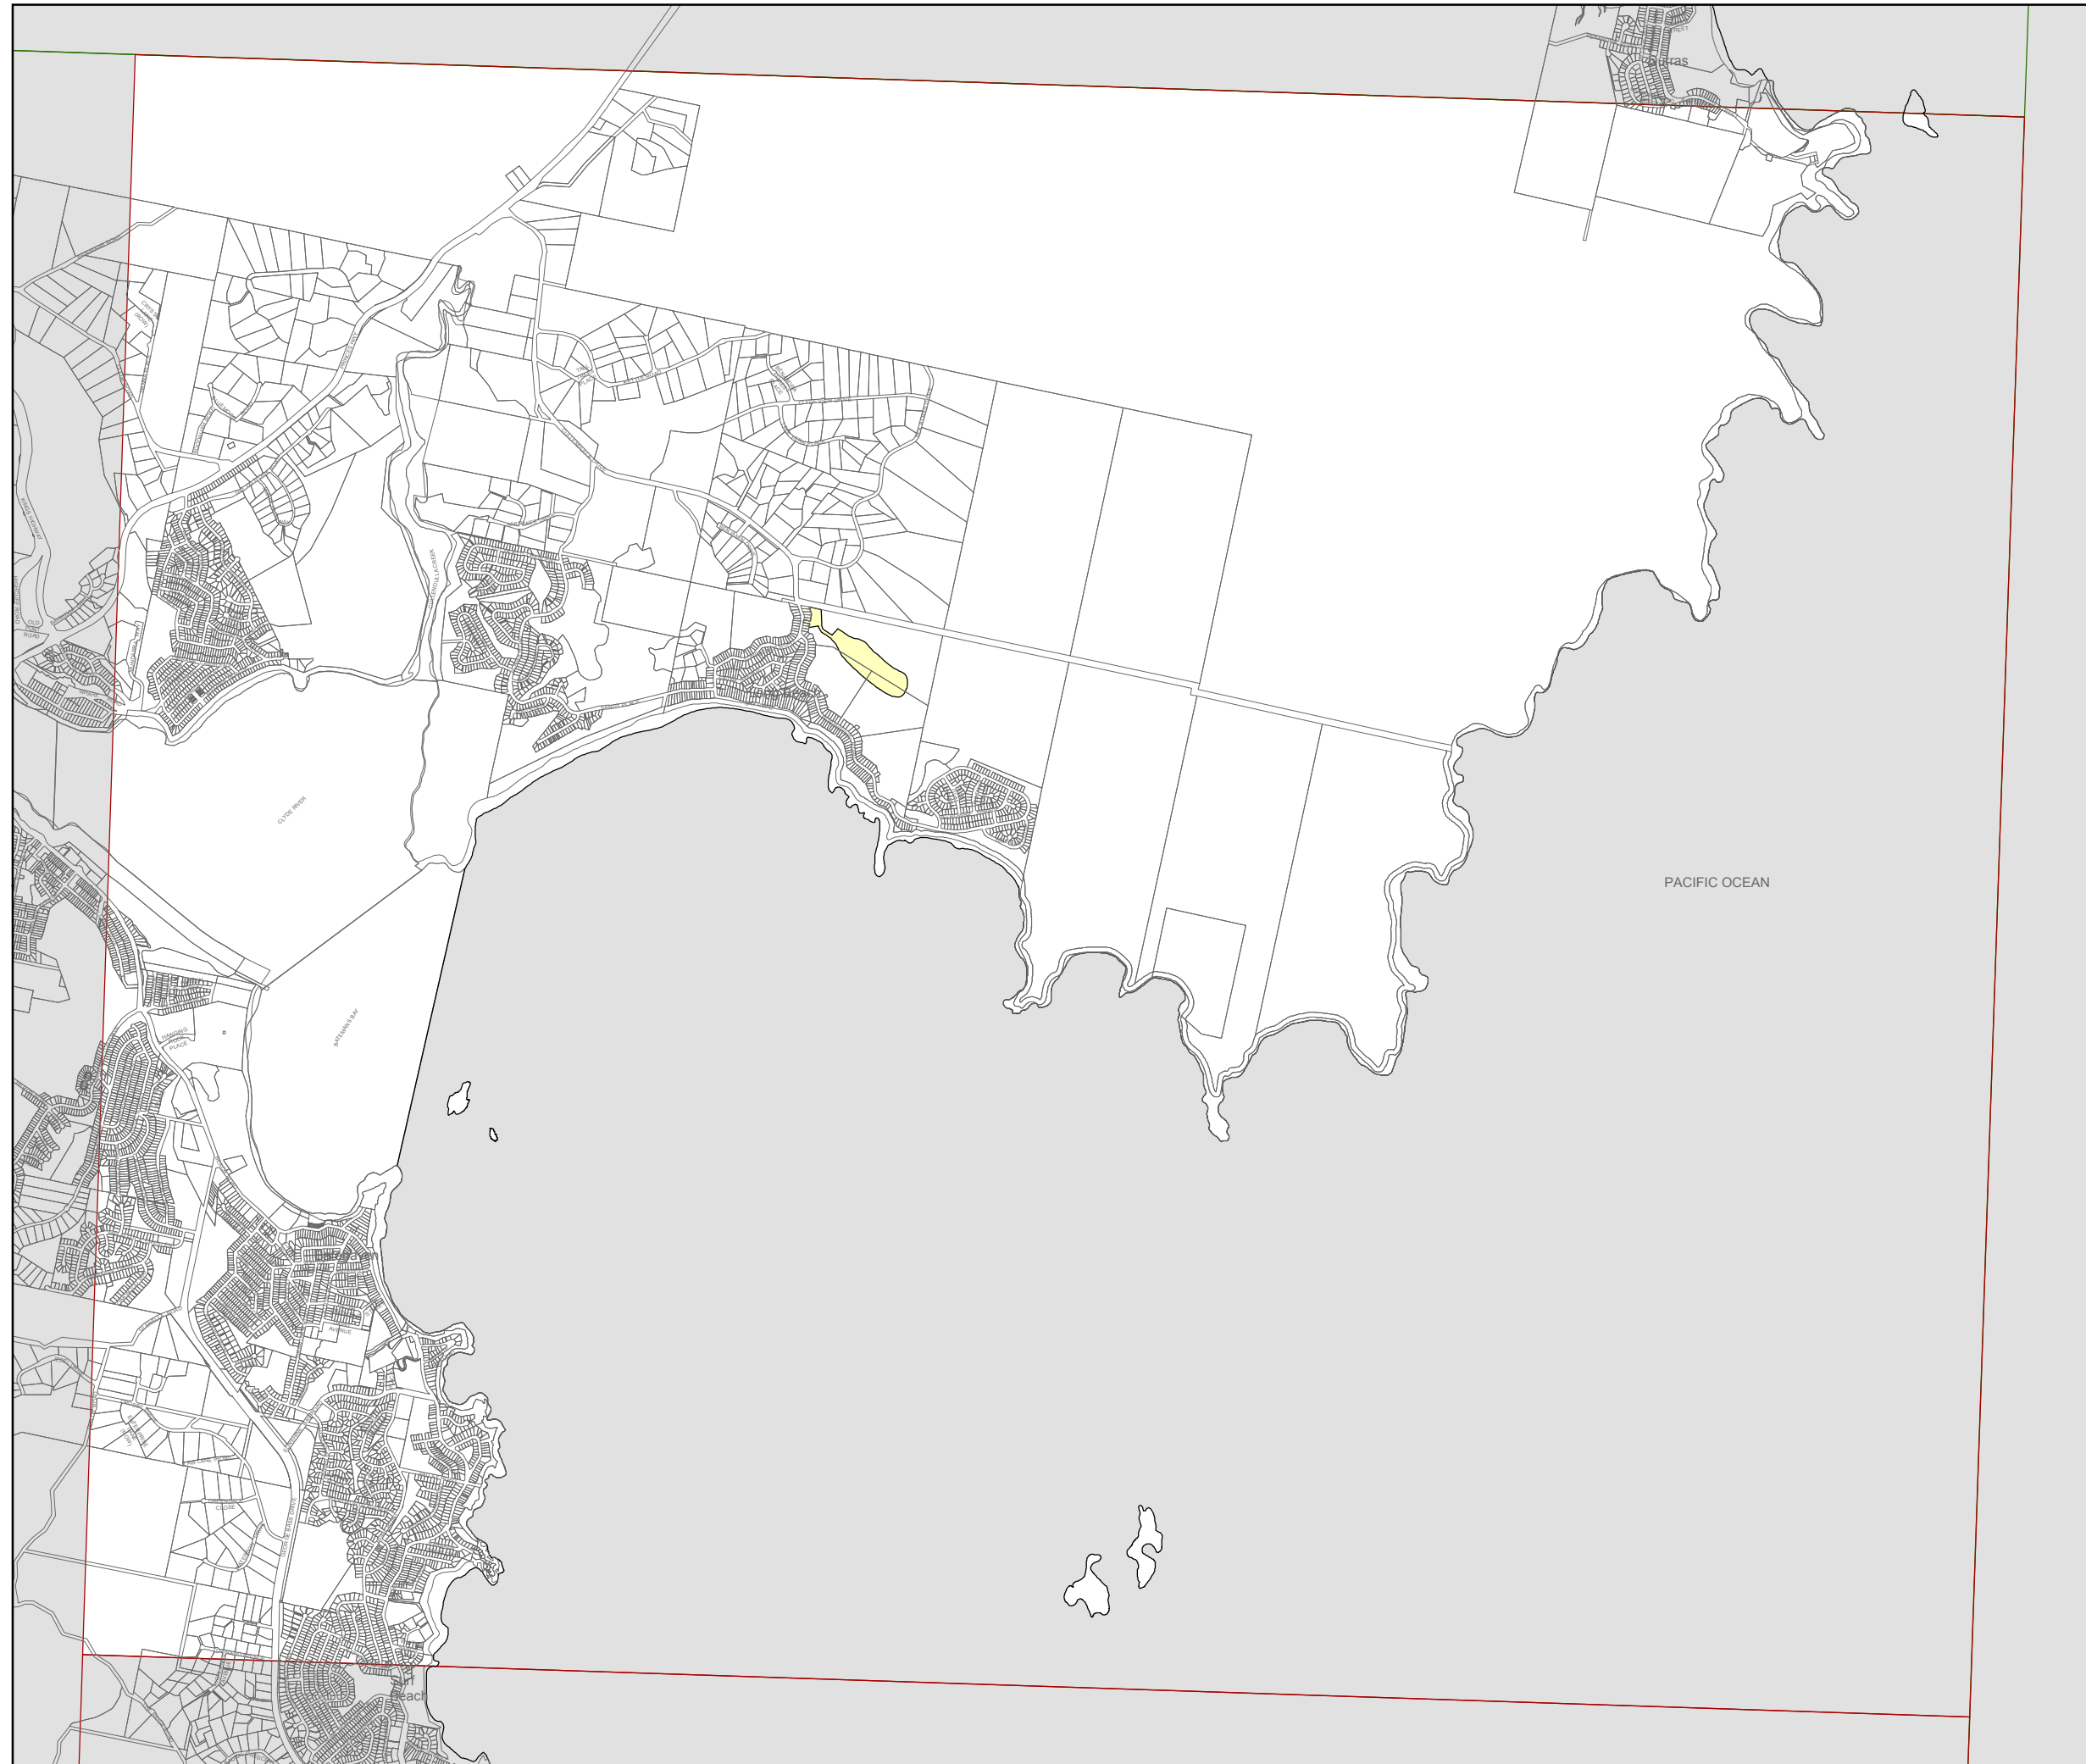

**Eurobodalla Local
Environmental
Plan 2012**

**Land Release Area Map -
Sheet LRE_011C**

Land Release Area

 Land Release Area

Cadastre

 Cadastre 30/06/2011 © Eurobodalla Shire Council

0 400 800 1,200 1,600
Metres

Scale: 1:40,000 @ A3

Projection: GDA 1994
MGA Zone 55

Map identification number: 2750_COM_LRE_011C_040_20120501