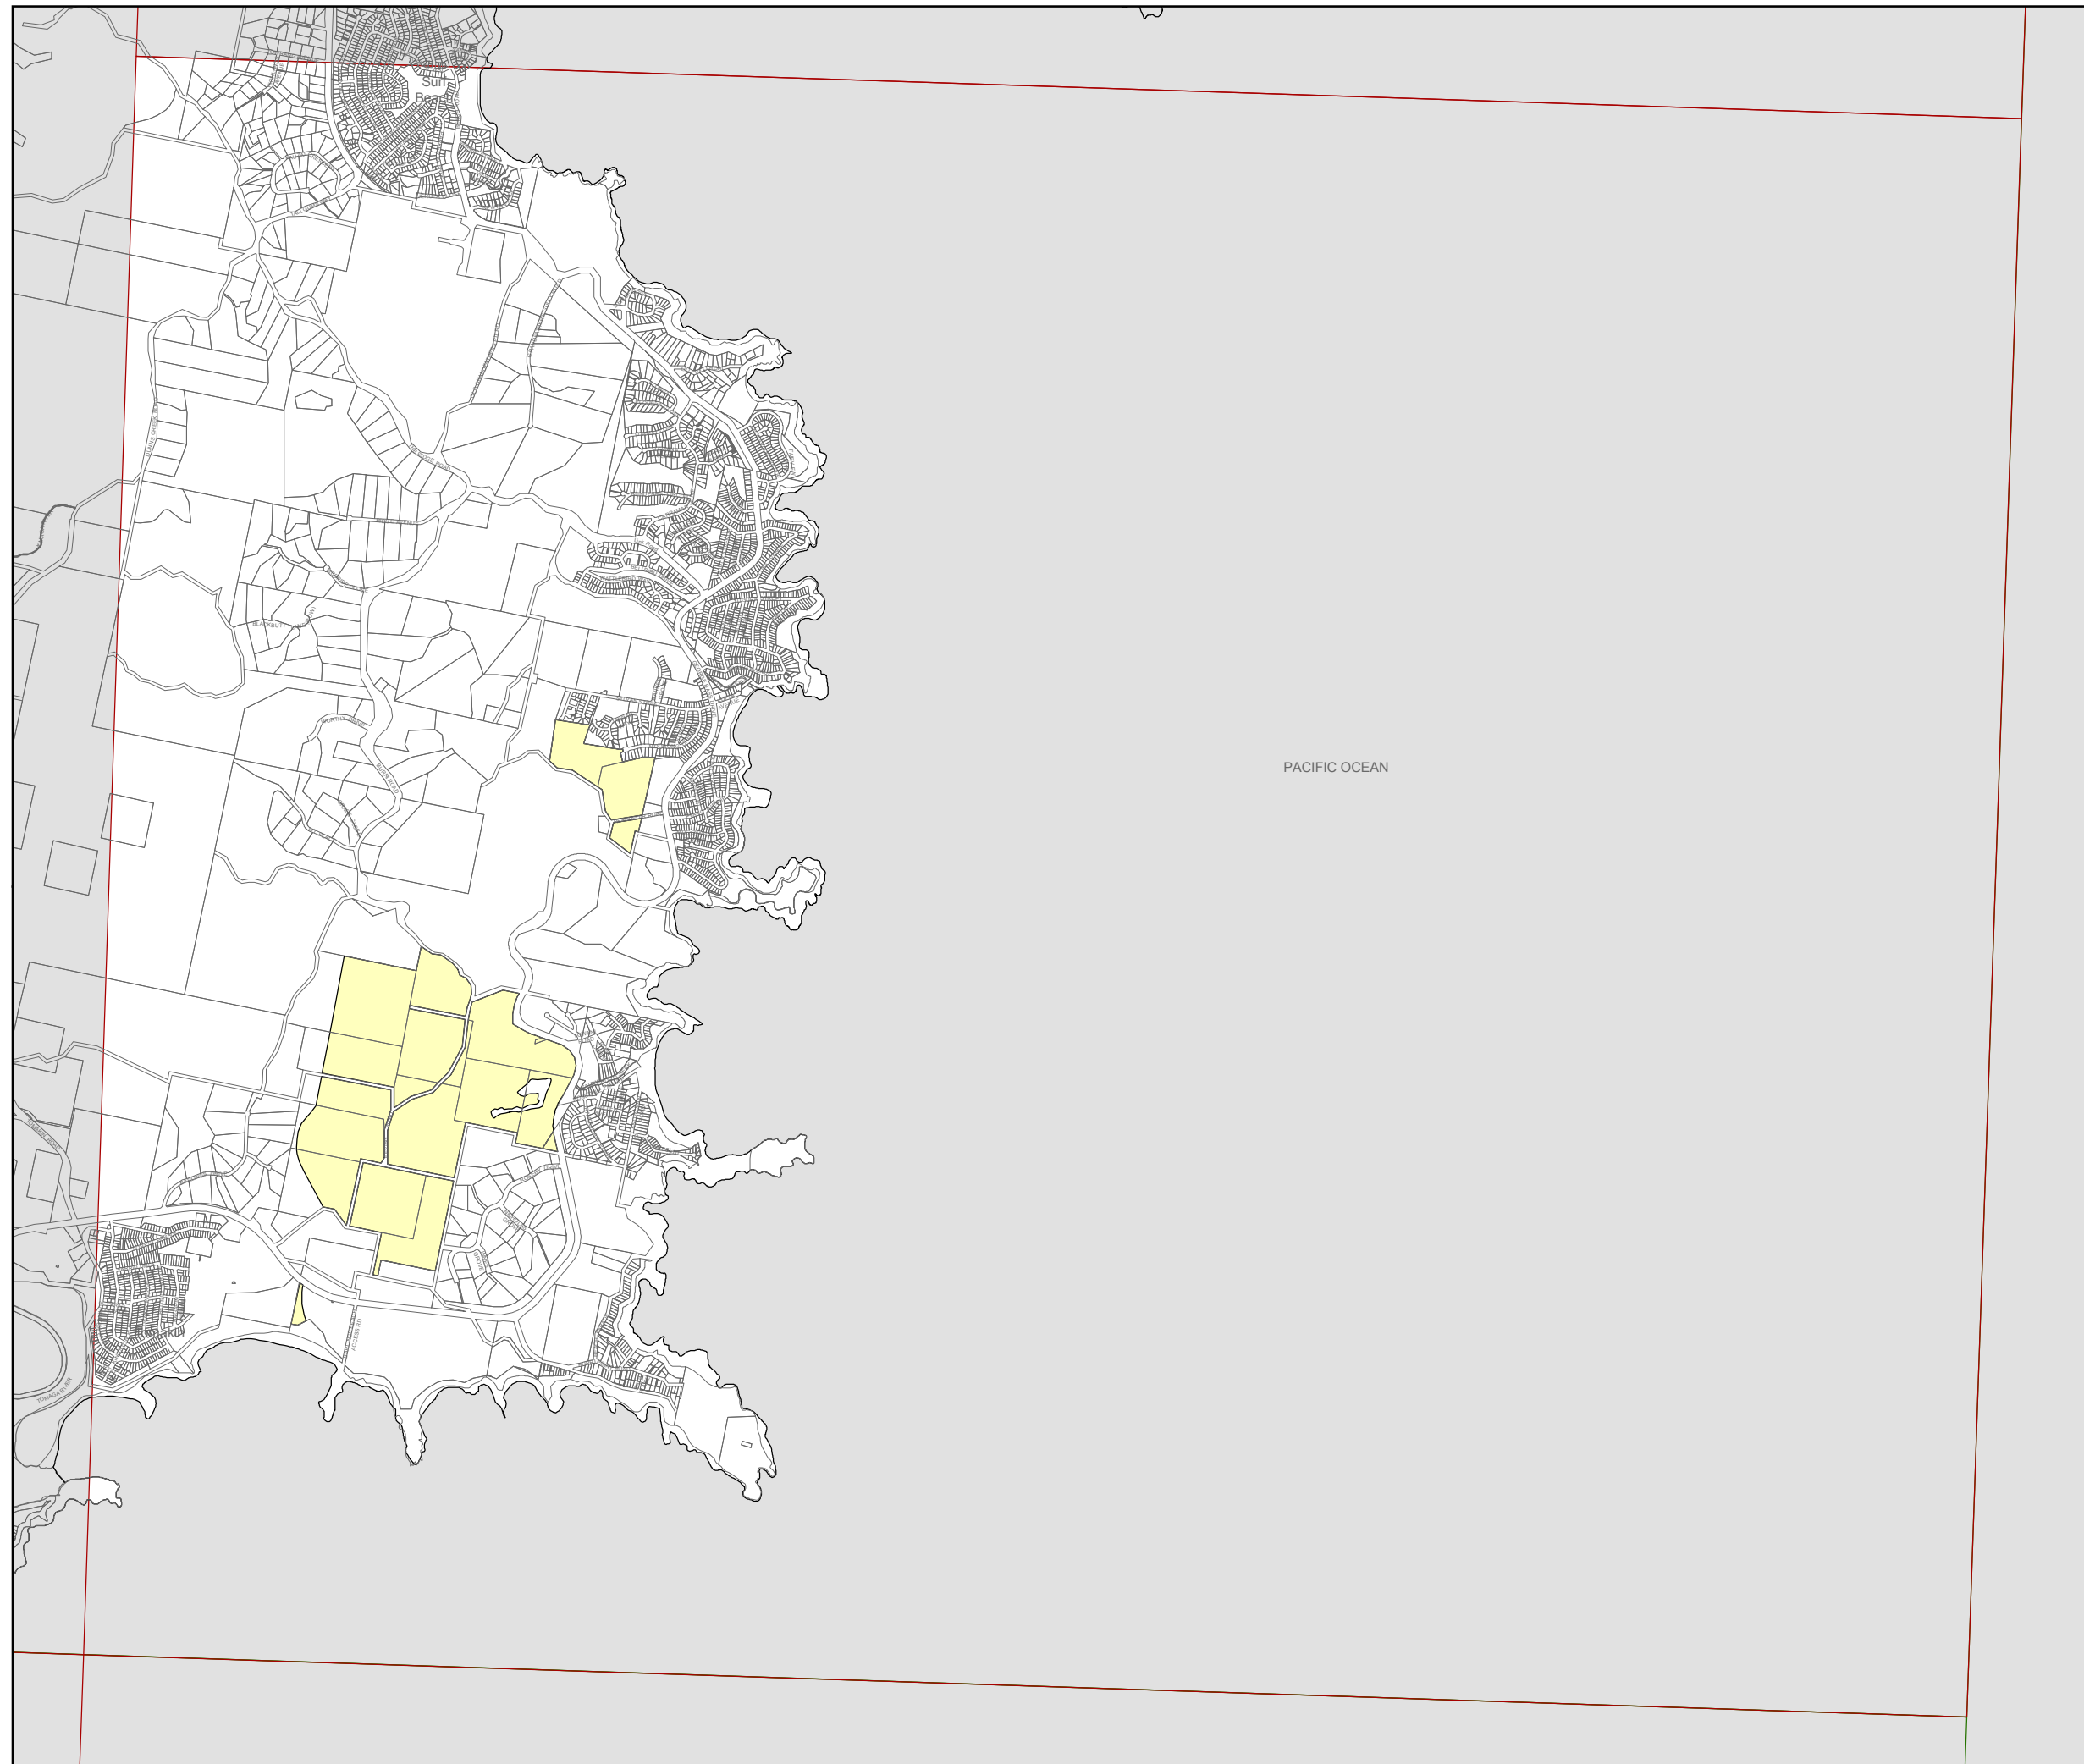

**Eurobodalla Local
Environmental
Plan 2012**

**Land Release Area Map -
Sheet LRE_011D**

Land Release Area

 Land Release Area

Cadastre

 Cadastre 30/06/2011 © Eurobodalla Shire Council

0 400 800 1,200 1,600 Metres

Scale: 1:40,000 @ A3

Projection: GDA 1994
MGA Zone 55