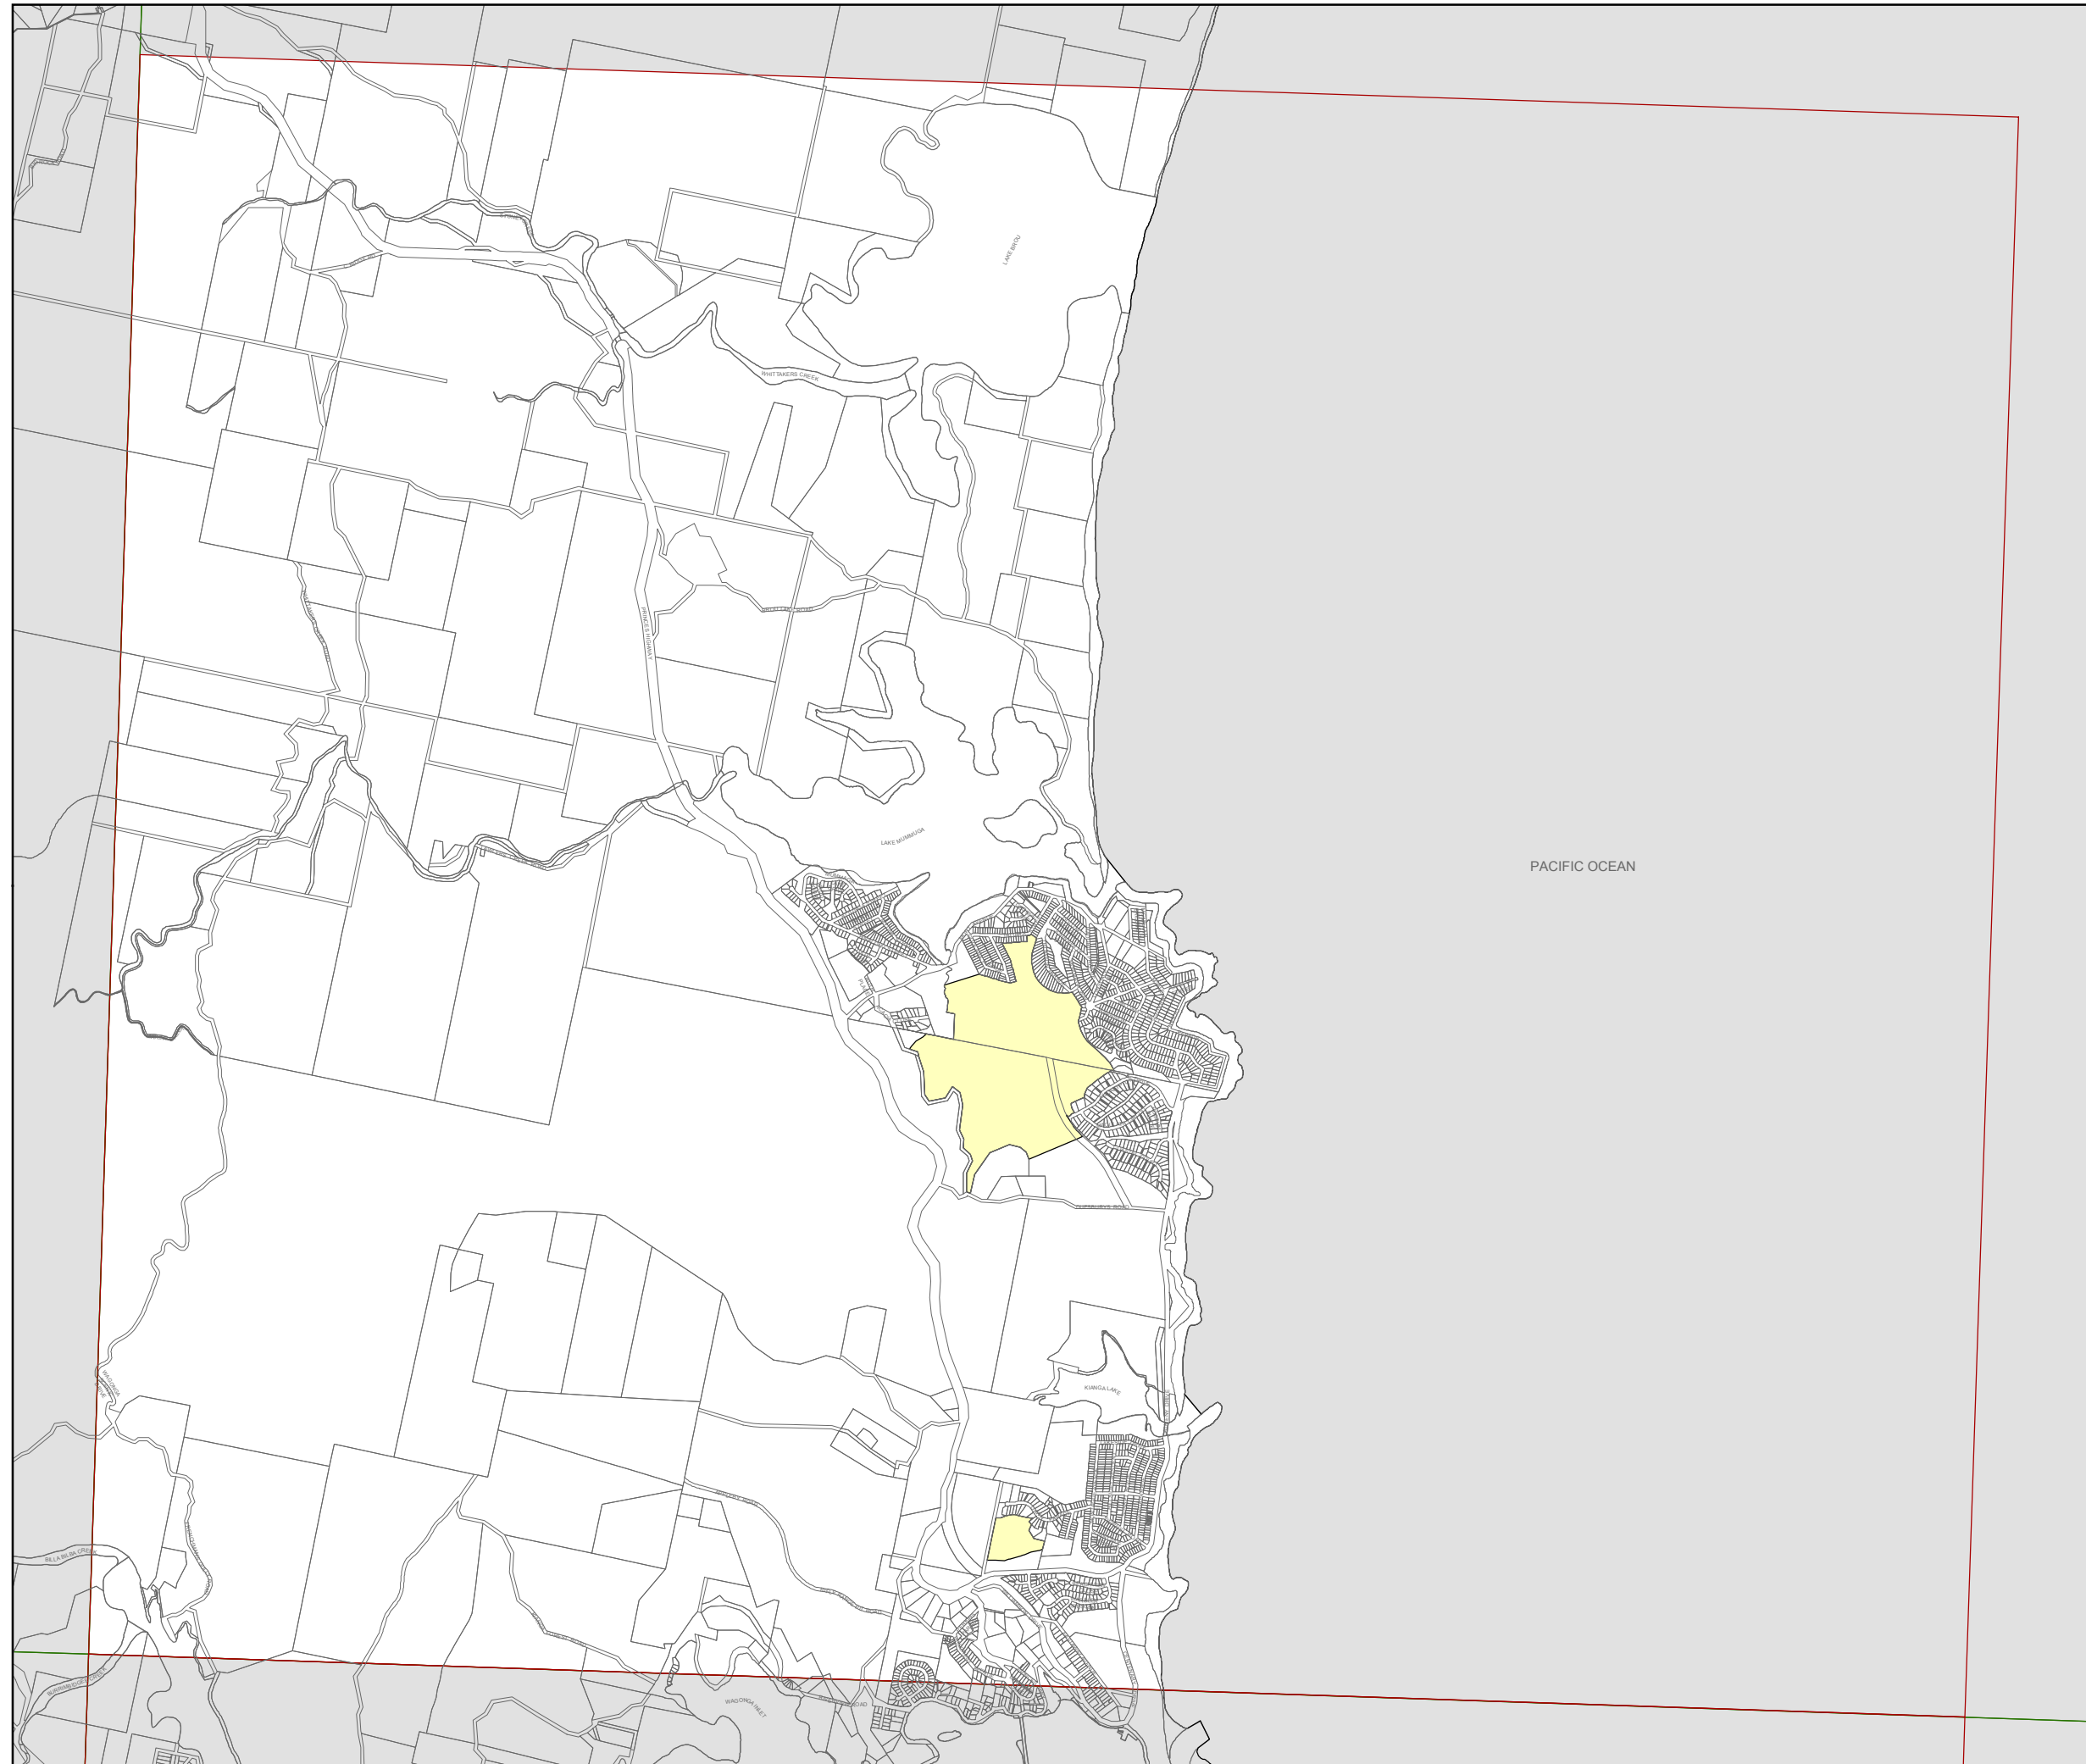

**Eurobodalla Local
Environmental
Plan 2012**

**Land Release Area Map -
Sheet LRE_013B**

Land Release Area

 Land Release Area

Cadastre

 Cadastre 30/06/2011 © Eurobodalla Shire Council

0 400 800 1,200 1,600 Metres

Scale: 1:40,000 @ A3

Projection: GDA 1994
MGA Zone 55