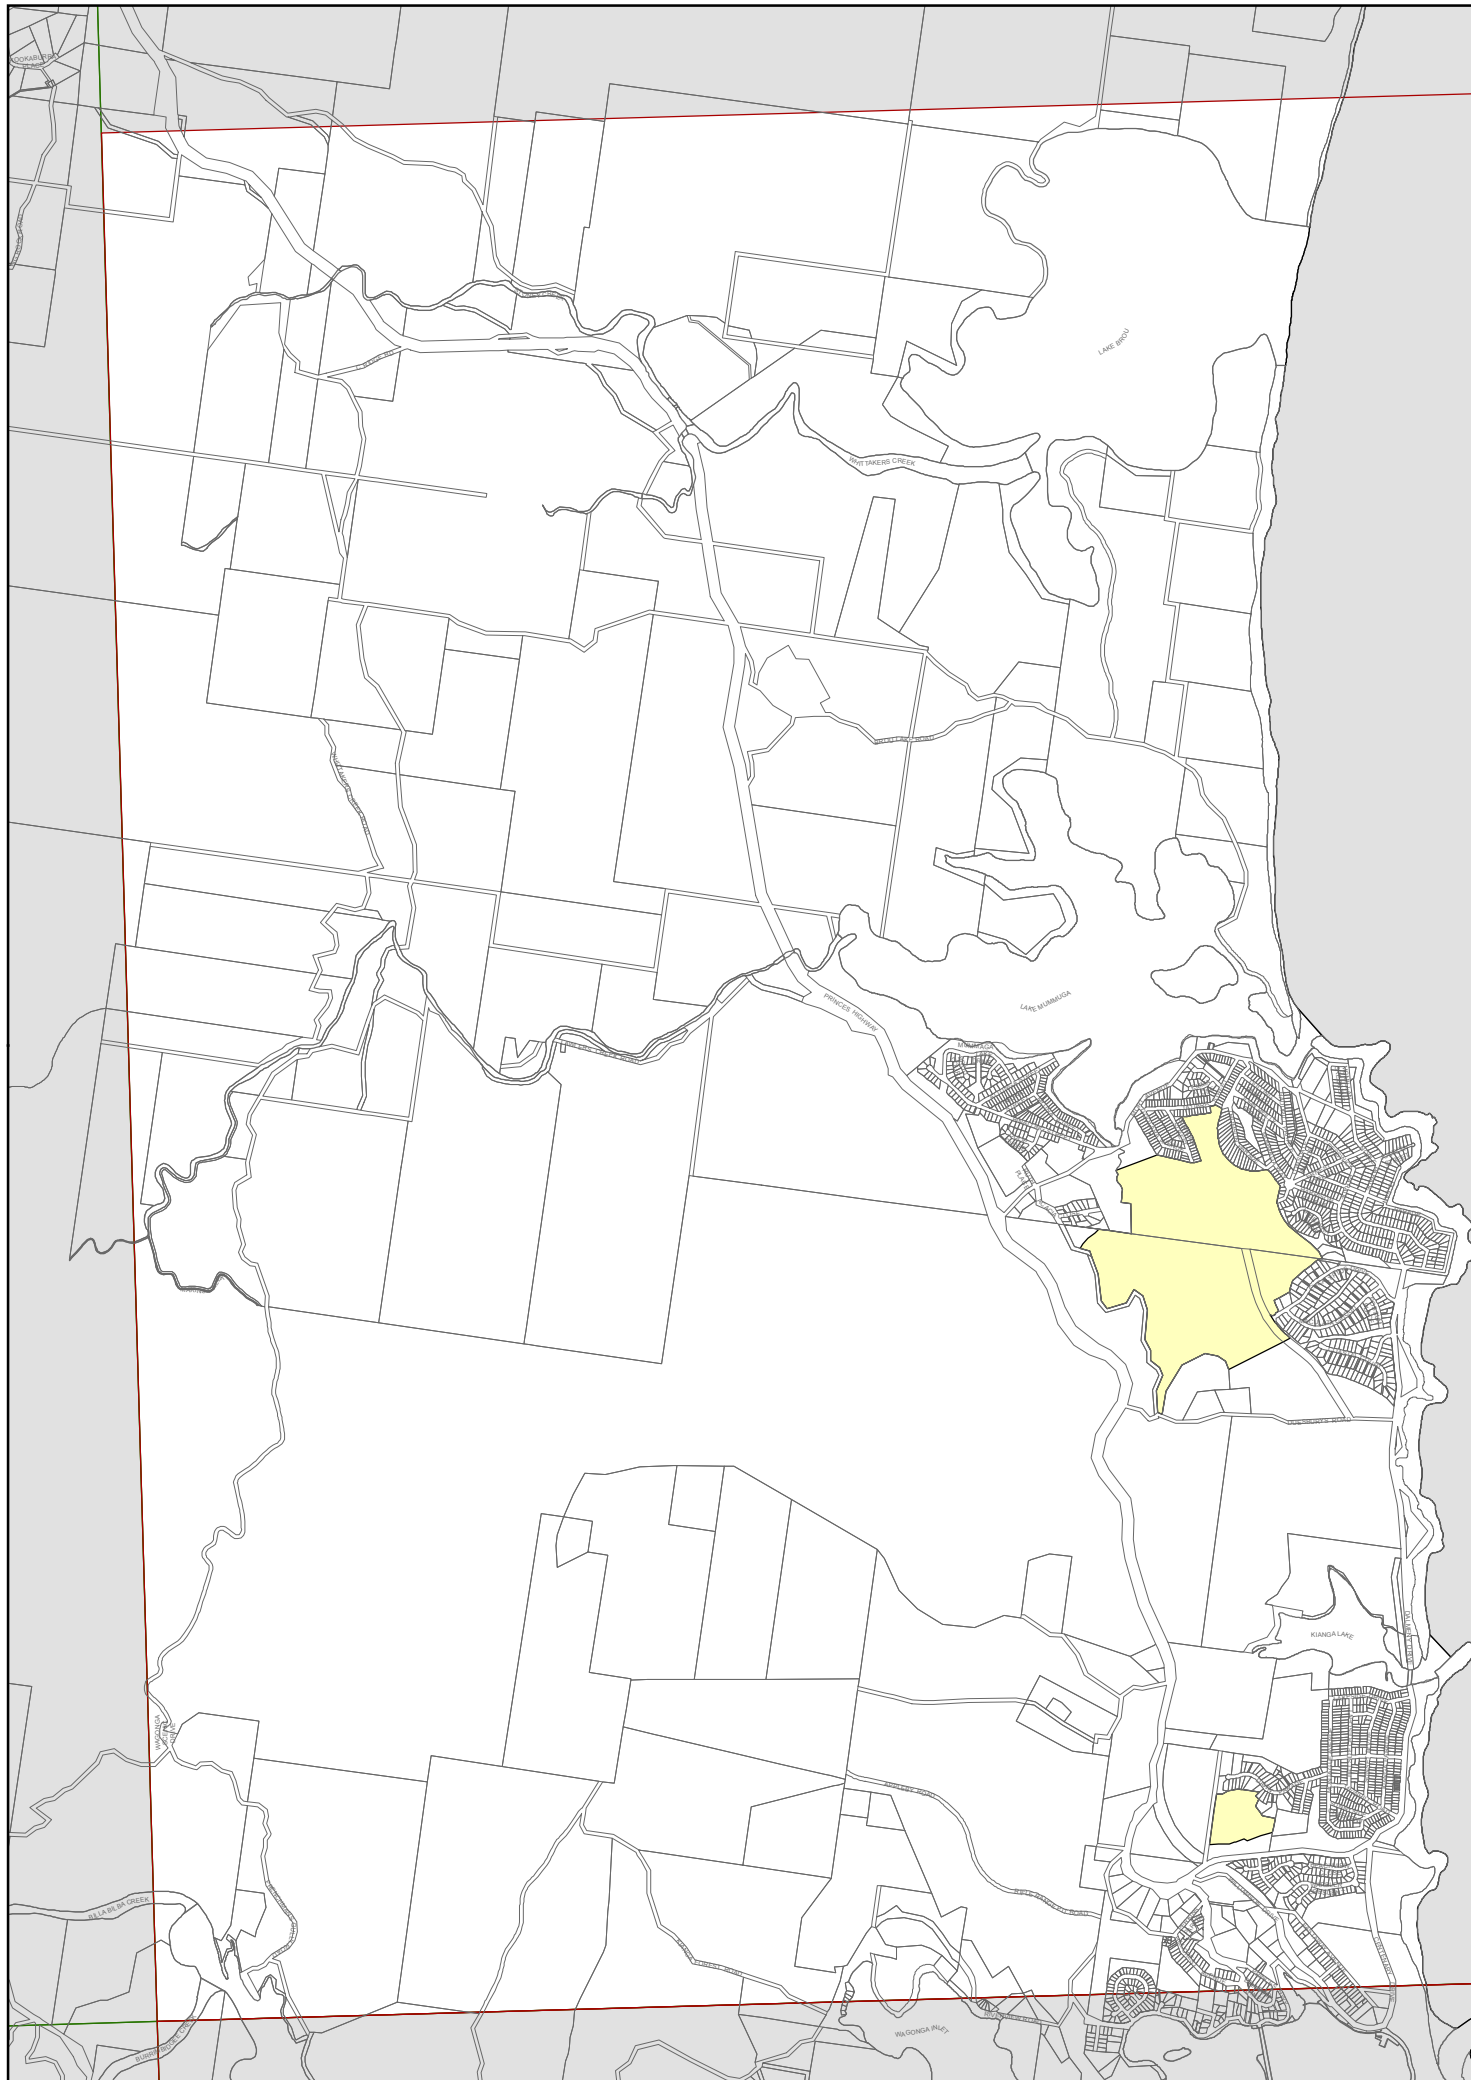

**Eurobodalla Local
Environmental
Plan 2012**

**Land Release Area Map -
Sheet LRE_013B**

Land Release Area

 Land Release Area

Cadastre

 Cadastre 30/06/2011 © Eurobodalla Shire Council

0 400 800 1,200 1,600
Metres

Scale: 1:40,000 @ A3

Projection: GDA 1994
MGA Zone 55