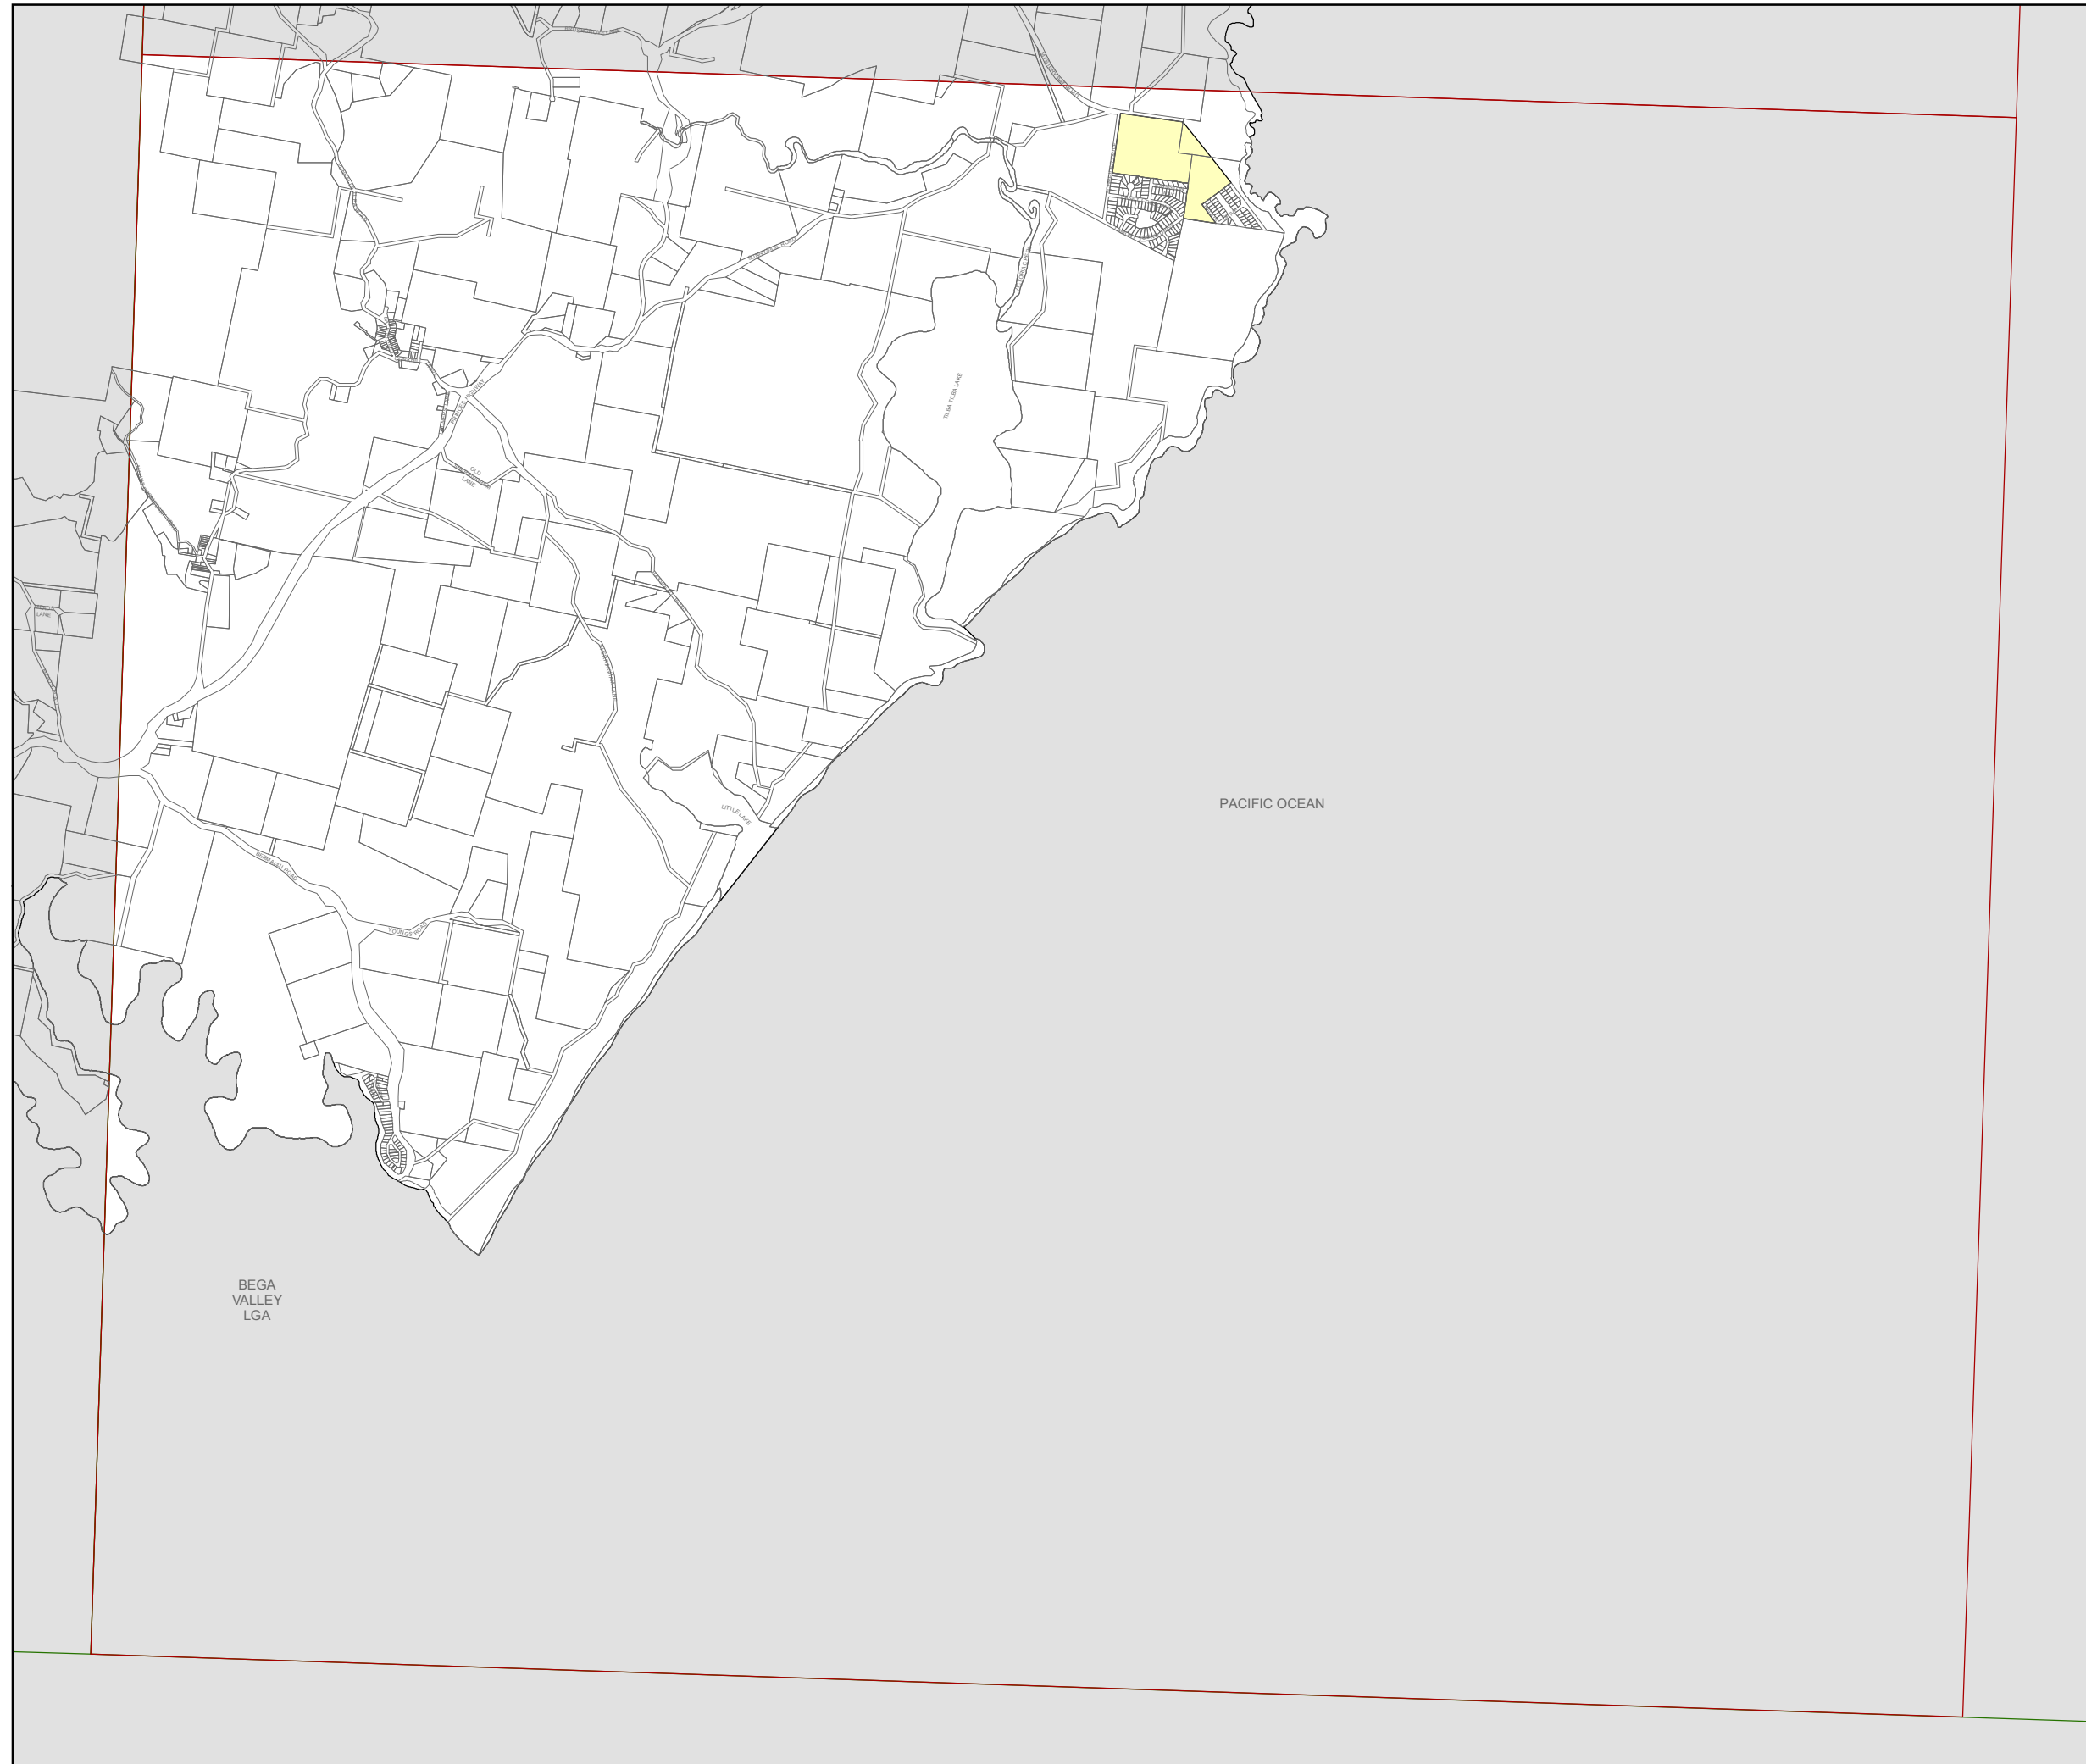

**Eurobodalla Local
Environmental
Plan 2012**

**Land Release Area Map -
Sheet LRE_014B**

Land Release Area

 Land Release Area

Cadastre

 Cadastre 30/06/2011 © Eurobodalla Shire Council

0 400 800 1,200 1,600 Metres

Scale: 1:40,000 @ A3

Projection: GDA 1994
MGA Zone 55