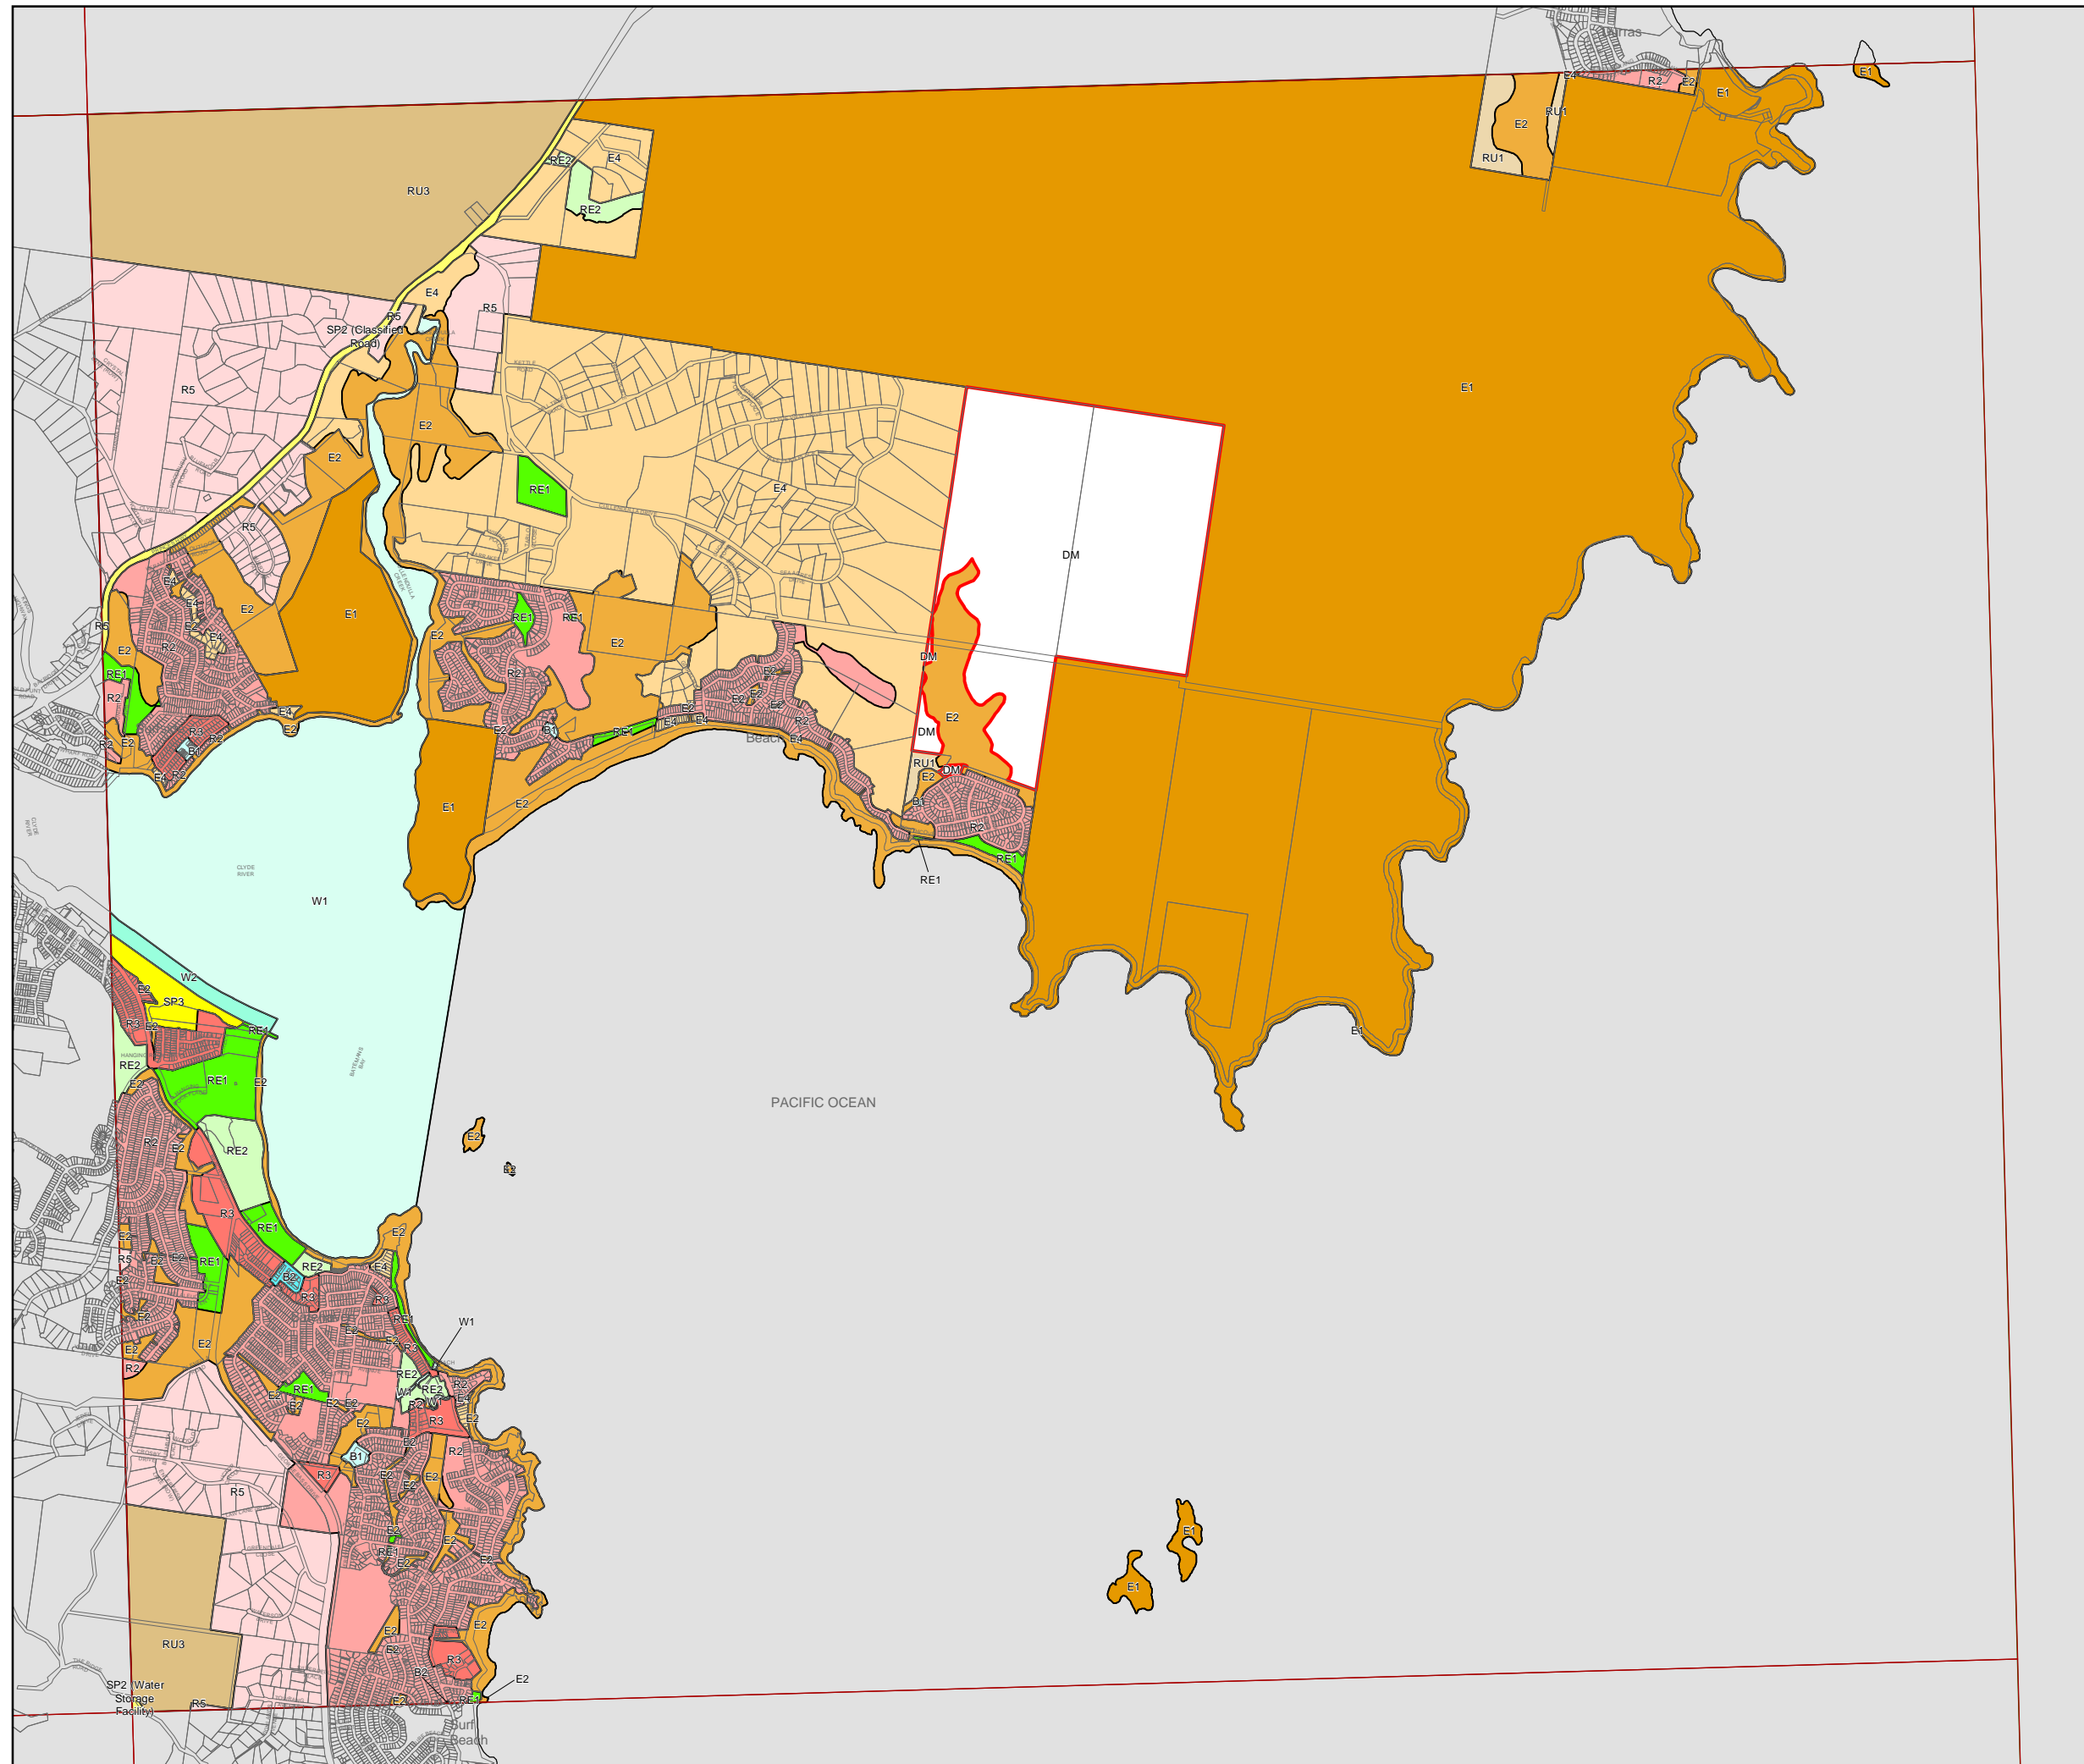

Land Zoning Map - Sheet LZN_011C

Zone

- B1 Neighbourhood Centre
- B2 Local Centre
- B4 Mixed Use
- B5 Business Development
- E1 National Parks and Nature Reserves
- E2 Environmental Conservation
- E4 Environmental Living
- IN1 General Industrial
- R2 Low Density Residential
- R3 Medium Density Residential
- R5 Large Lot Residential
- RE1 Public Recreation
- RE2 Private Recreation
- RU1 Primary Production
- RU3 Forestry
- RU4 Primary Production Small Lots
- RU5 Village
- SP1 Special Activities
- SP2 Infrastructure
- SP3 Tourist
- W1 Natural Waterways
- W2 Recreational Waterways
- DM Deferred Matter
- Moruya Town Centre

Cadastre

Cadastre 30/06/2011 © Eurobodalla Shire Council

Projection: GDA 1994
MGA Zone 56