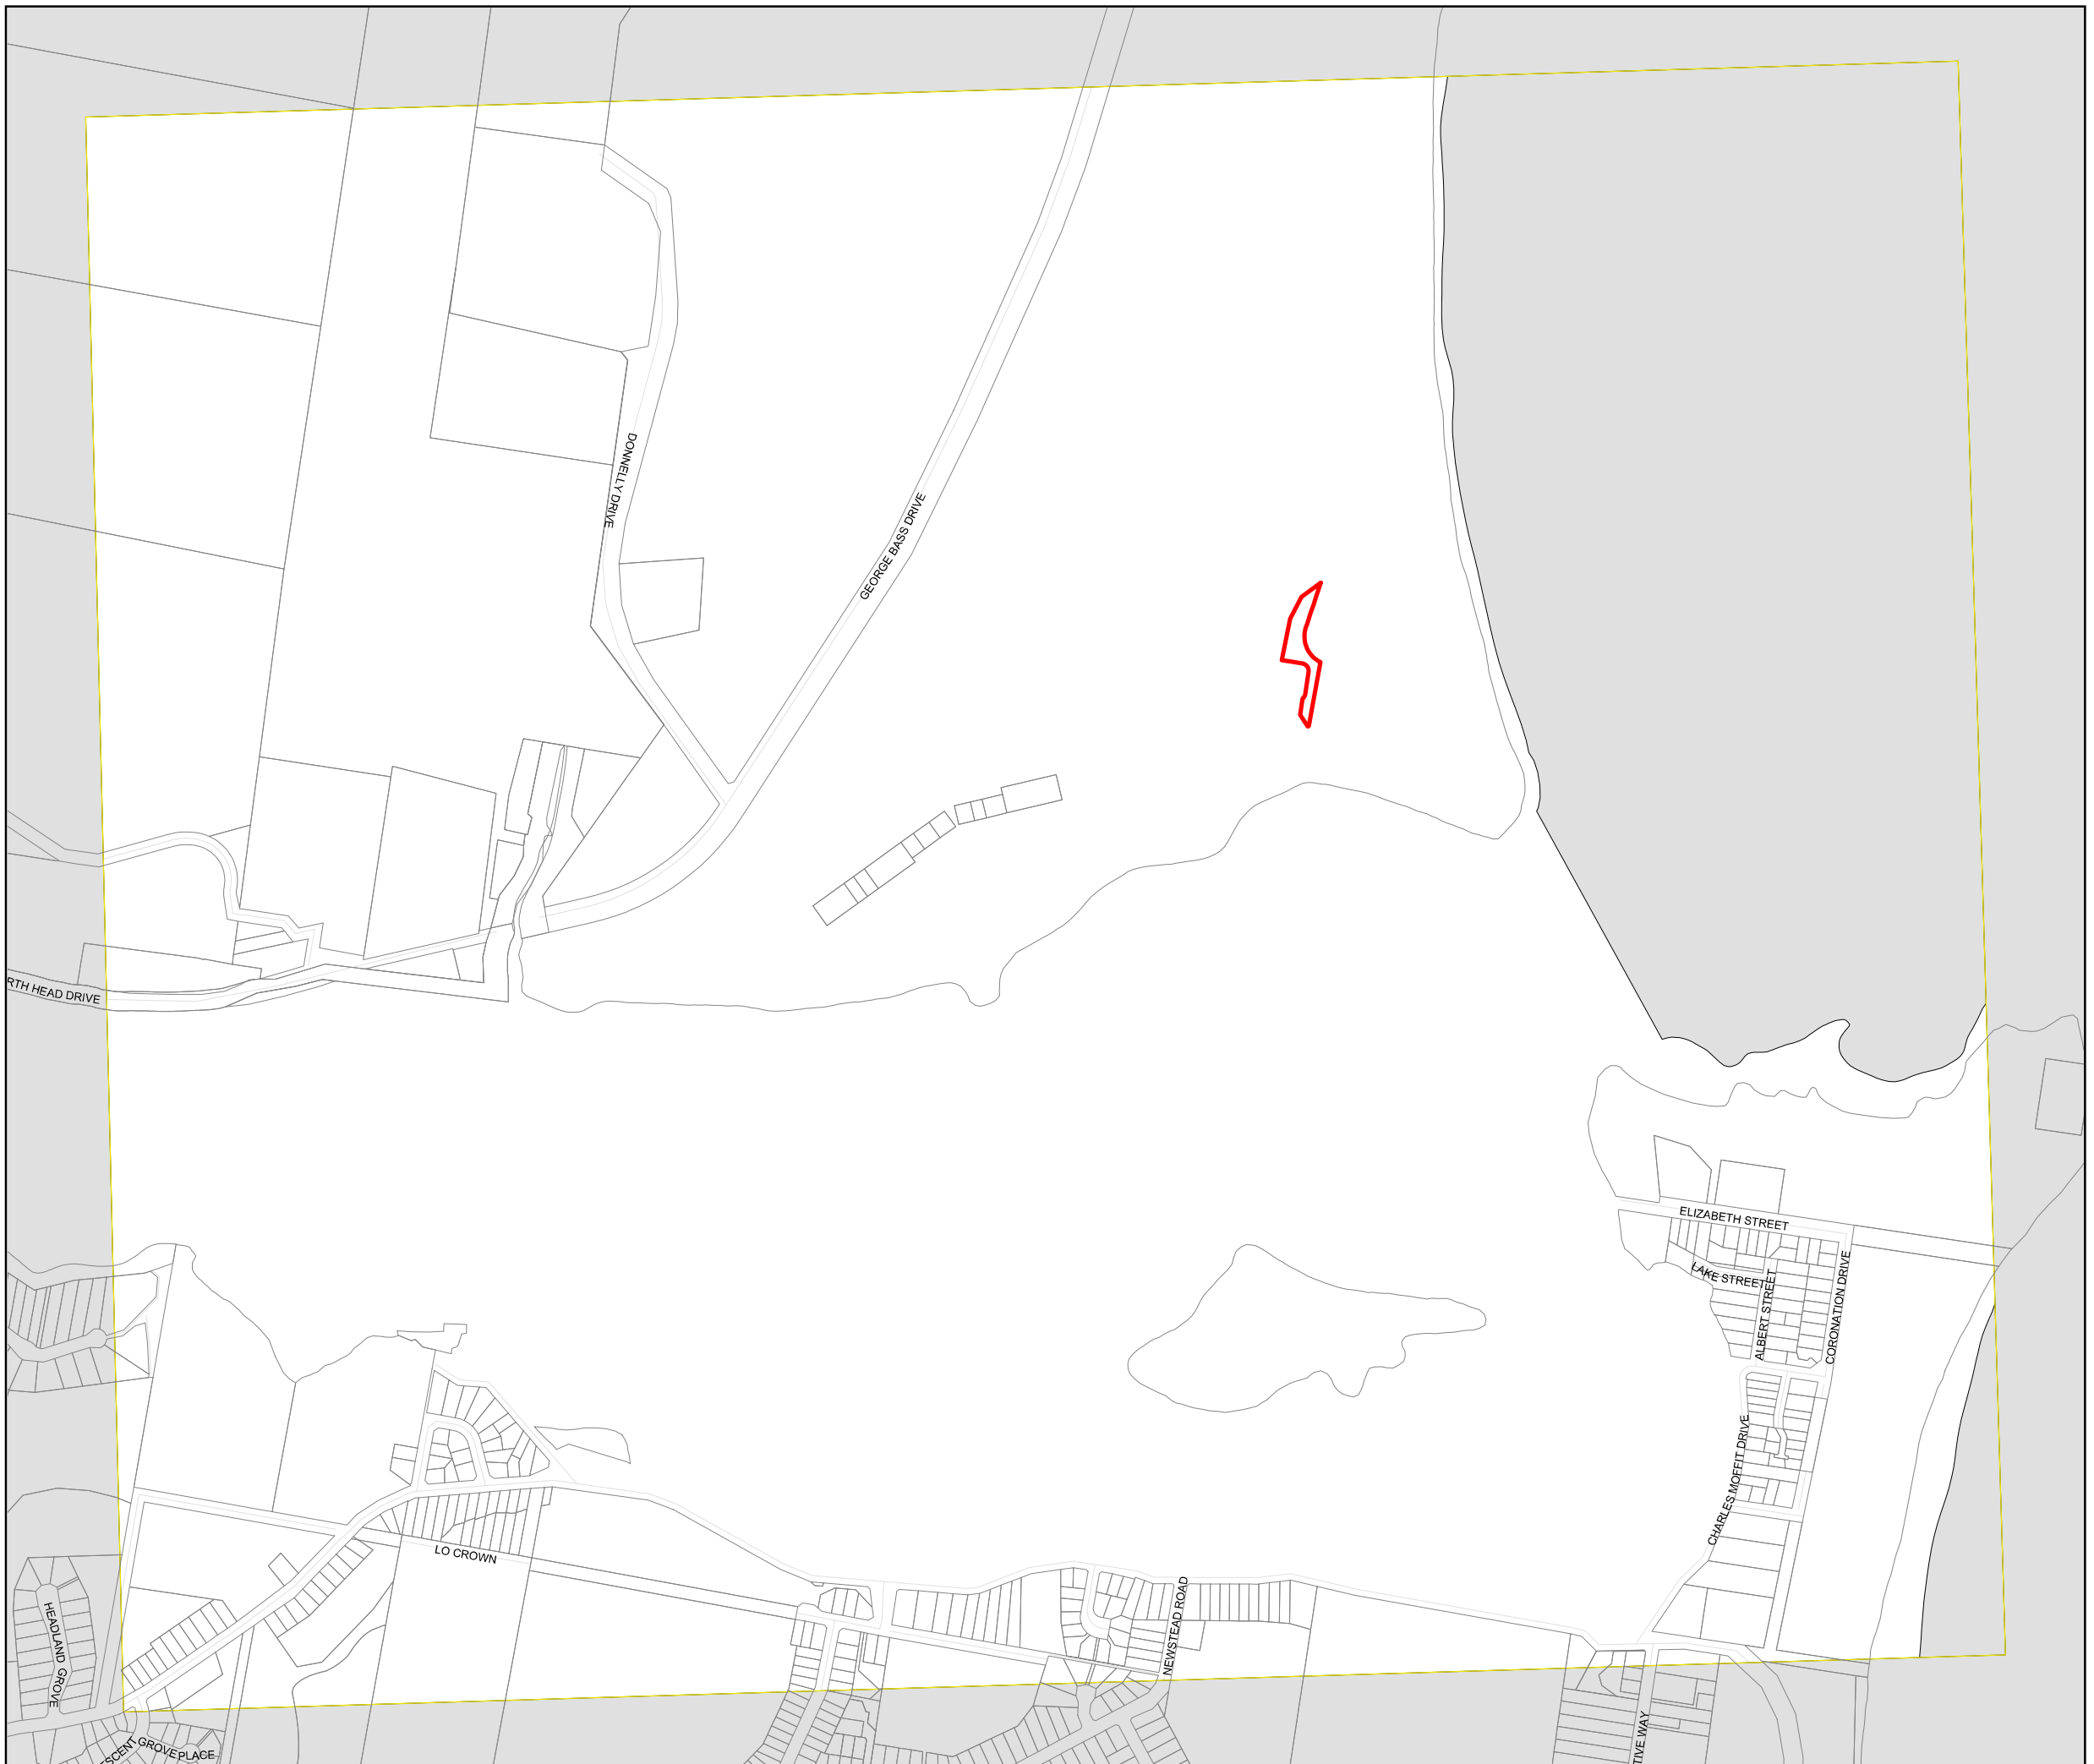

Eurobodalla Local Environmental Plan 2012

Land Reclassification (Part Lots) Map Sheet RPL_012AC

Land Reclassification (Part Lots)

 Operational Land

Cadastral

 Cadastral 24/05/2016 © Eurobodalla Shire Council

N

0 400 Metres

1:10,000 @ A3

Projection: GDA 1994
MGA Zone 56