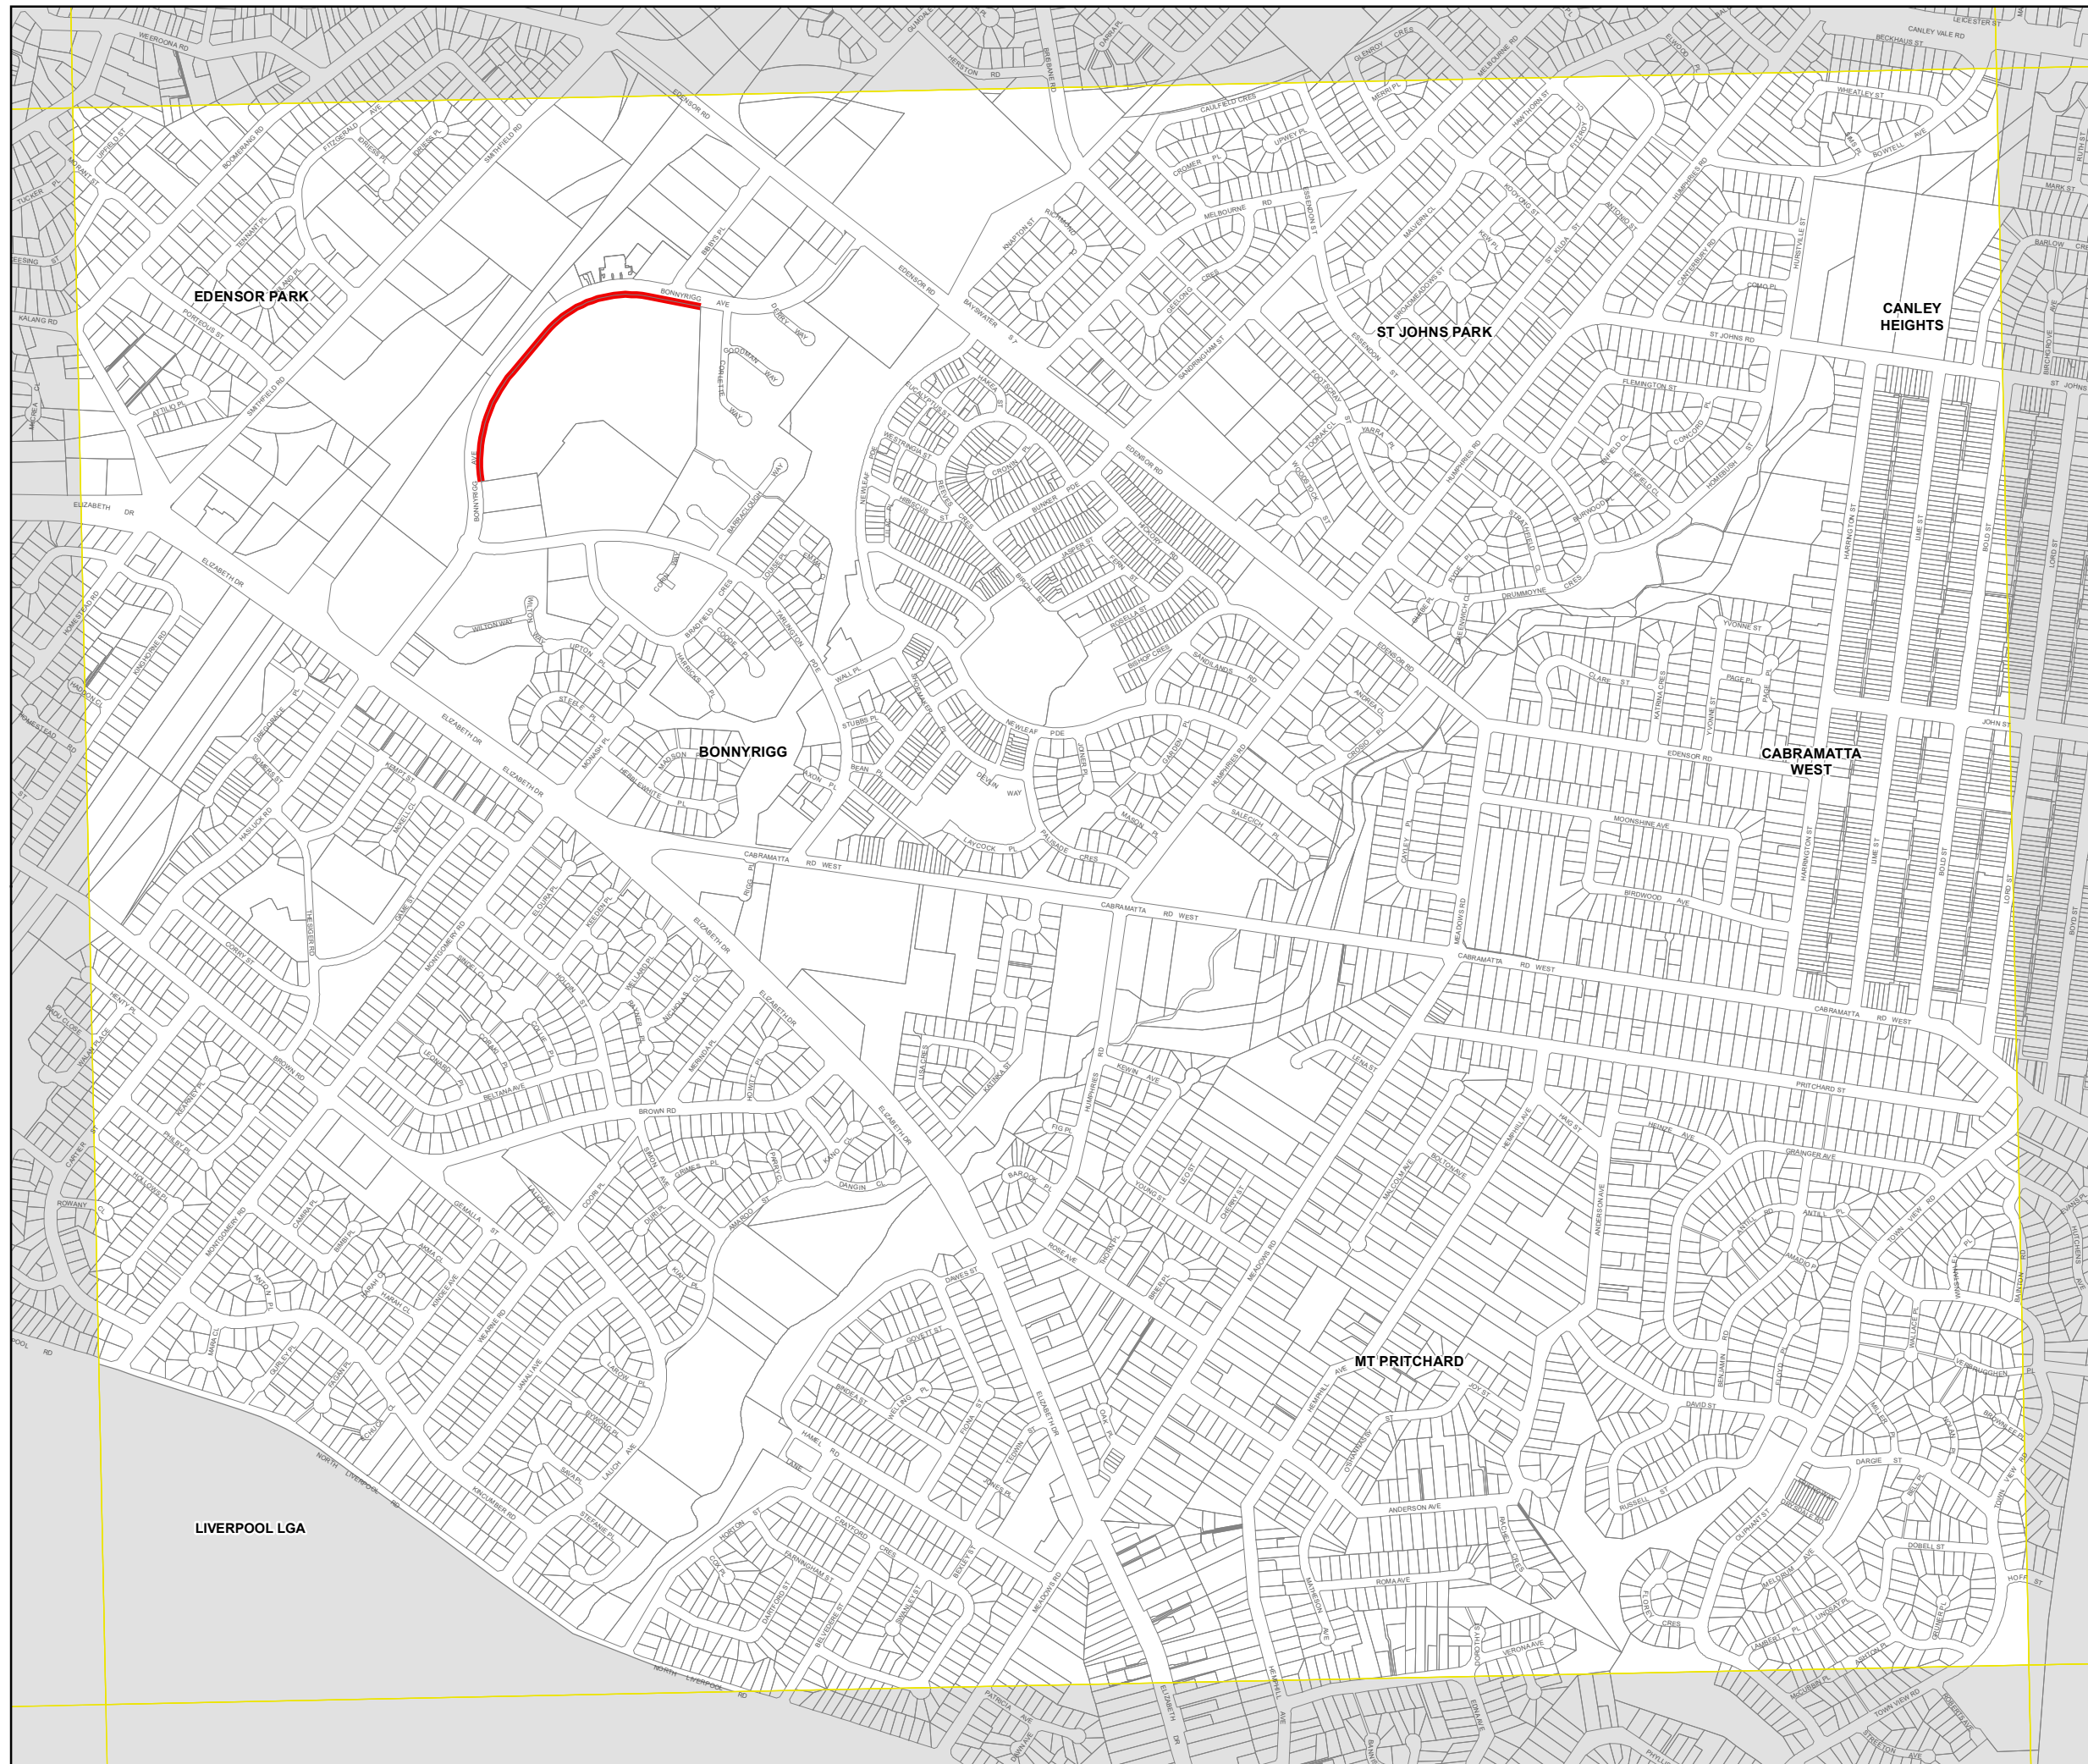

Active Street Frontages Map - Sheet ASF_012

Active Street Frontage

Active Street Frontage

Cadastre

Cadastre 01/06/2020 © Fairfield City Council

0 100 200 400 Metres

Scale 1:10,000 @ A3

Projection: GDA 1994
MGA Zone 56