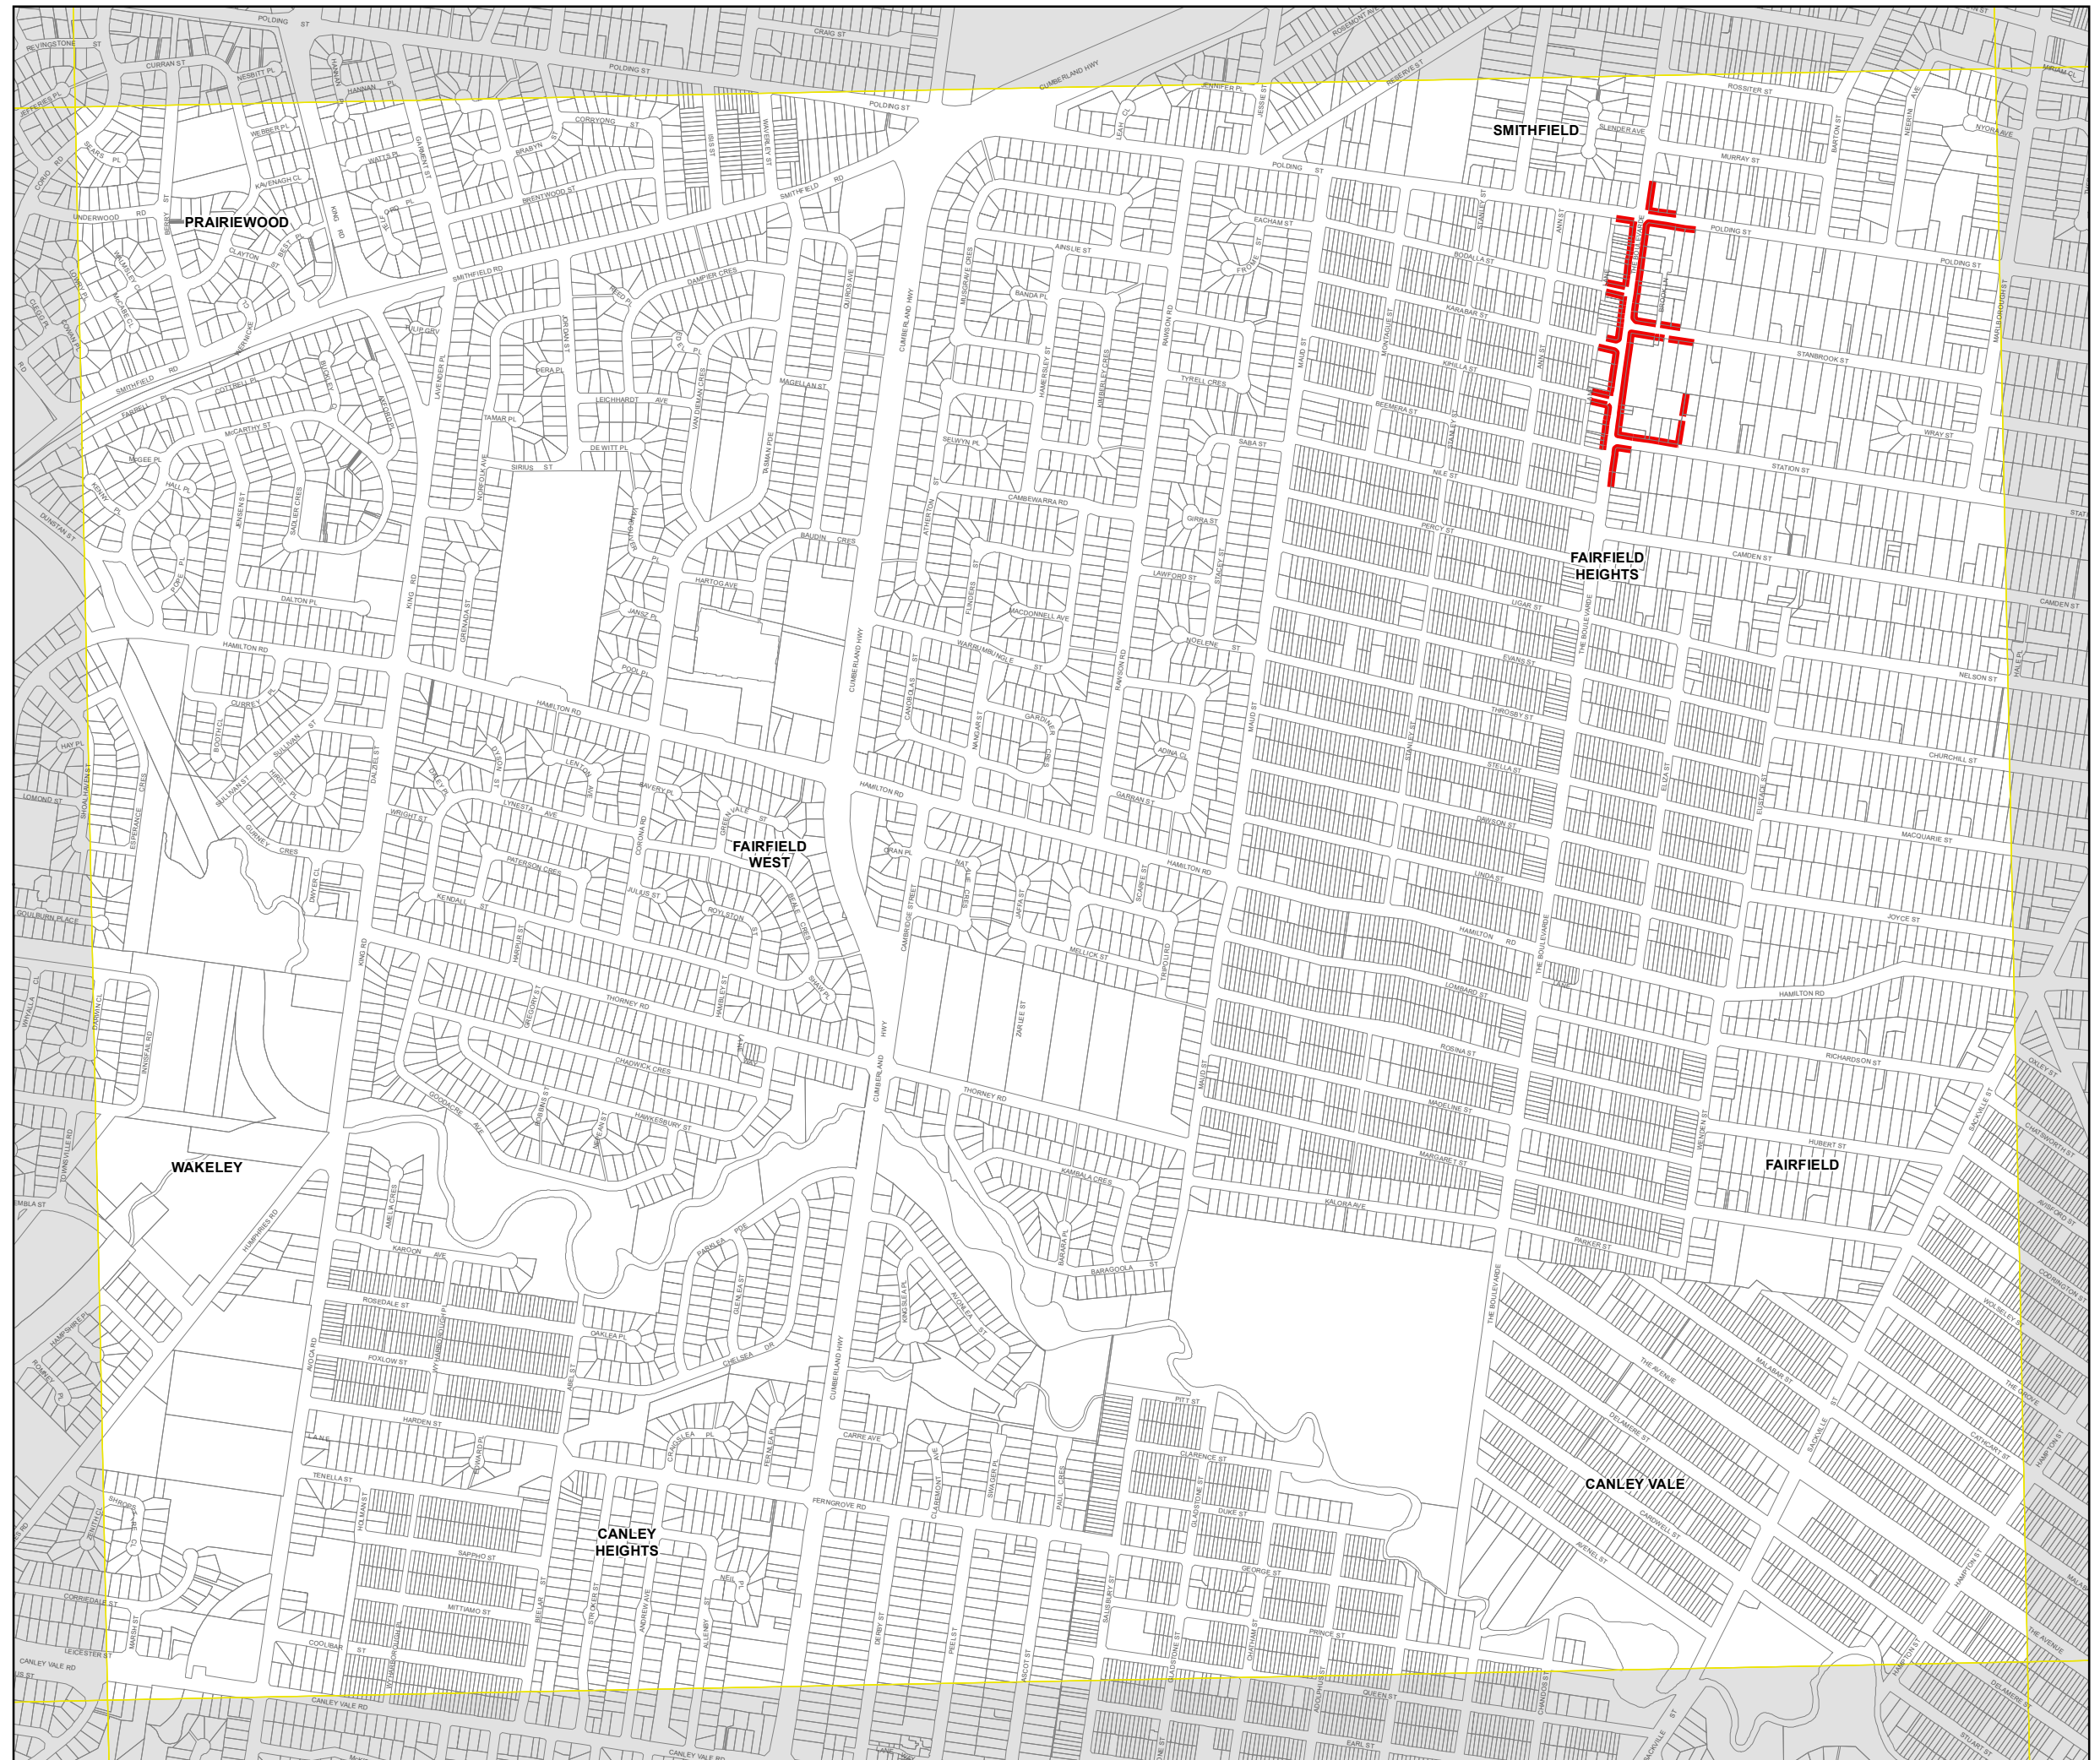

Active Street Frontages Map - Sheet ASF_016

Active Street Frontage

 Active Street Frontage

Cadastre

 Cadastre 01/06/2020 © Fairfield City Council

0 100 200 400 Metres

Scale 1:10,000 @ A3

Projection: GDA 1994
MGA Zone 56