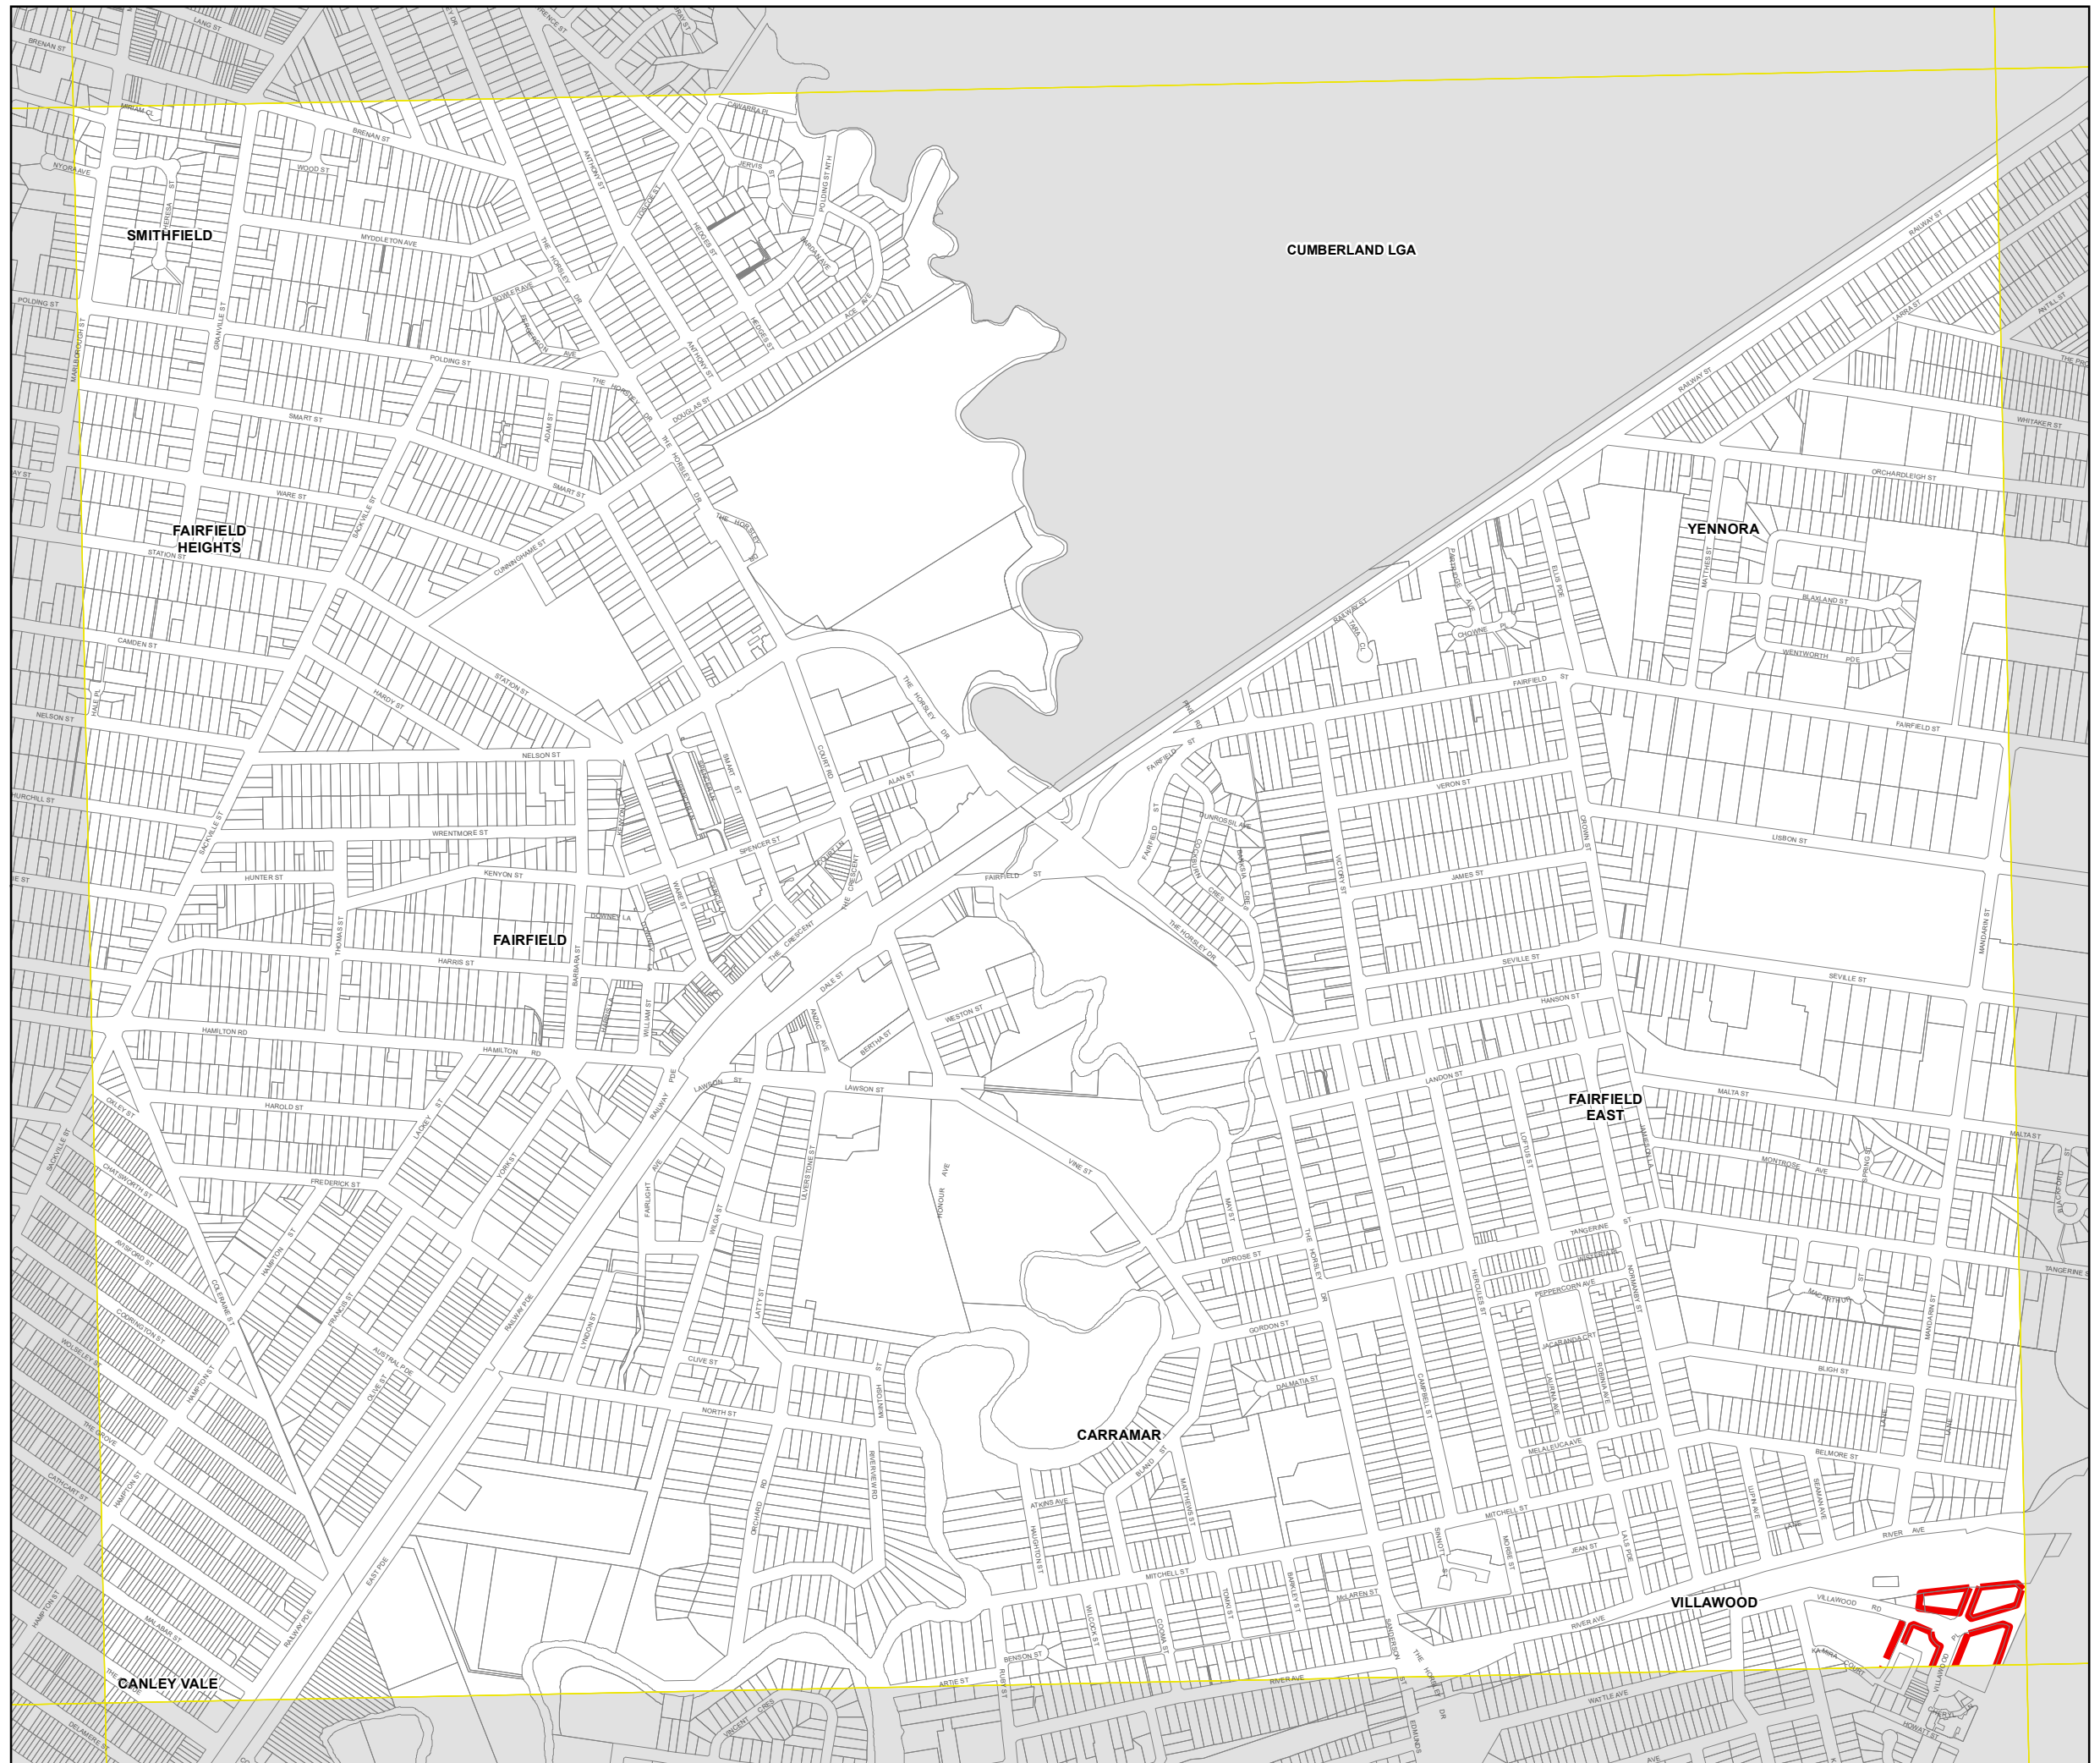

Active Street Frontages Map - Sheet ASF_020

Active Street Frontage

 Active Street Frontage

Cadastre

 Cadastre 01/06/2020 © Fairfield City Council

0 100 200 400 Metres

Scale 1:10,000 @ A3

Projection: GDA 1994
MGA Zone 56