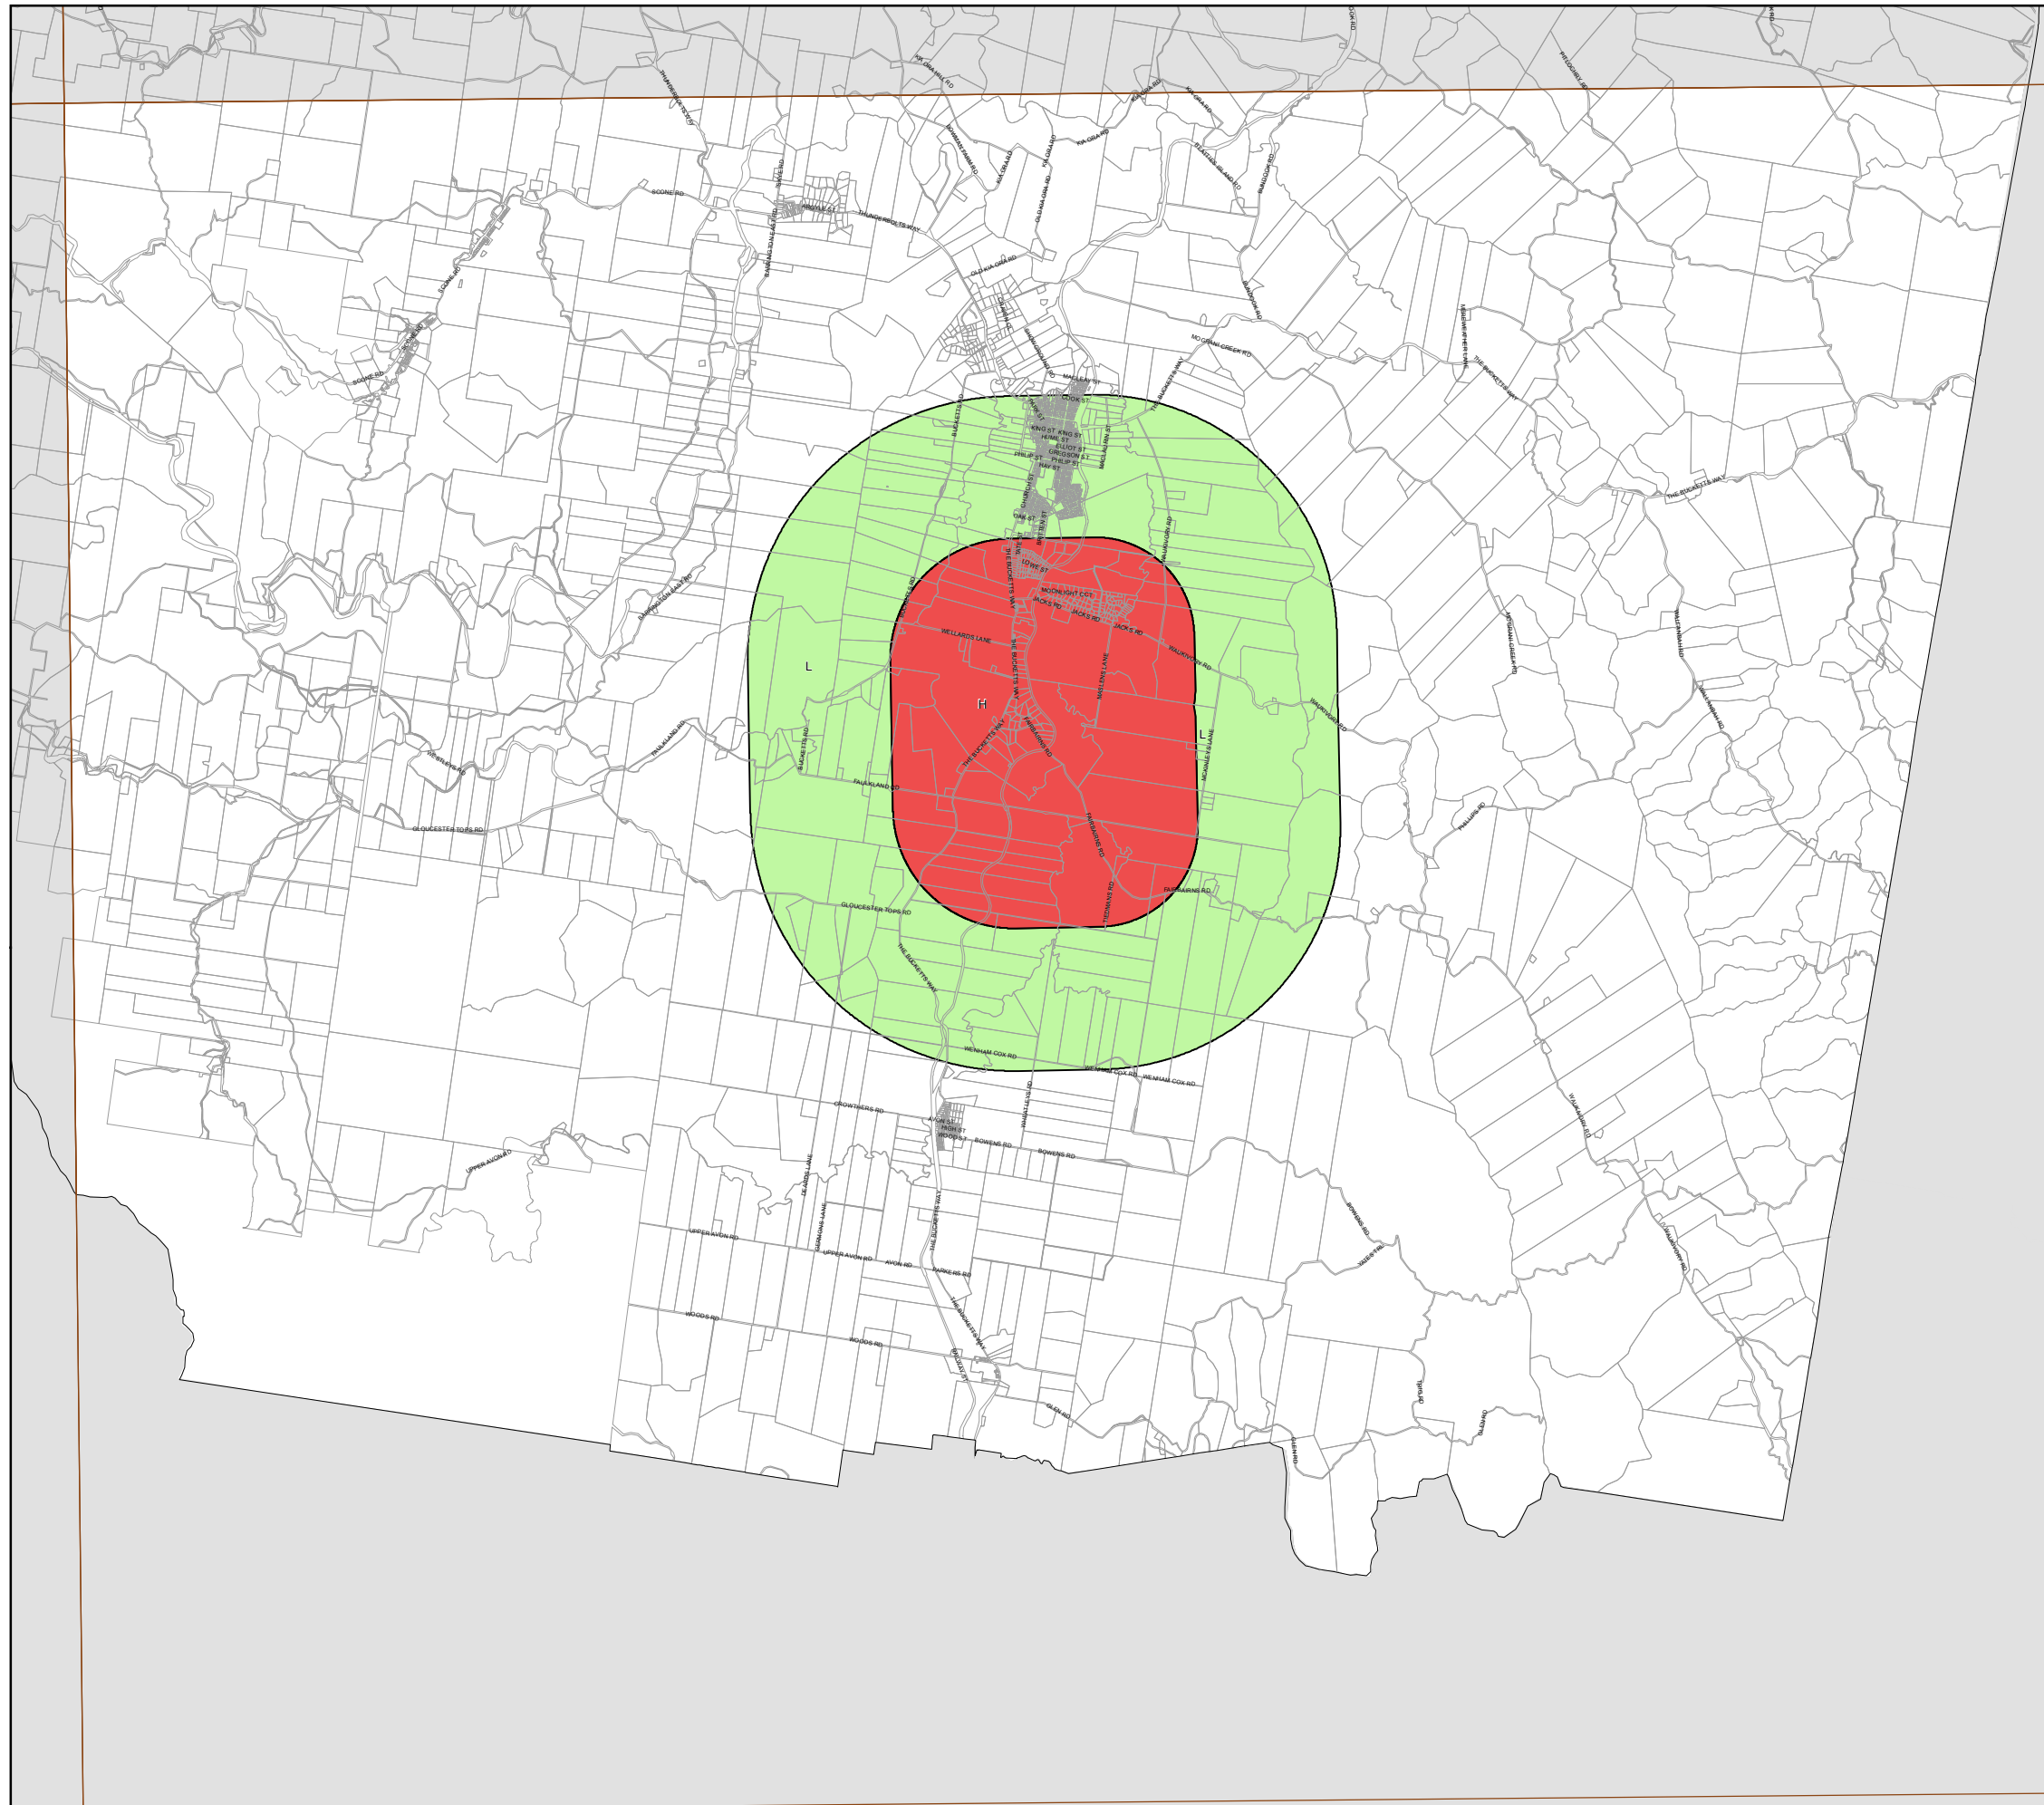

Gloucester Local Environmental Plan 2010

Australian Noise Exposure Forecast Map - Sheet HOB_007

Zone

- High Impact Noise
- Low Impact Noise

Cadastre

- Cadastre 10/12/2008 © Gloucester Council

0 0.450.9 1.8 2.7 3.6 Kilometers

Scale: 1:120,000 @ A3

Projection: GDA 1994
Zone 56

Map identification number: 3050_COM_NEF_007_120_20100517