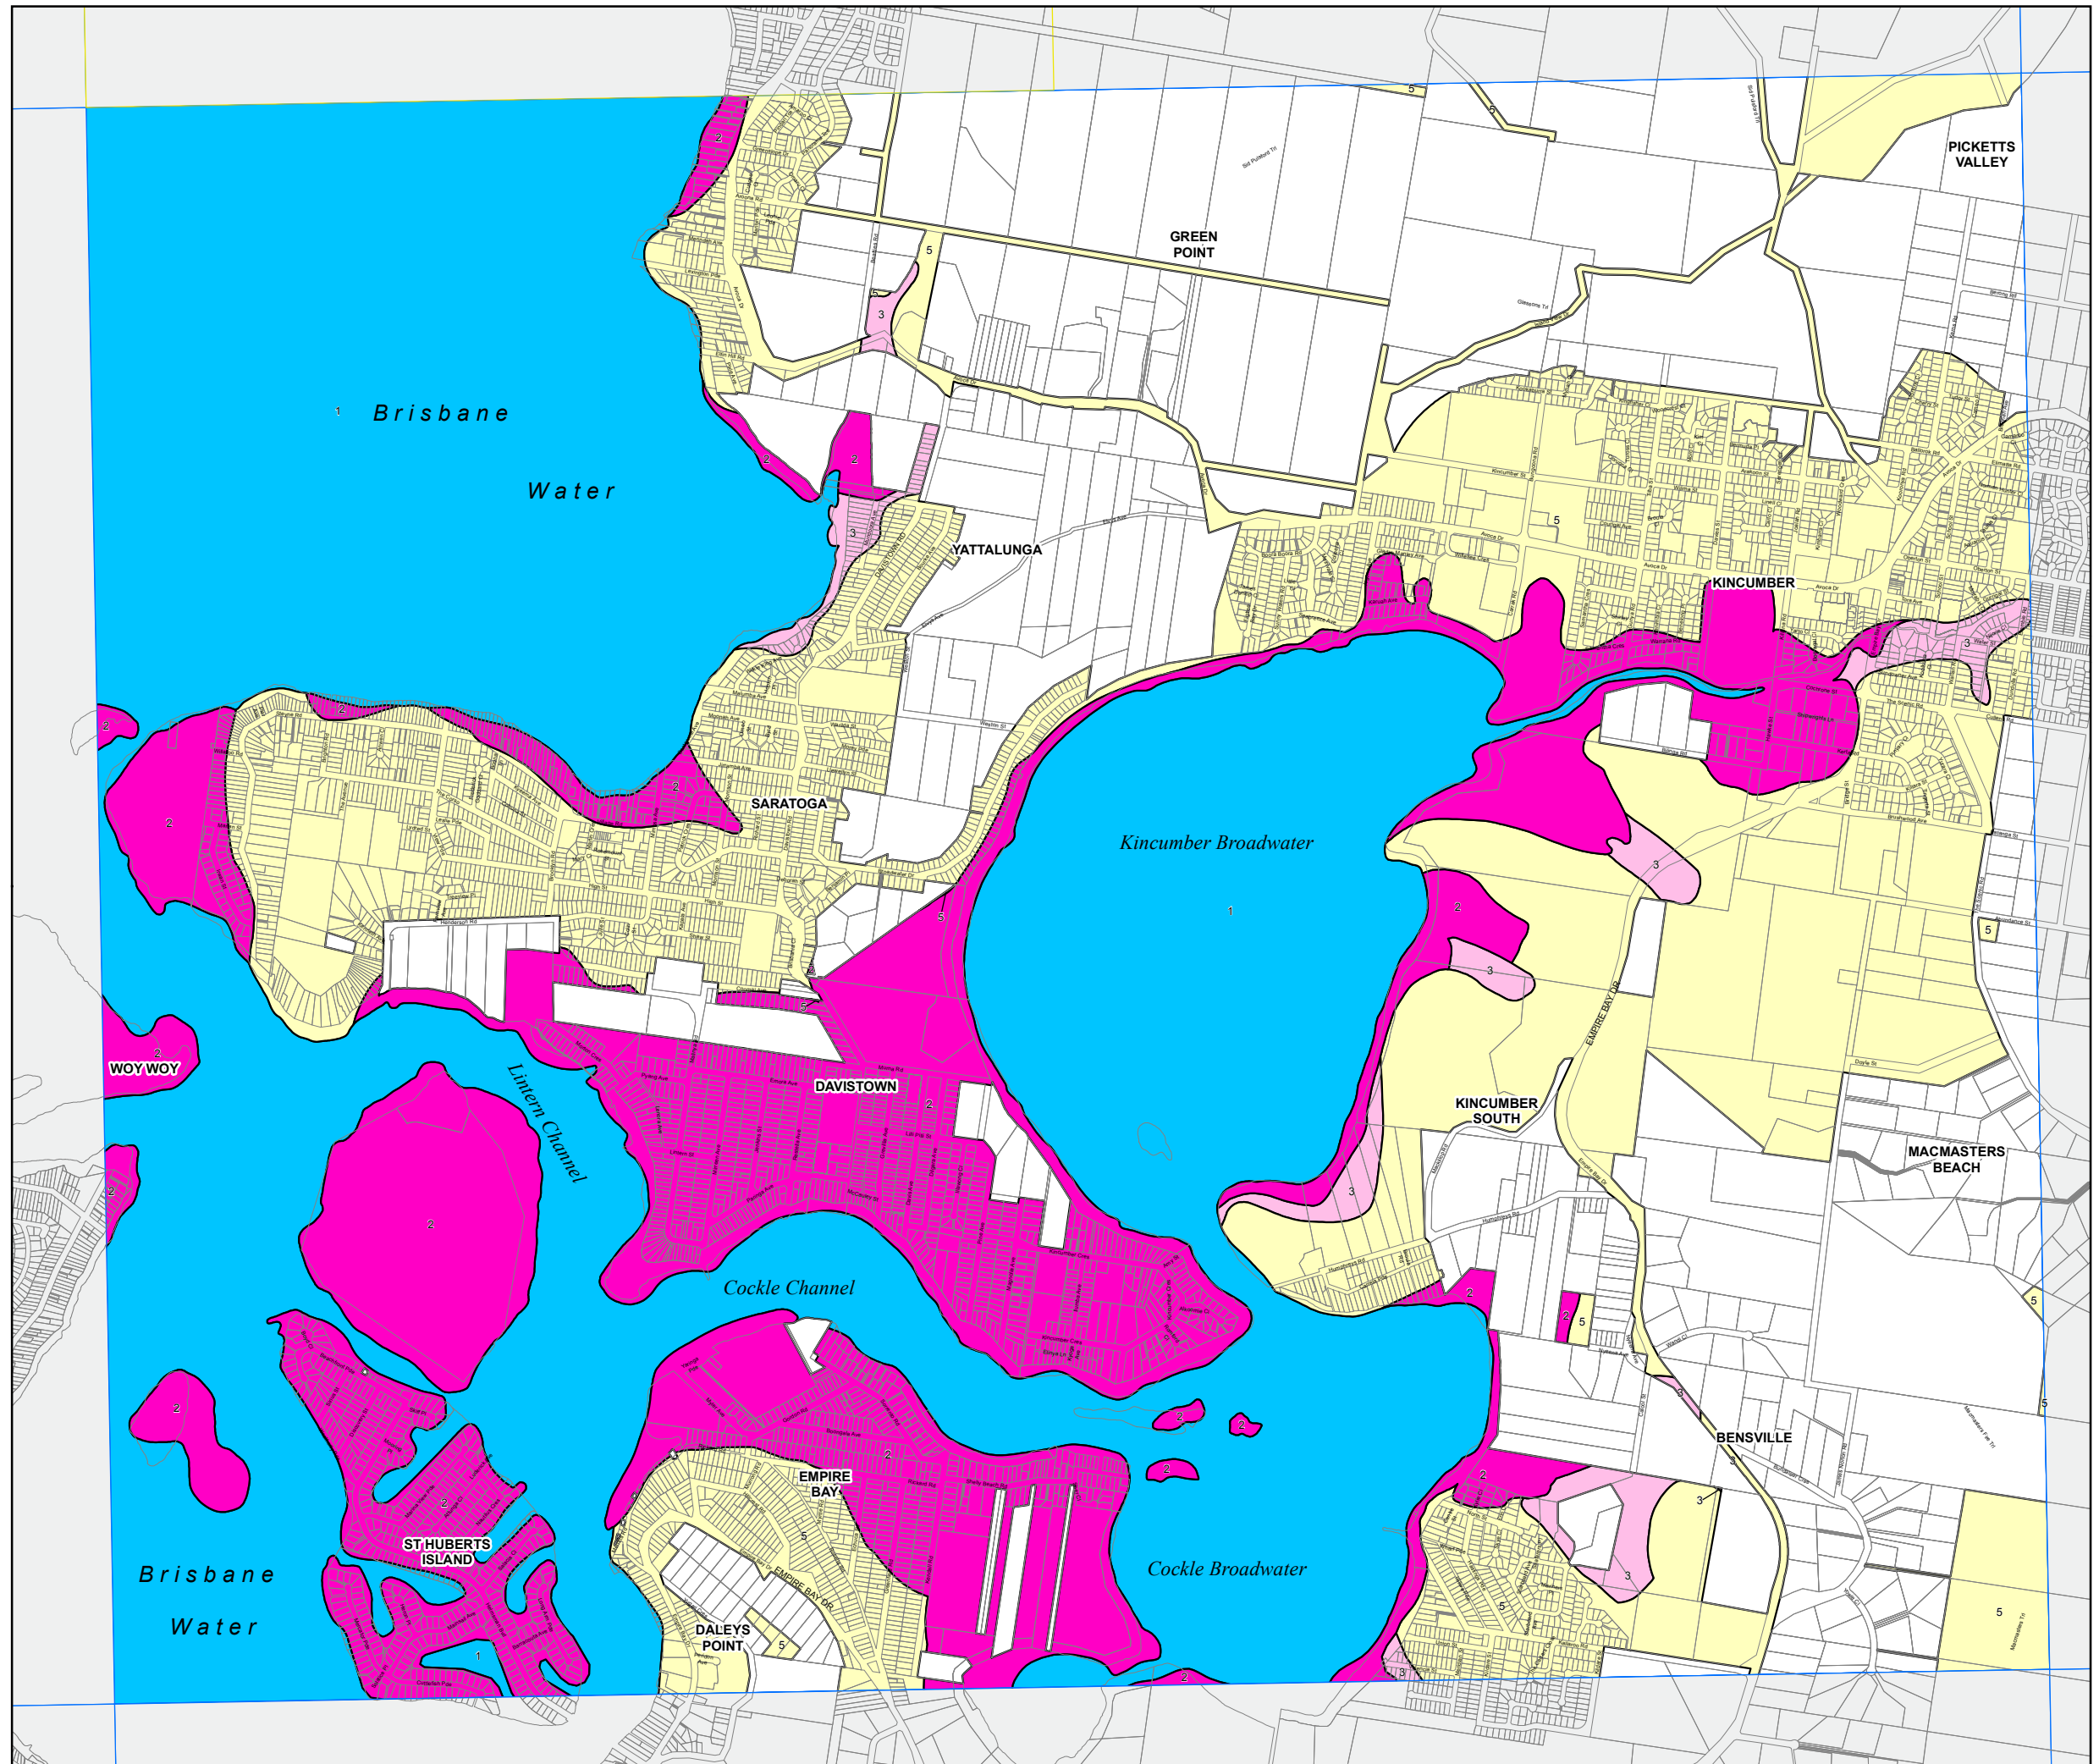

Gosford Local Environmental Plan 2014

Acid Sulfate Soils Map Sheet ASS_015D

Acid Sulfate Soils

- Class 1
- Class 2
- Class 3
- Class 4
- Class 5

Cadastral

Base data 01/01/2005 © Land & Property Information (LPI)
Addendum data 01/09/2013 © Gosford City Council

Projection: GDA 1994
Zone 56

Map identification number:
3100_COM_ASS_015D_020_20140110