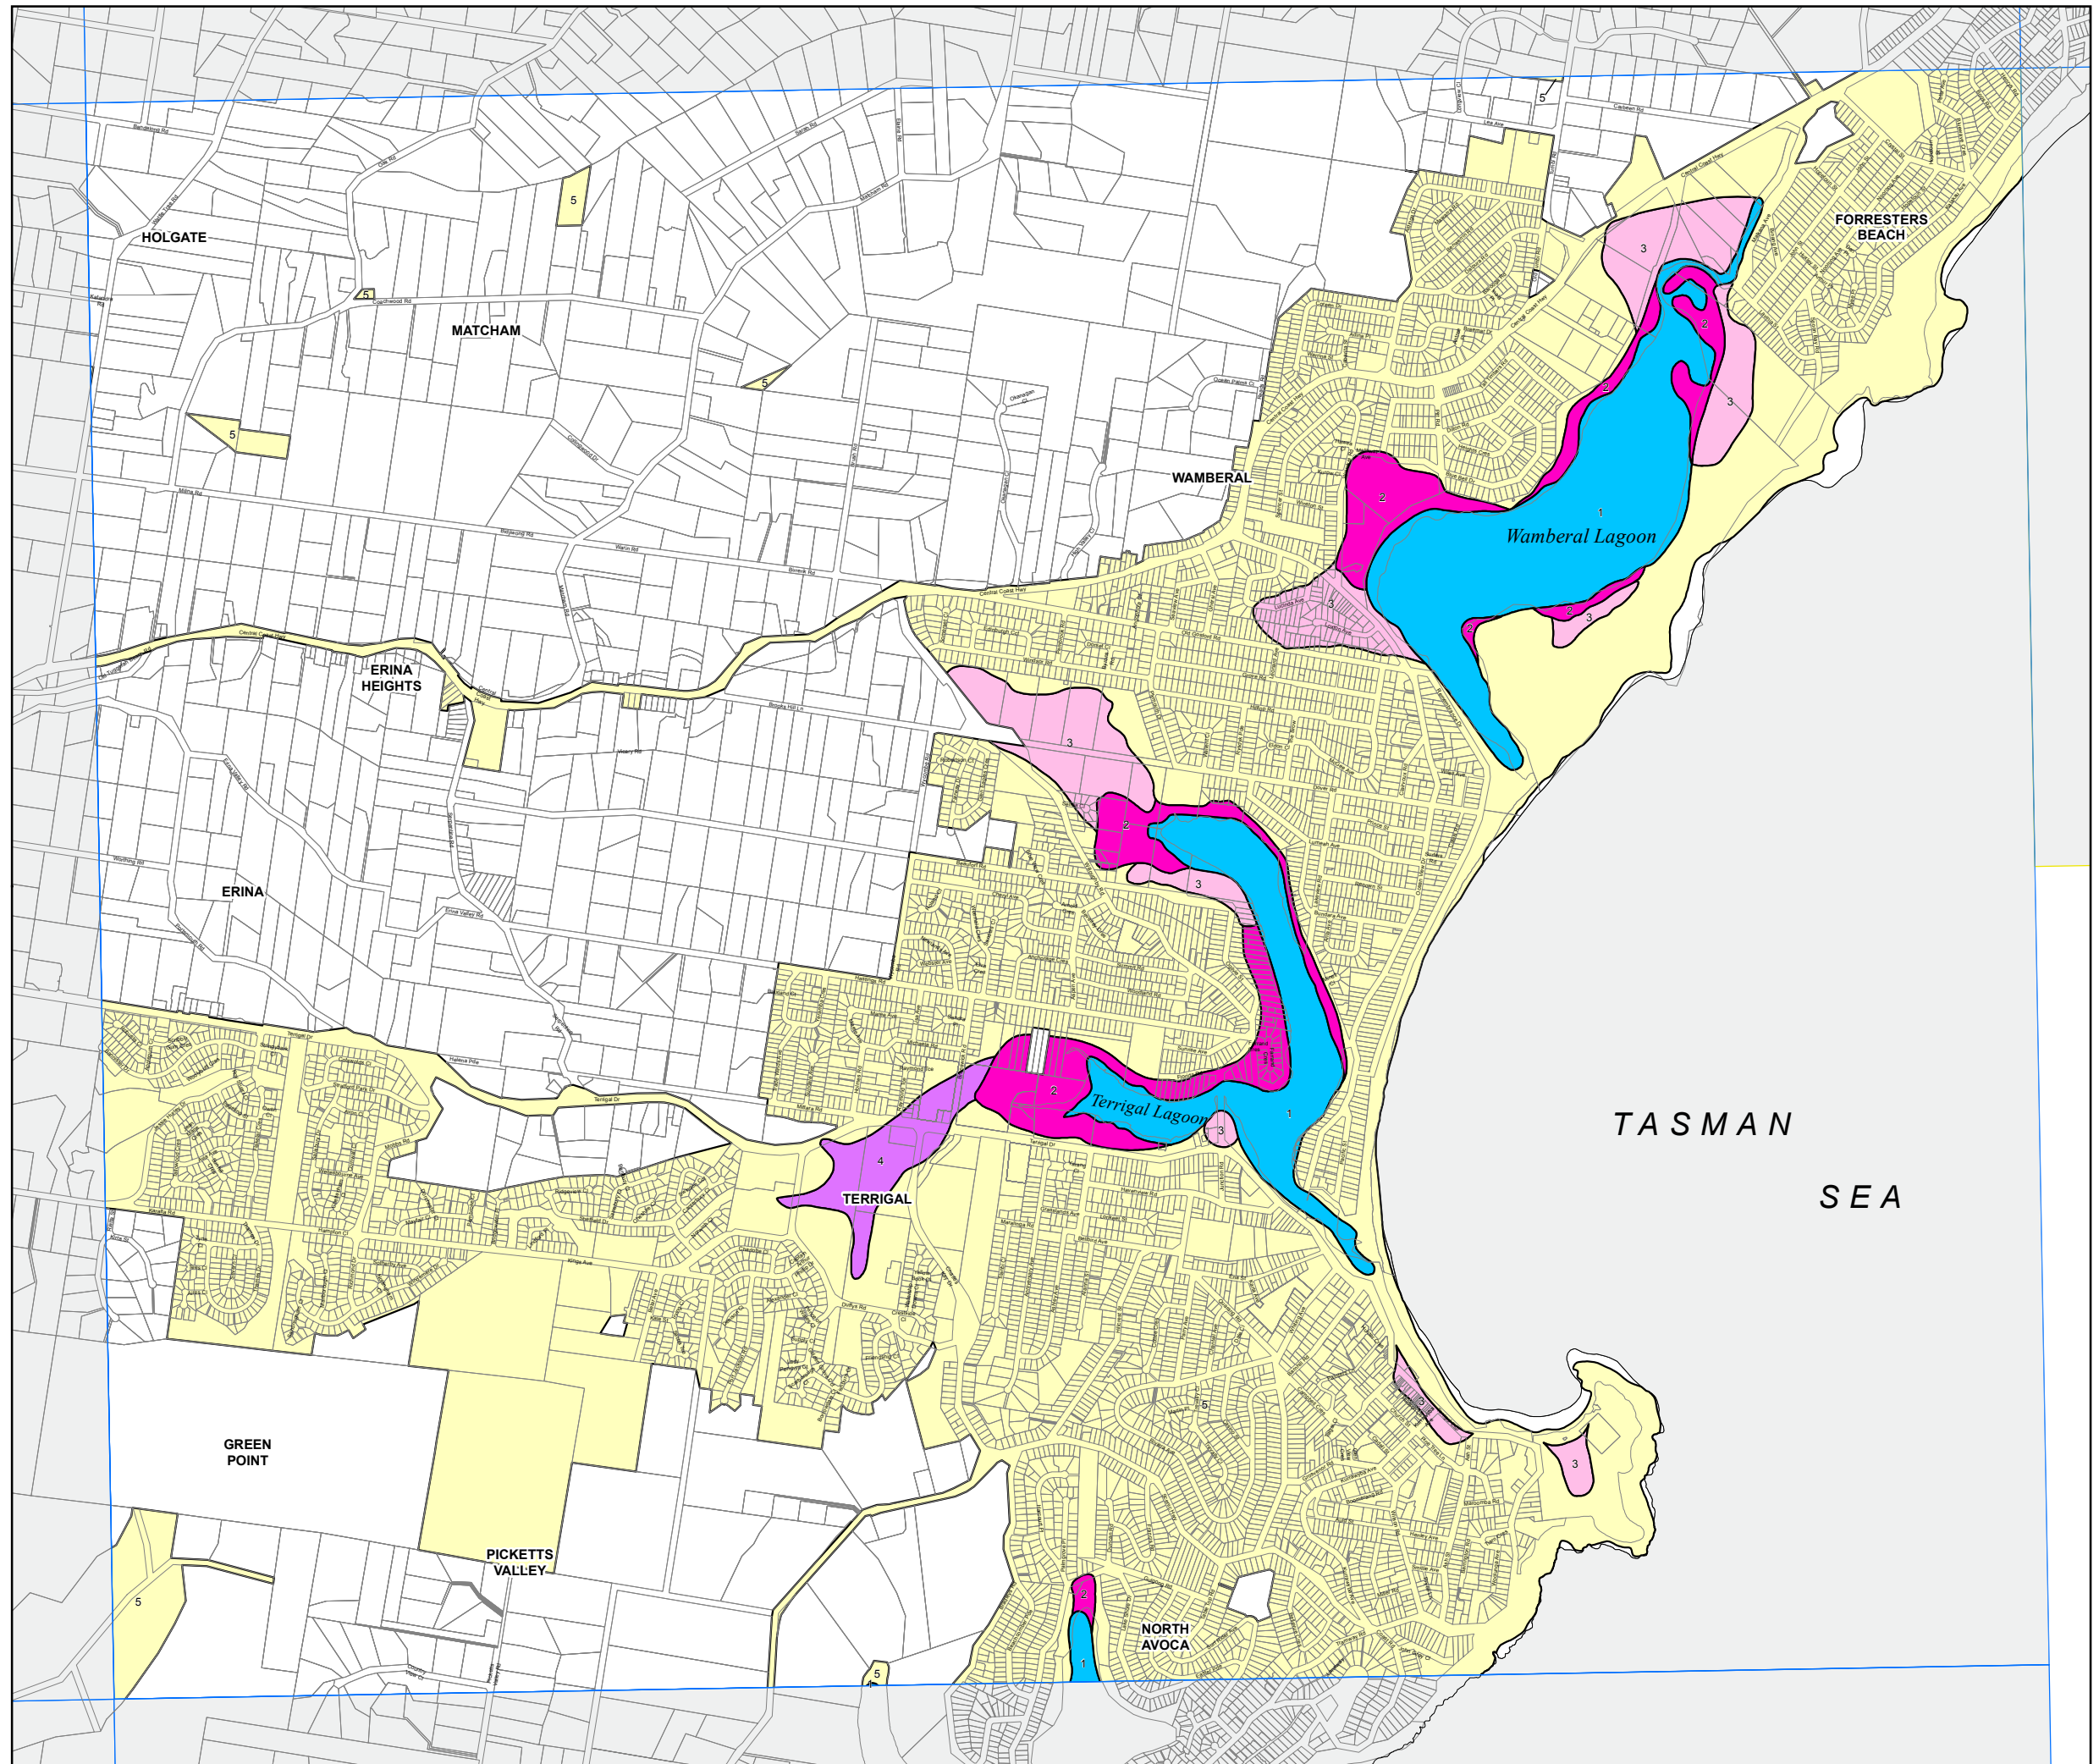

Gosford Local Environmental Plan 2014

Acid Sulfate Soils Map Sheet ASS_017B

Acid Sulfate Soils

- Class 1
- Class 2
- Class 3
- Class 4
- Class 5

Cadastre

Base data 01/01/2005 © Land & Property Information (LPI)
Addendum data 01/09/2013 © Gosford City Council

Projection: GDA 1994
Zone 56

Map identification number:
3100_COM_ASS_017B_020_20140110