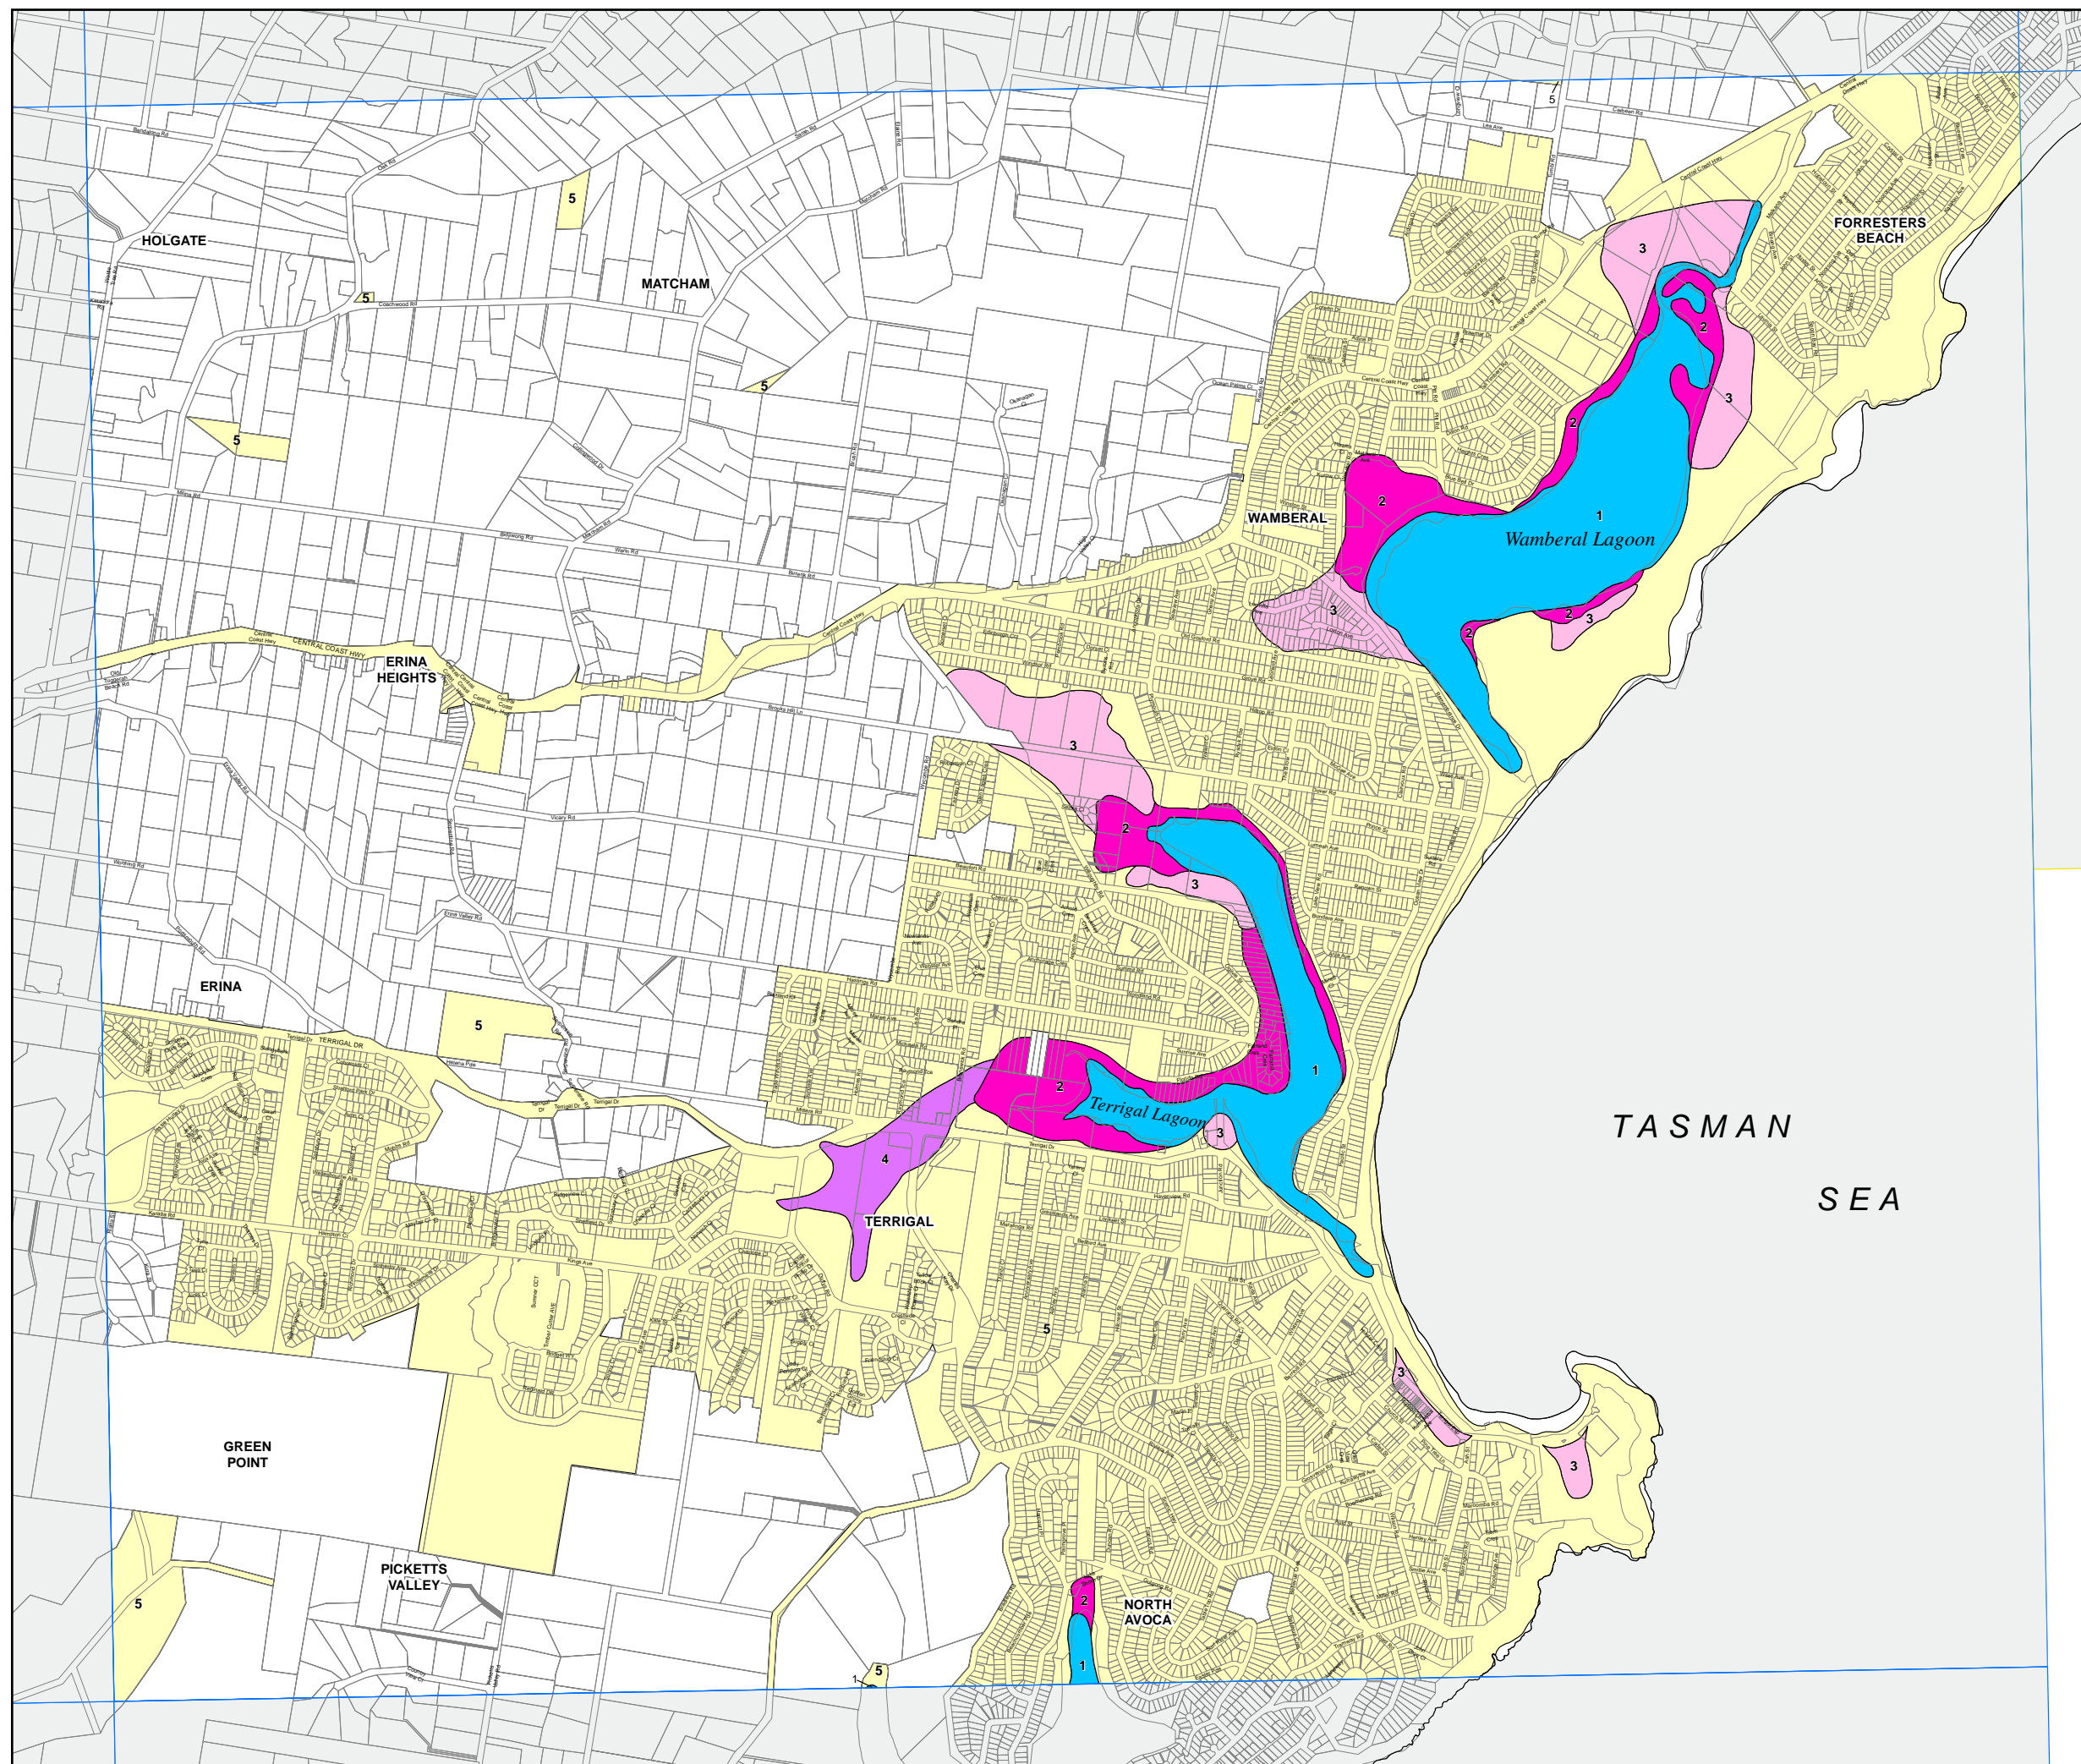

Gosford Local Environmental Plan 2014

Acid Sulfate Soils Map Sheet ASS_017B

Acid Sulfate Soils

- Class 1
- Class 2
- Class 3
- Class 4
- Class 5

Cadastral

Base data 01/01/2005 © Land & Property Information (LPI)
 Addendum data 01/11/2017 © Gosford City Council

Projection: GDA 1994
Zone 56

Map identification number:
3100_COM_ASS_017B_020_20171204