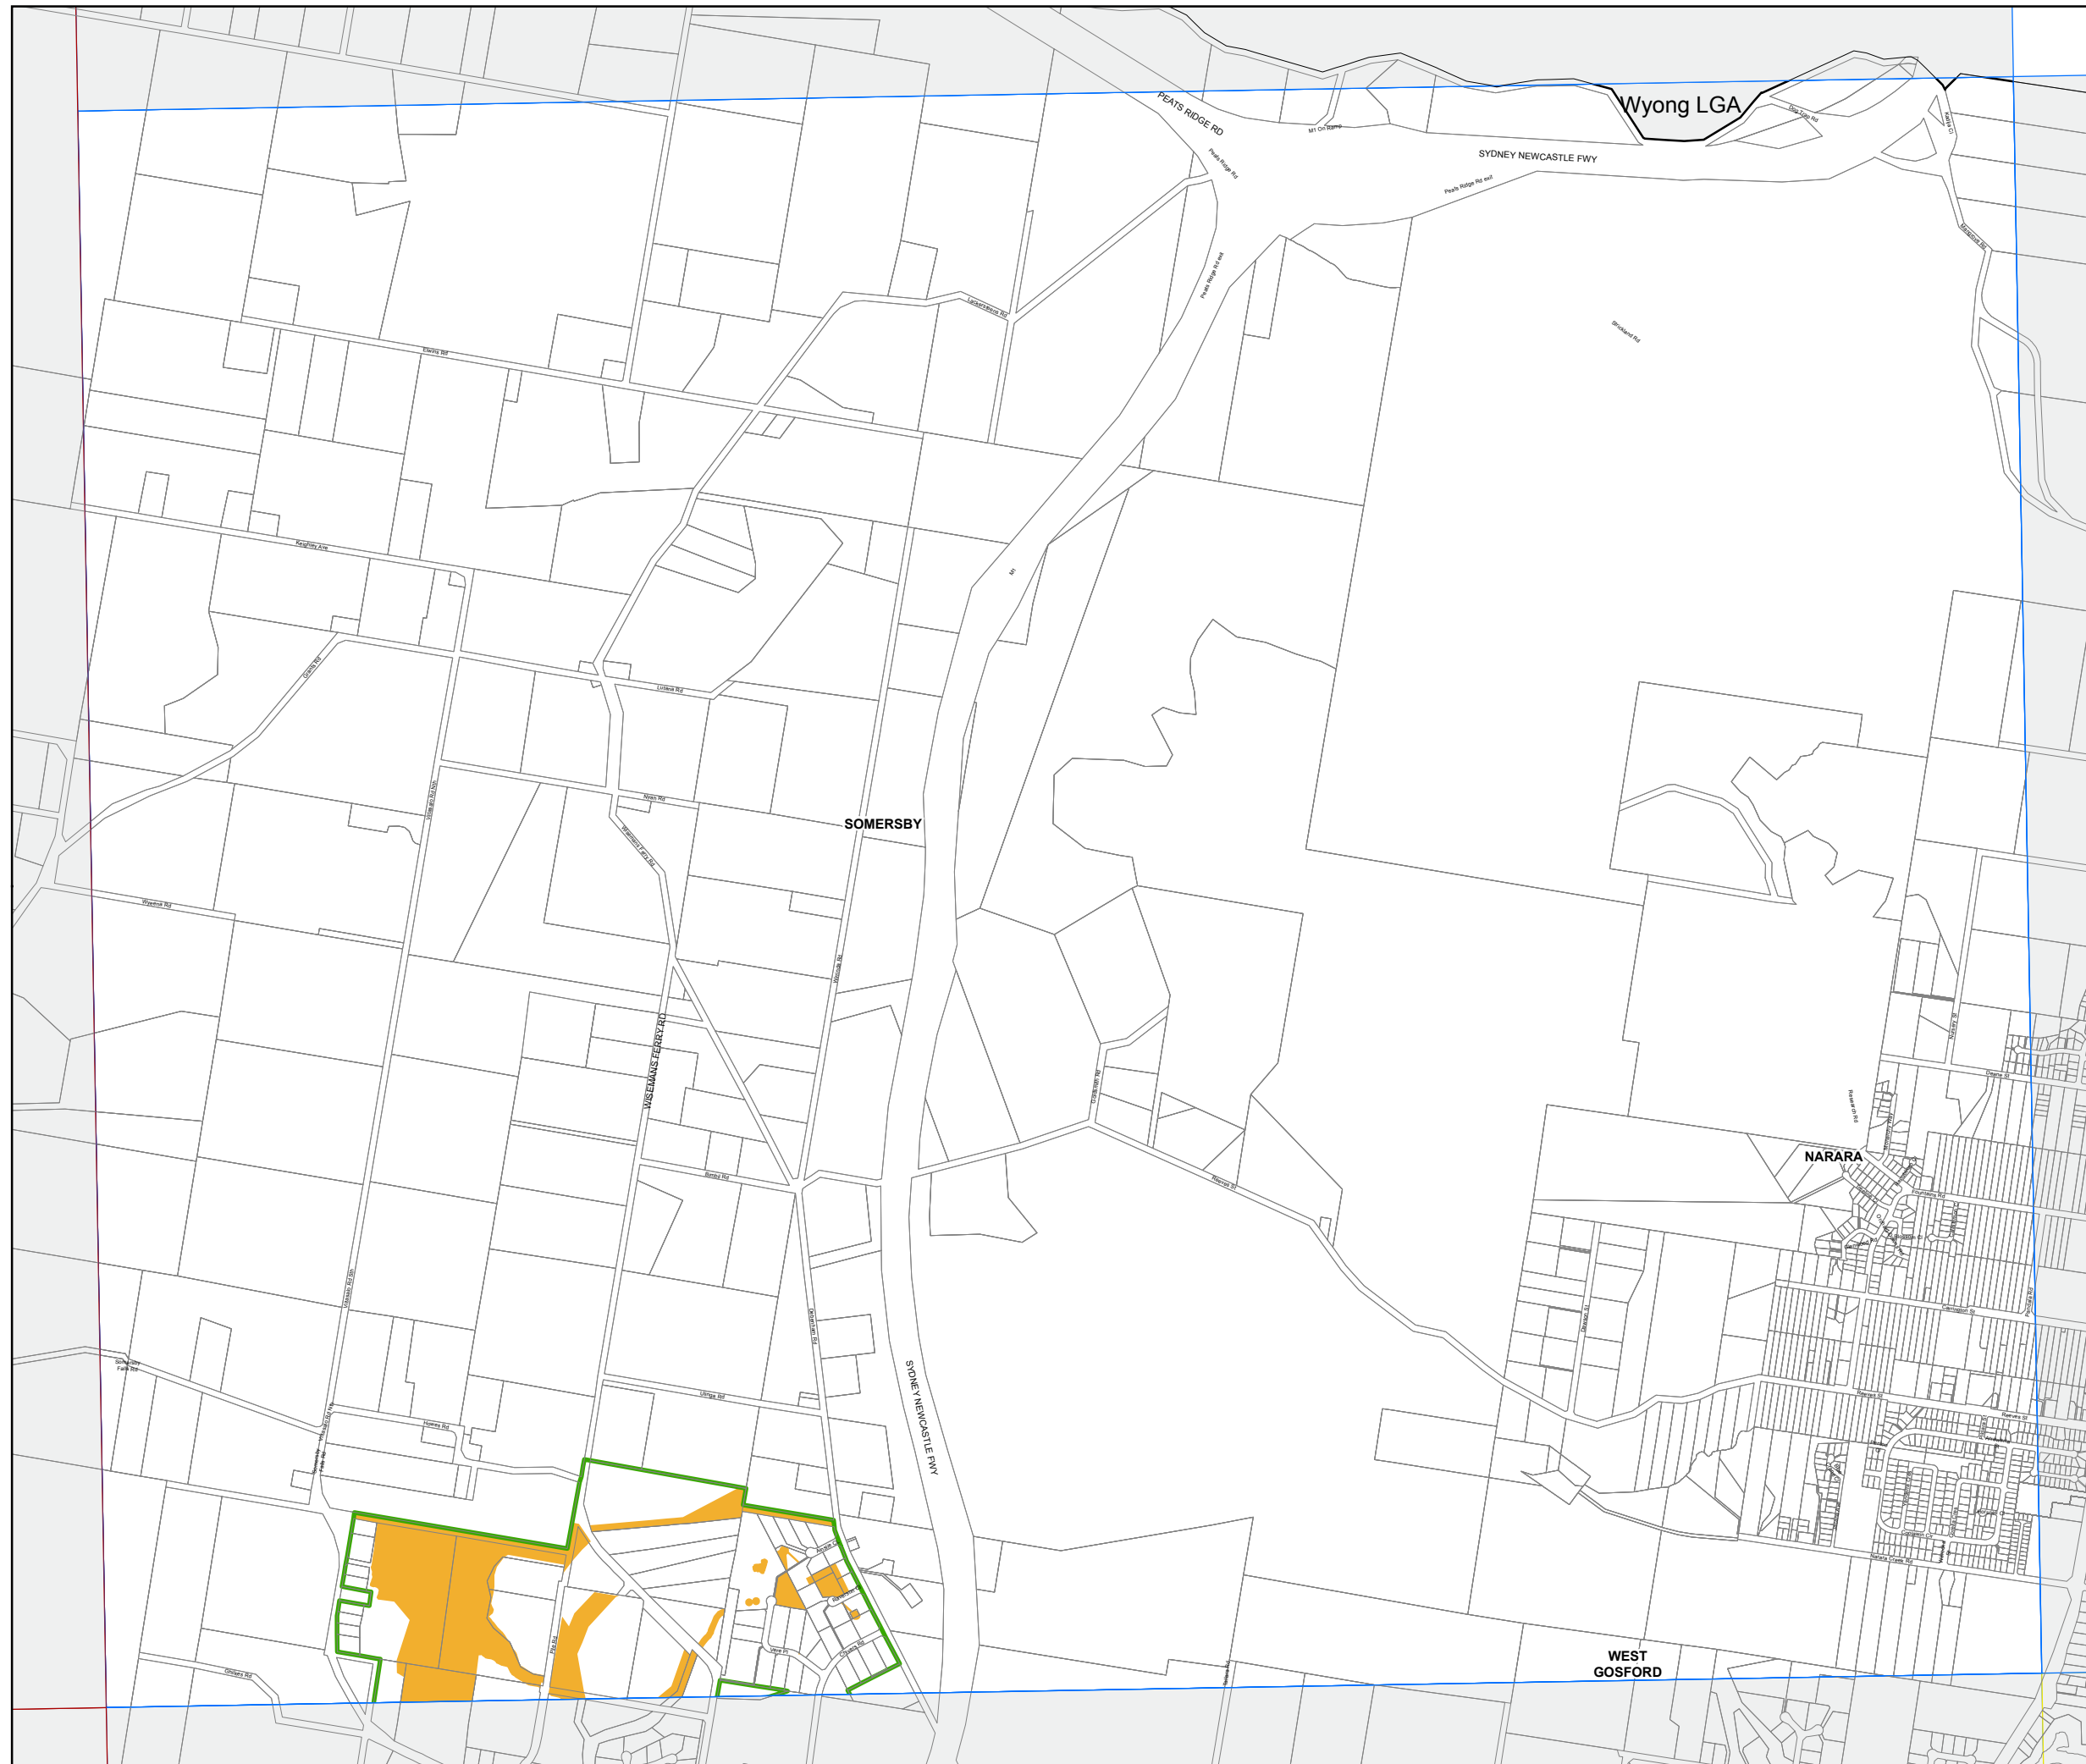

Gosford Local Environmental Plan 2014

Key Sites Map
Development Incentives
Application Map
Sheet CL1_014B

Key Sites

- Gosford City Centre
- Somersby Business Park
- Ecologically Significant & Aboriginal Heritage Lands

Development Incentives Application

- Erina Town Centre, Refer to Clauses 4.3 & 4.4A
- Woy Woy Town Centre, Refer to Clauses 4.3 & 4.4A
- Ettalong Village Centre, Refer to Clauses 4.3 & 4.4A
- Terrigal Village Centre, Refer to Clauses 4.3A & 4.4A
- Umina Village Centre, Refer to Clauses 4.3 & 4.4A
- Gosford City Centre, Refer to Clause 8.9
- Area 1, Karalta Rd, Refer to Clause 7.7
- Street Frontages, Refer to Clauses 4.3, 4.3A & 4.4A

Cadastre

- Base data 01/01/2005 © Land & Property Information (LPI)
- Addendum data 01/09/2013 © Gosford City Council

Projection: GDA 1994
Zone 56
Map identification number:
3100_COM_CL1_014B_020_20140110