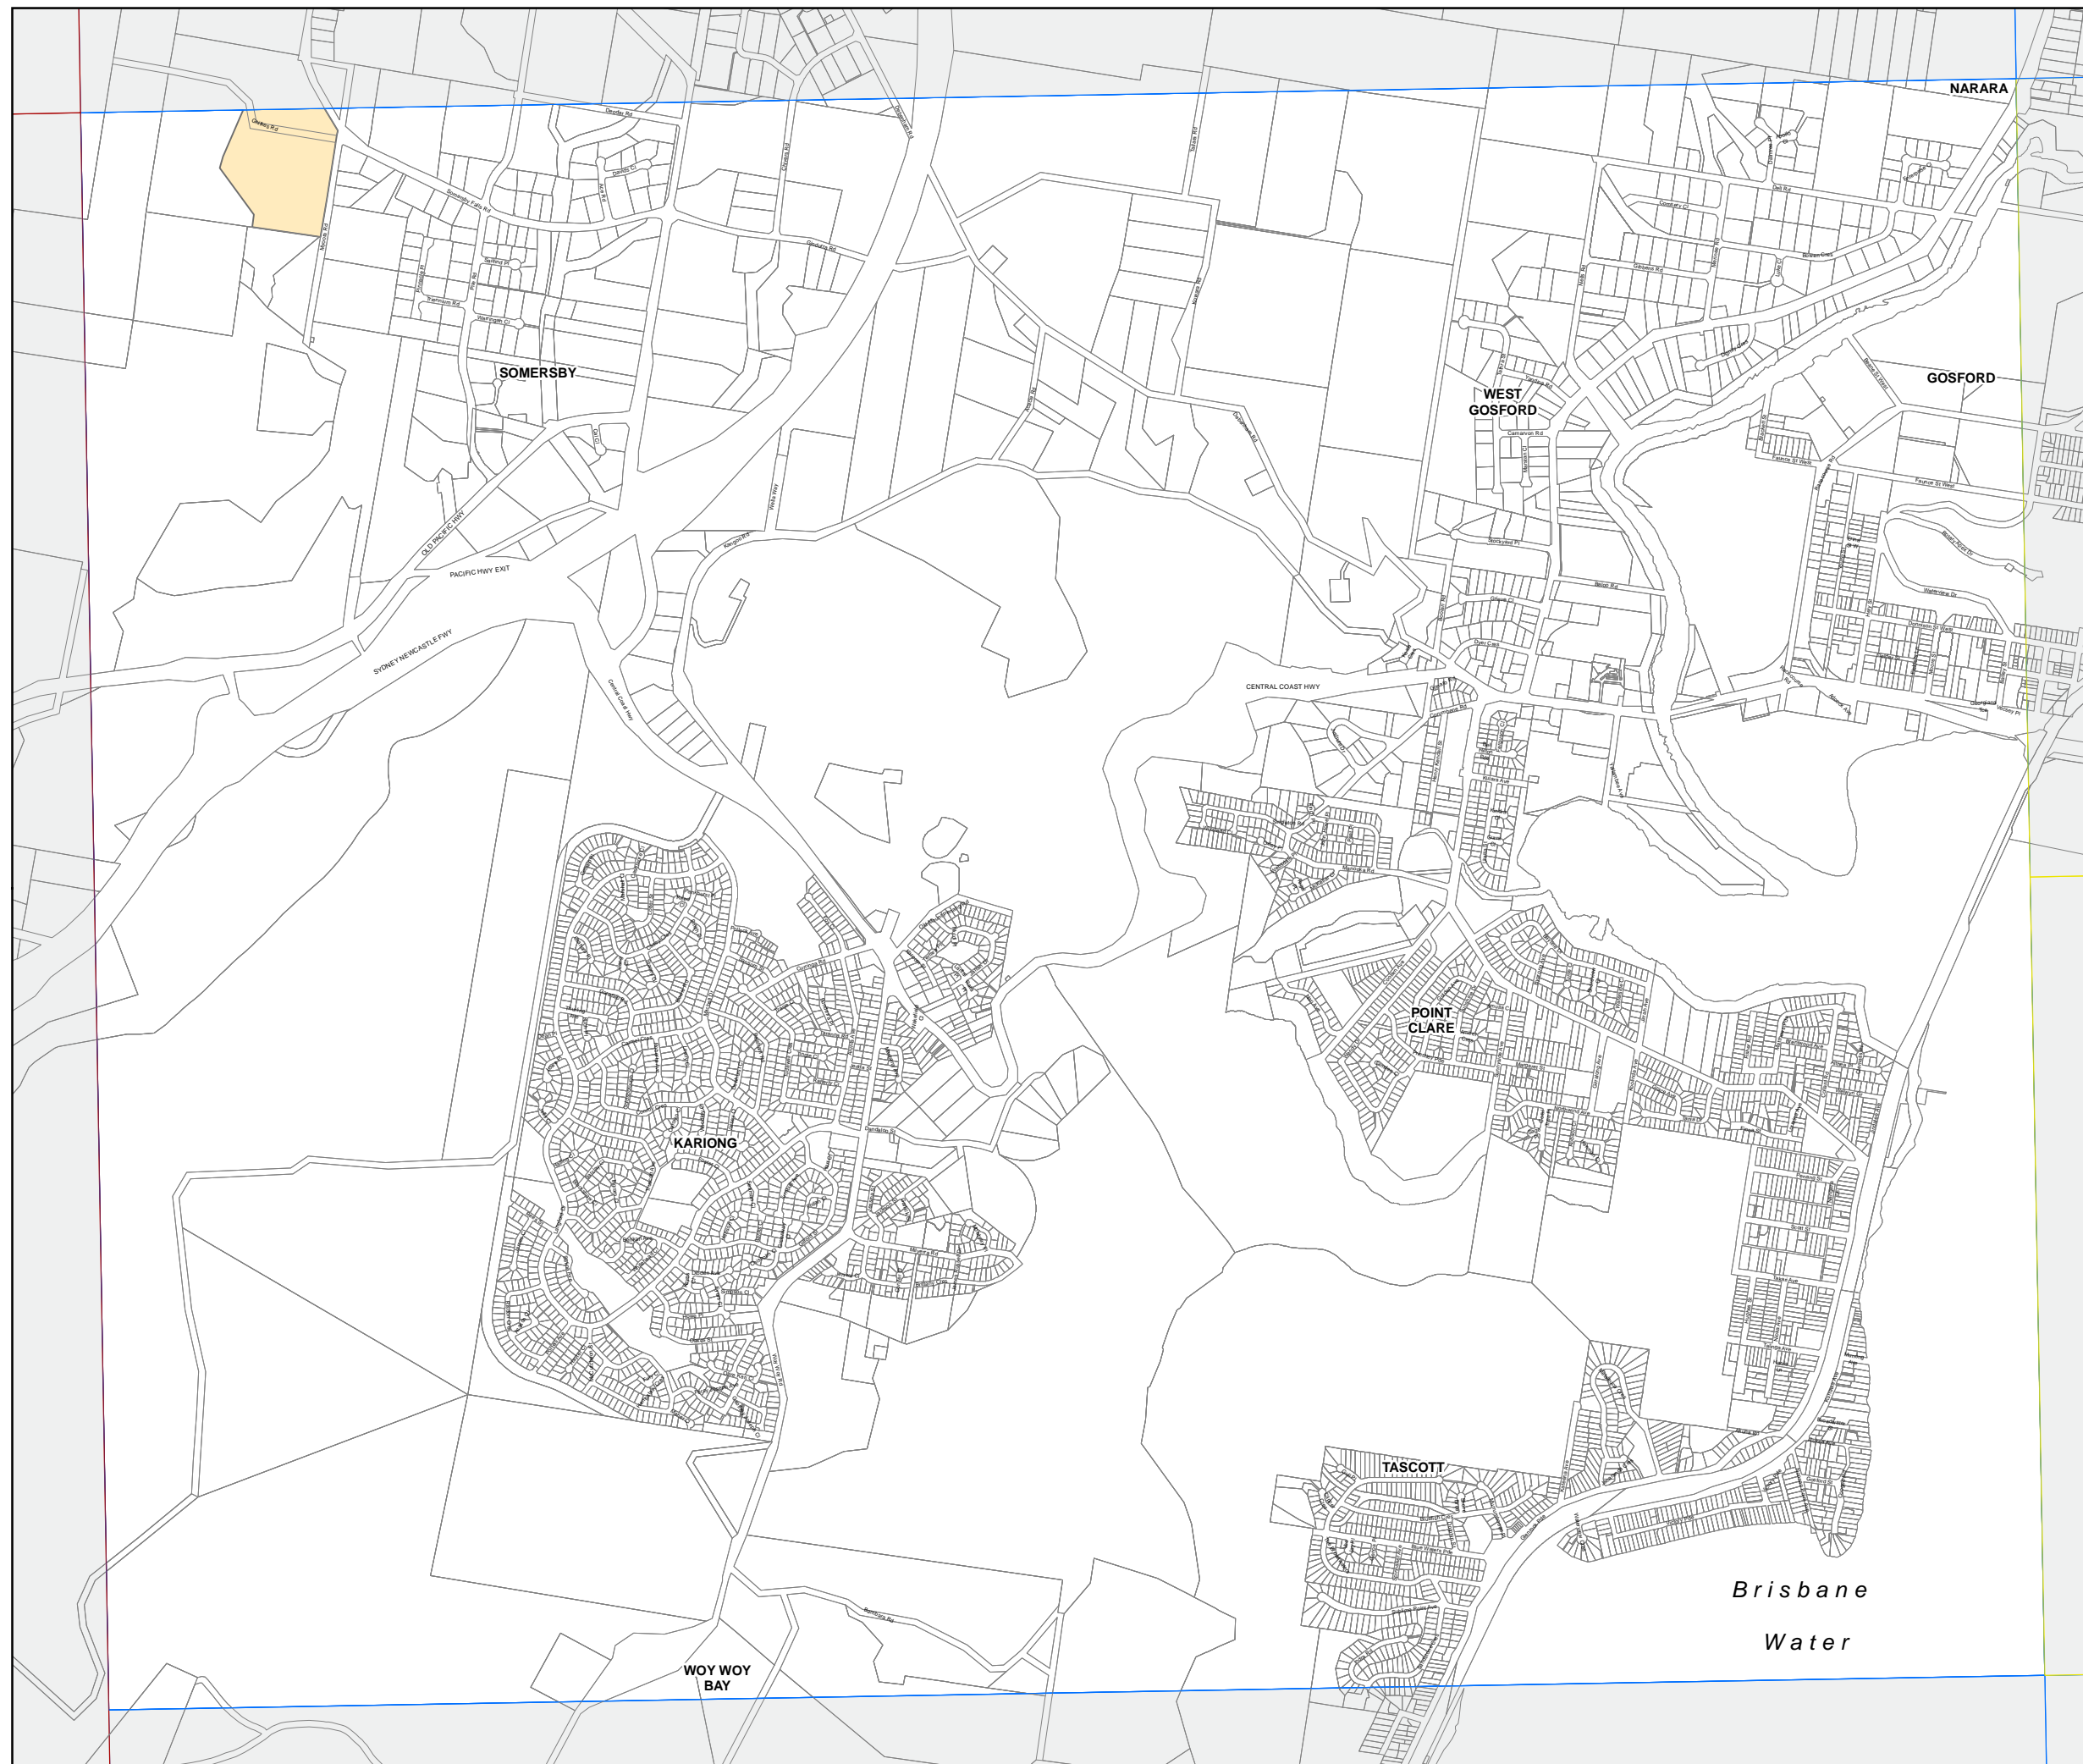

Gosford Local Environmental Plan 2014

Urban Release Area Map
Manufactured Home Estate Map
Sheet CL2_015A

Urban Release Area

Urban Release Area

Manufactured Home Estates

Caravan Parks and Manufactured Home Estates

Cadastre

Base data 01/01/2005 © Land & Property Information (LPI)
 Addendum data 01/09/2013 © Gosford City Council

0 400 800 Metres

Scale: 1:20,000 @ A3

Projection: GDA 1994
Zone 56

Map identification number:
3100_COM_CL2_015A_020_20140401