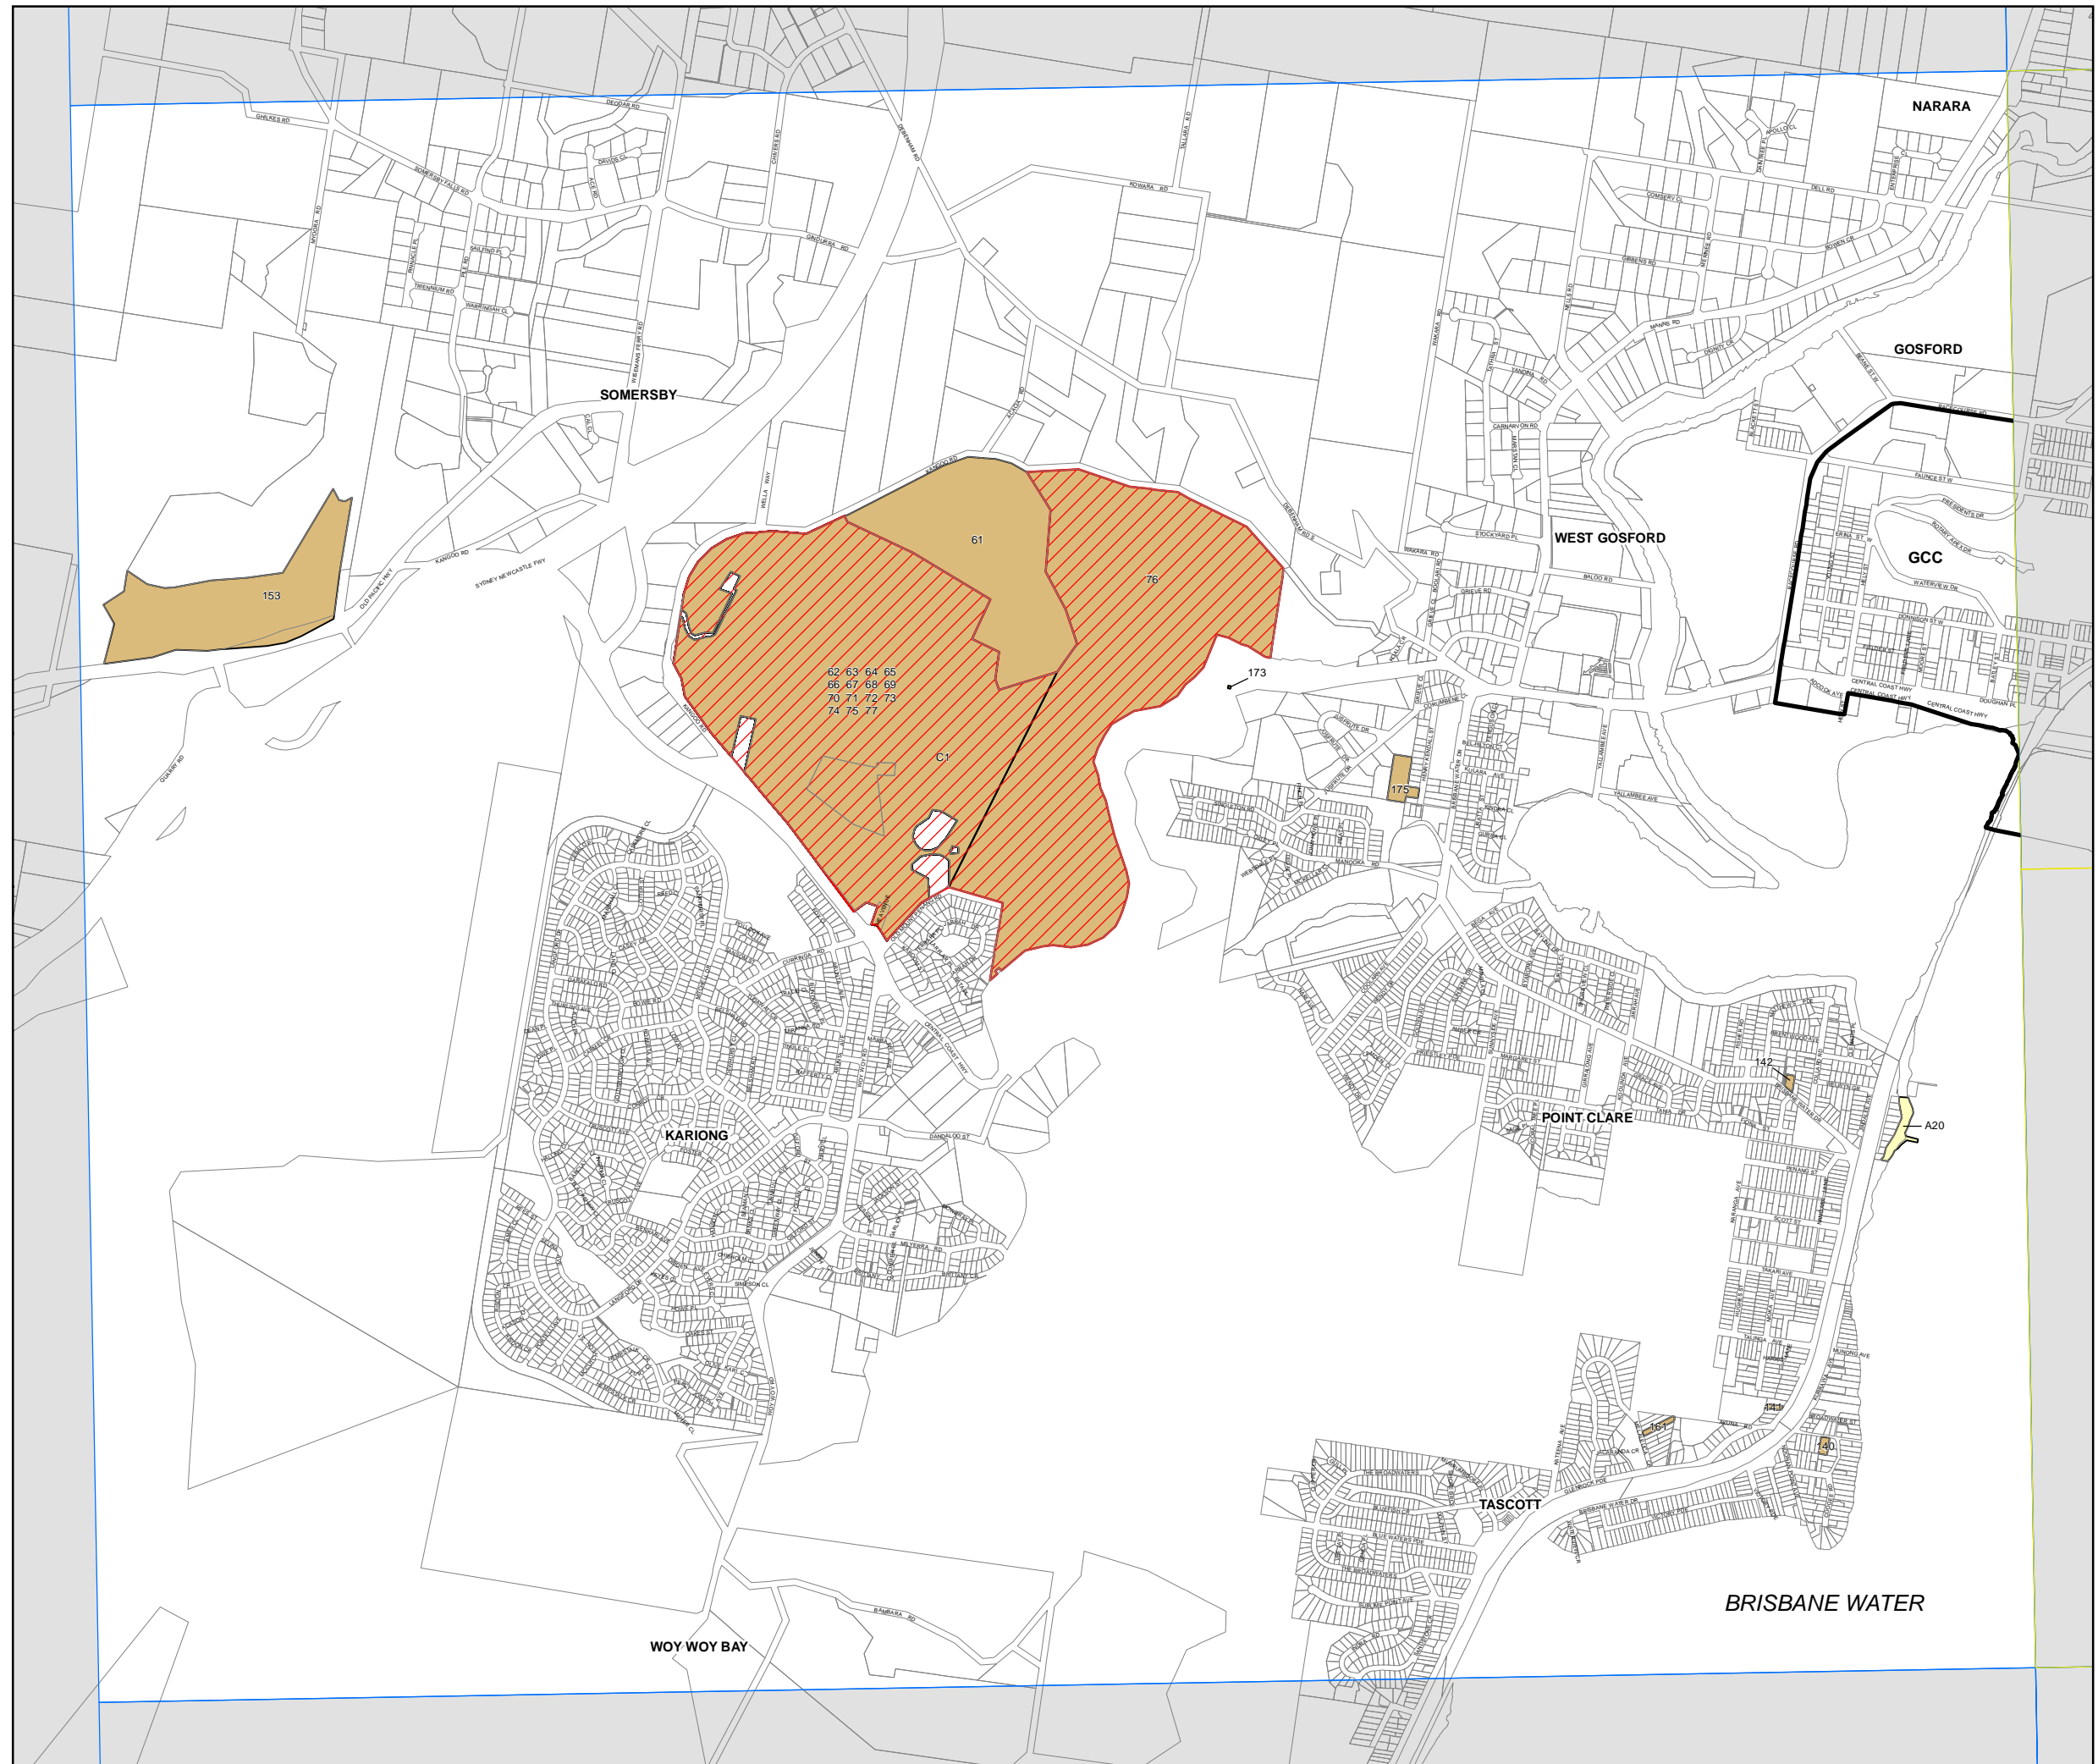

Gosford Local Environmental Plan 2014

Heritage Map Sheet HER_015A

Heritage

Conservation Area - General

Item - General

Item - Archaeological

SEPP (Gosford City Centre) 2018

Cadastre

Cadastre 07/06/2018 © Spatial Services

Projection: GDA 1994
MGA Zone 56
Scale: 1:20,000 @ A3