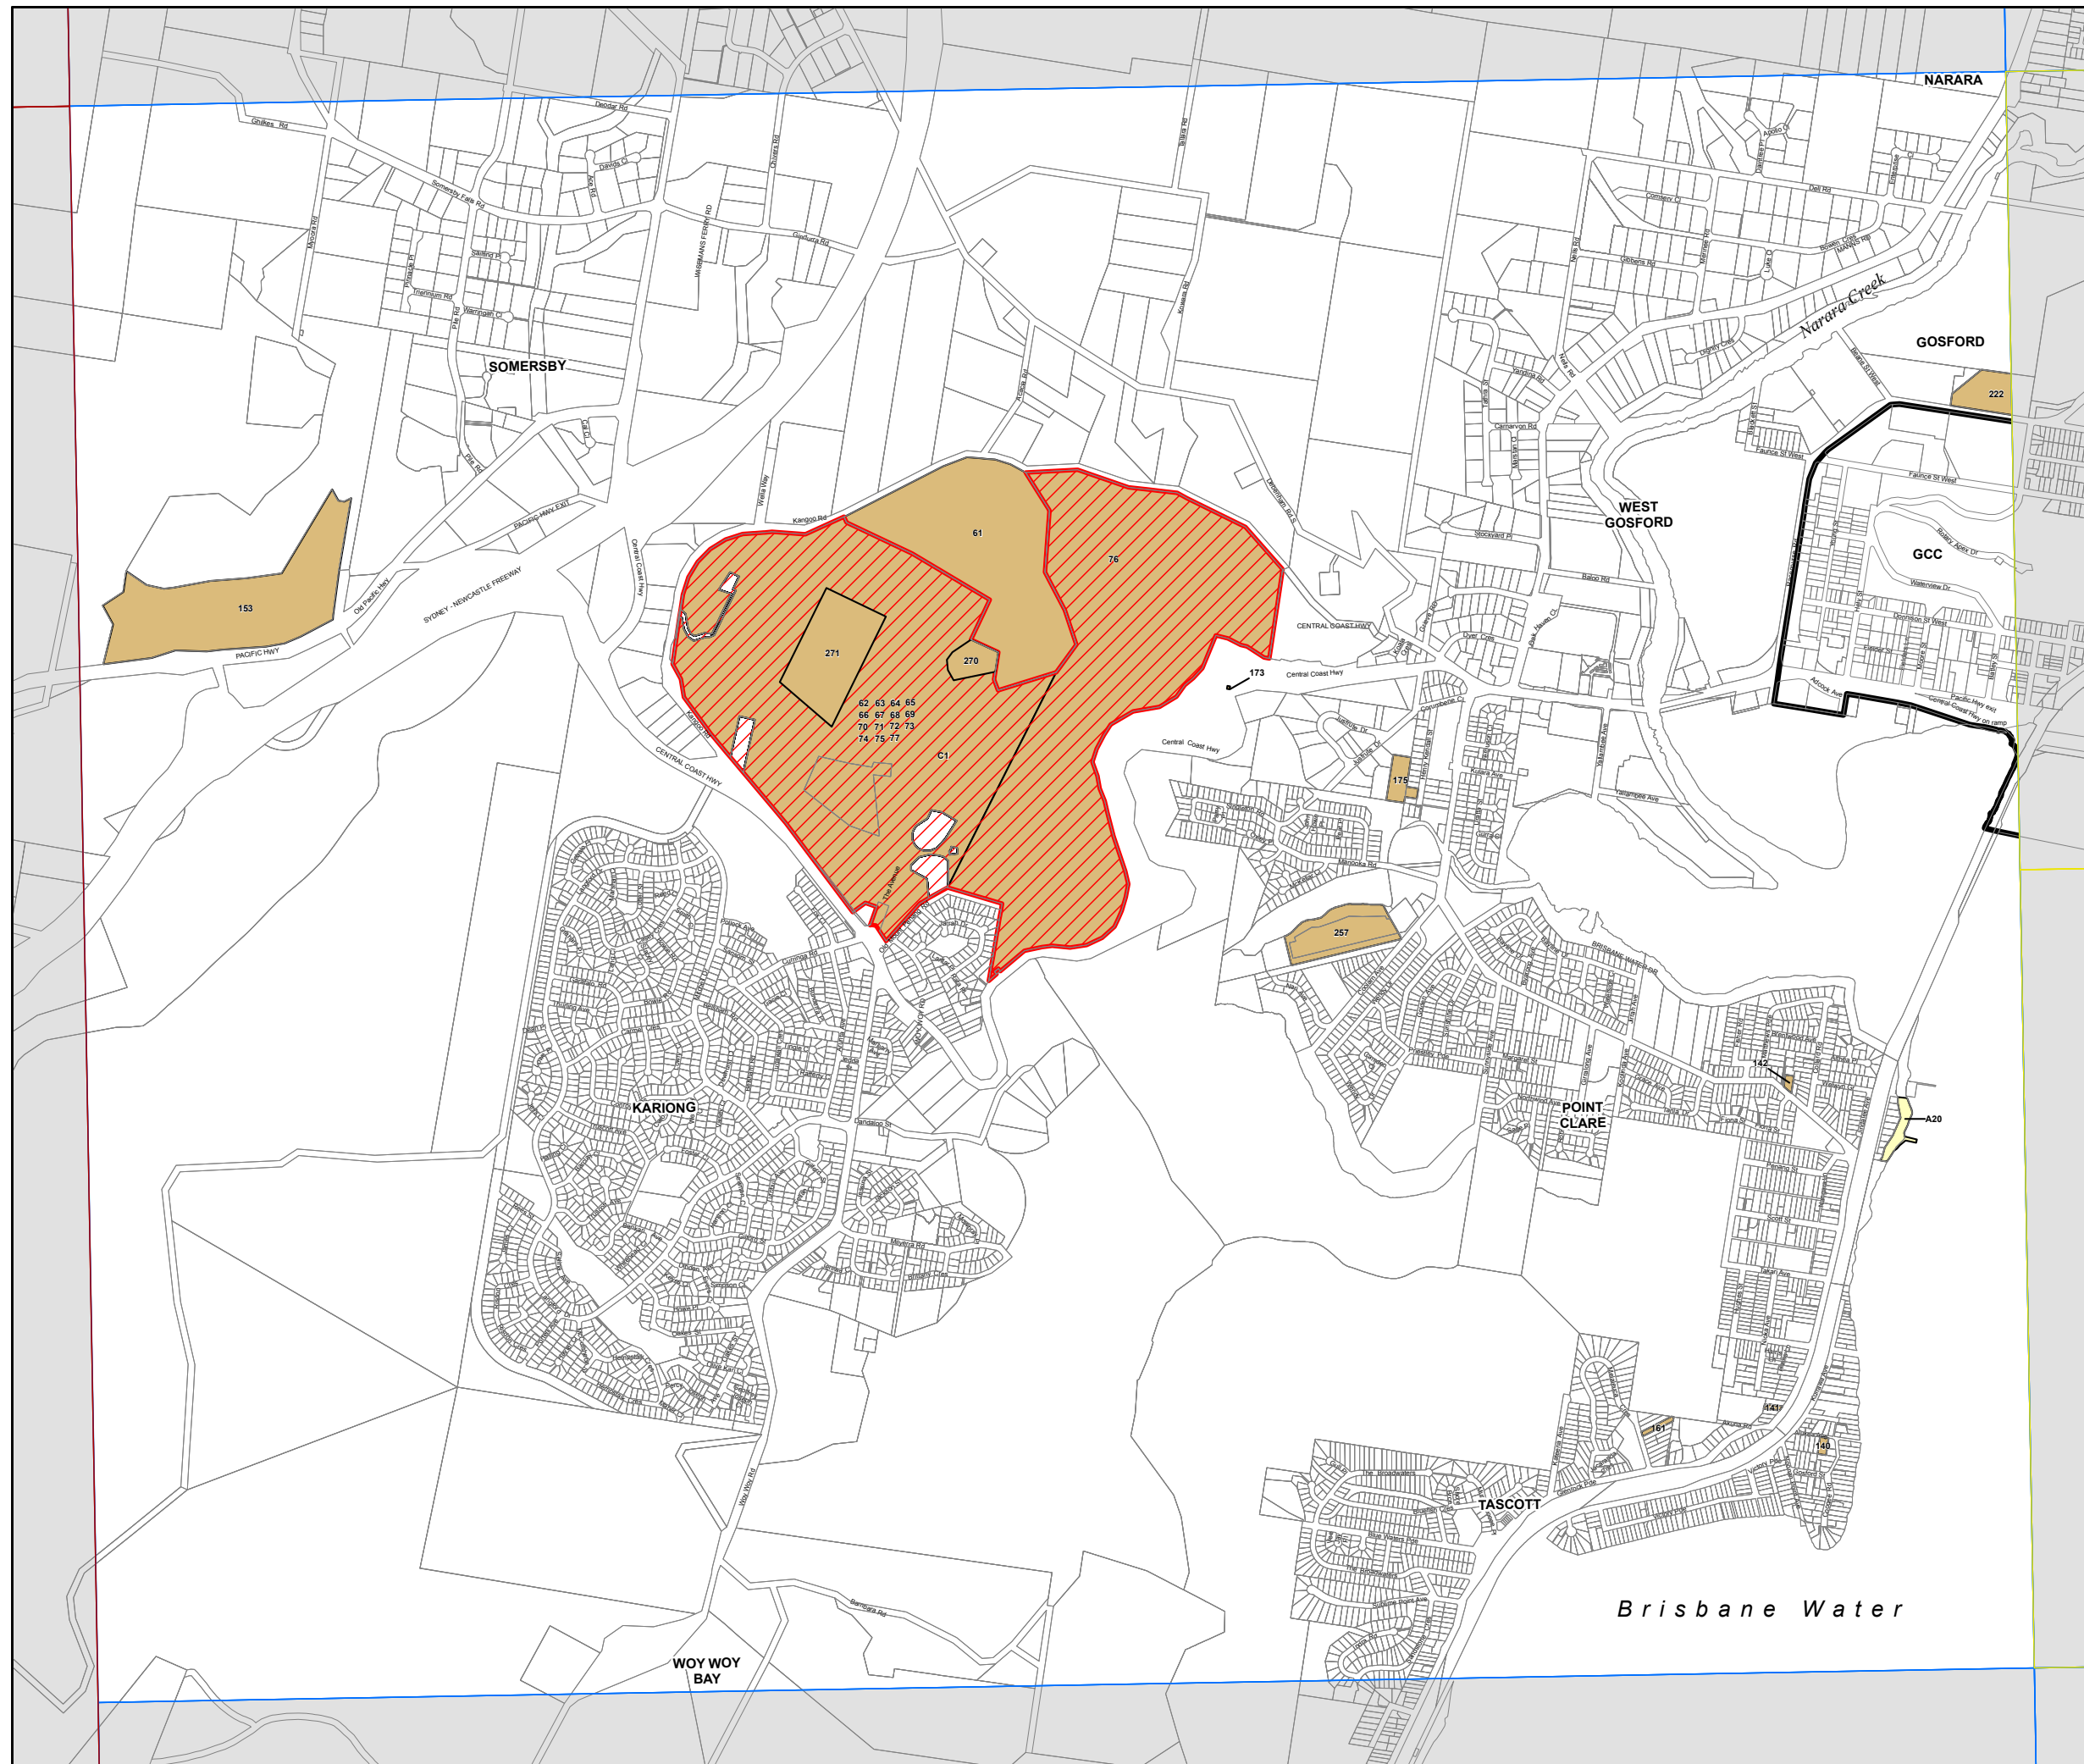

Gosford Local Environmental Plan 2014

Heritage Map Sheet HER_015A

Heritage

Conservation Area - General

Item - General

Item - Archaeological

SEPP (Gosford City Centre) 2018

Cadastre

Base data 01/01/2005 © Land & Property Information (LPI)
 Addendum data 01/02/2019 © Central Coast Council

Projection: GDA 1994
MGA Zone 56

Map identification number:
3100_COM_HER_015A_020_20190401