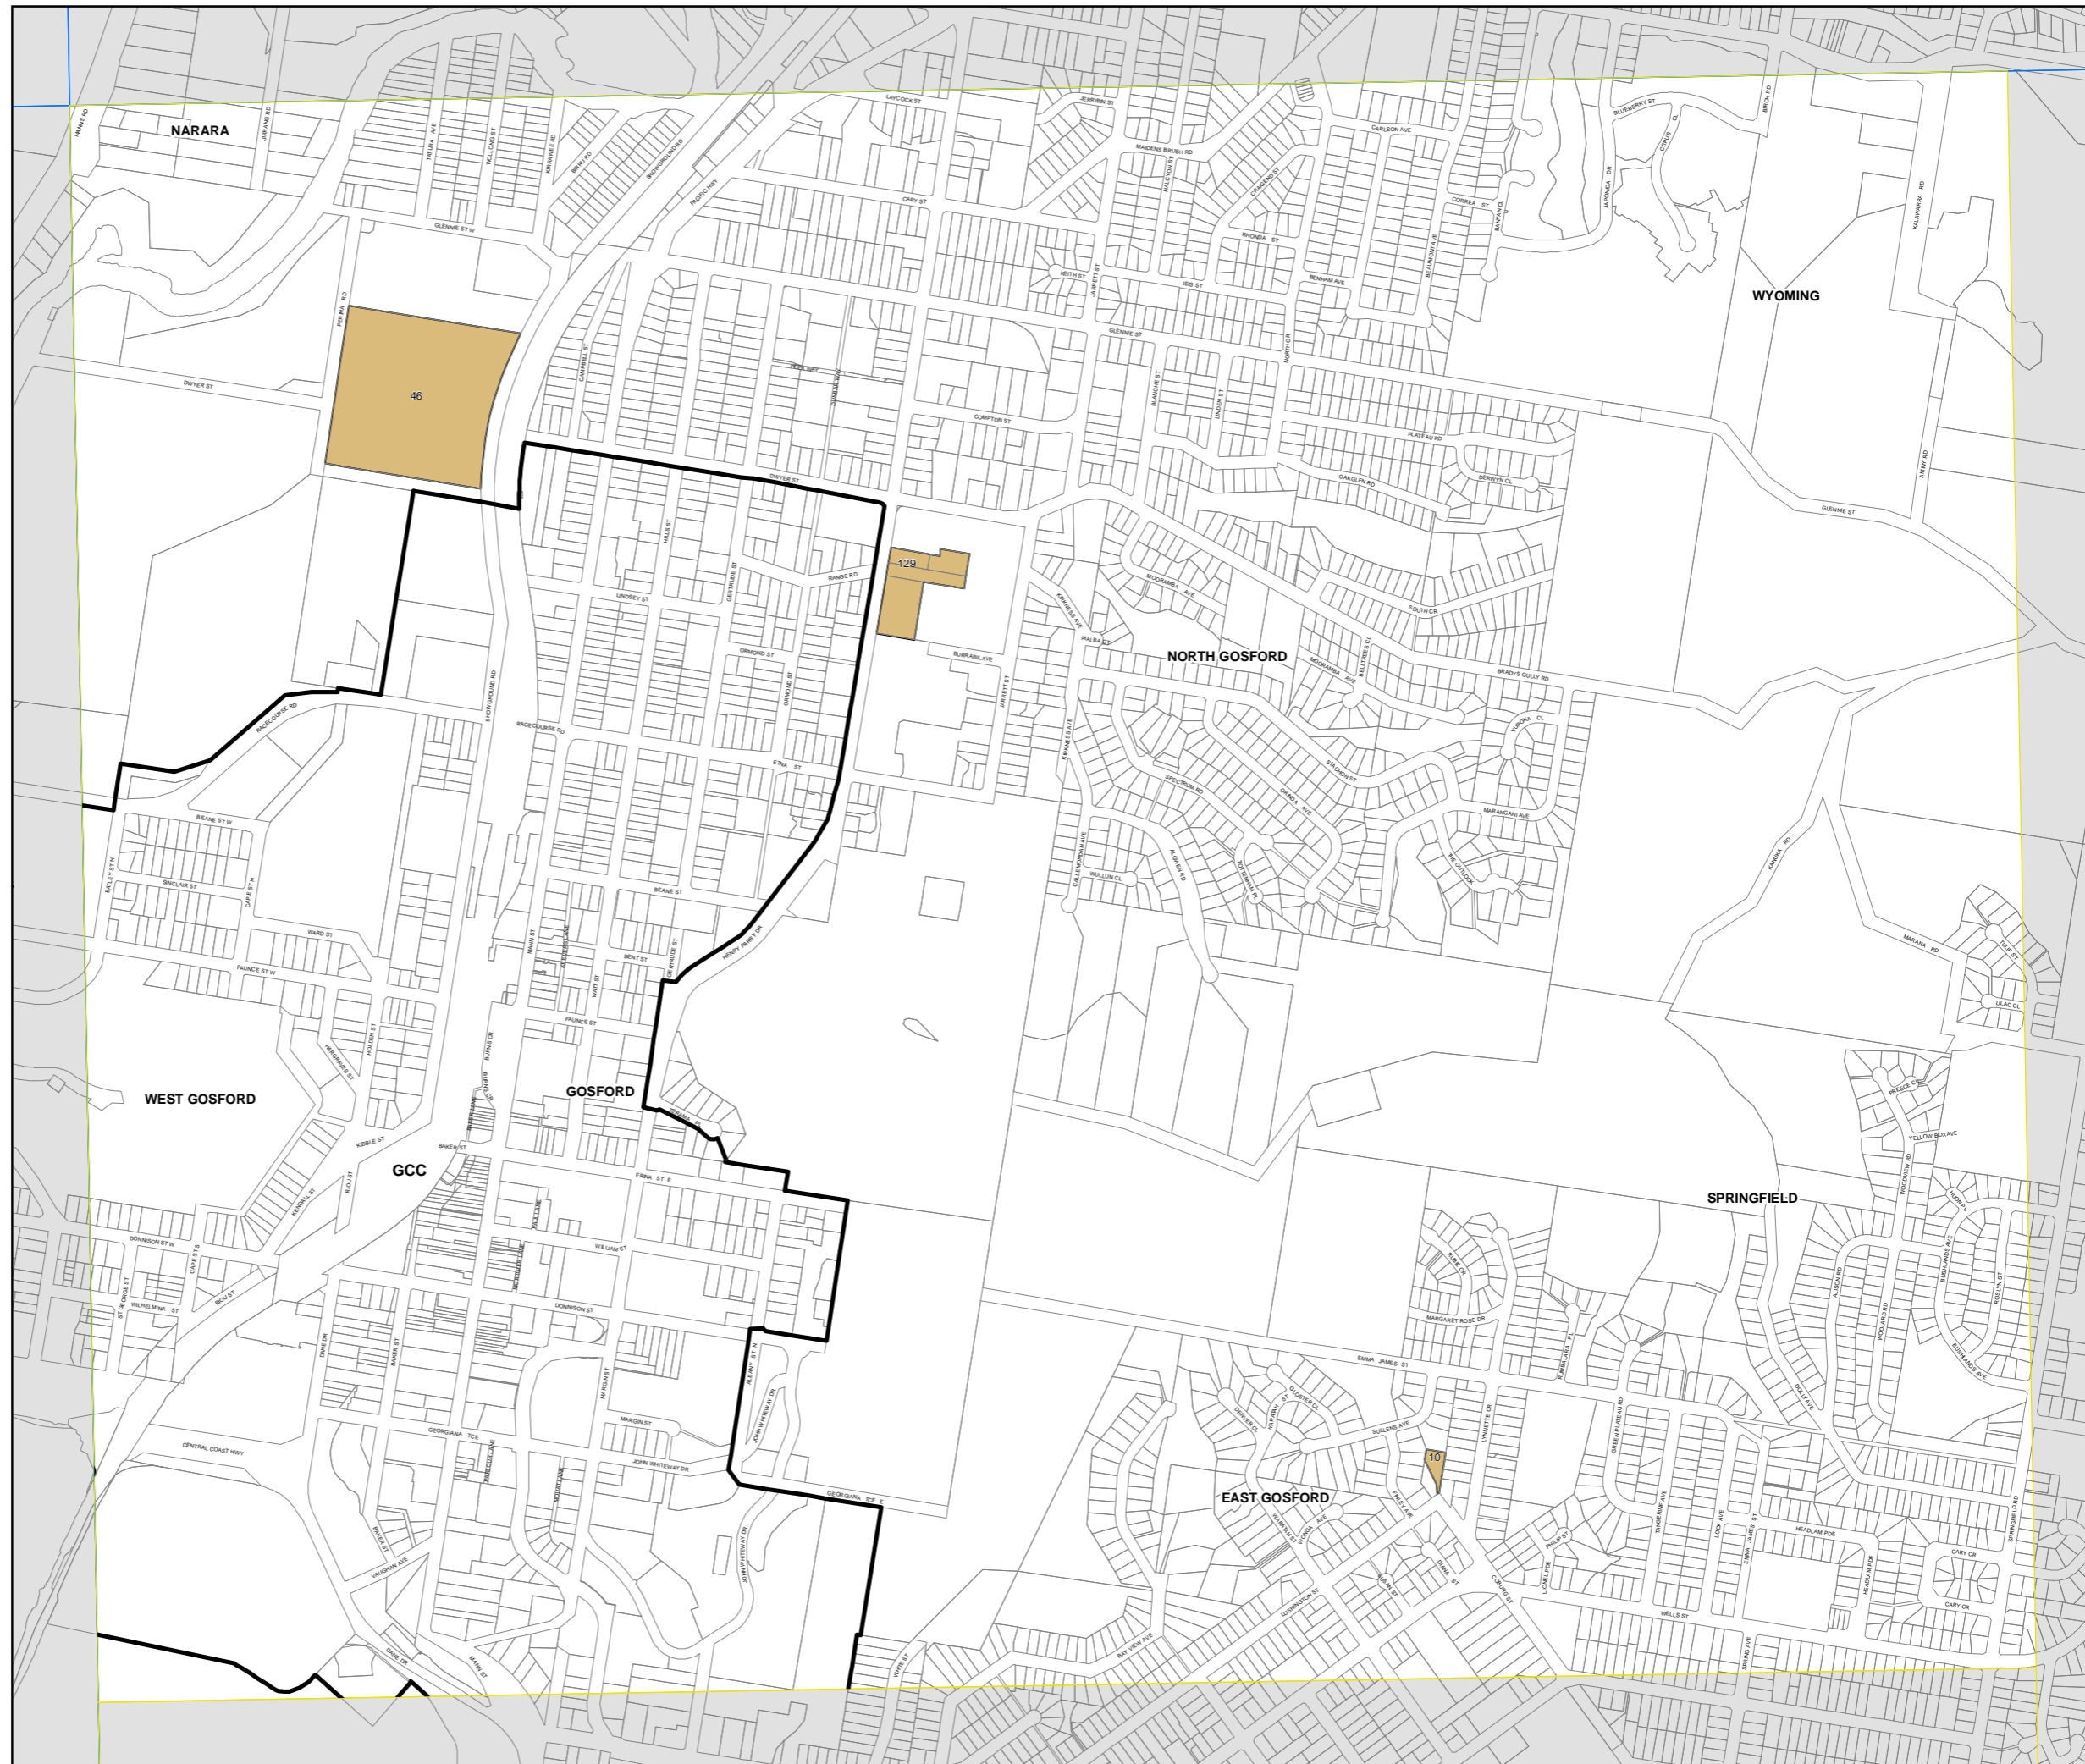

Gosford Local Environmental Plan 2014

Heritage Map Sheet HER_015CA

Heritage

Conservation Area - General

Item - General

Item - Archaeological

SEPP (Gosford City Centre) 2018

Cadastre

Cadastre 07/06/2018 © Spatial Services

Projection: GDA 1994
MGA Zone 56
Scale: 1:10,000 @ A3