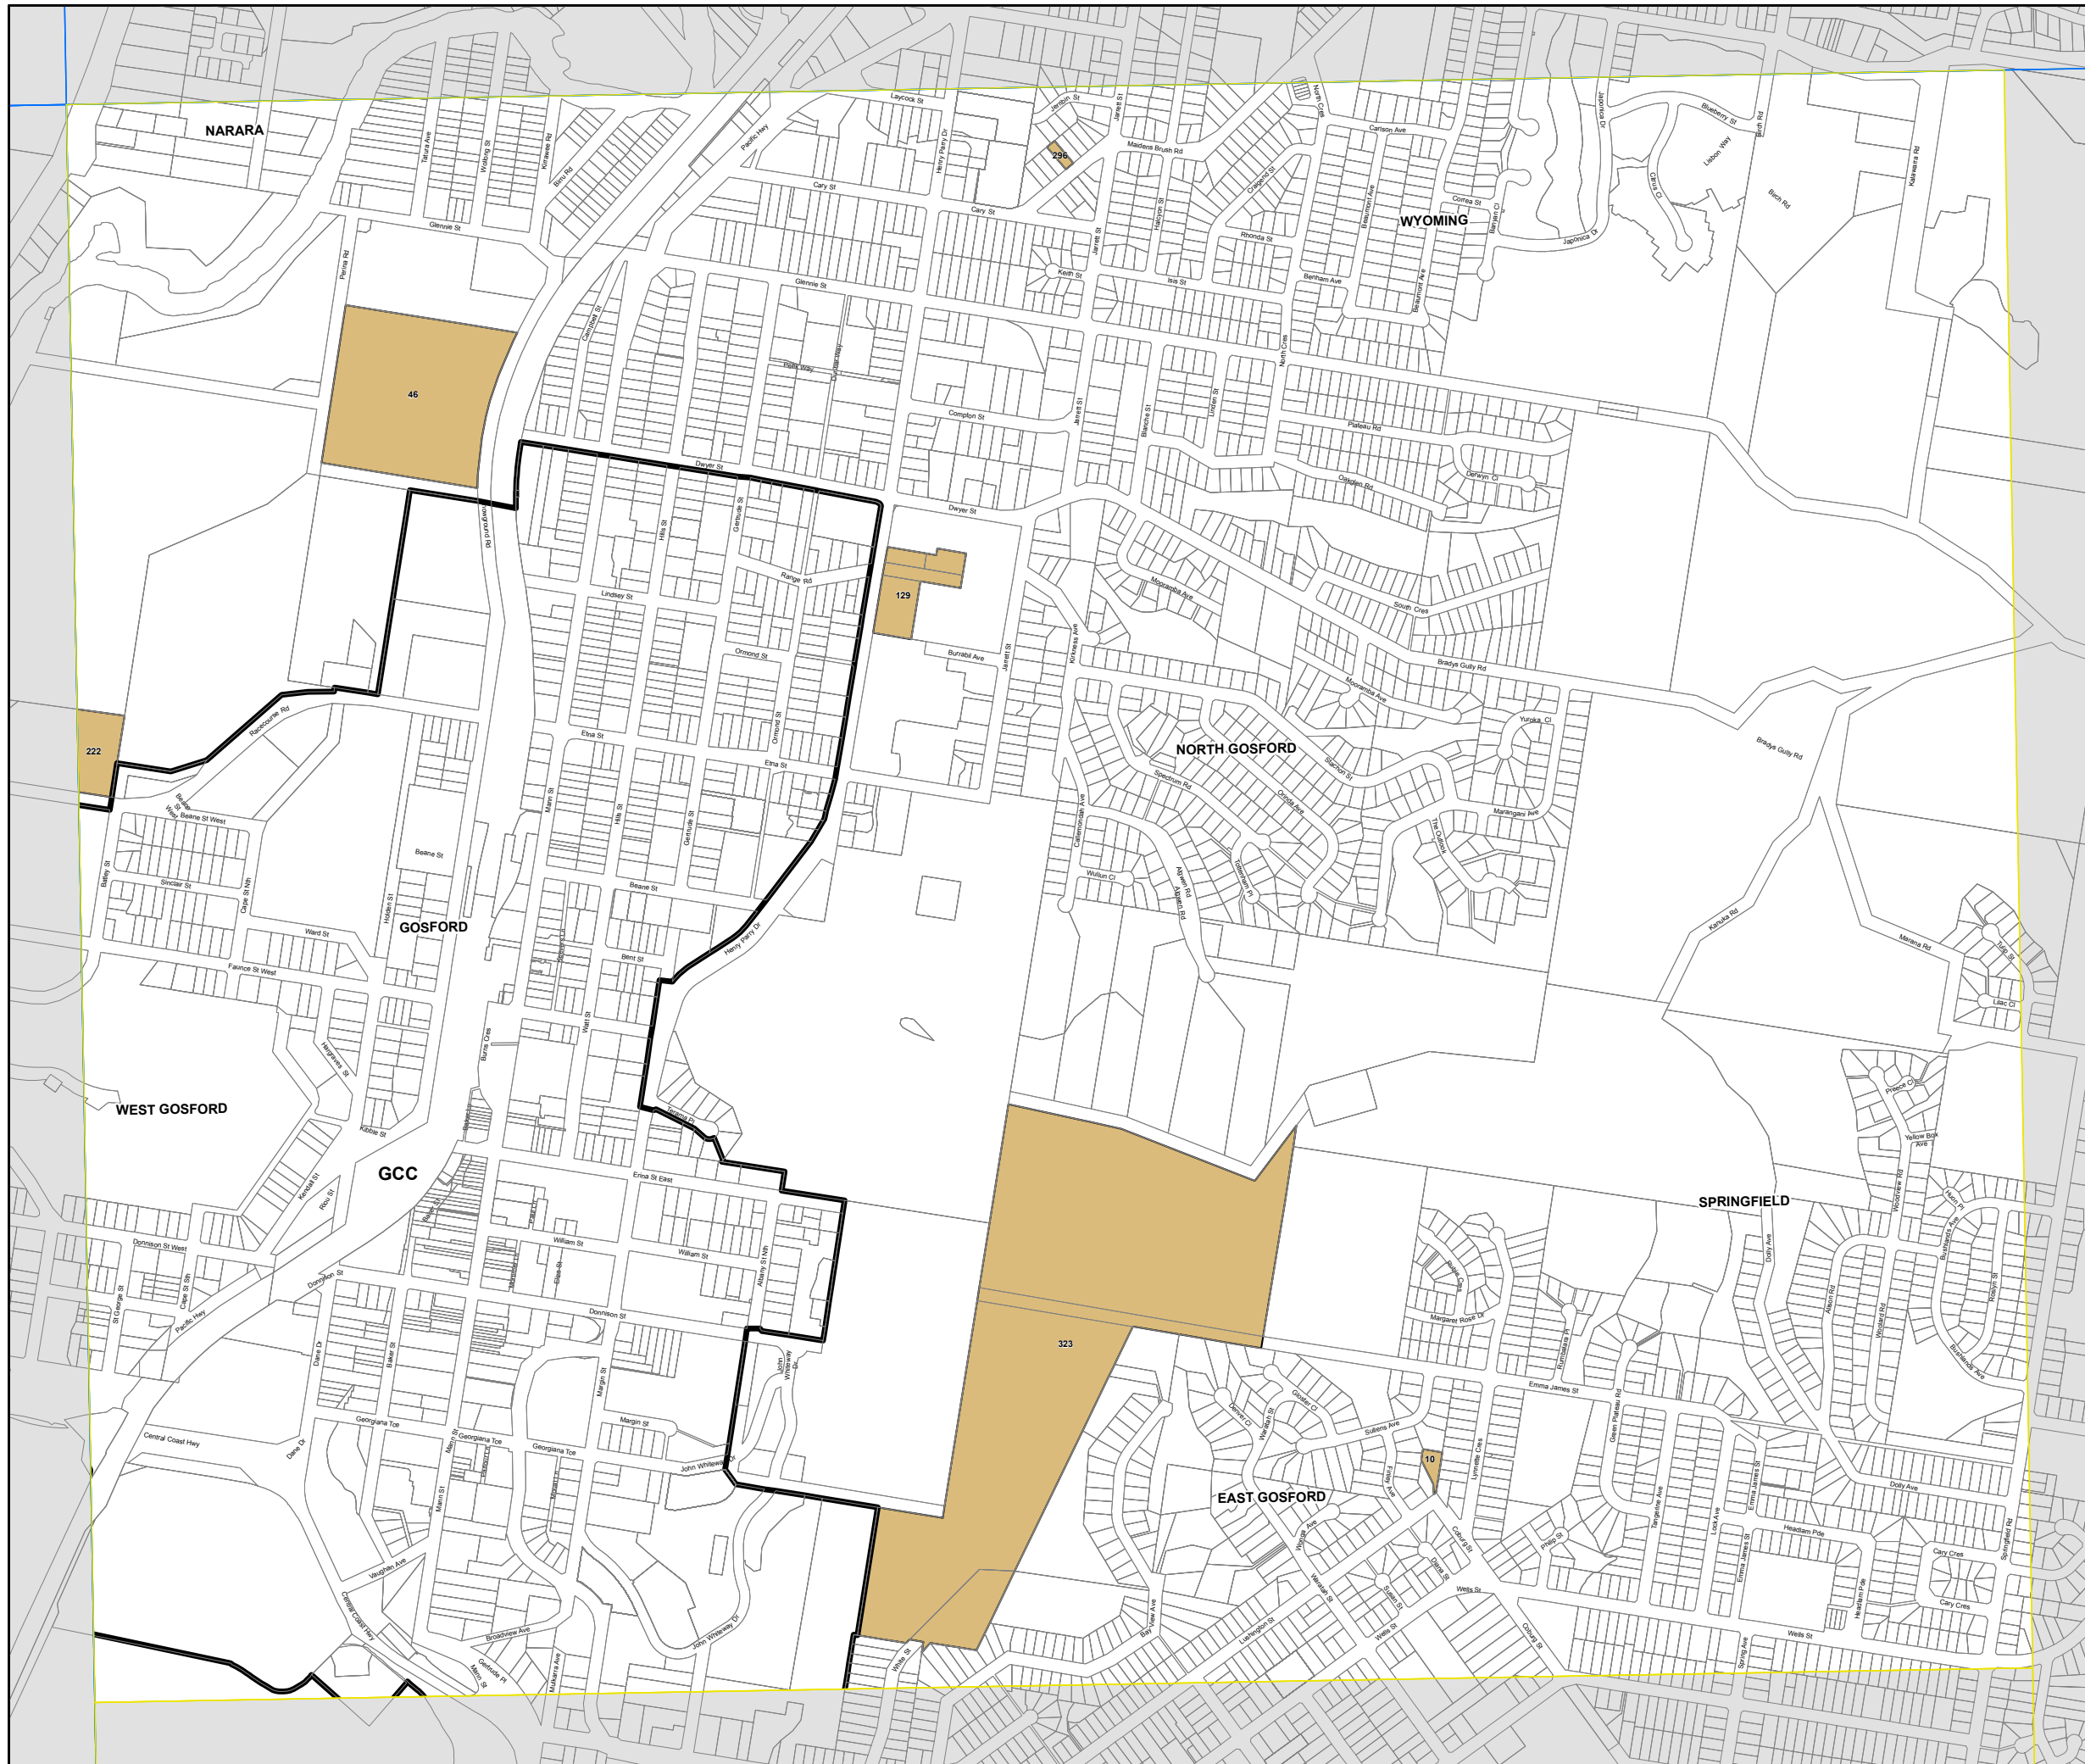

Gosford Local Environmental Plan 2014

Heritage Map Sheet HER_015CA

Heritage

Conservation Area - General

Item - General

Item - Archaeological

SEPP (Gosford City Centre) 2018

Cadastre

Base data 01/01/2005 © Land & Property Information (LPI)
 Addendum data 01/02/2019 © Central Coast Council

Scale: 1:10,000 @ A3

Projection: GDA 1994
MGA Zone 56

Map identification number:
3100_HER_015CA_010_20190401