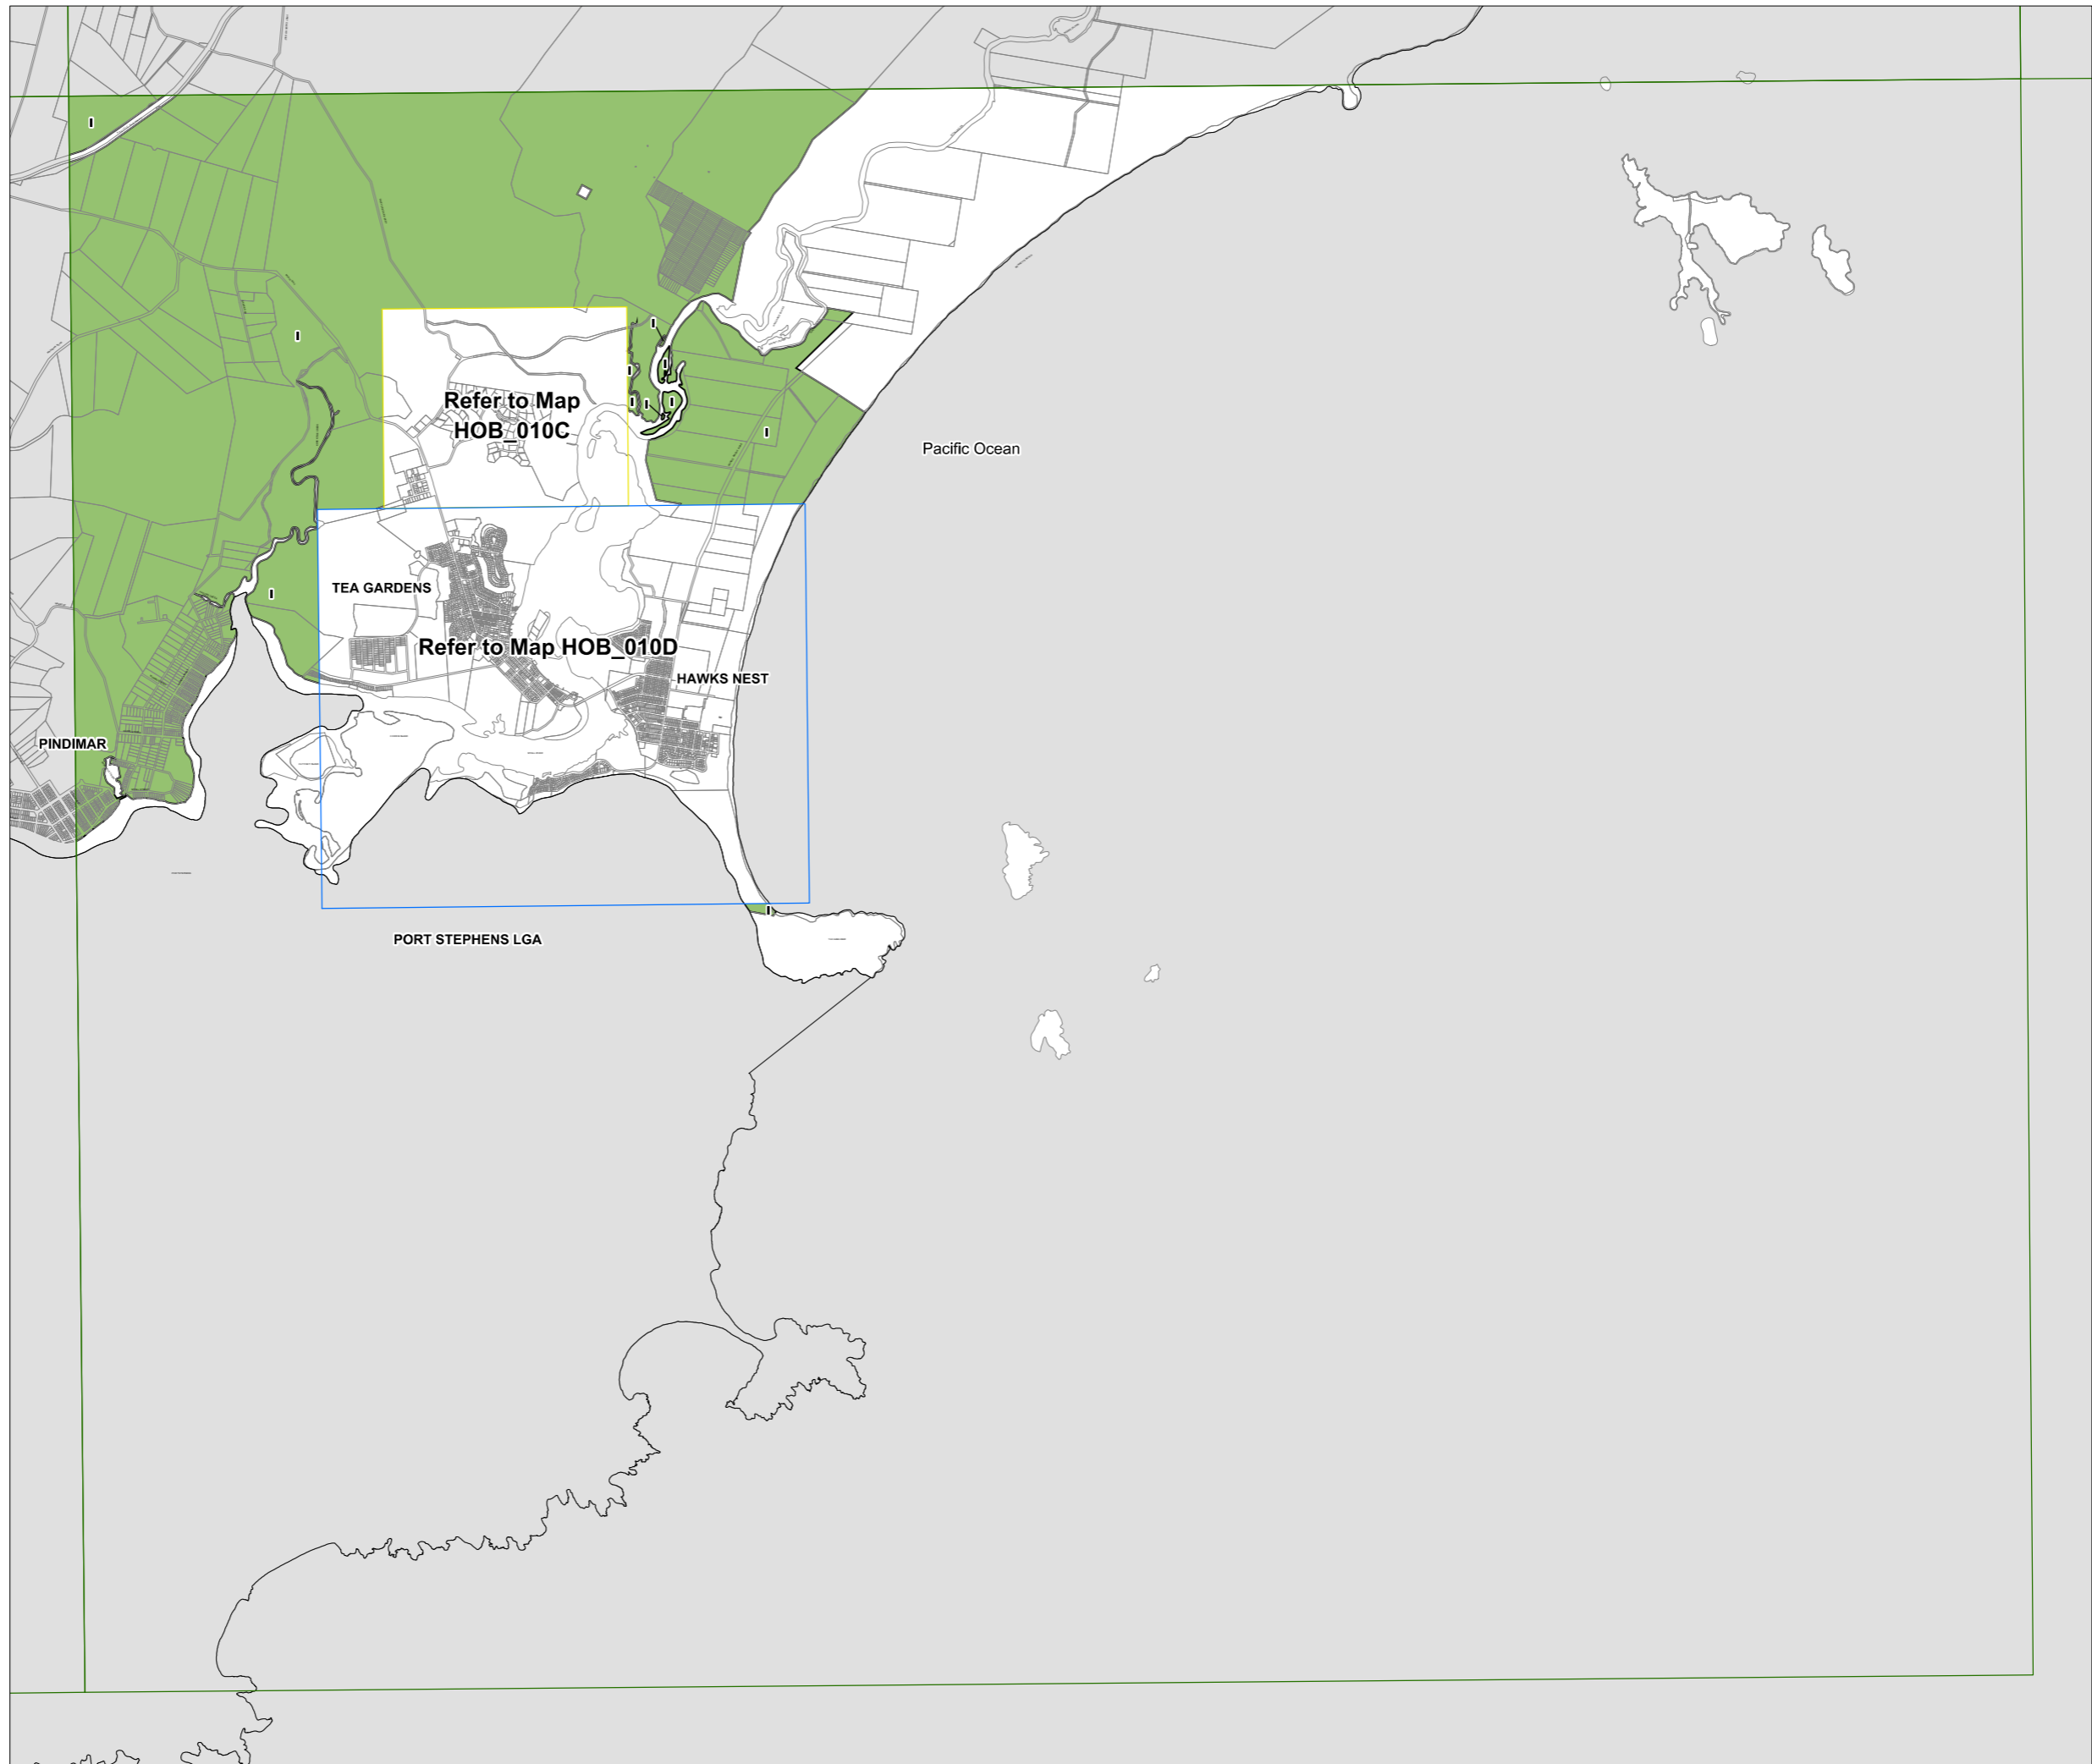

Height of Buildings Map - Sheet HOB_010

Maximum Building Height (m)

I	8.5
K	10
M	12
N	13
P	18
Q	20
R	21
S	24
T	26
U1	30
U2	33

Cadastre

 Cadastre 04/07/2013
 © NSW Land and Property Information

Projection: GDA 1994
MGA Zone 56

Scale: 1:80,000 @ A3