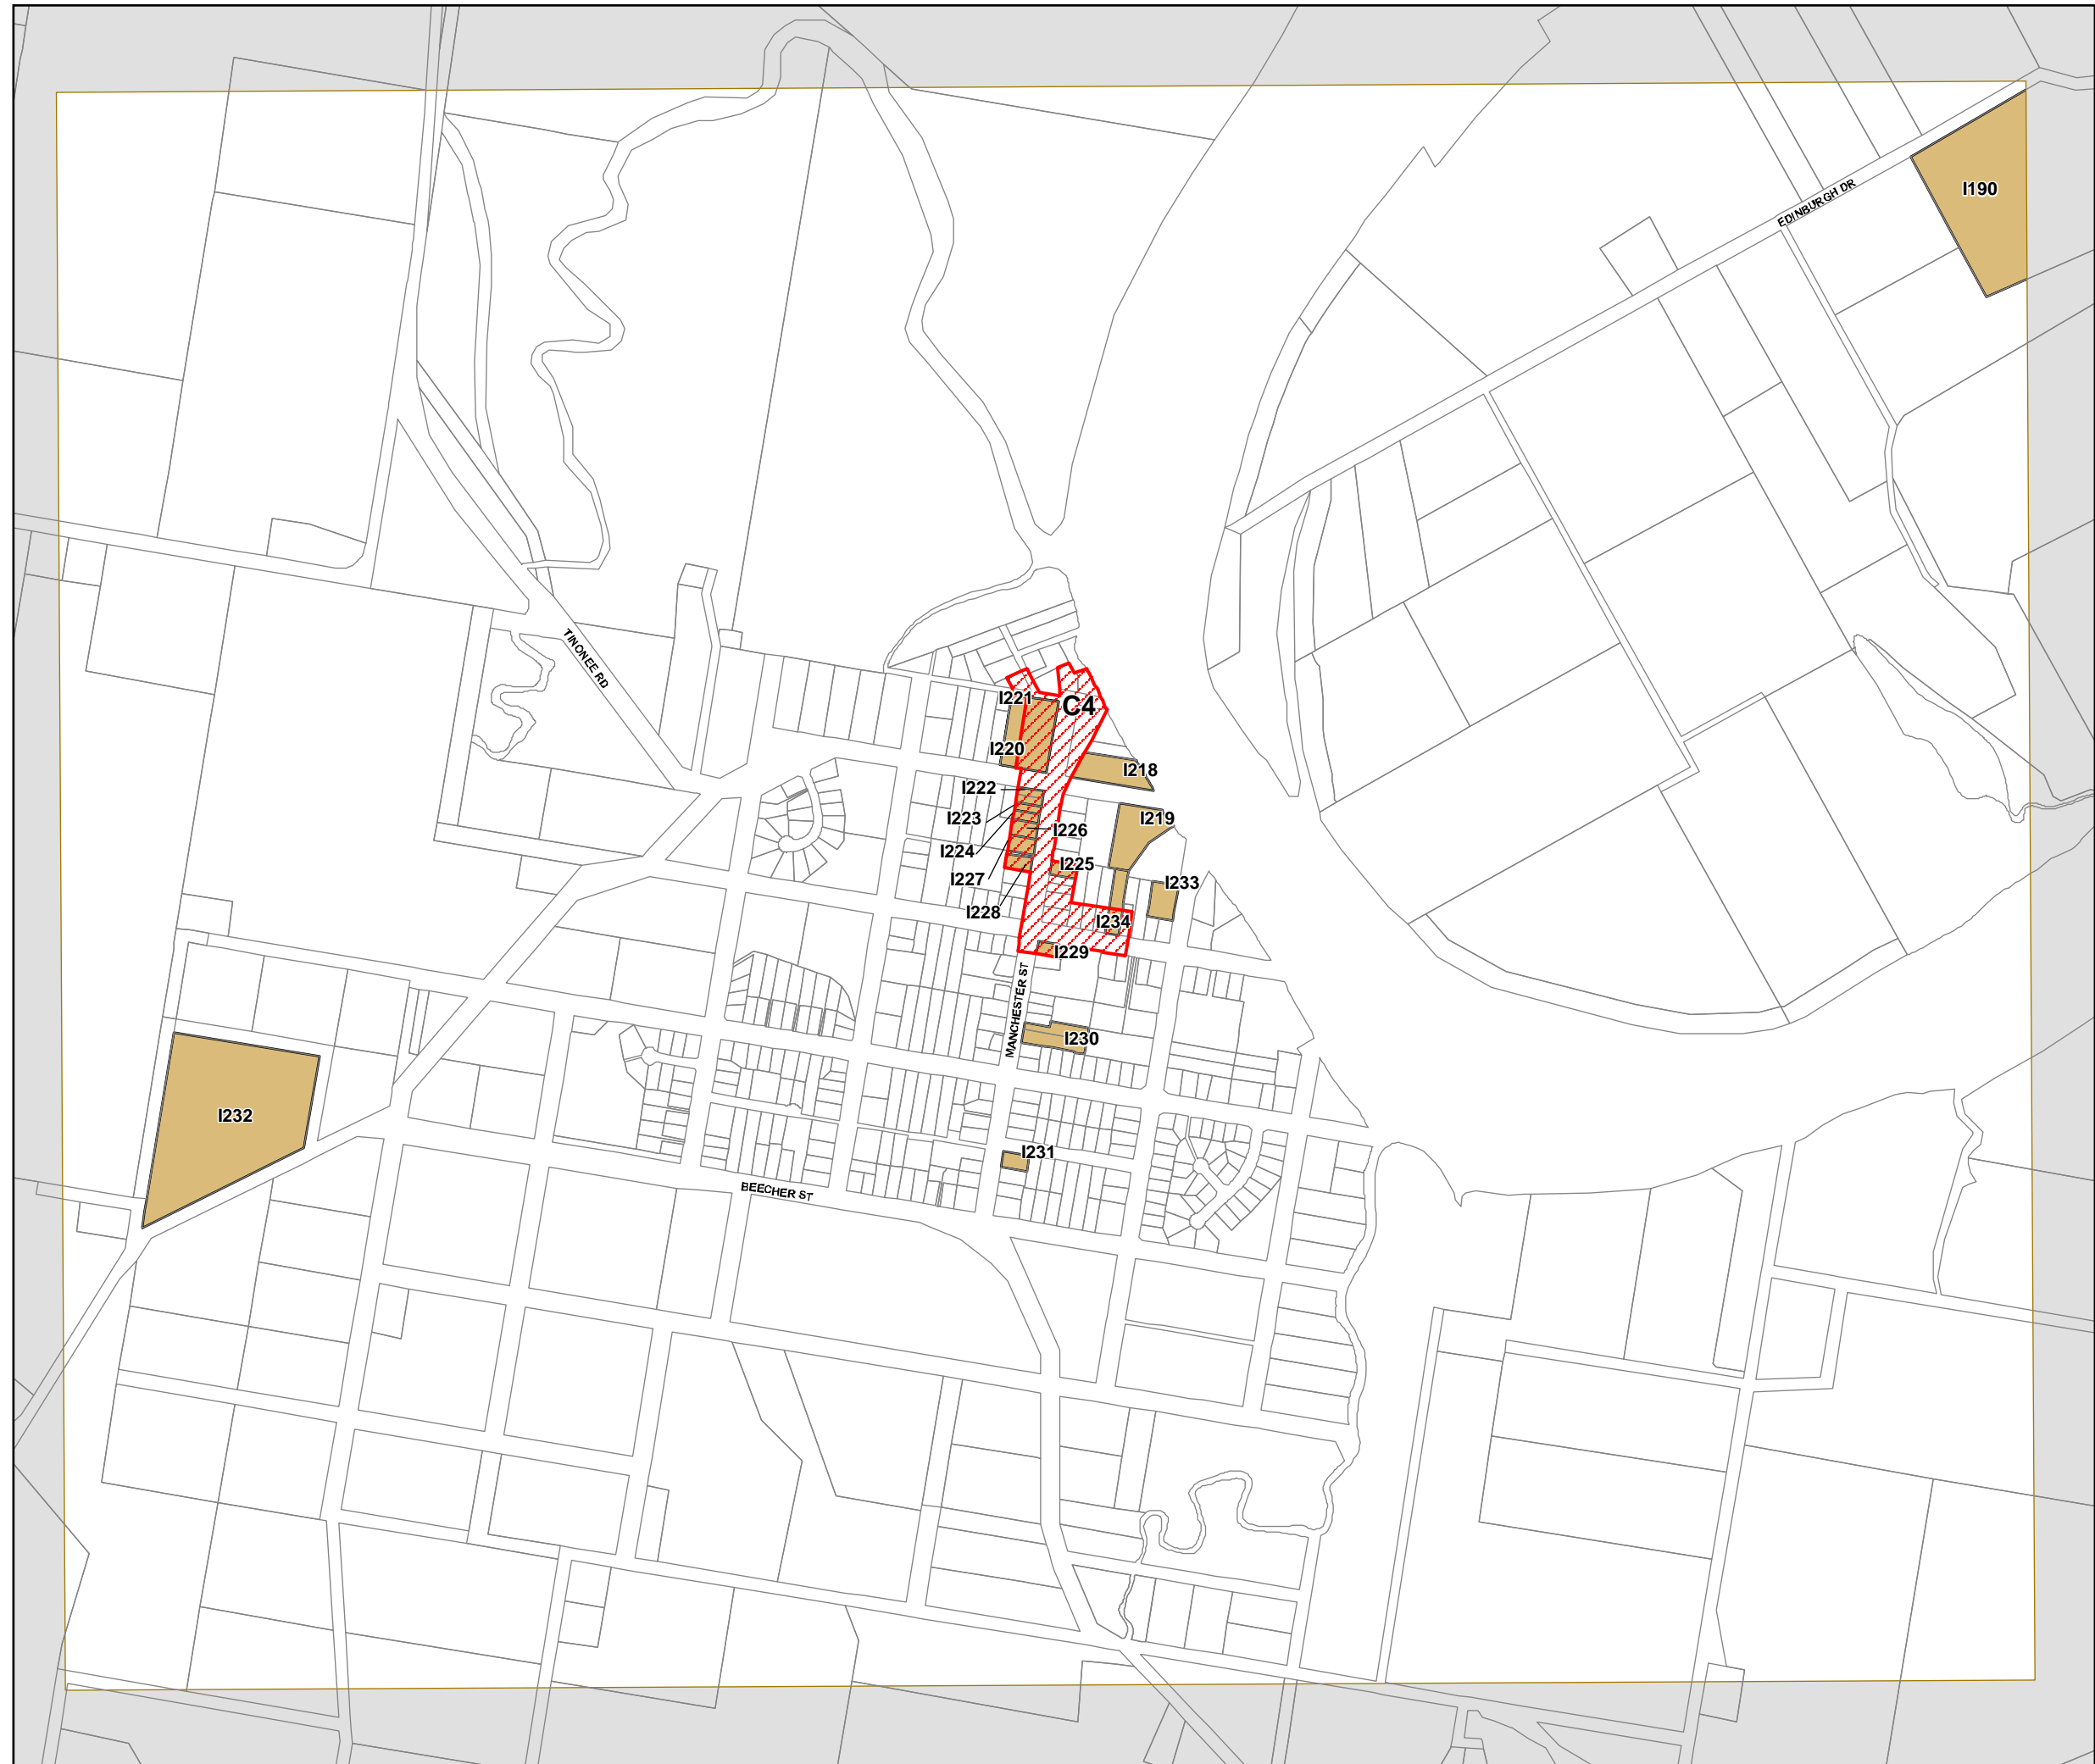

Greater Taree Local Environmental Plan 2010

Heritage Map - Sheet HER_011B

Heritage

-  Conservation Area - General
-  Item - General
-  Item - Archaeological

Cadastre

-  Base data June 1994 © Land and Property Management Authority of NSW (LPMA)
- Addendum data 17/05/2010 © GTCC

Projection GDA1994
Zone 56

Scale 1: 10 000 @ A3

Map Identification Number: 3350_COM_HER_011B_010_20100517