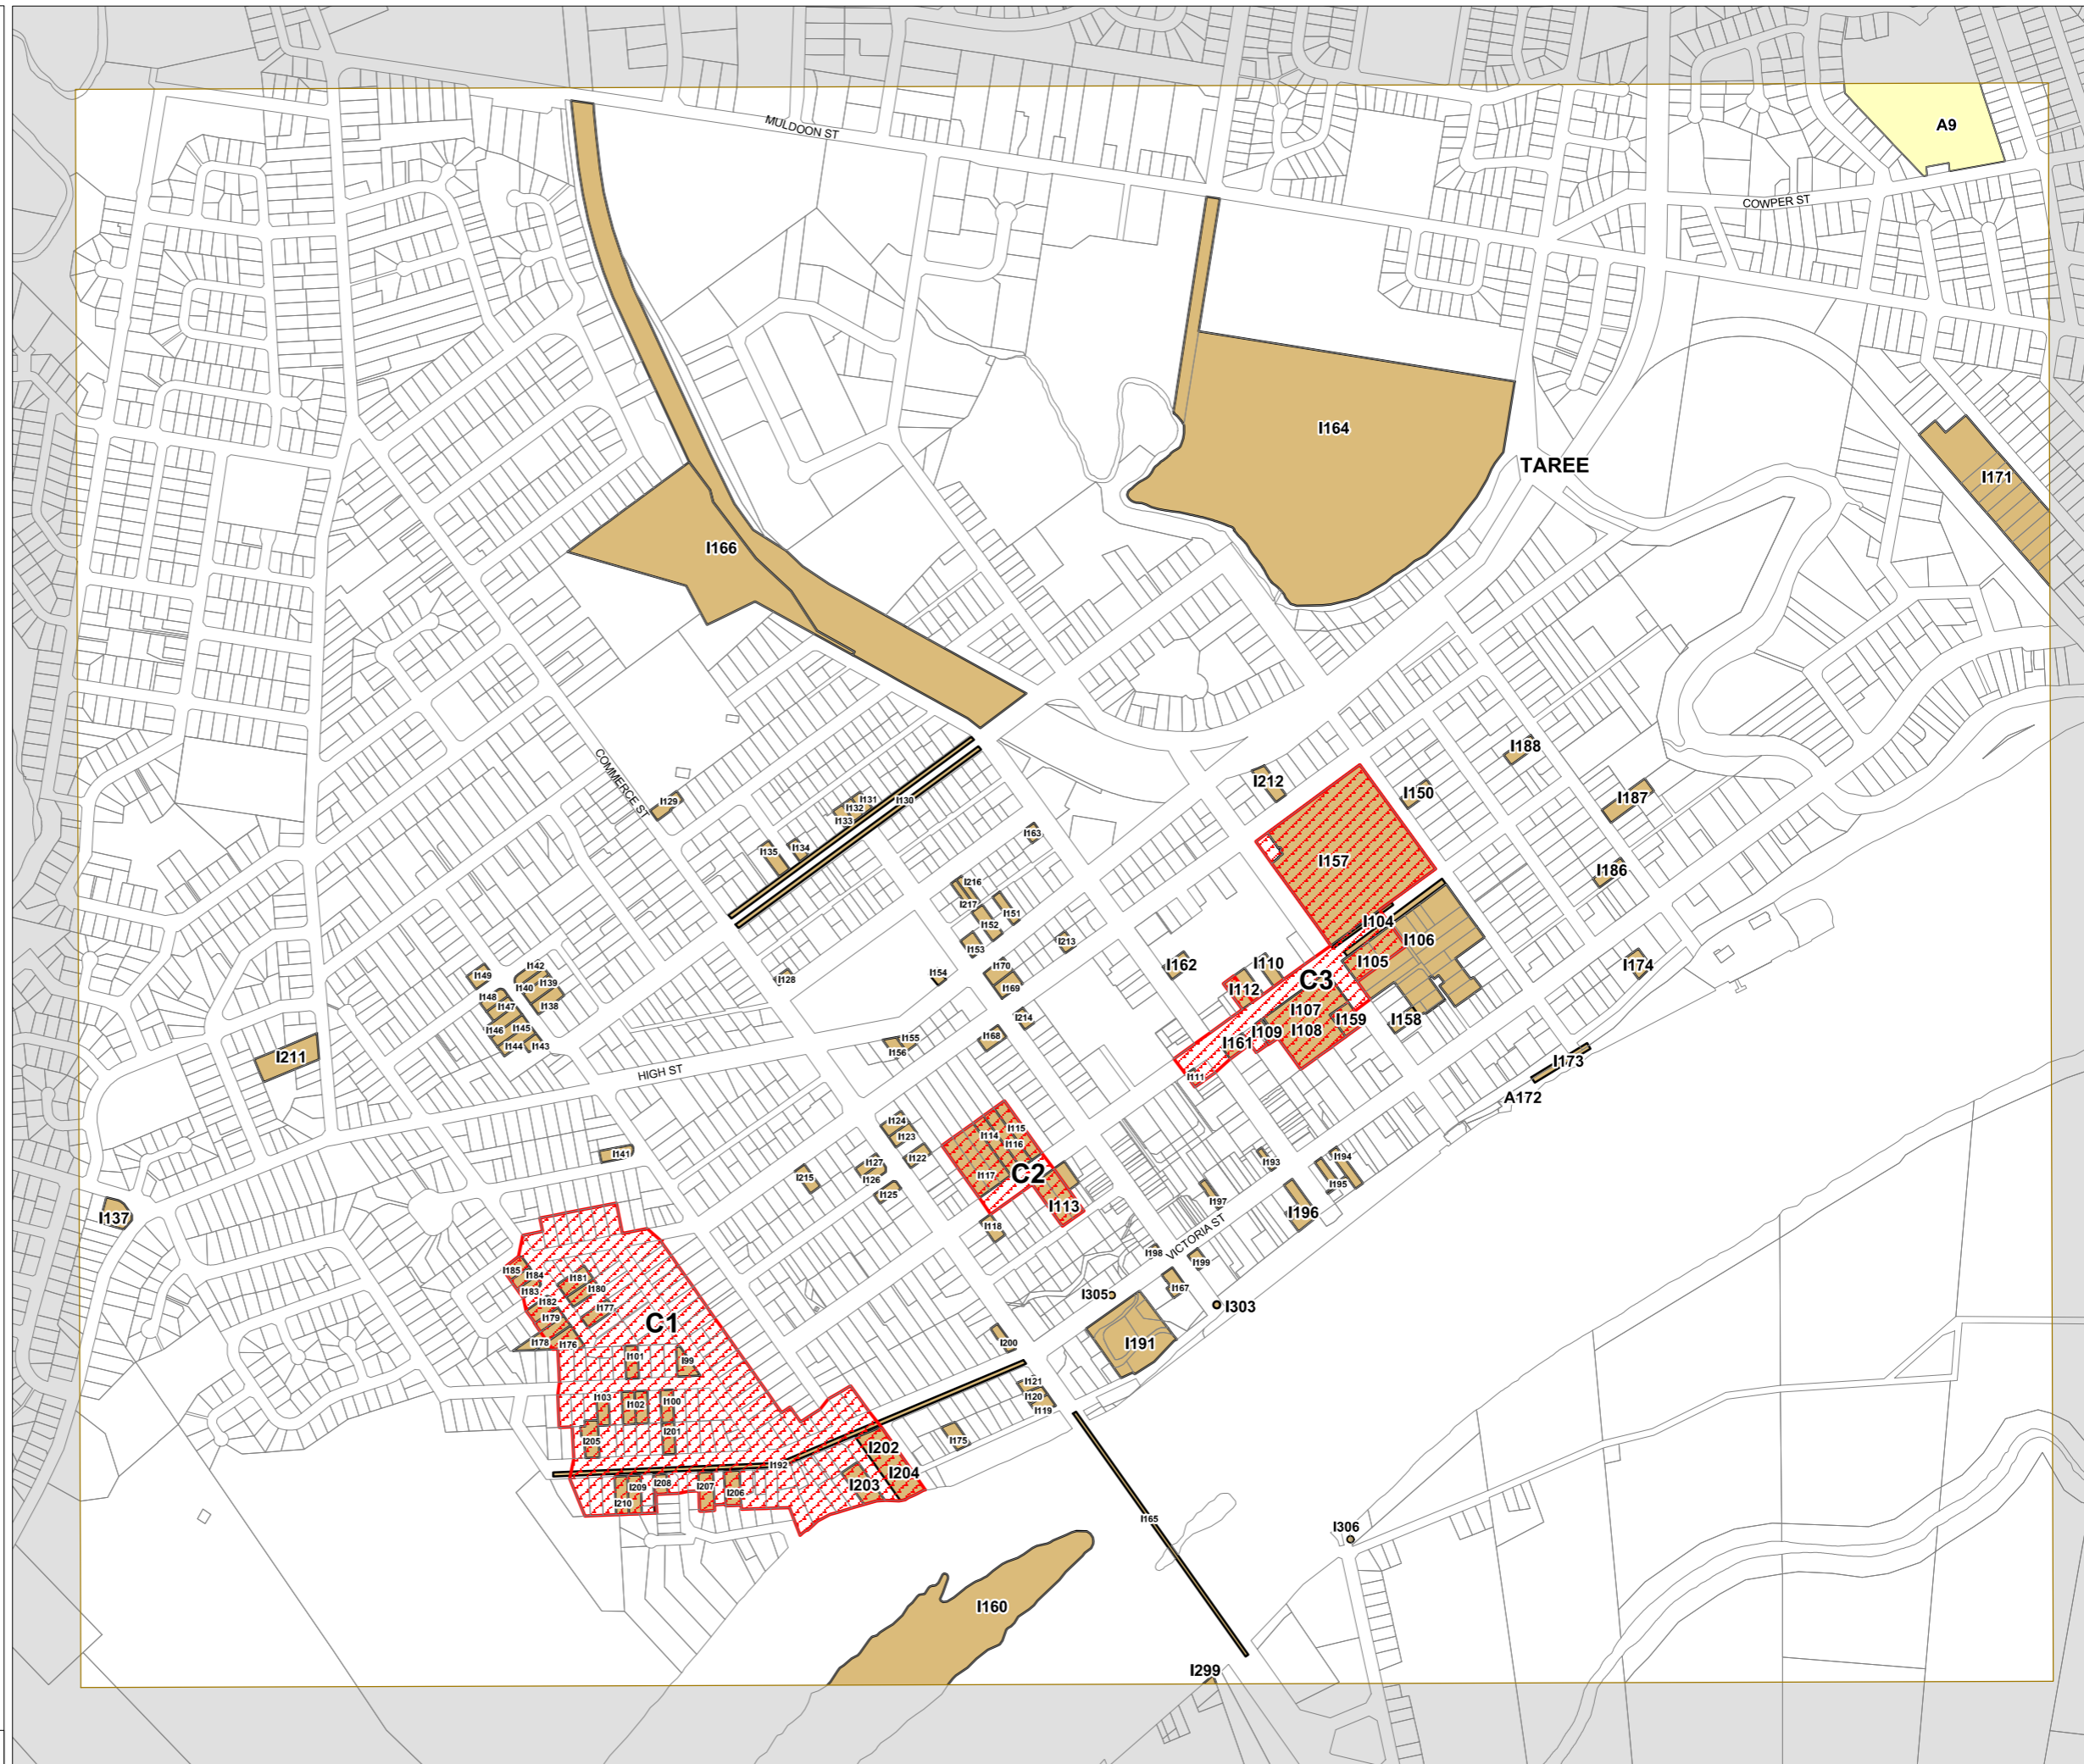

# Greater Taree Local Environmental Plan 2010

Heritage Map - Sheet HER\_015G

## Heritage

- Conservation Area - General
- Item - General
- Item - Archaeological

## Cadastral

- Base data June 1994 © Land and Property Information (LPI)
- Addendum data 15/01/2014 © GTCC

Projection GDA1994  
Zone 56

Map Identification Number: 3350\_COM\_HER\_015G\_010\_20140115