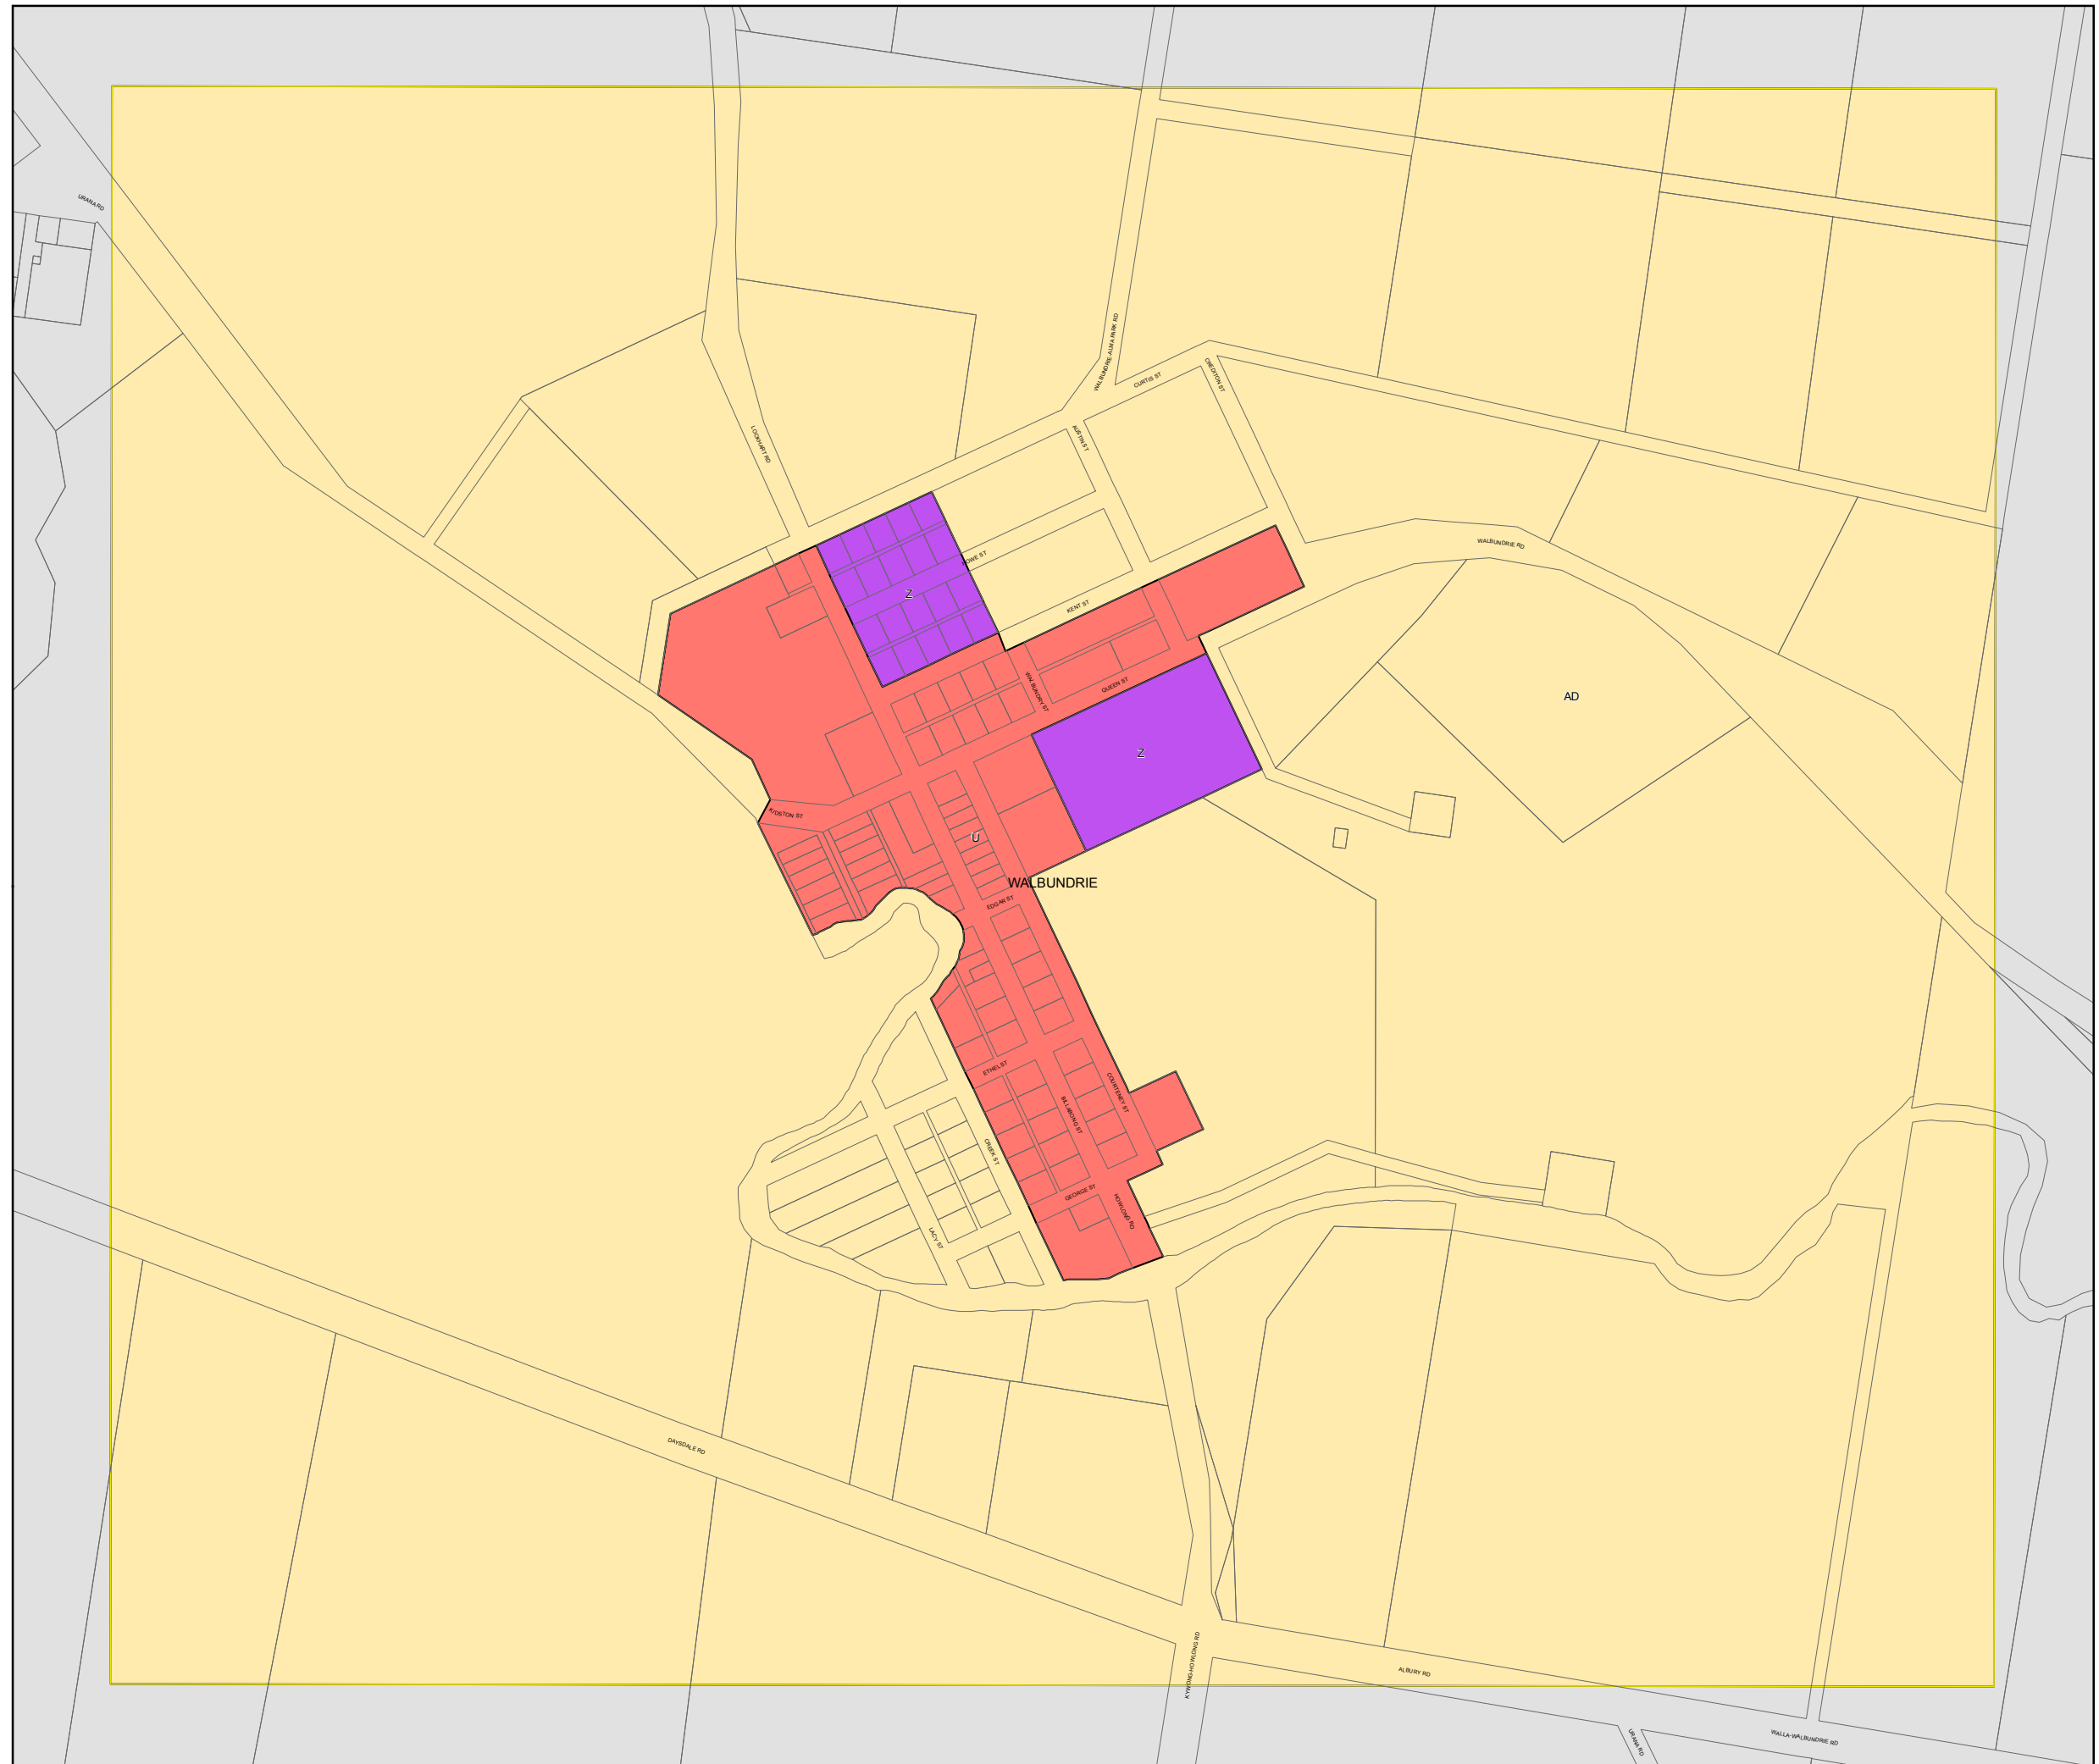

Lot Size Map - Sheet LSZ_001A

Minimum Lot Size (sq m)

- M 600
- U 1,200
- W 4,000
- Y 10,000
- Z 20,000
- AA 80,000
- AD 100 ha

Cadastre

Cadastre 10/03/2011 © Land and Property Information (LPI)

Scale: 1:10,000 @ A3

Projection: GDA 1994
MGA Zone 55