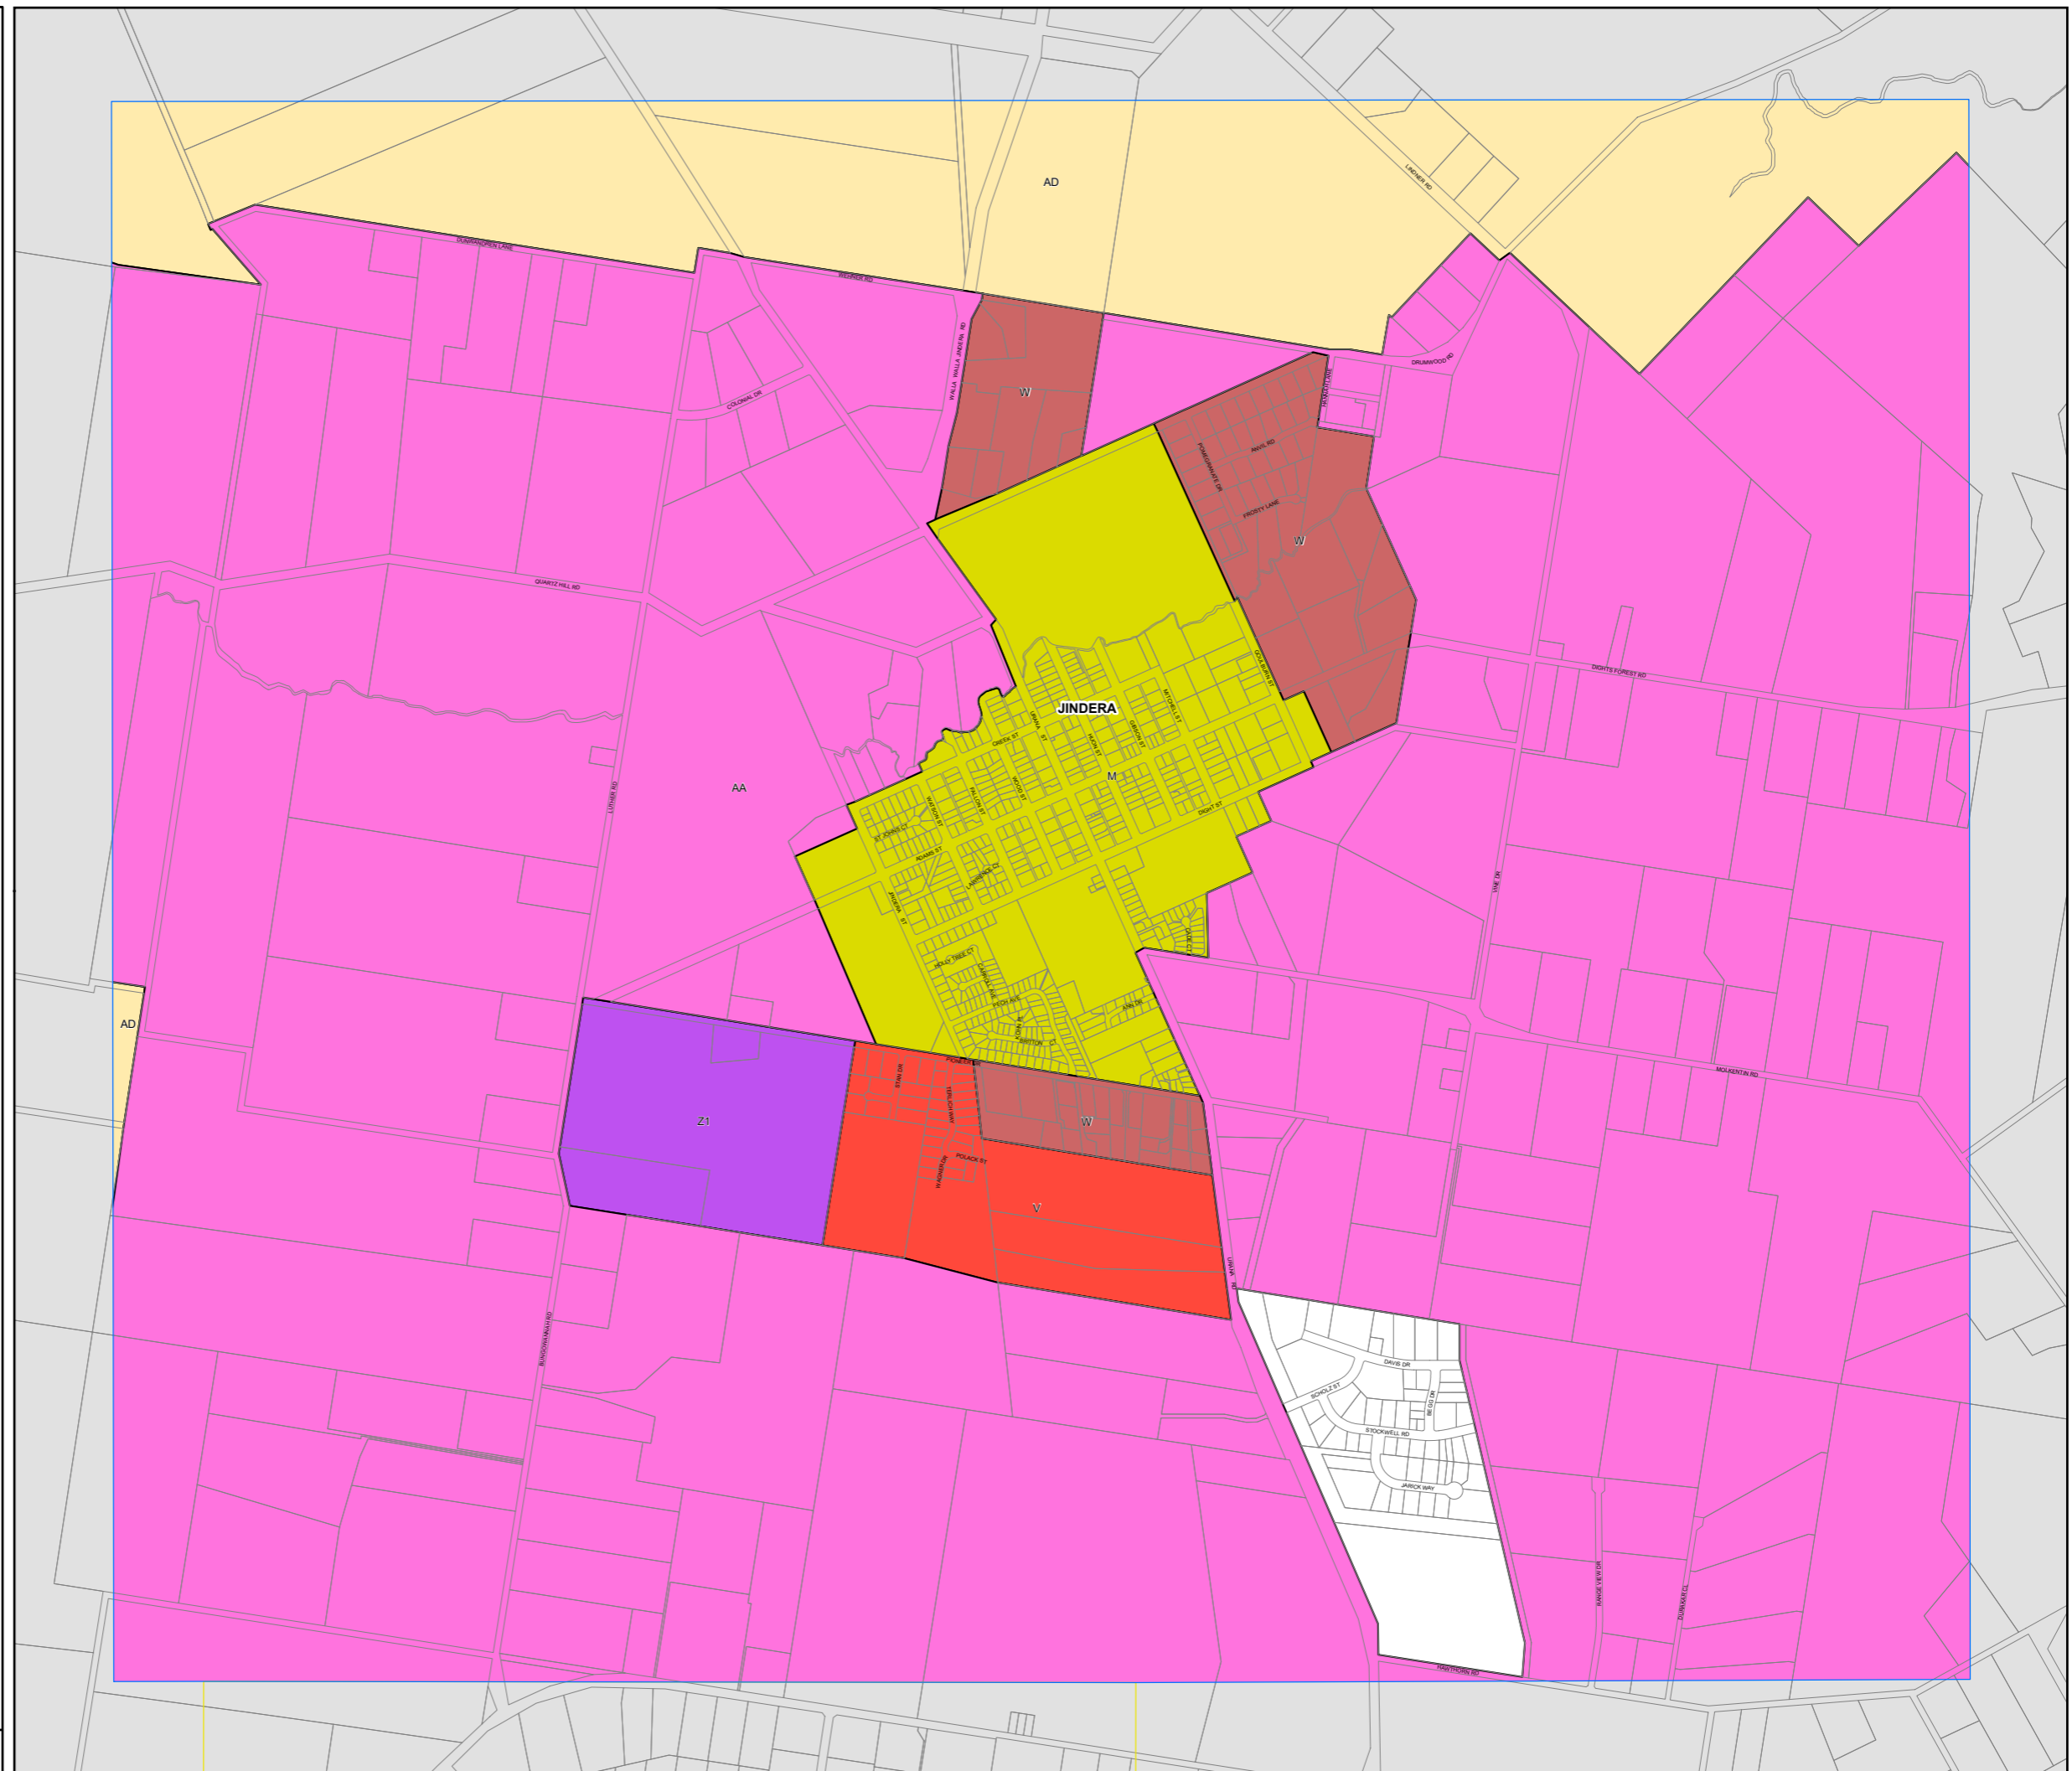

Lot Size Map - Sheet LSZ_002C

Minimum Lot Size (sq m)

M	600
U	1,200
V	2,000
W	4,000
Y	10,000
Z1	20,000
Z2	40,000
AA	80,000
AD	100 ha

Cadastre

□ Cadastre 28/06/2021 © Spatial Services

0 250 500
Metres
Scale: 1:20,000 @ A3

Projection: GDA 1994
MGA Zone 55

Map Identification Number: 3370_COM_LS2_002C_020_20210628