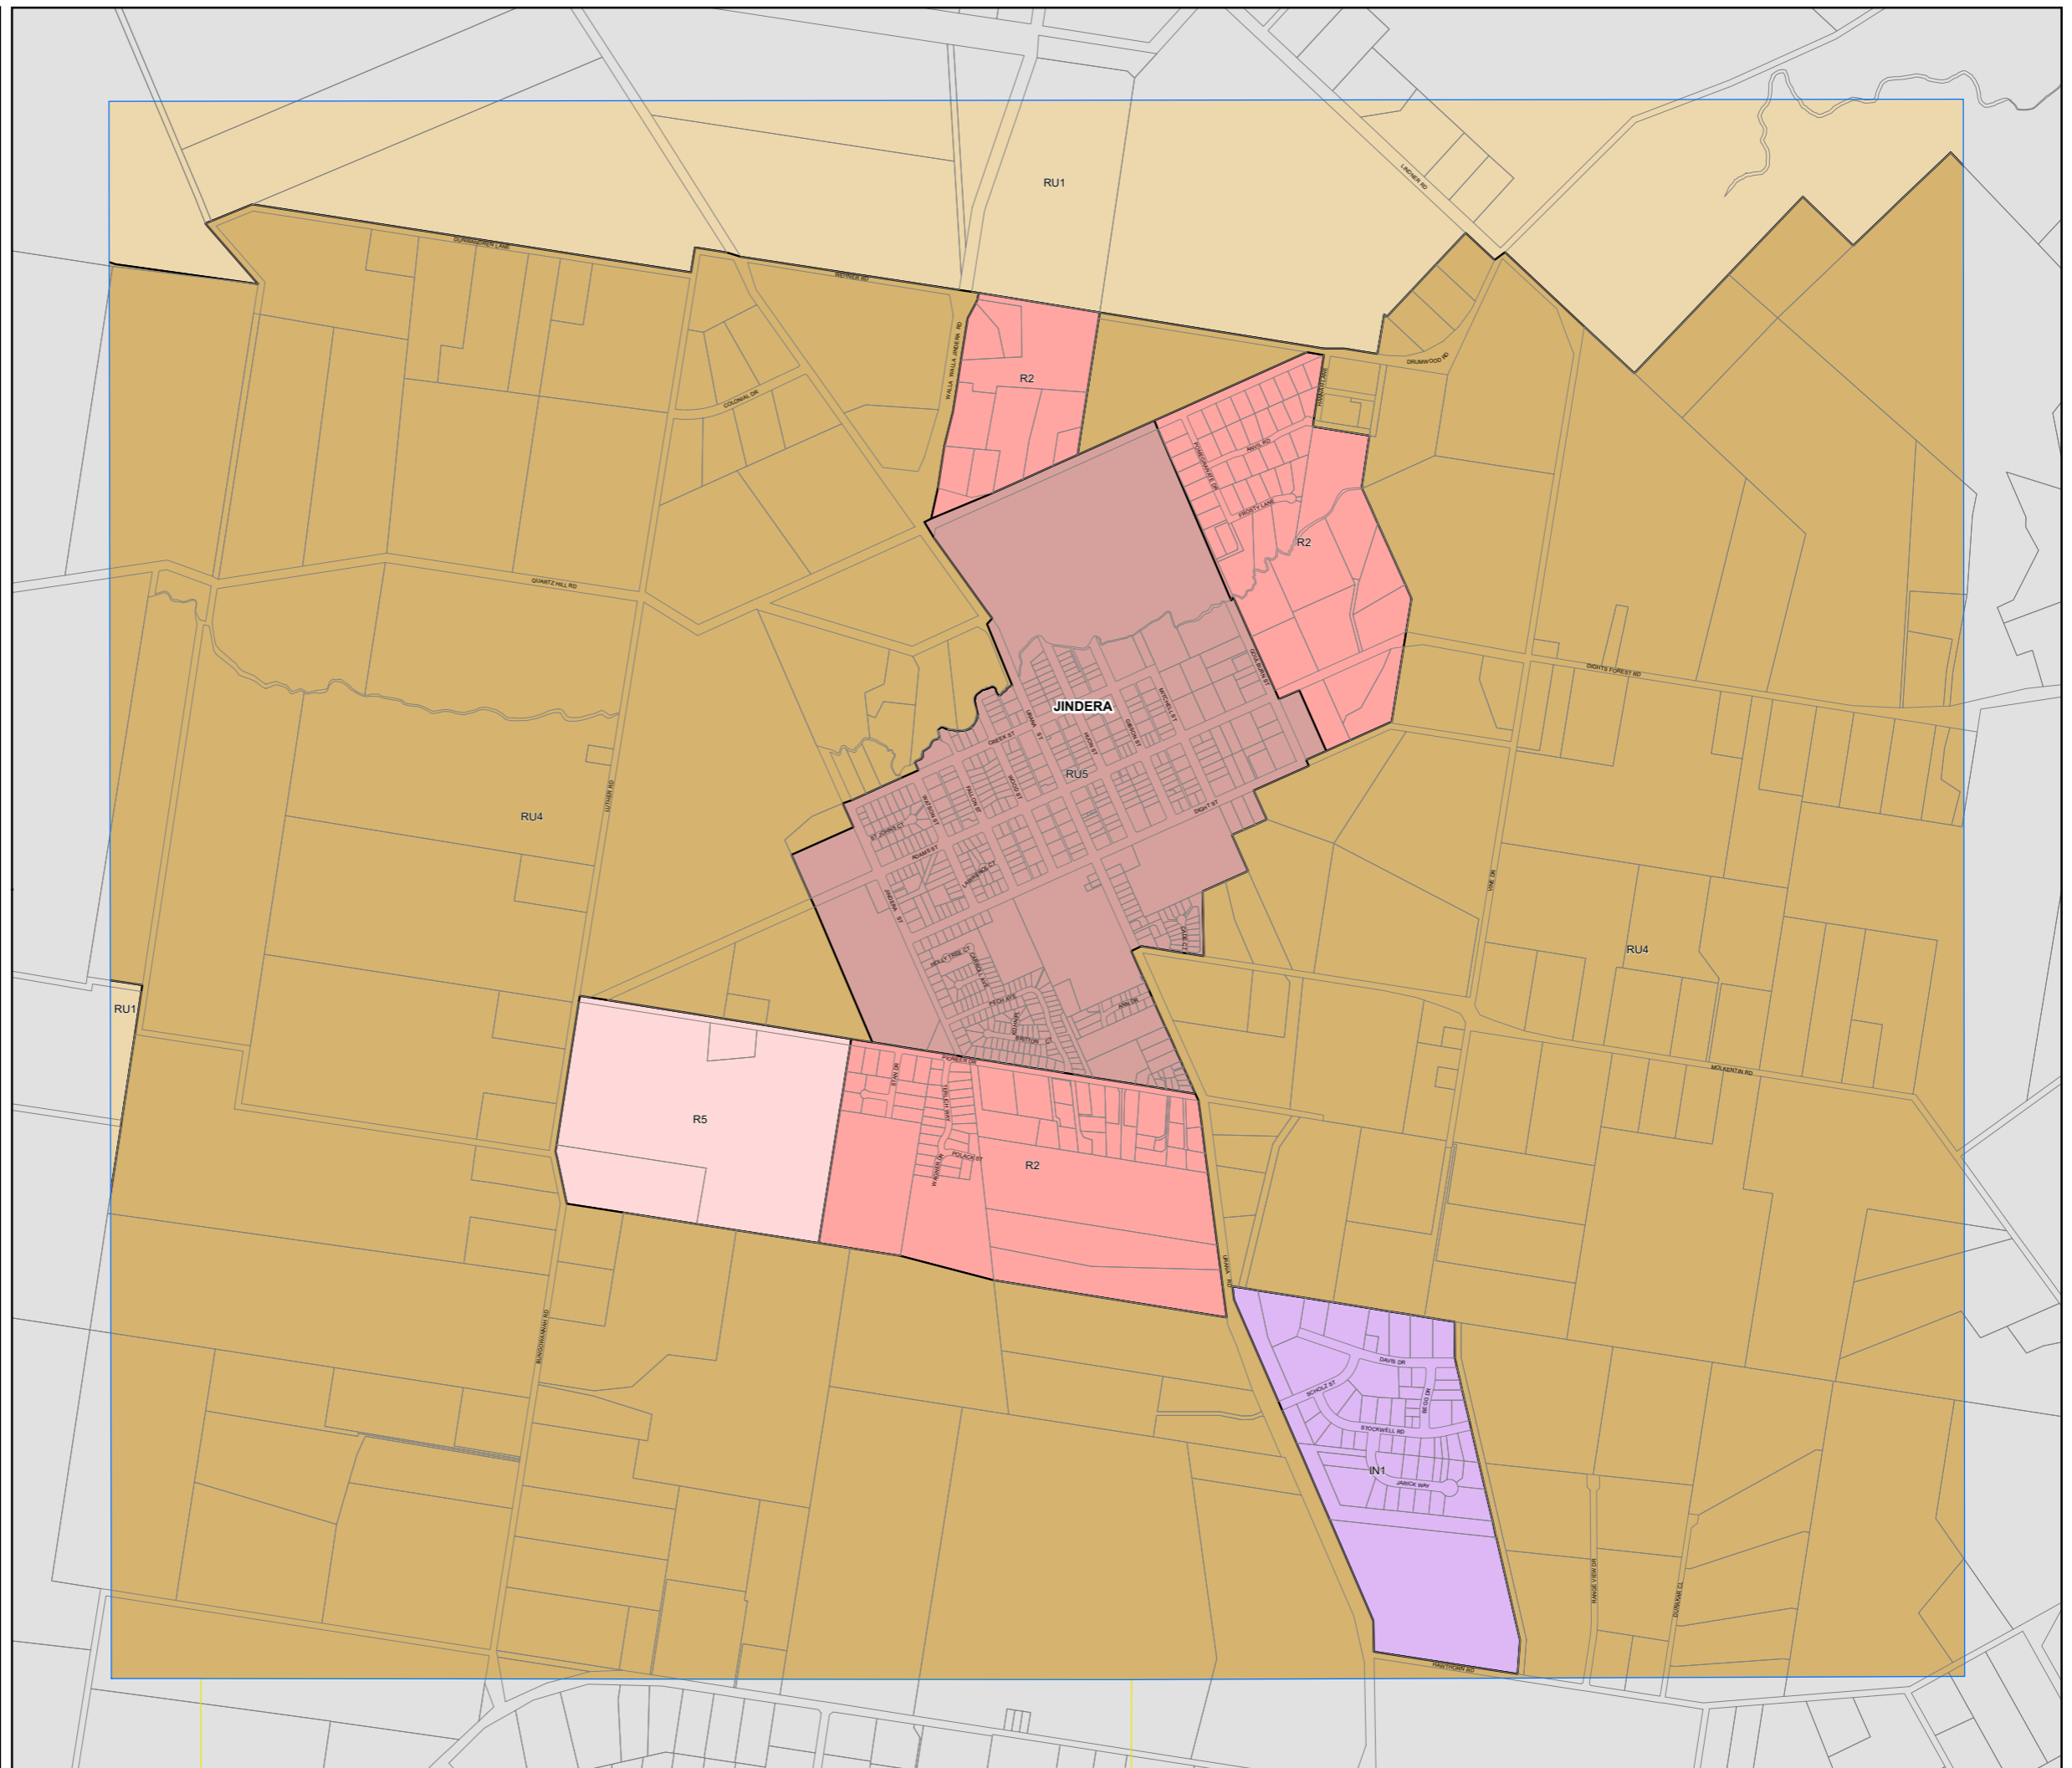

Land Zoning Map - Sheet LZN_002C

Zone

- E1 National Parks and Nature Reserves
- E2 Environmental Conservation
- IN1 General Industrial
- R2 Low Density Residential
- R5 Large Lot Residential
- RE2 Private Recreation
- RU1 Primary Production
- RU3 Forestry
- RU4 Primary Production Small Lots
- RU5 Village
- SP2 Infrastructure
- SP3 Tourist
- W1 Natural Waterways
- W2 Recreational Waterways

Cadastre

- Cadastre 28/06/2021 © Spatial Services

0 250 500 Metres
Scale: 1:20,000 @ A3